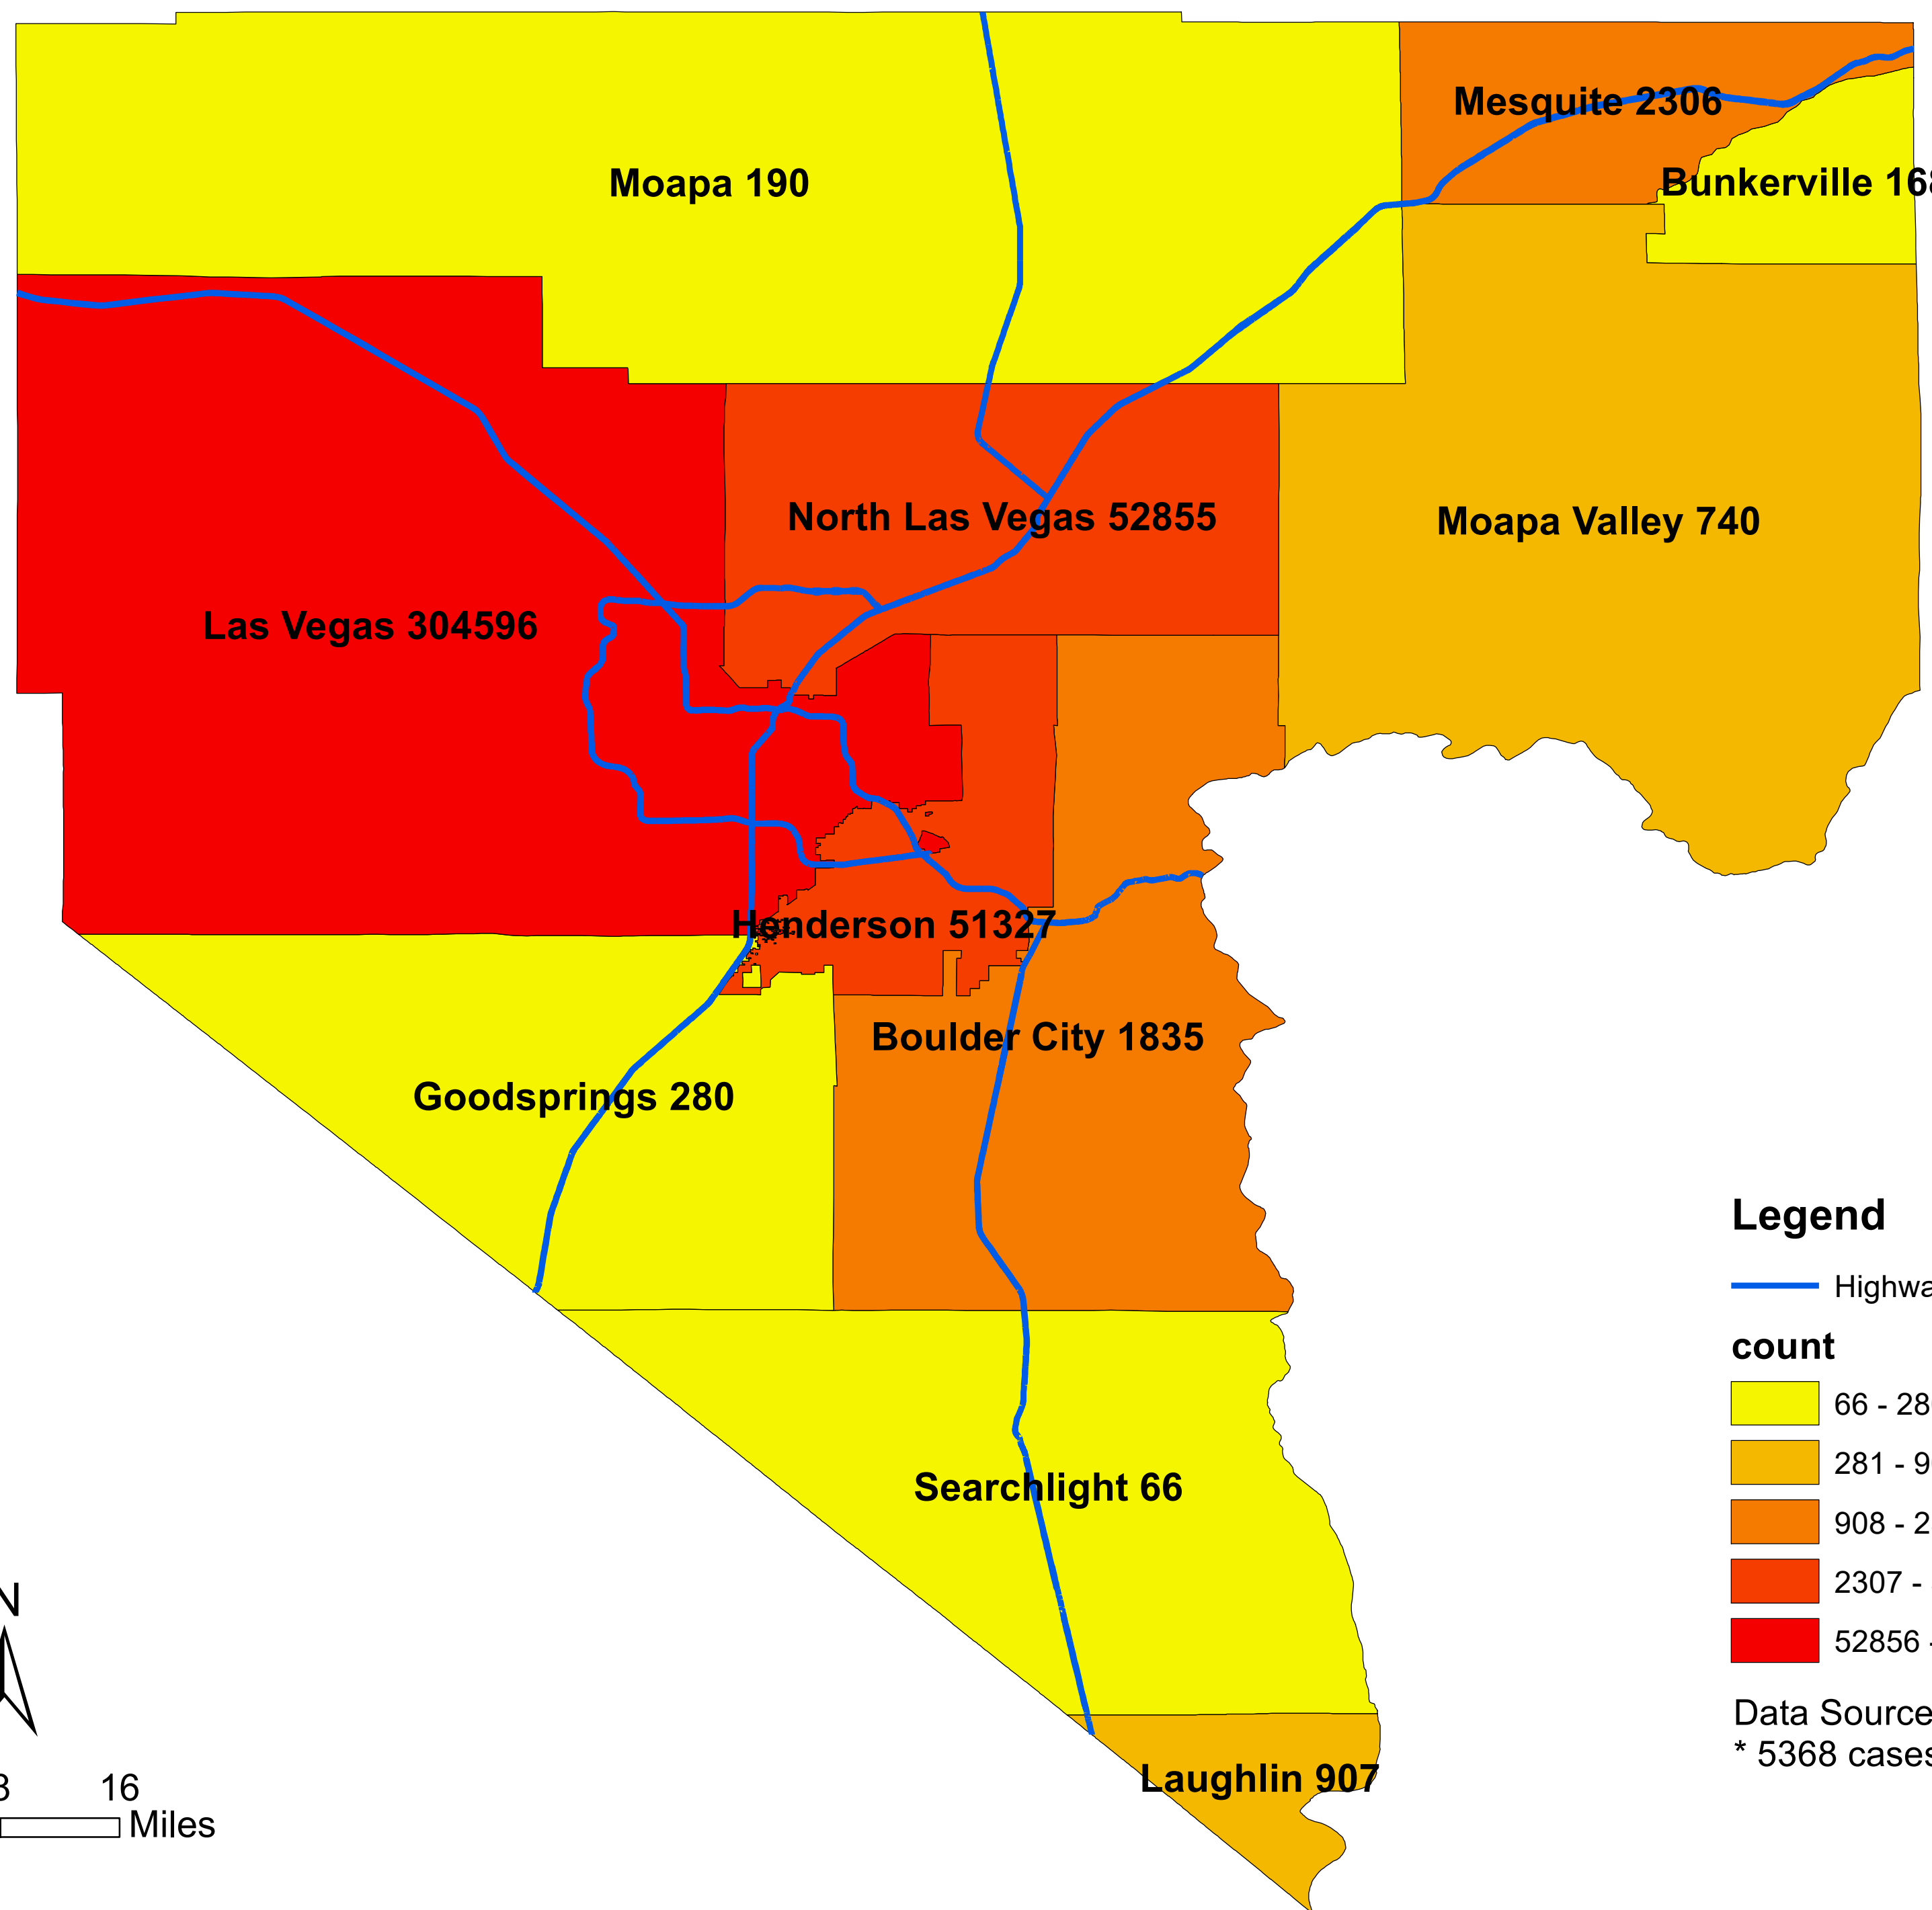

# Number of COVID-19 cases by city in Clark county (01.14.2022)

## Legend

— Highway

### count

- 66 - 280
- 281 - 907
- 908 - 2306
- 2307 - 52855
- 52856 - 304596

Data Source: SNHD  
\* 5368 cases without city information