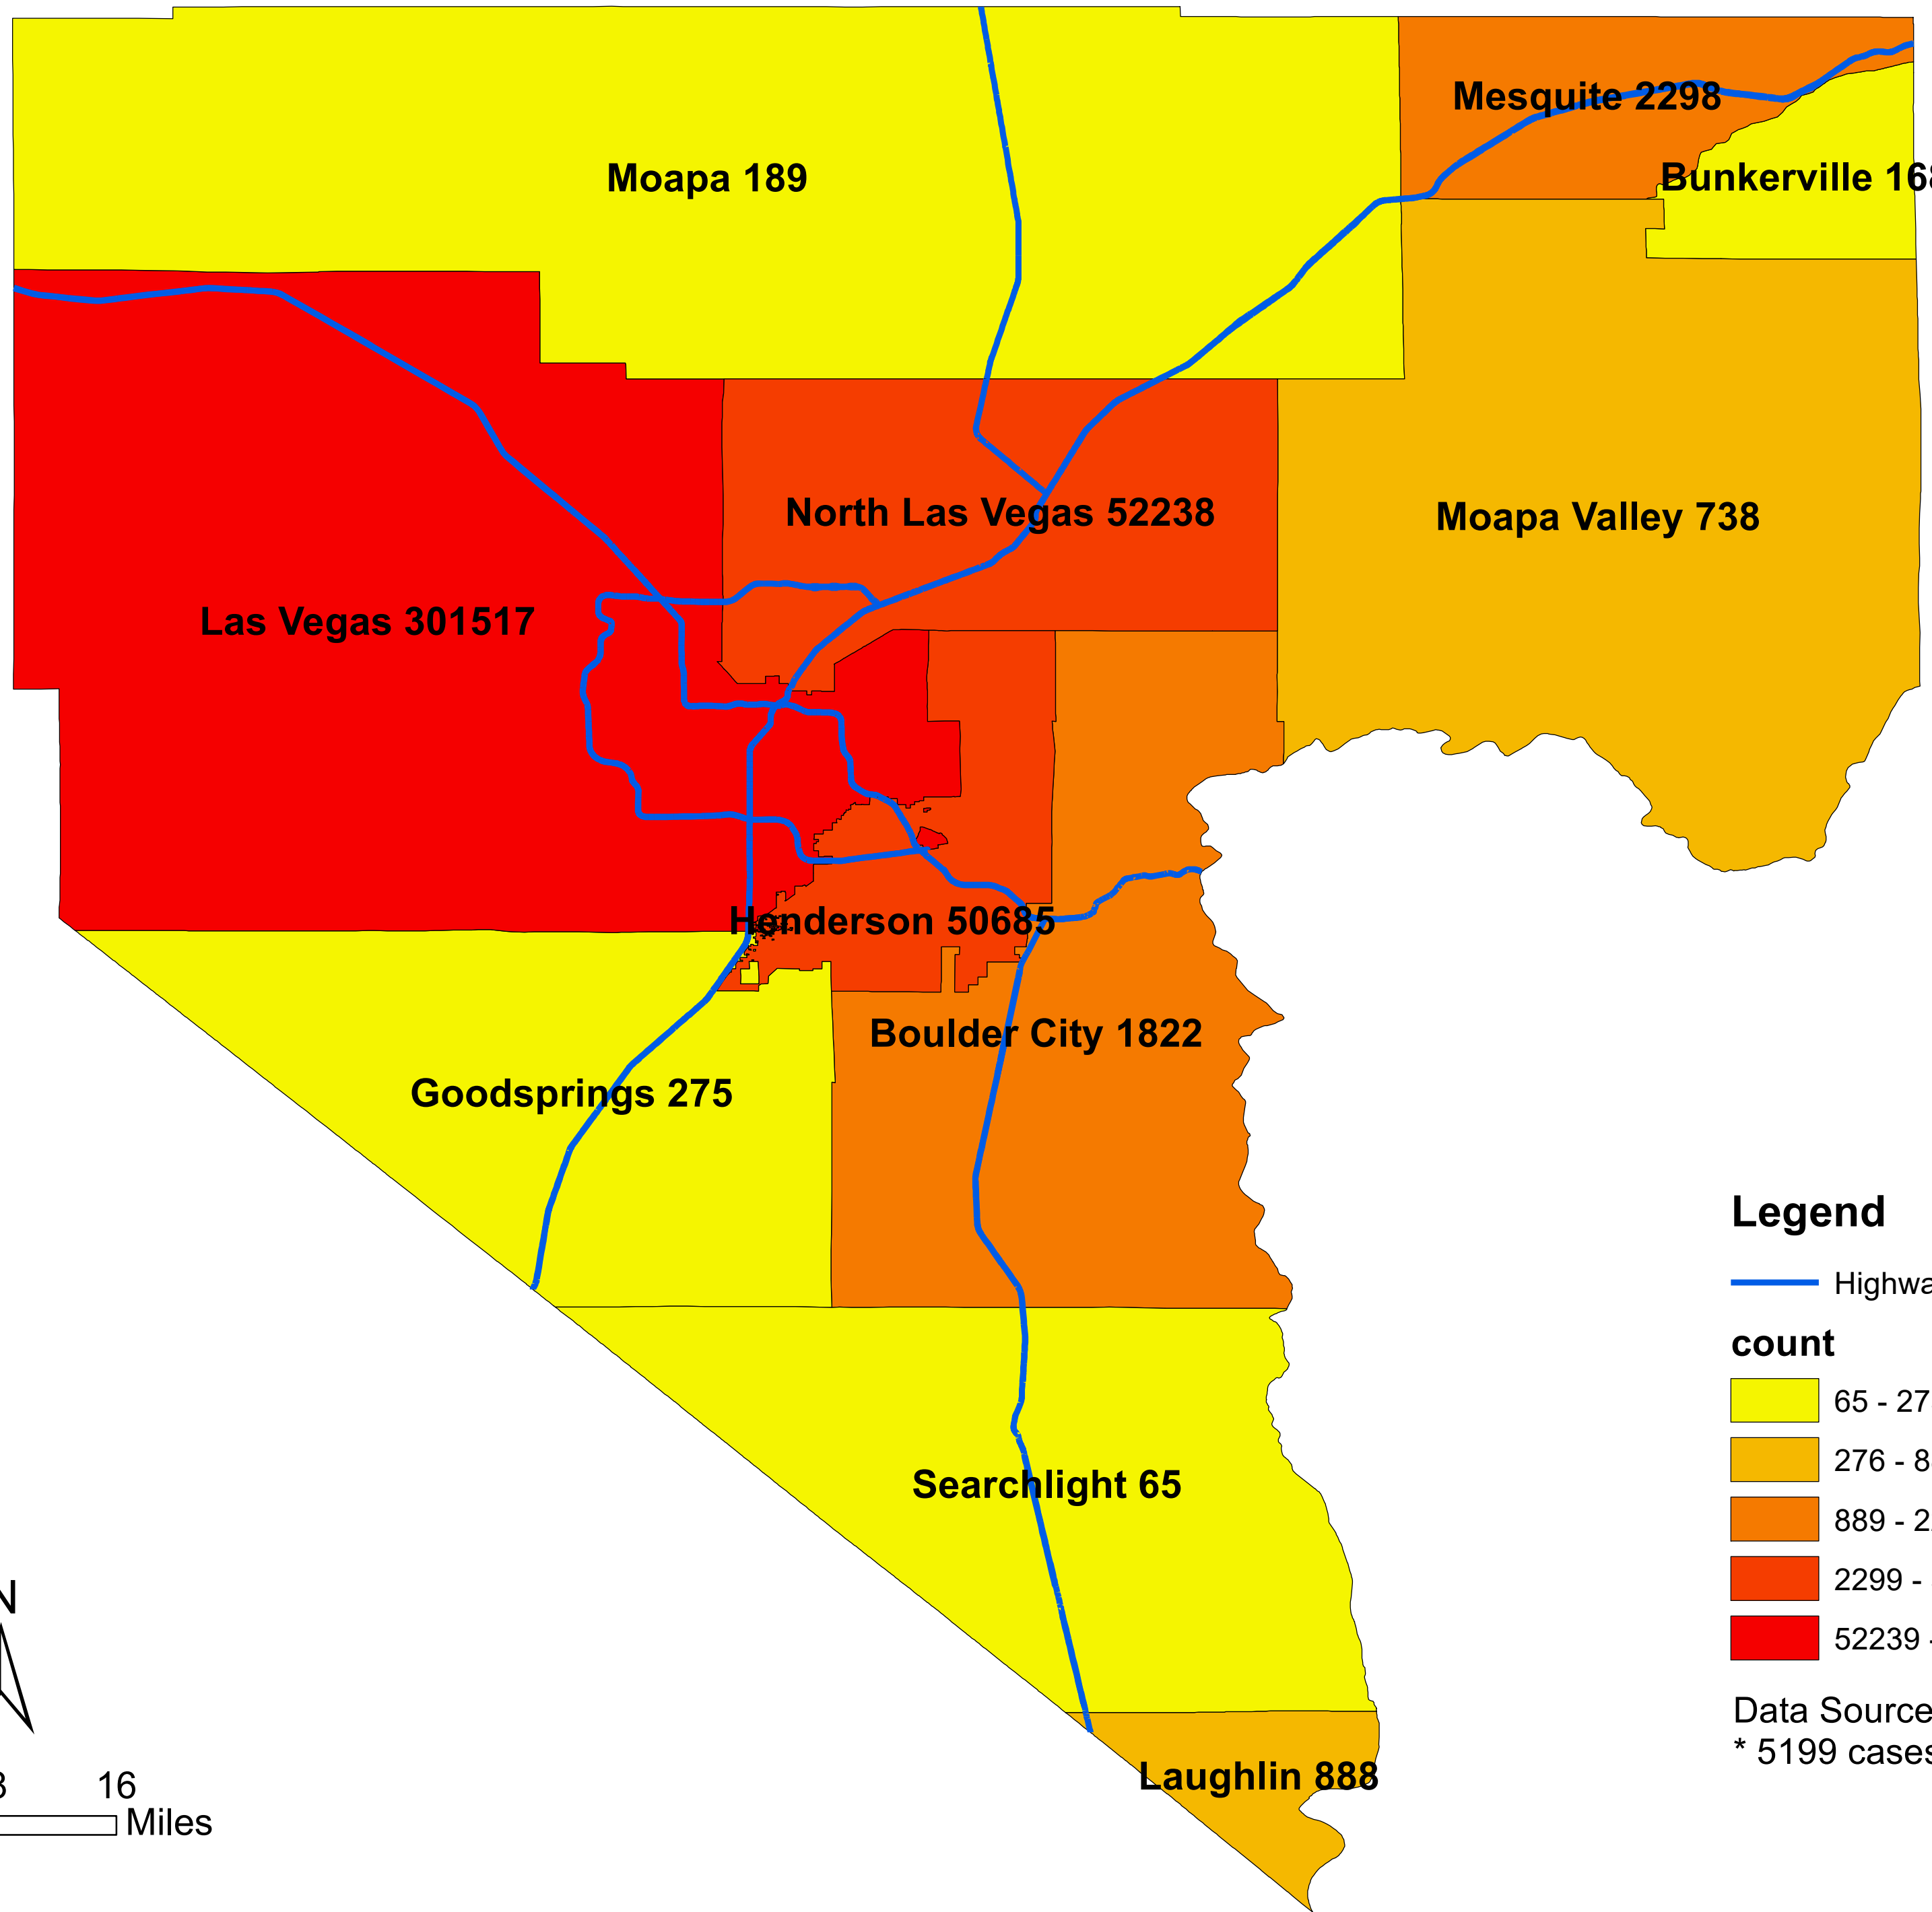

Number of COVID-19 cases by city in Clark county (01.13.2022)

Legend

— Highway

count

Data Source: SNHD

* 5199 cases without city information

0 4 8 16 Miles