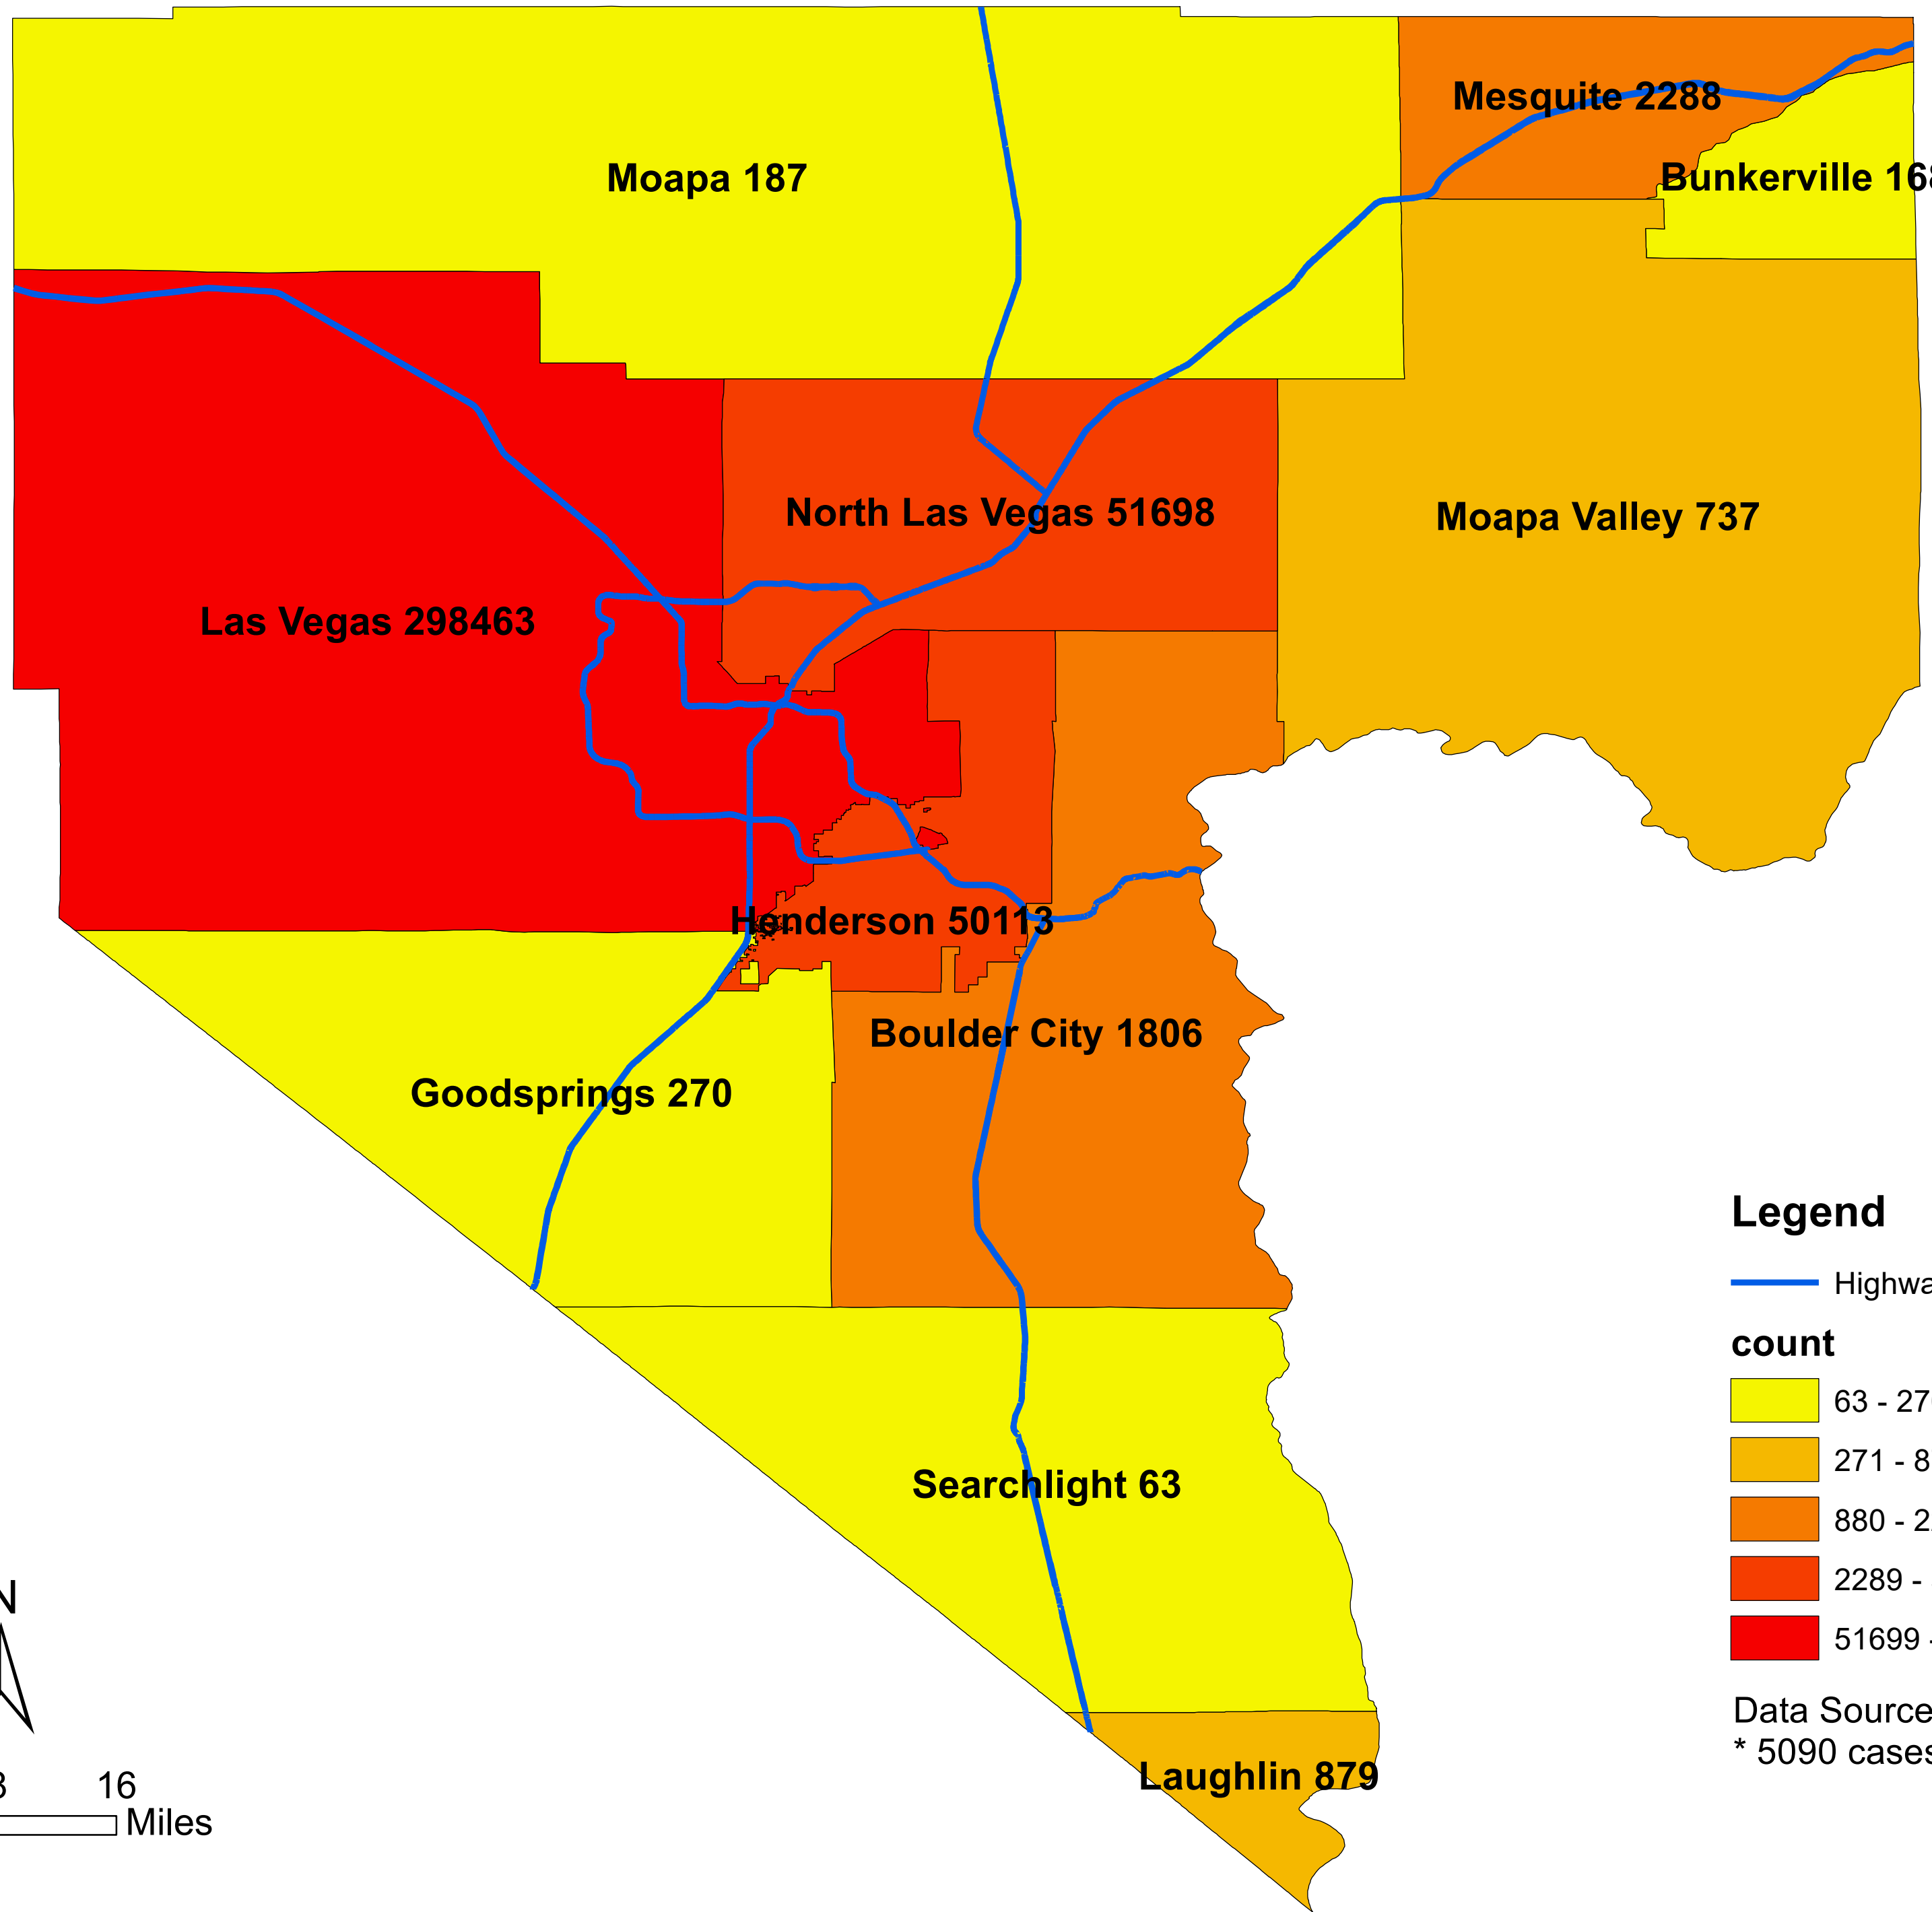

Number of COVID-19 cases by city in Clark county (01.12.2022)

Legend

— Highway

count

Data Source: SNHD

* 5090 cases without city information

0 4 8 16 Miles