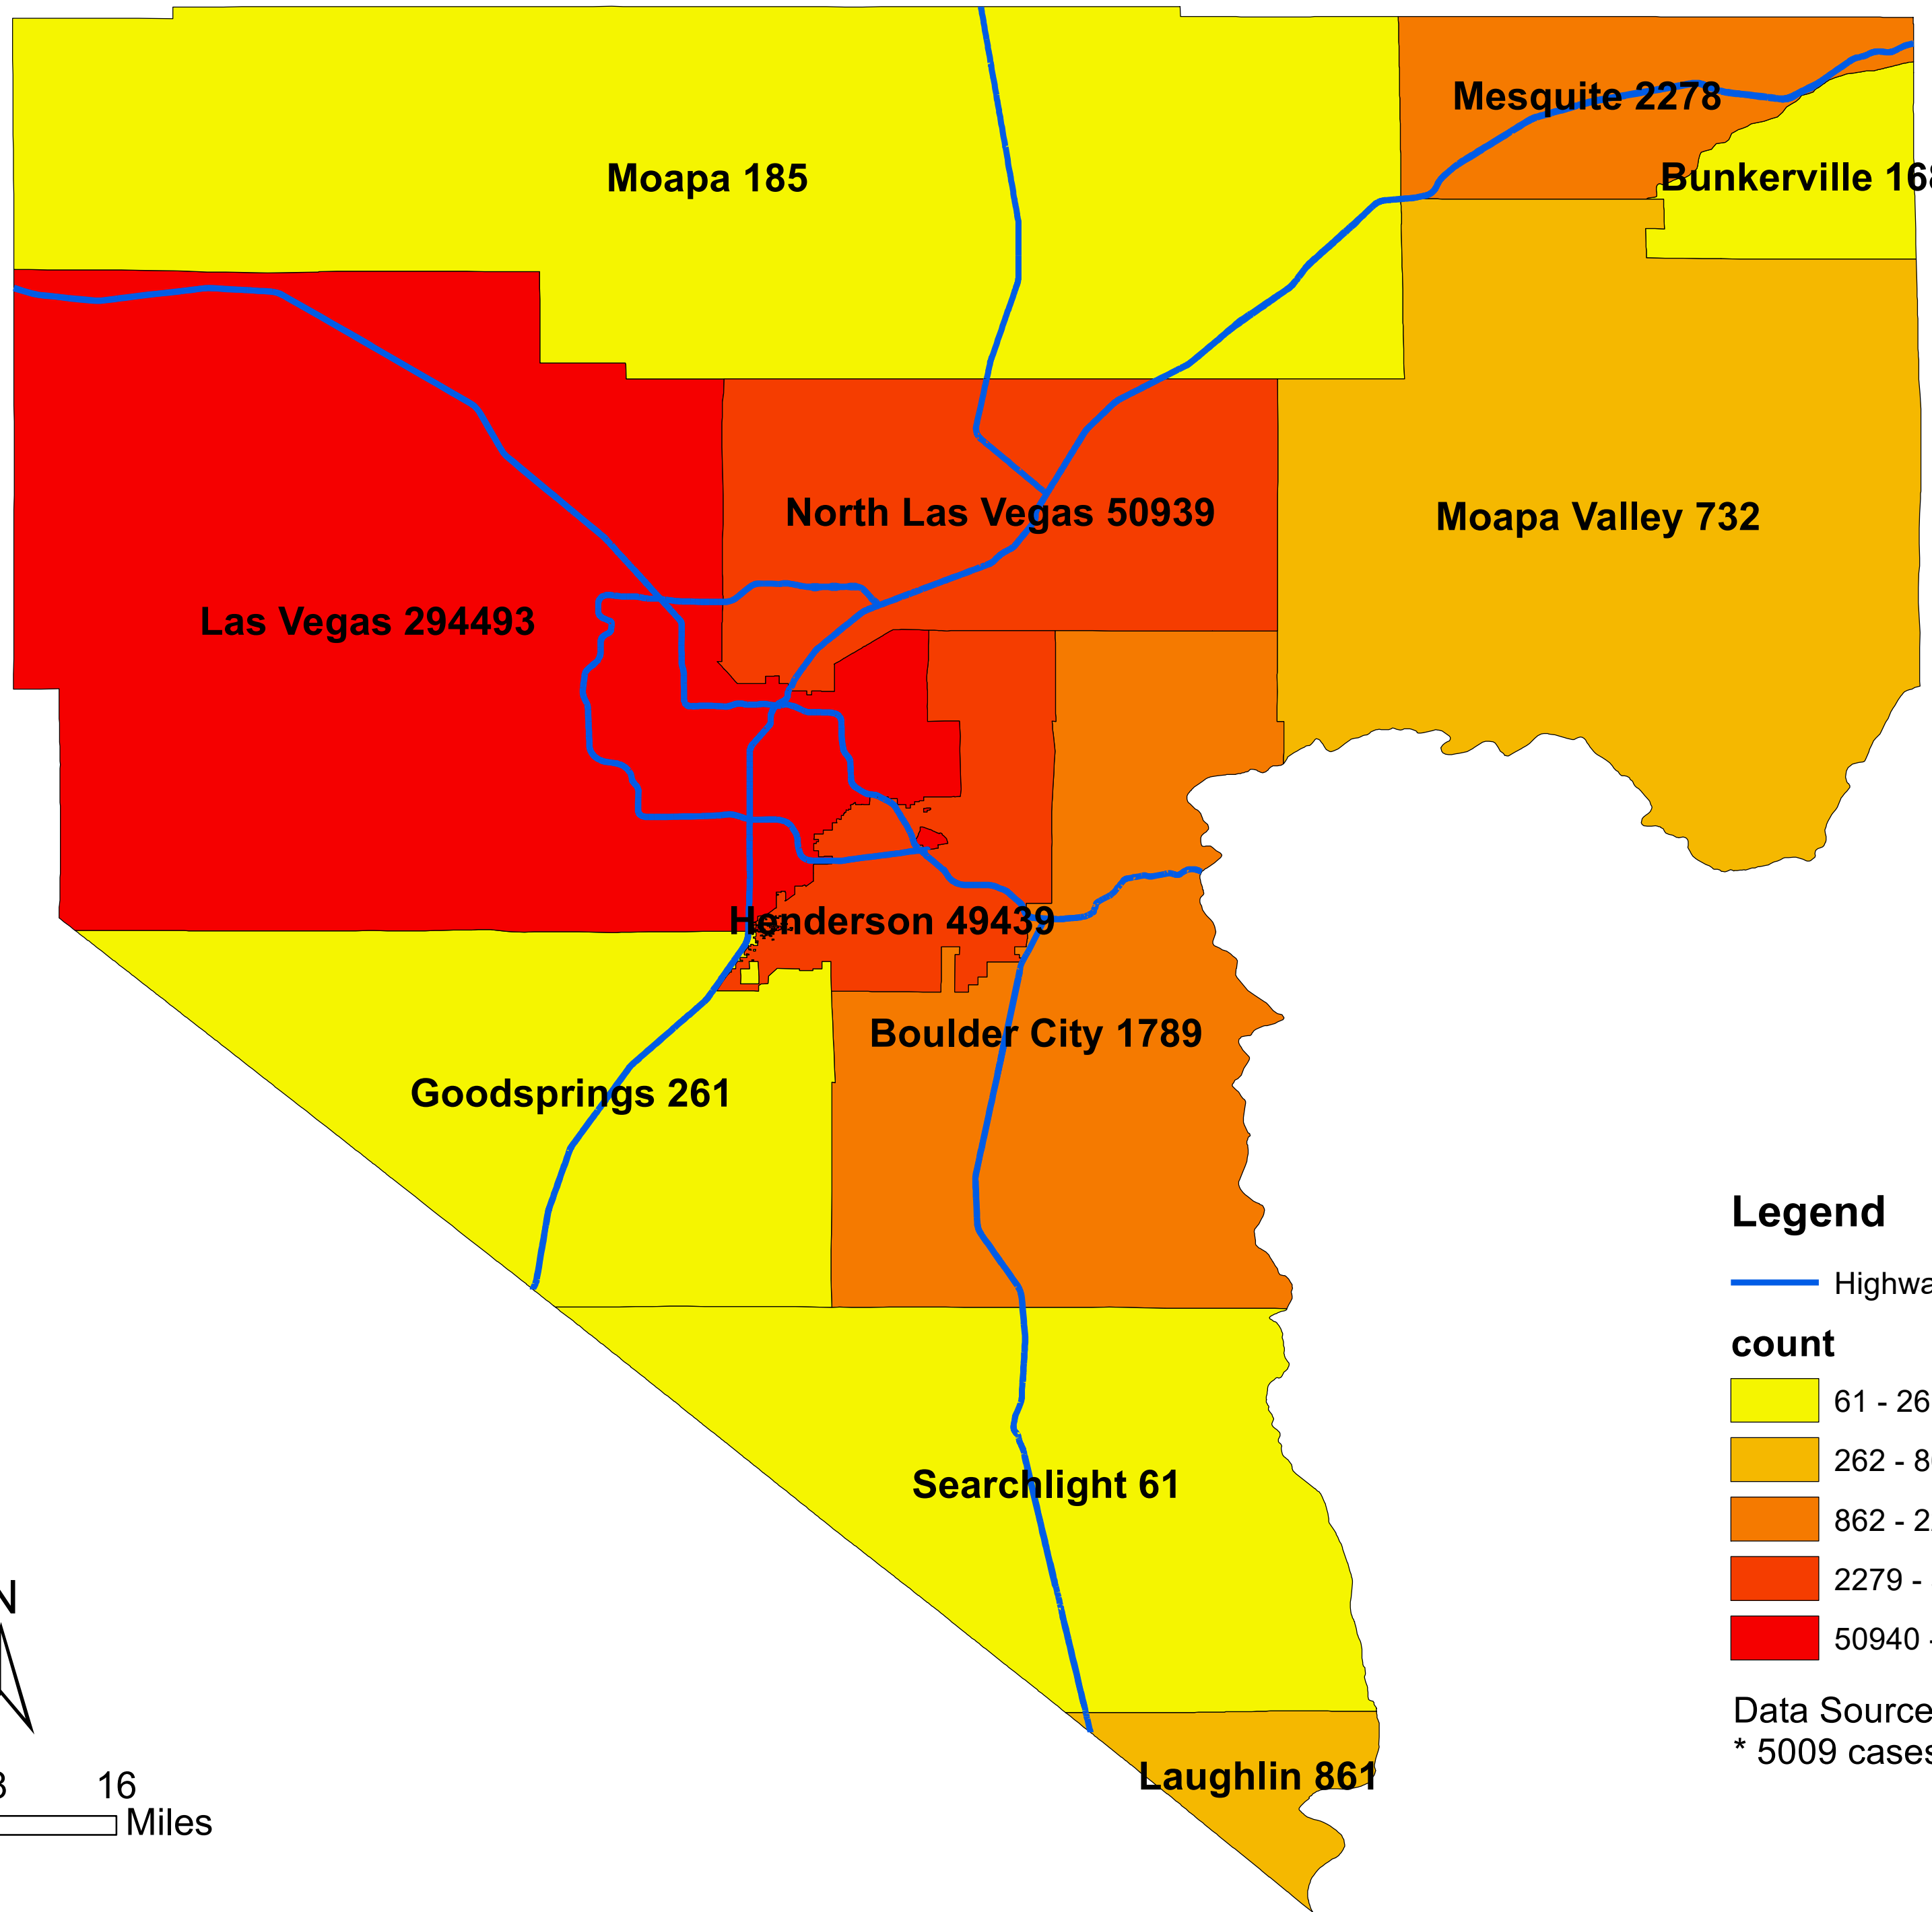

Number of COVID-19 cases by city in Clark county (01.11.2022)

Legend

— Highway

count

- 61 - 261
- 262 - 861
- 862 - 2278
- 2279 - 50939
- 50940 - 294493

Data Source: SNHD

* 5009 cases without city information

0 4 8 16 Miles