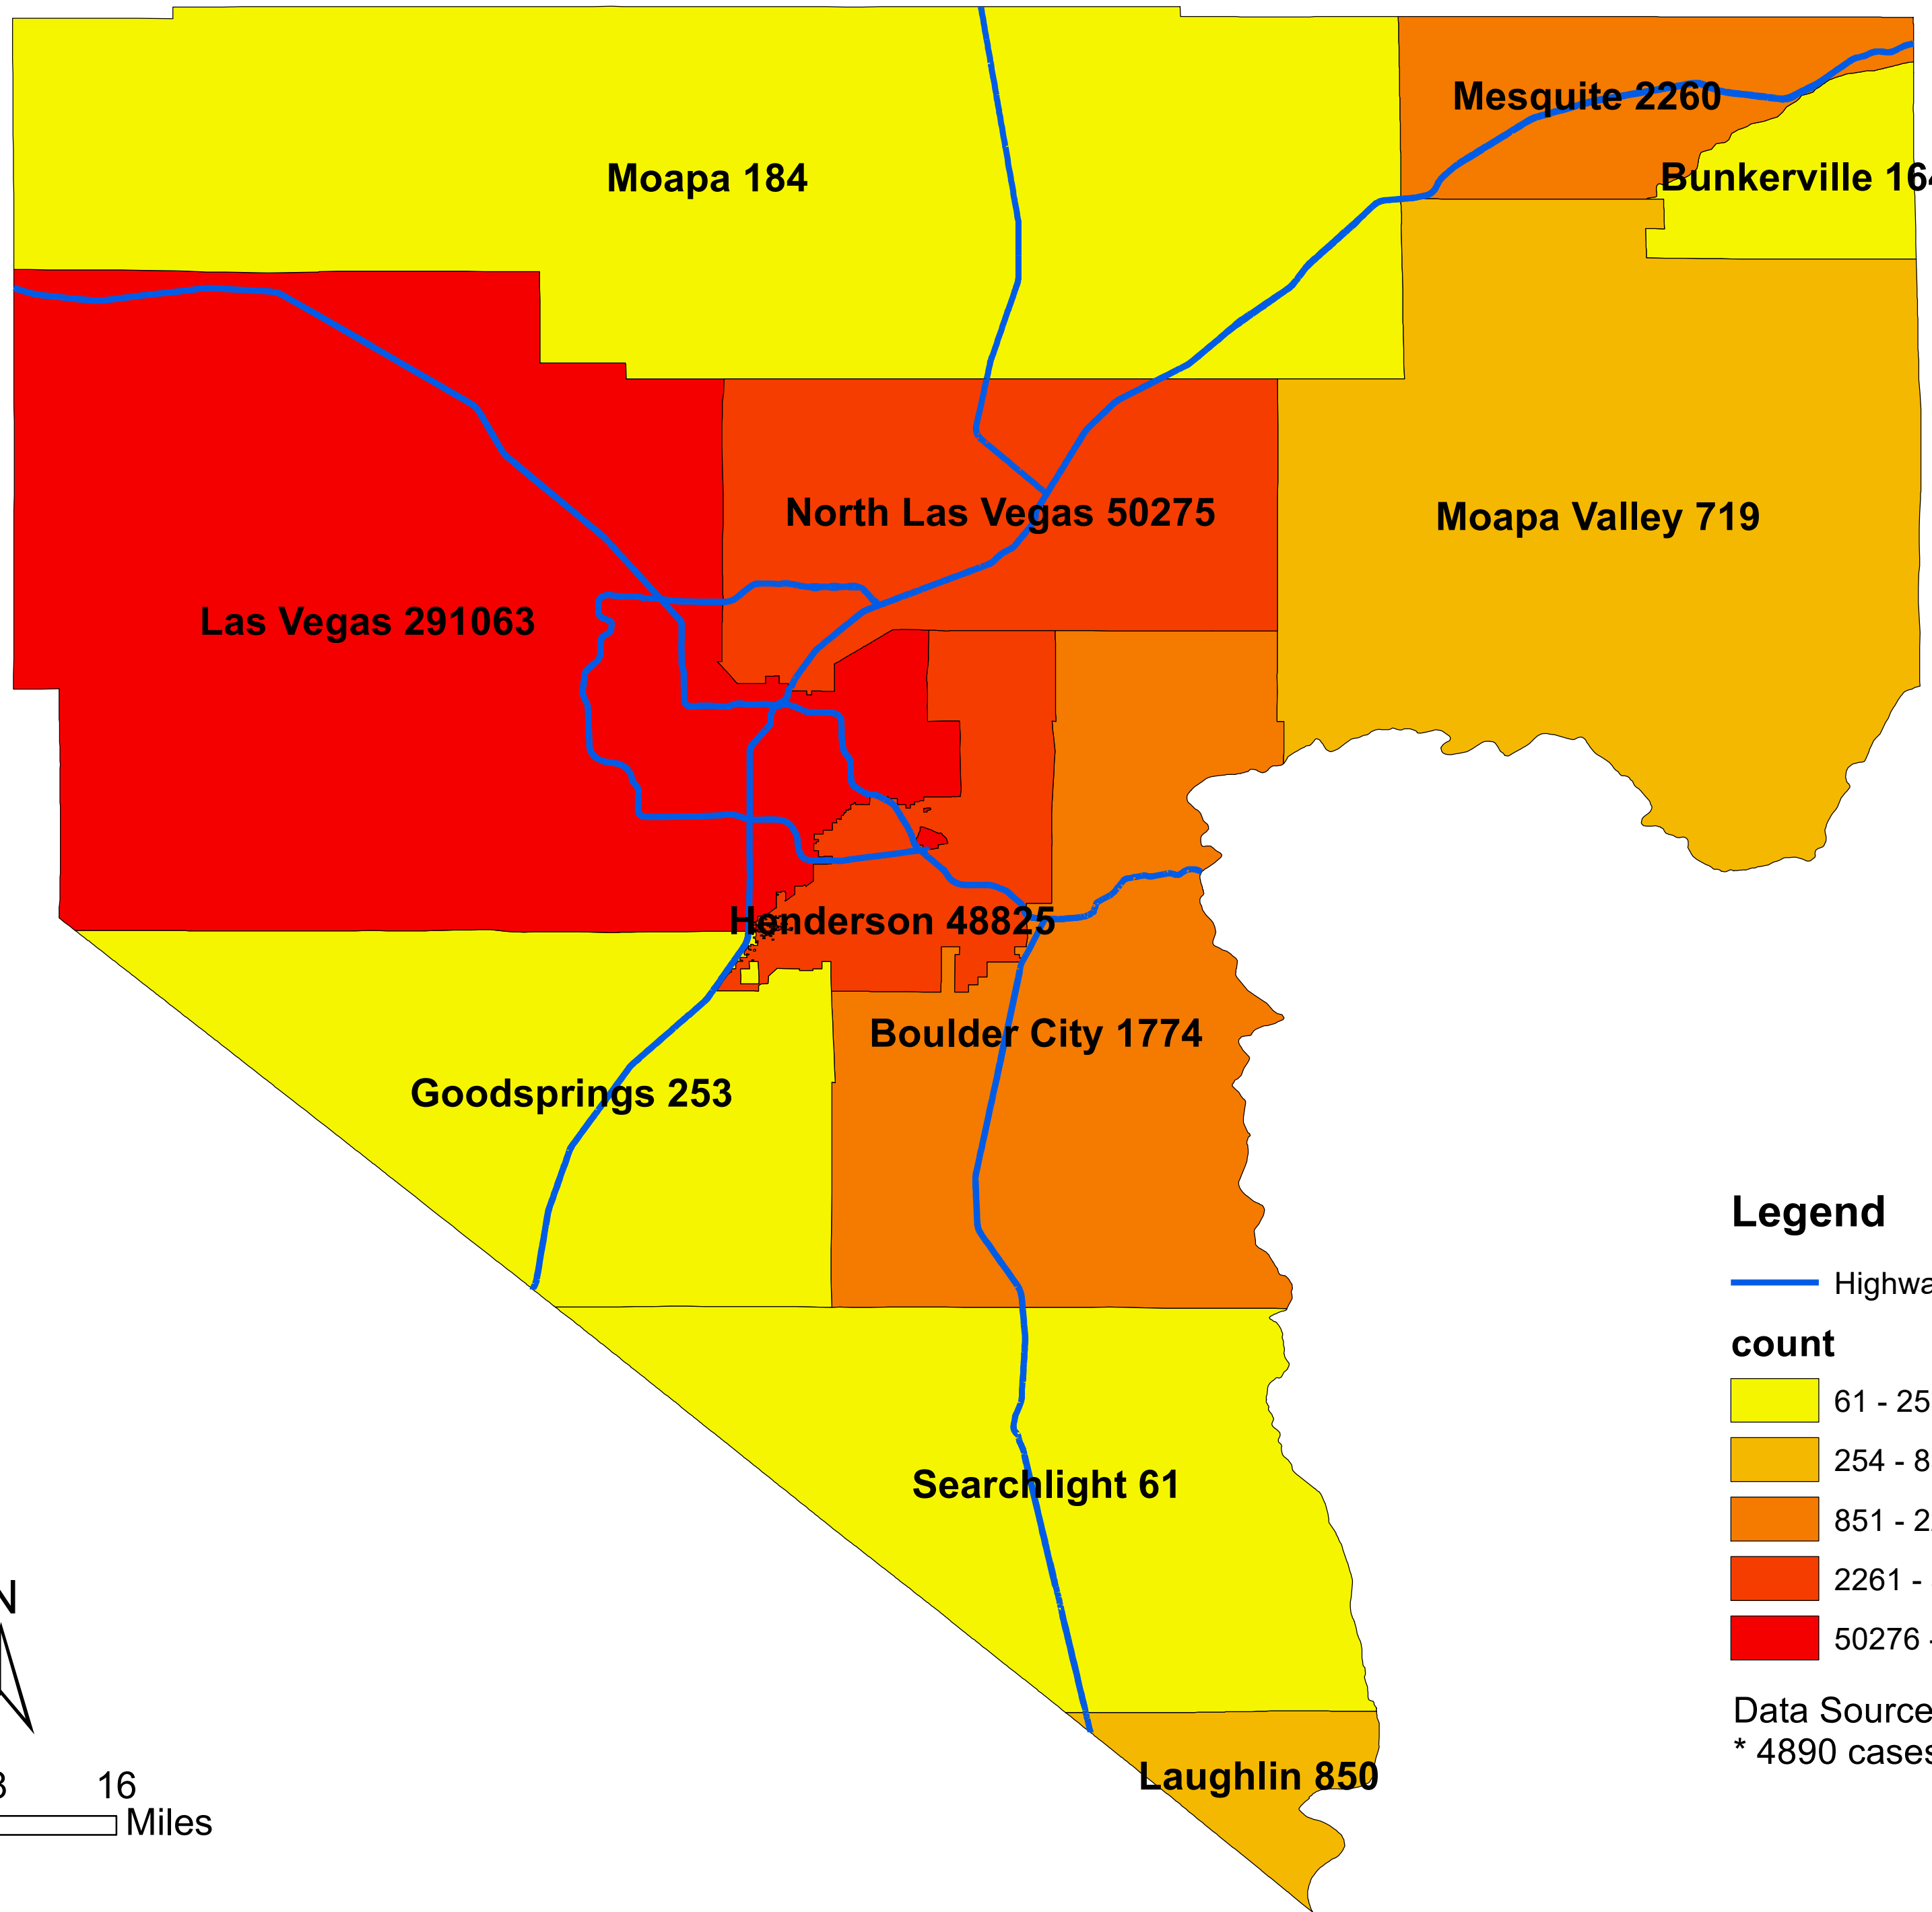

# Number of COVID-19 cases by city in Clark county (01.10.2022)

## Legend

— Highway

### count

Data Source: SNHD

\* 4890 cases without city information

0 4 8 16 Miles