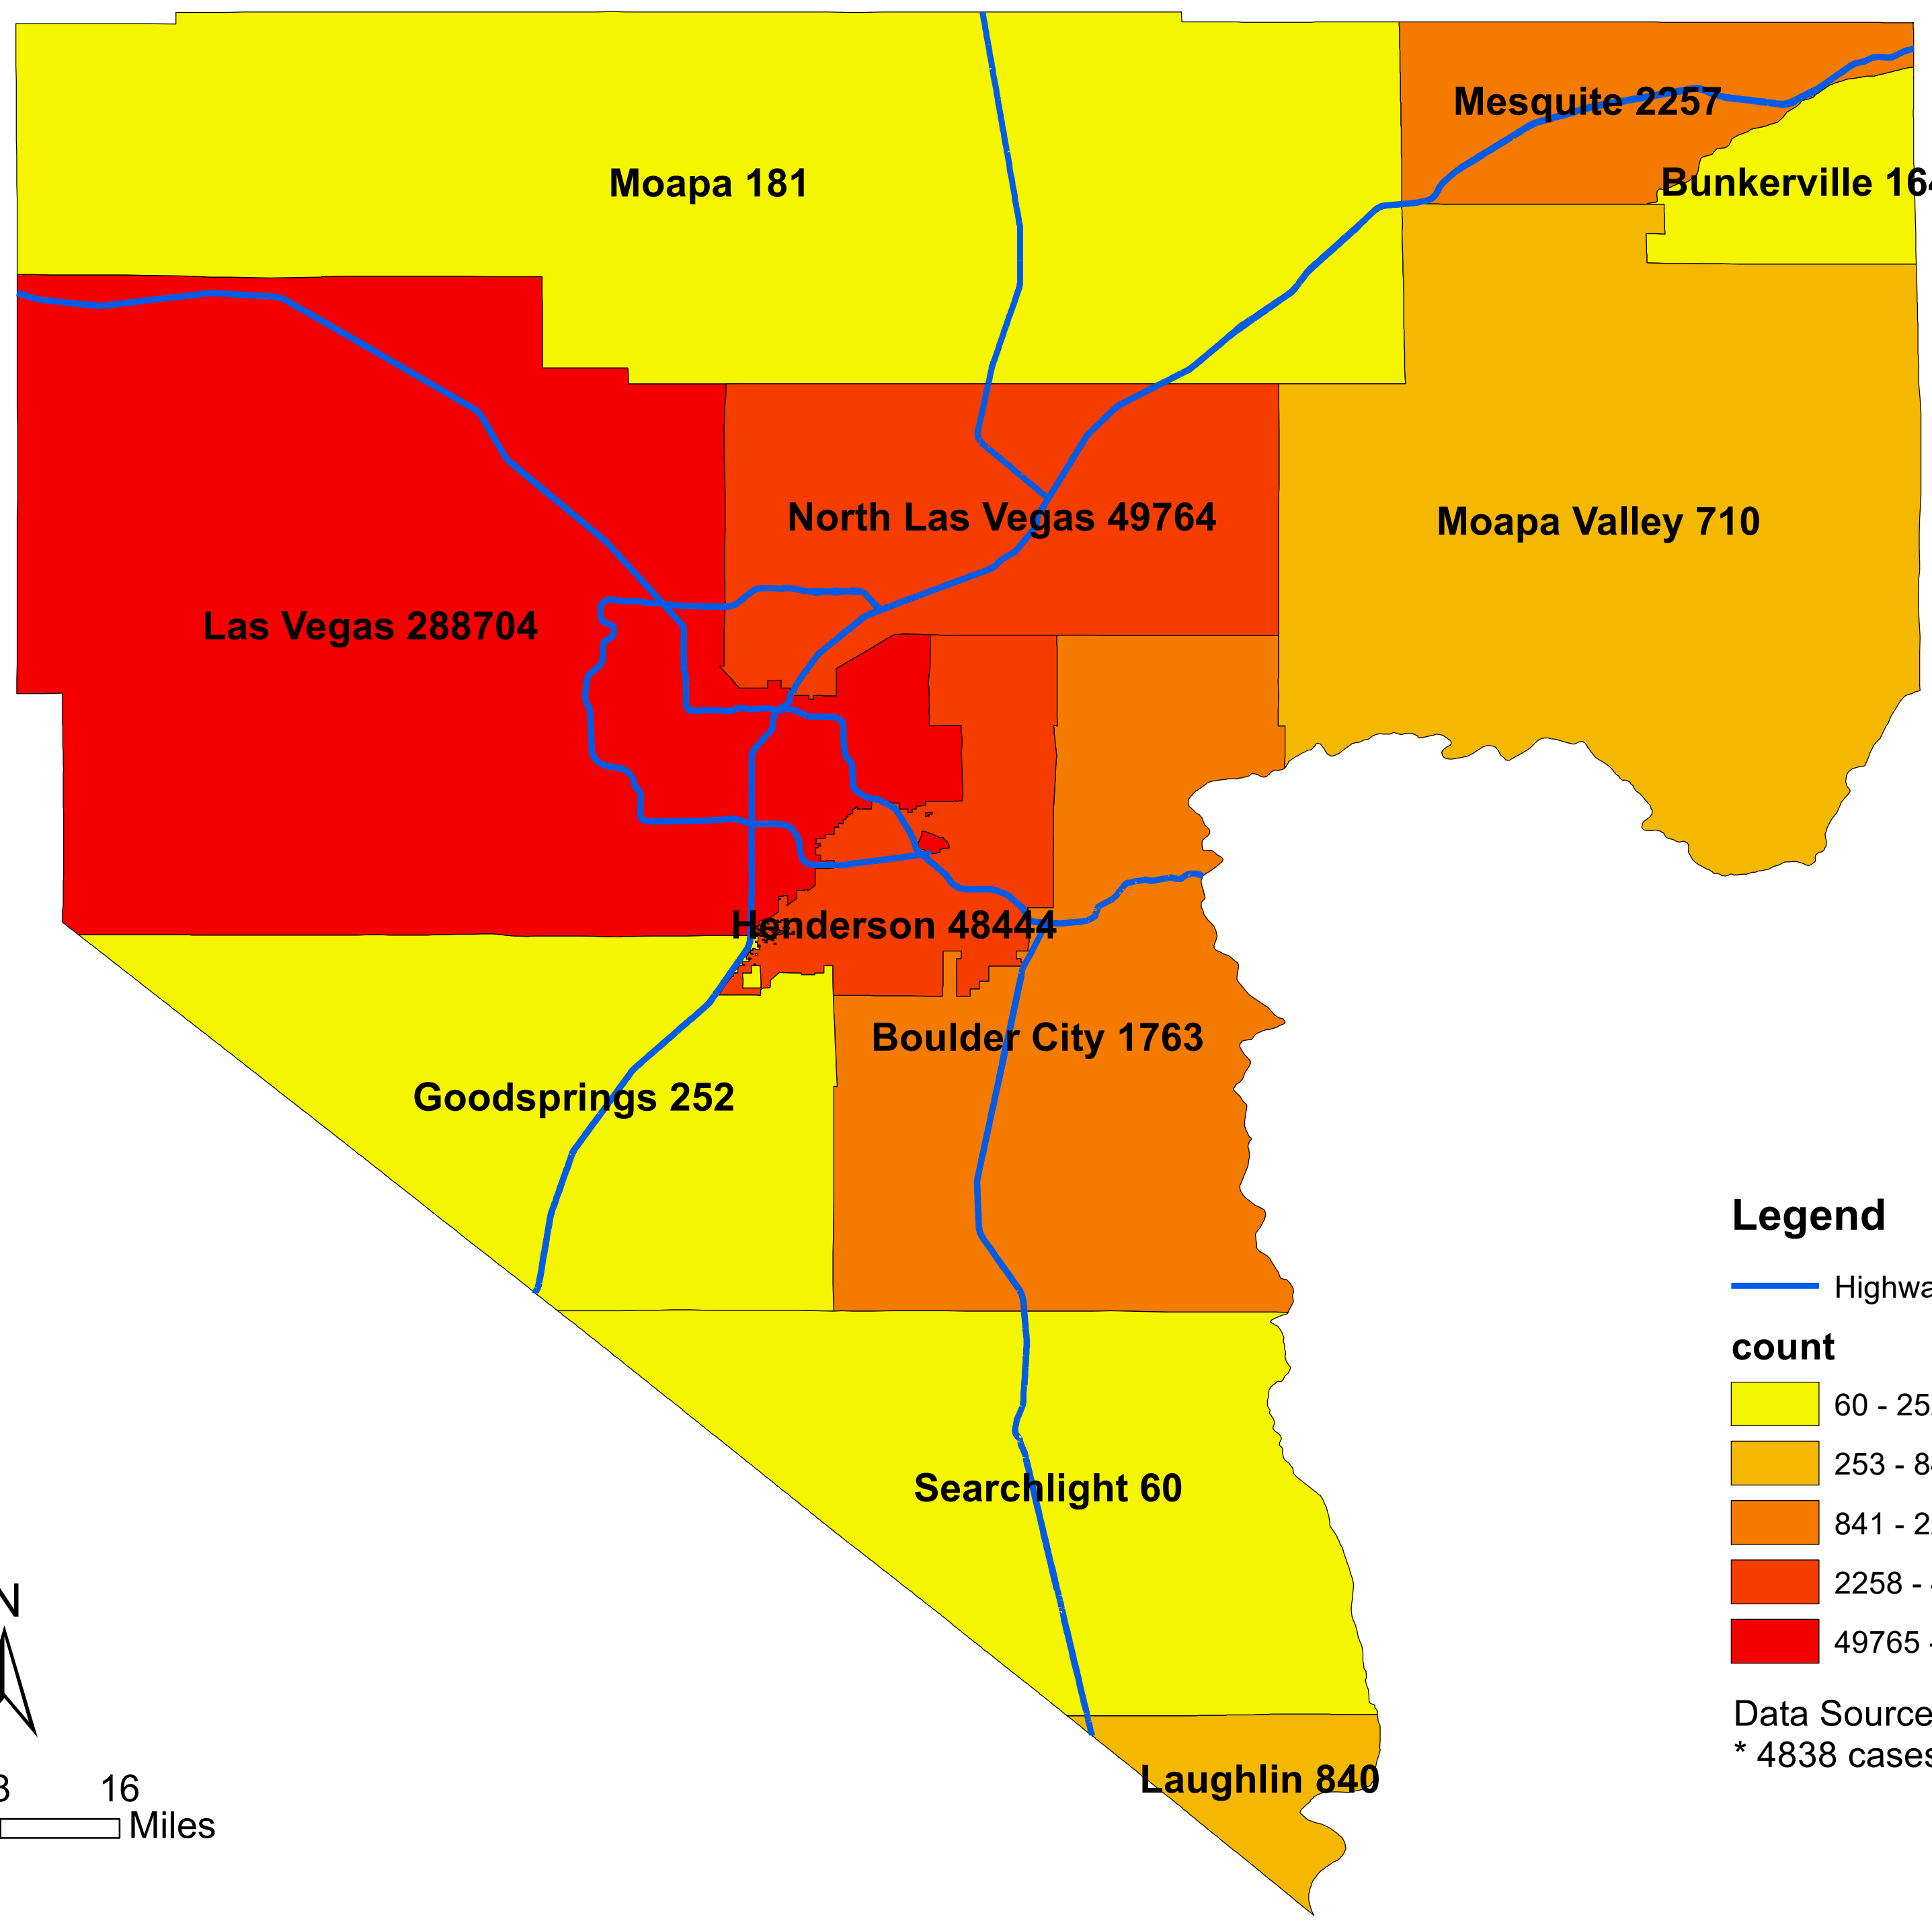

Number of COVID-19 cases by city in Clark county (01.09.2022)

Legend

— Highway

count

- 60 - 252
- 253 - 840
- 841 - 2257
- 2258 - 49764
- 49765 - 288704

Data Source: SNHD
* 4838 cases without city information