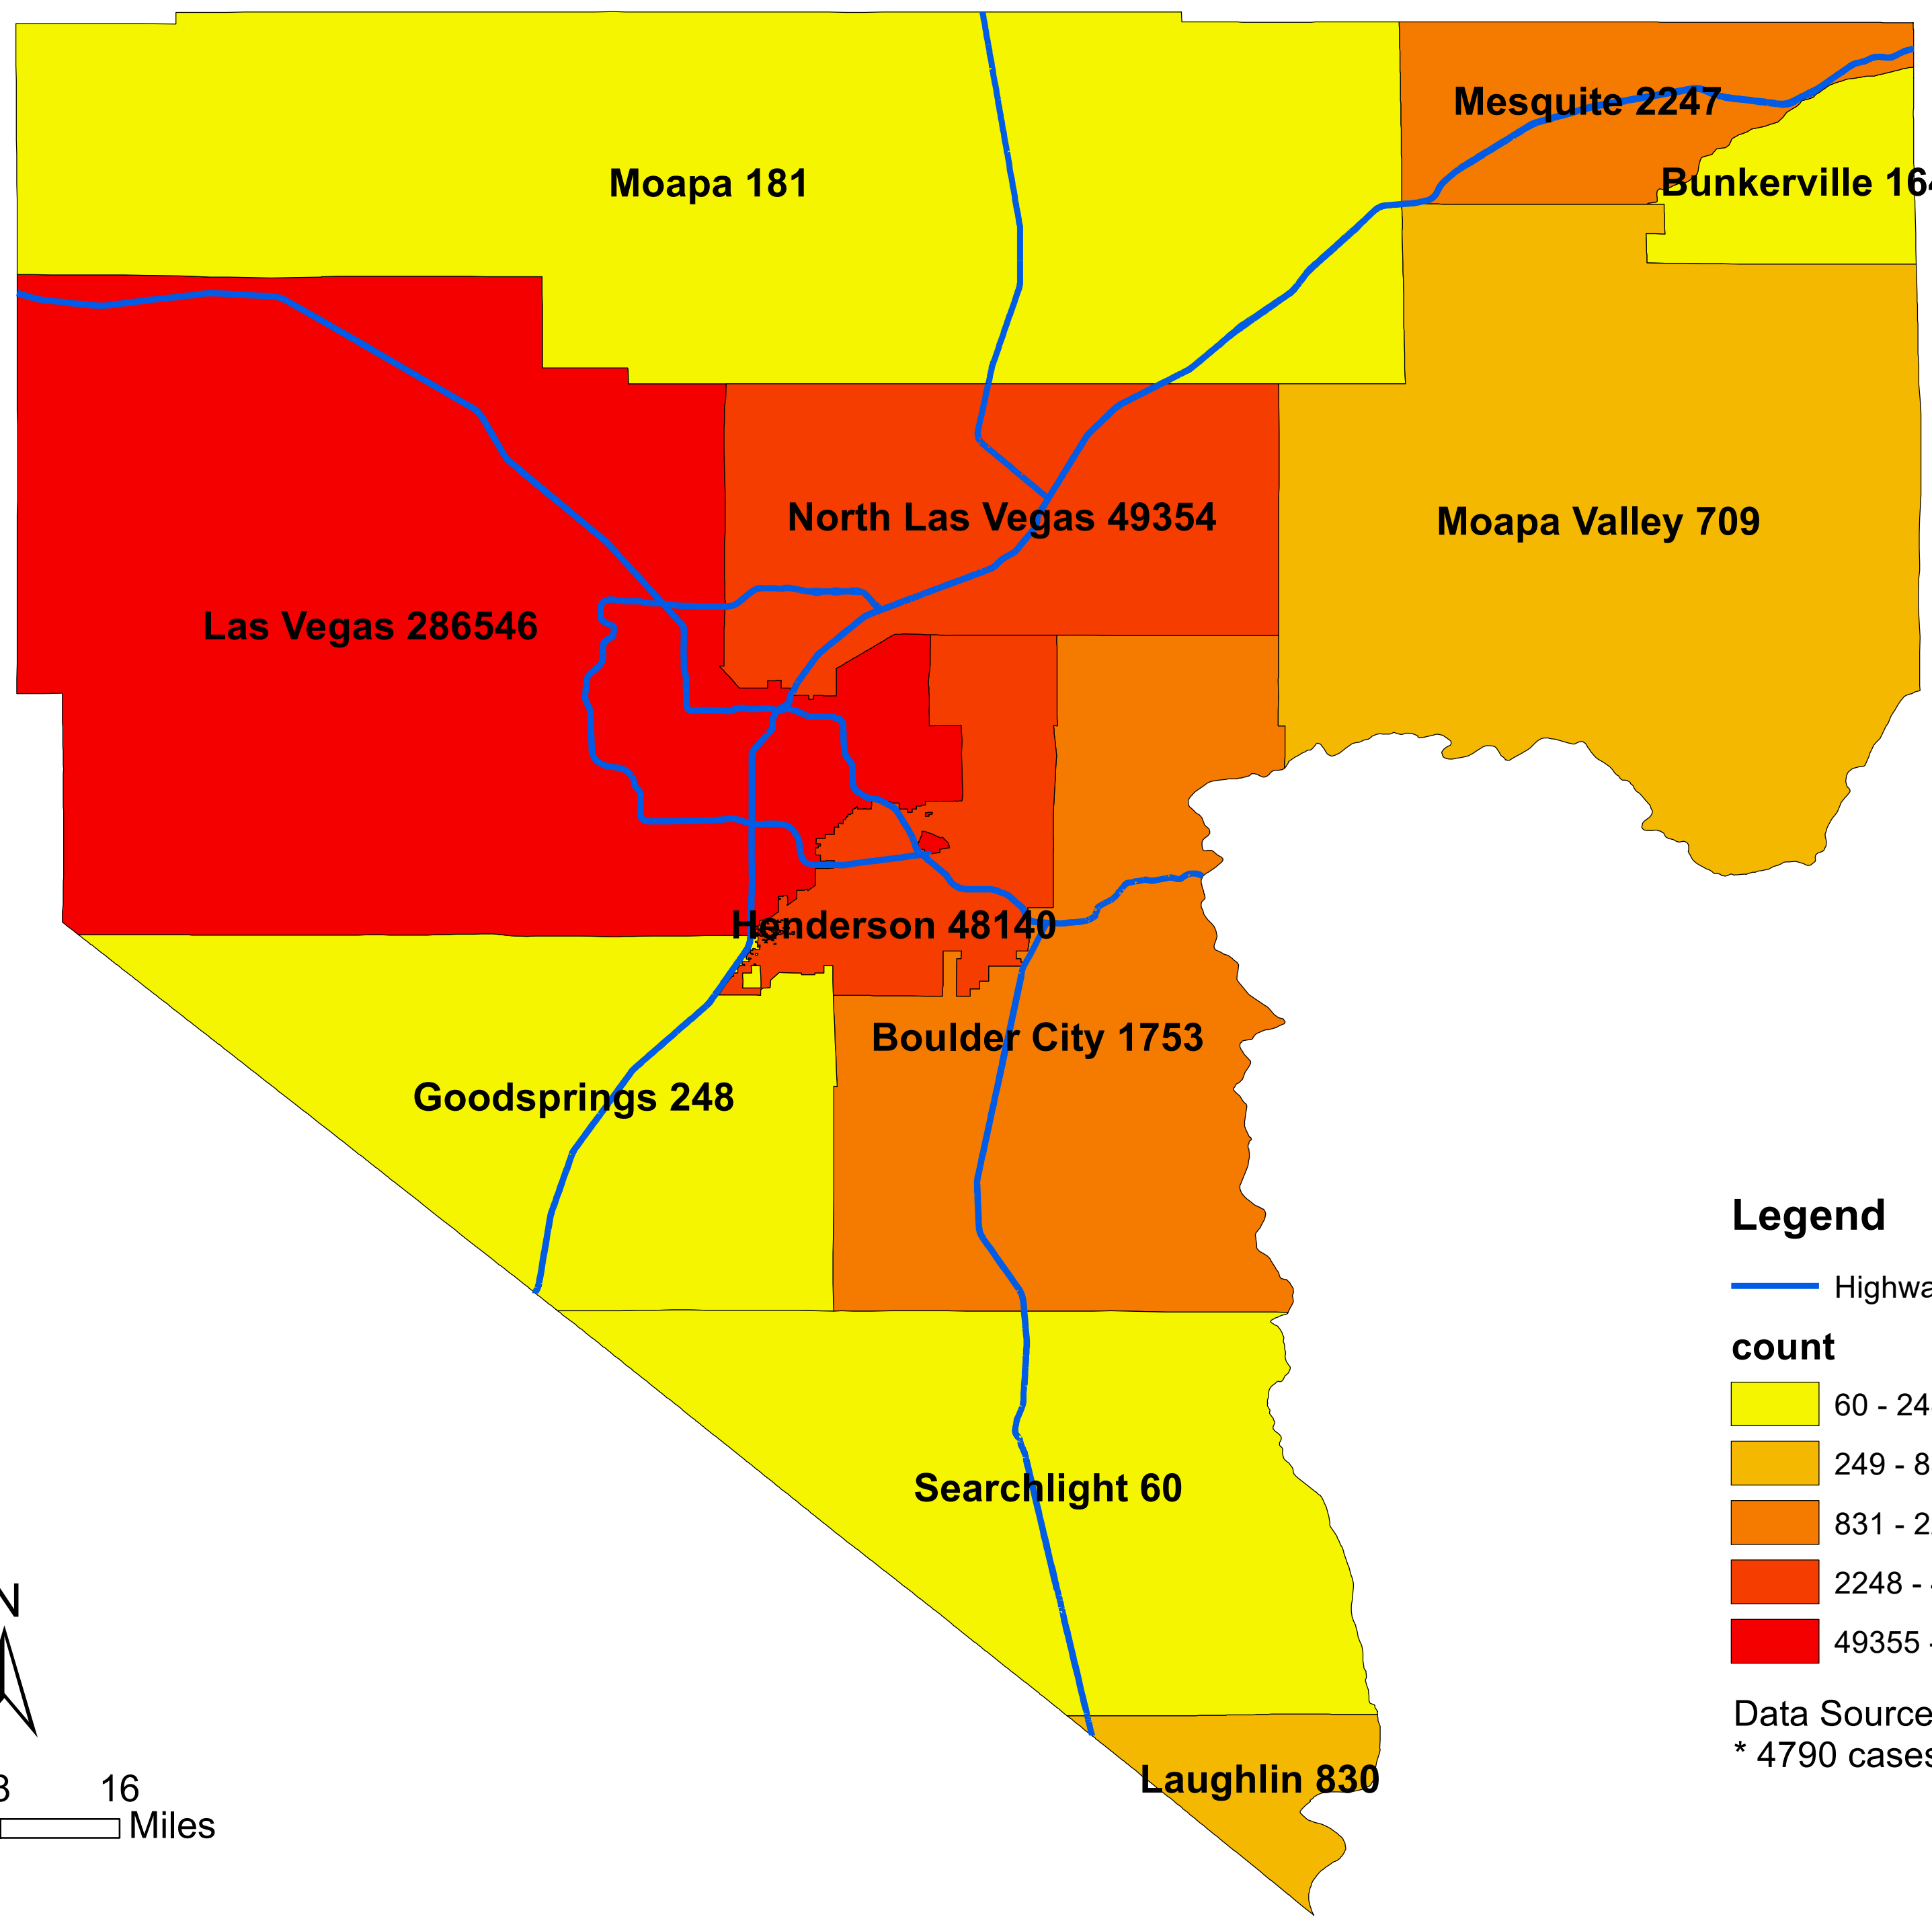

# Number of COVID-19 cases by city in Clark county (01.08.2022)

## Legend

— Highway

### count

- 60 - 248
- 249 - 830
- 831 - 2247
- 2248 - 49354
- 49355 - 286546

Data Source: SNHD  
\* 4790 cases without city information