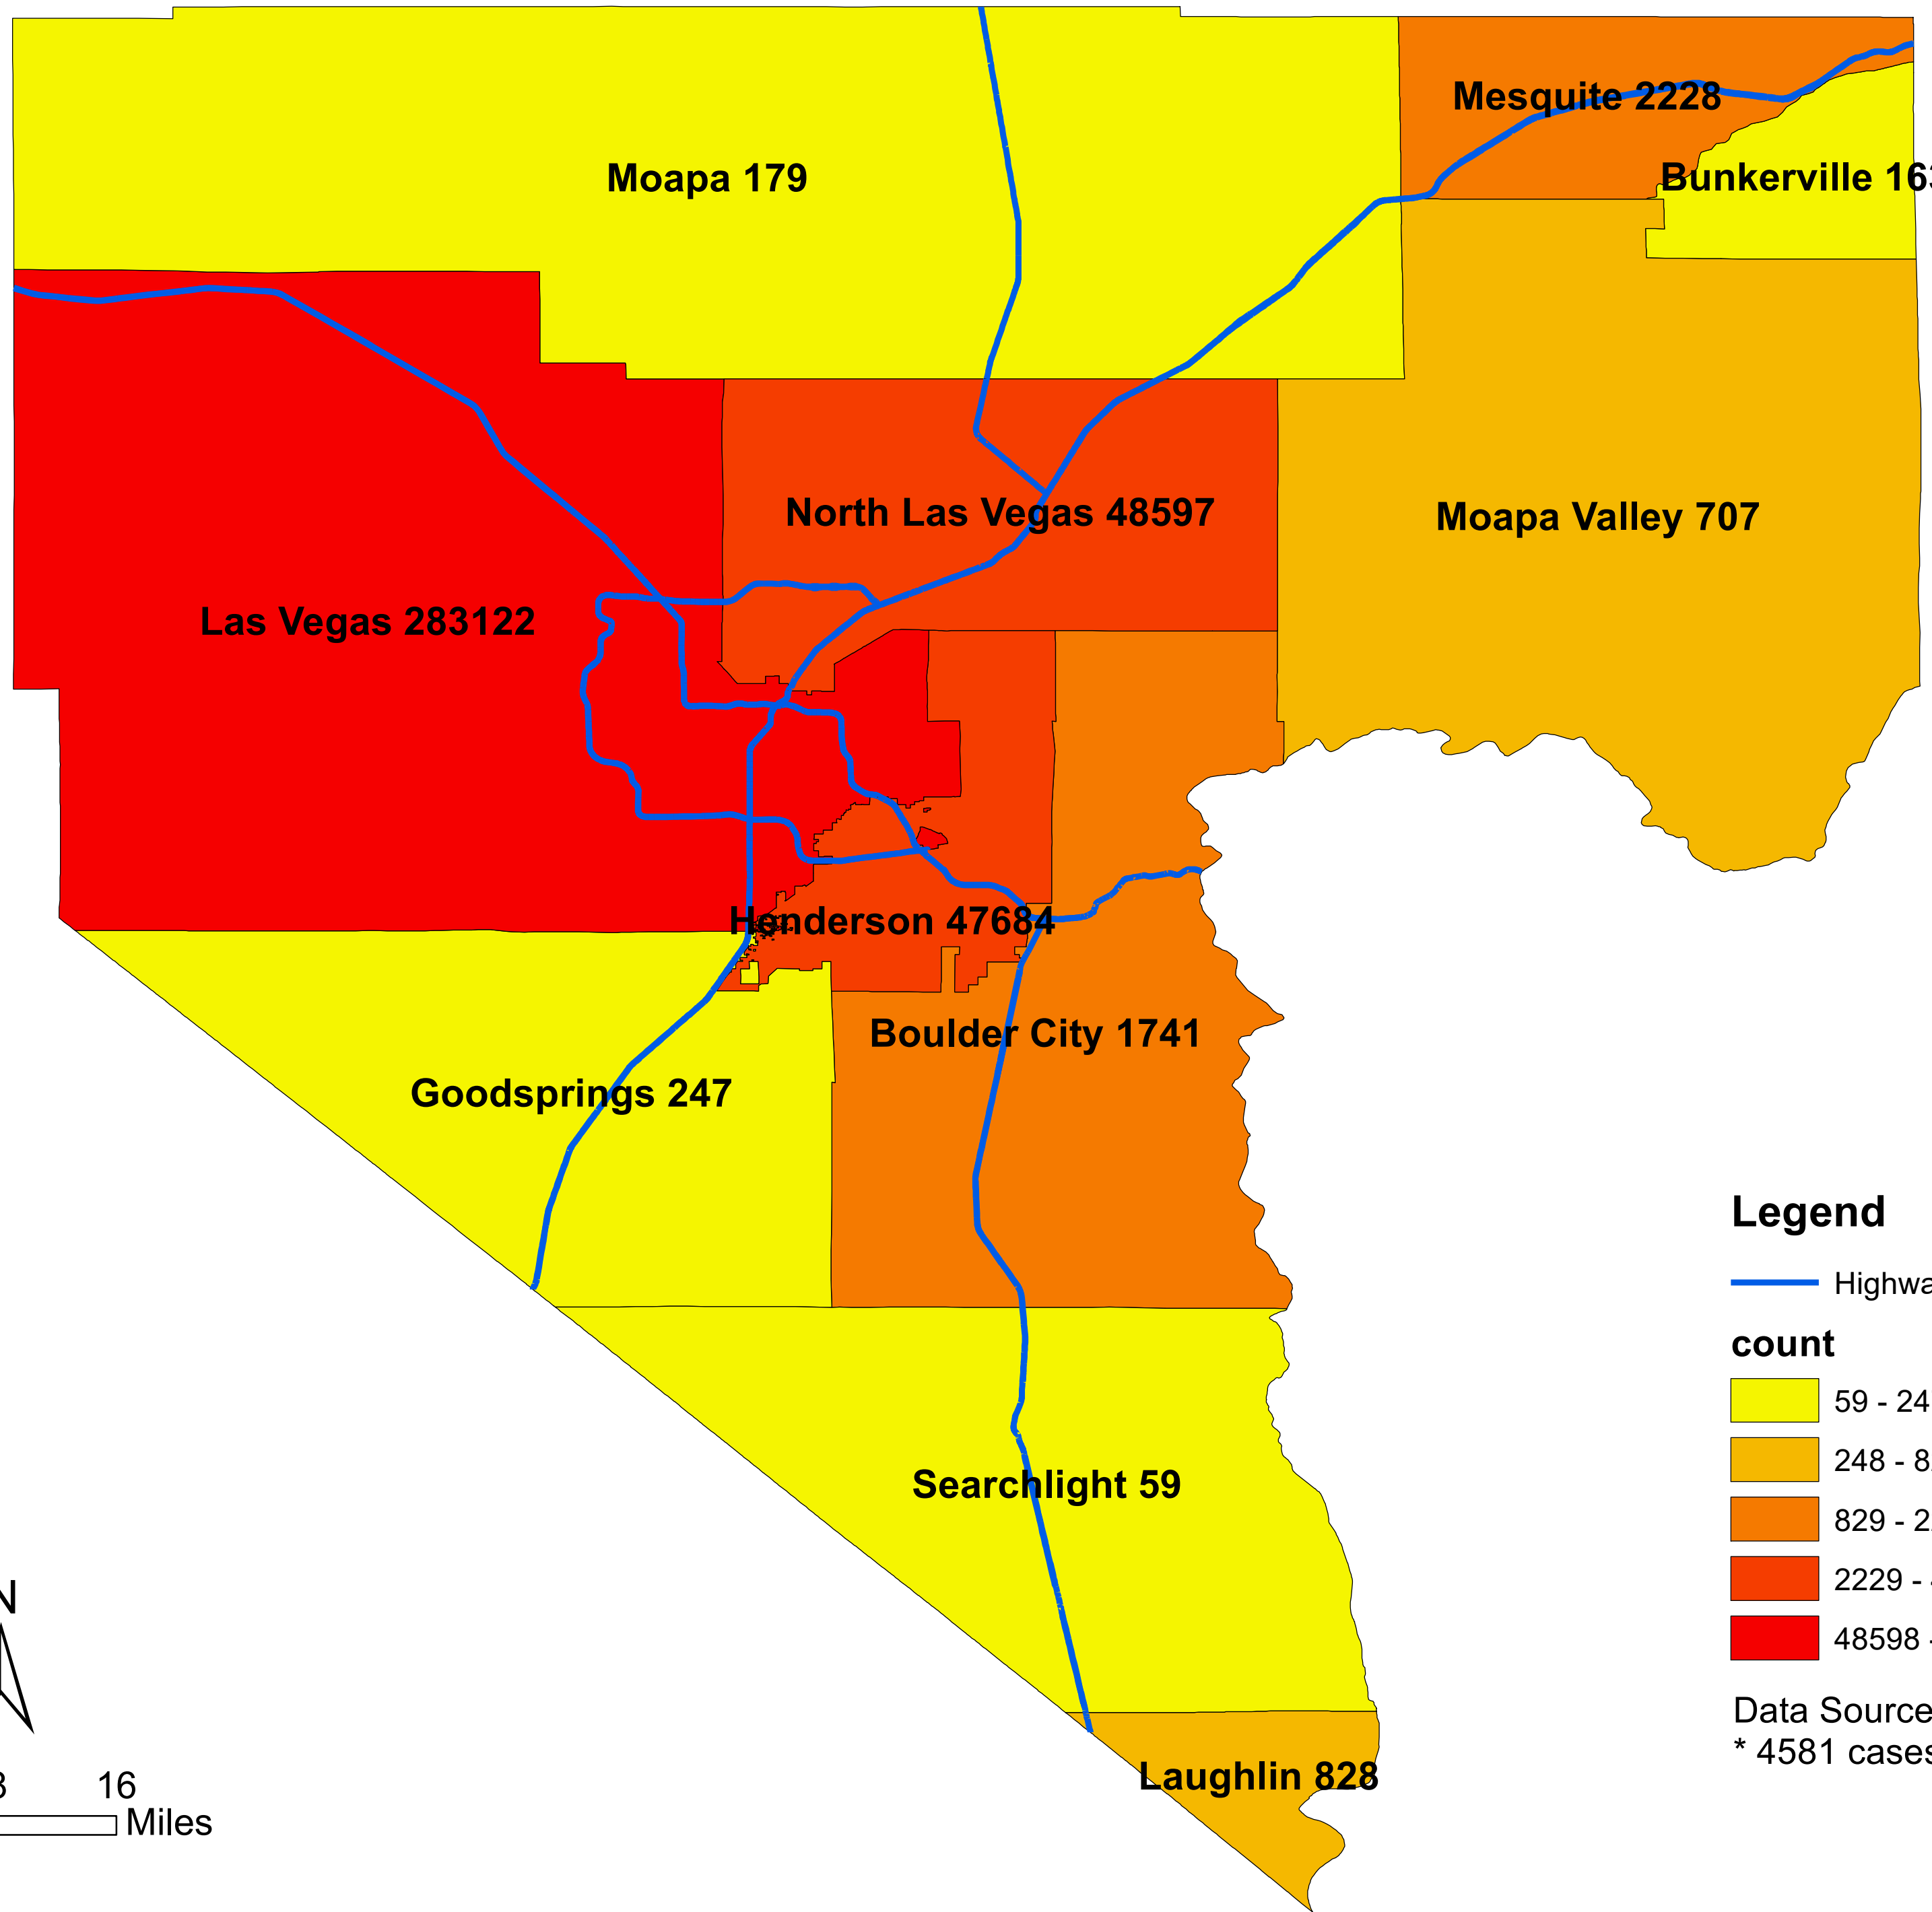

Number of COVID-19 cases by city in Clark county (01.07.2022)

Legend

— Highway

count

59 - 247

248 - 828

829 - 2228

2229 - 48597

48598 - 283122

Data Source: SNHD

* 4581 cases without city information

0 4 8 16 Miles