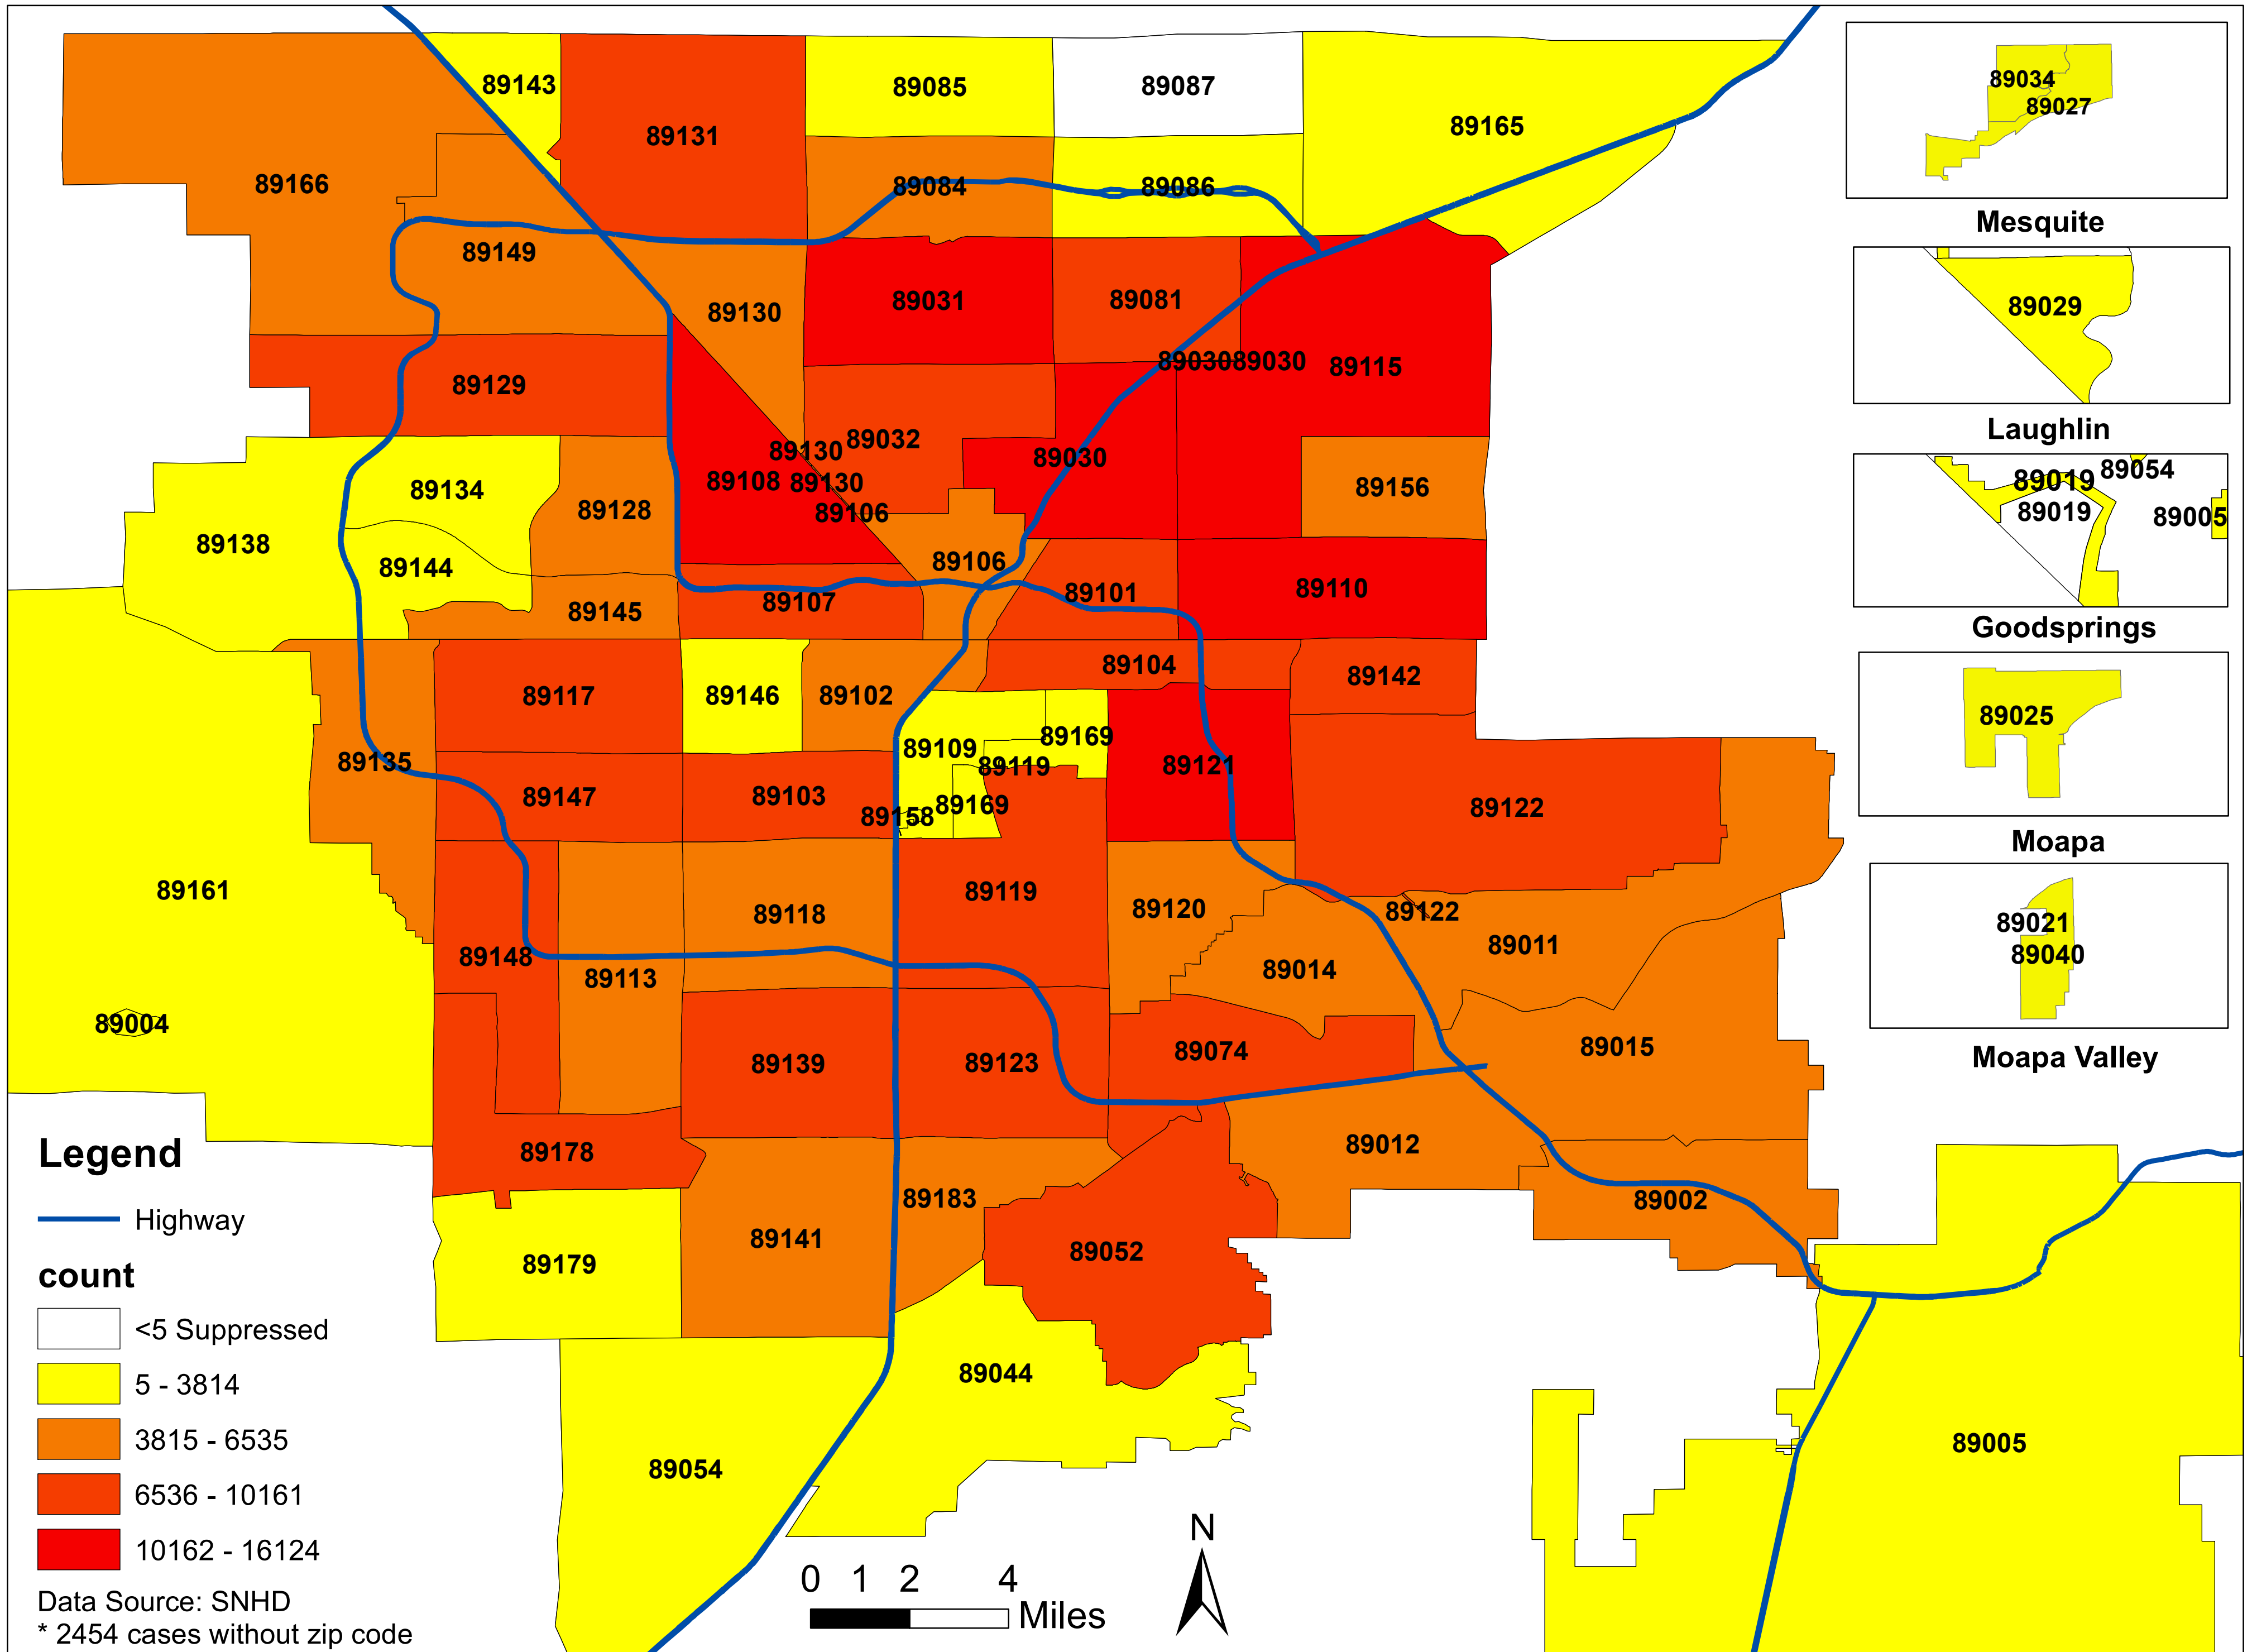

# Number of COVID-19 cases by zip code in Clark county (01.06.2021)

**Note: More than 5 cases reported from 89124**