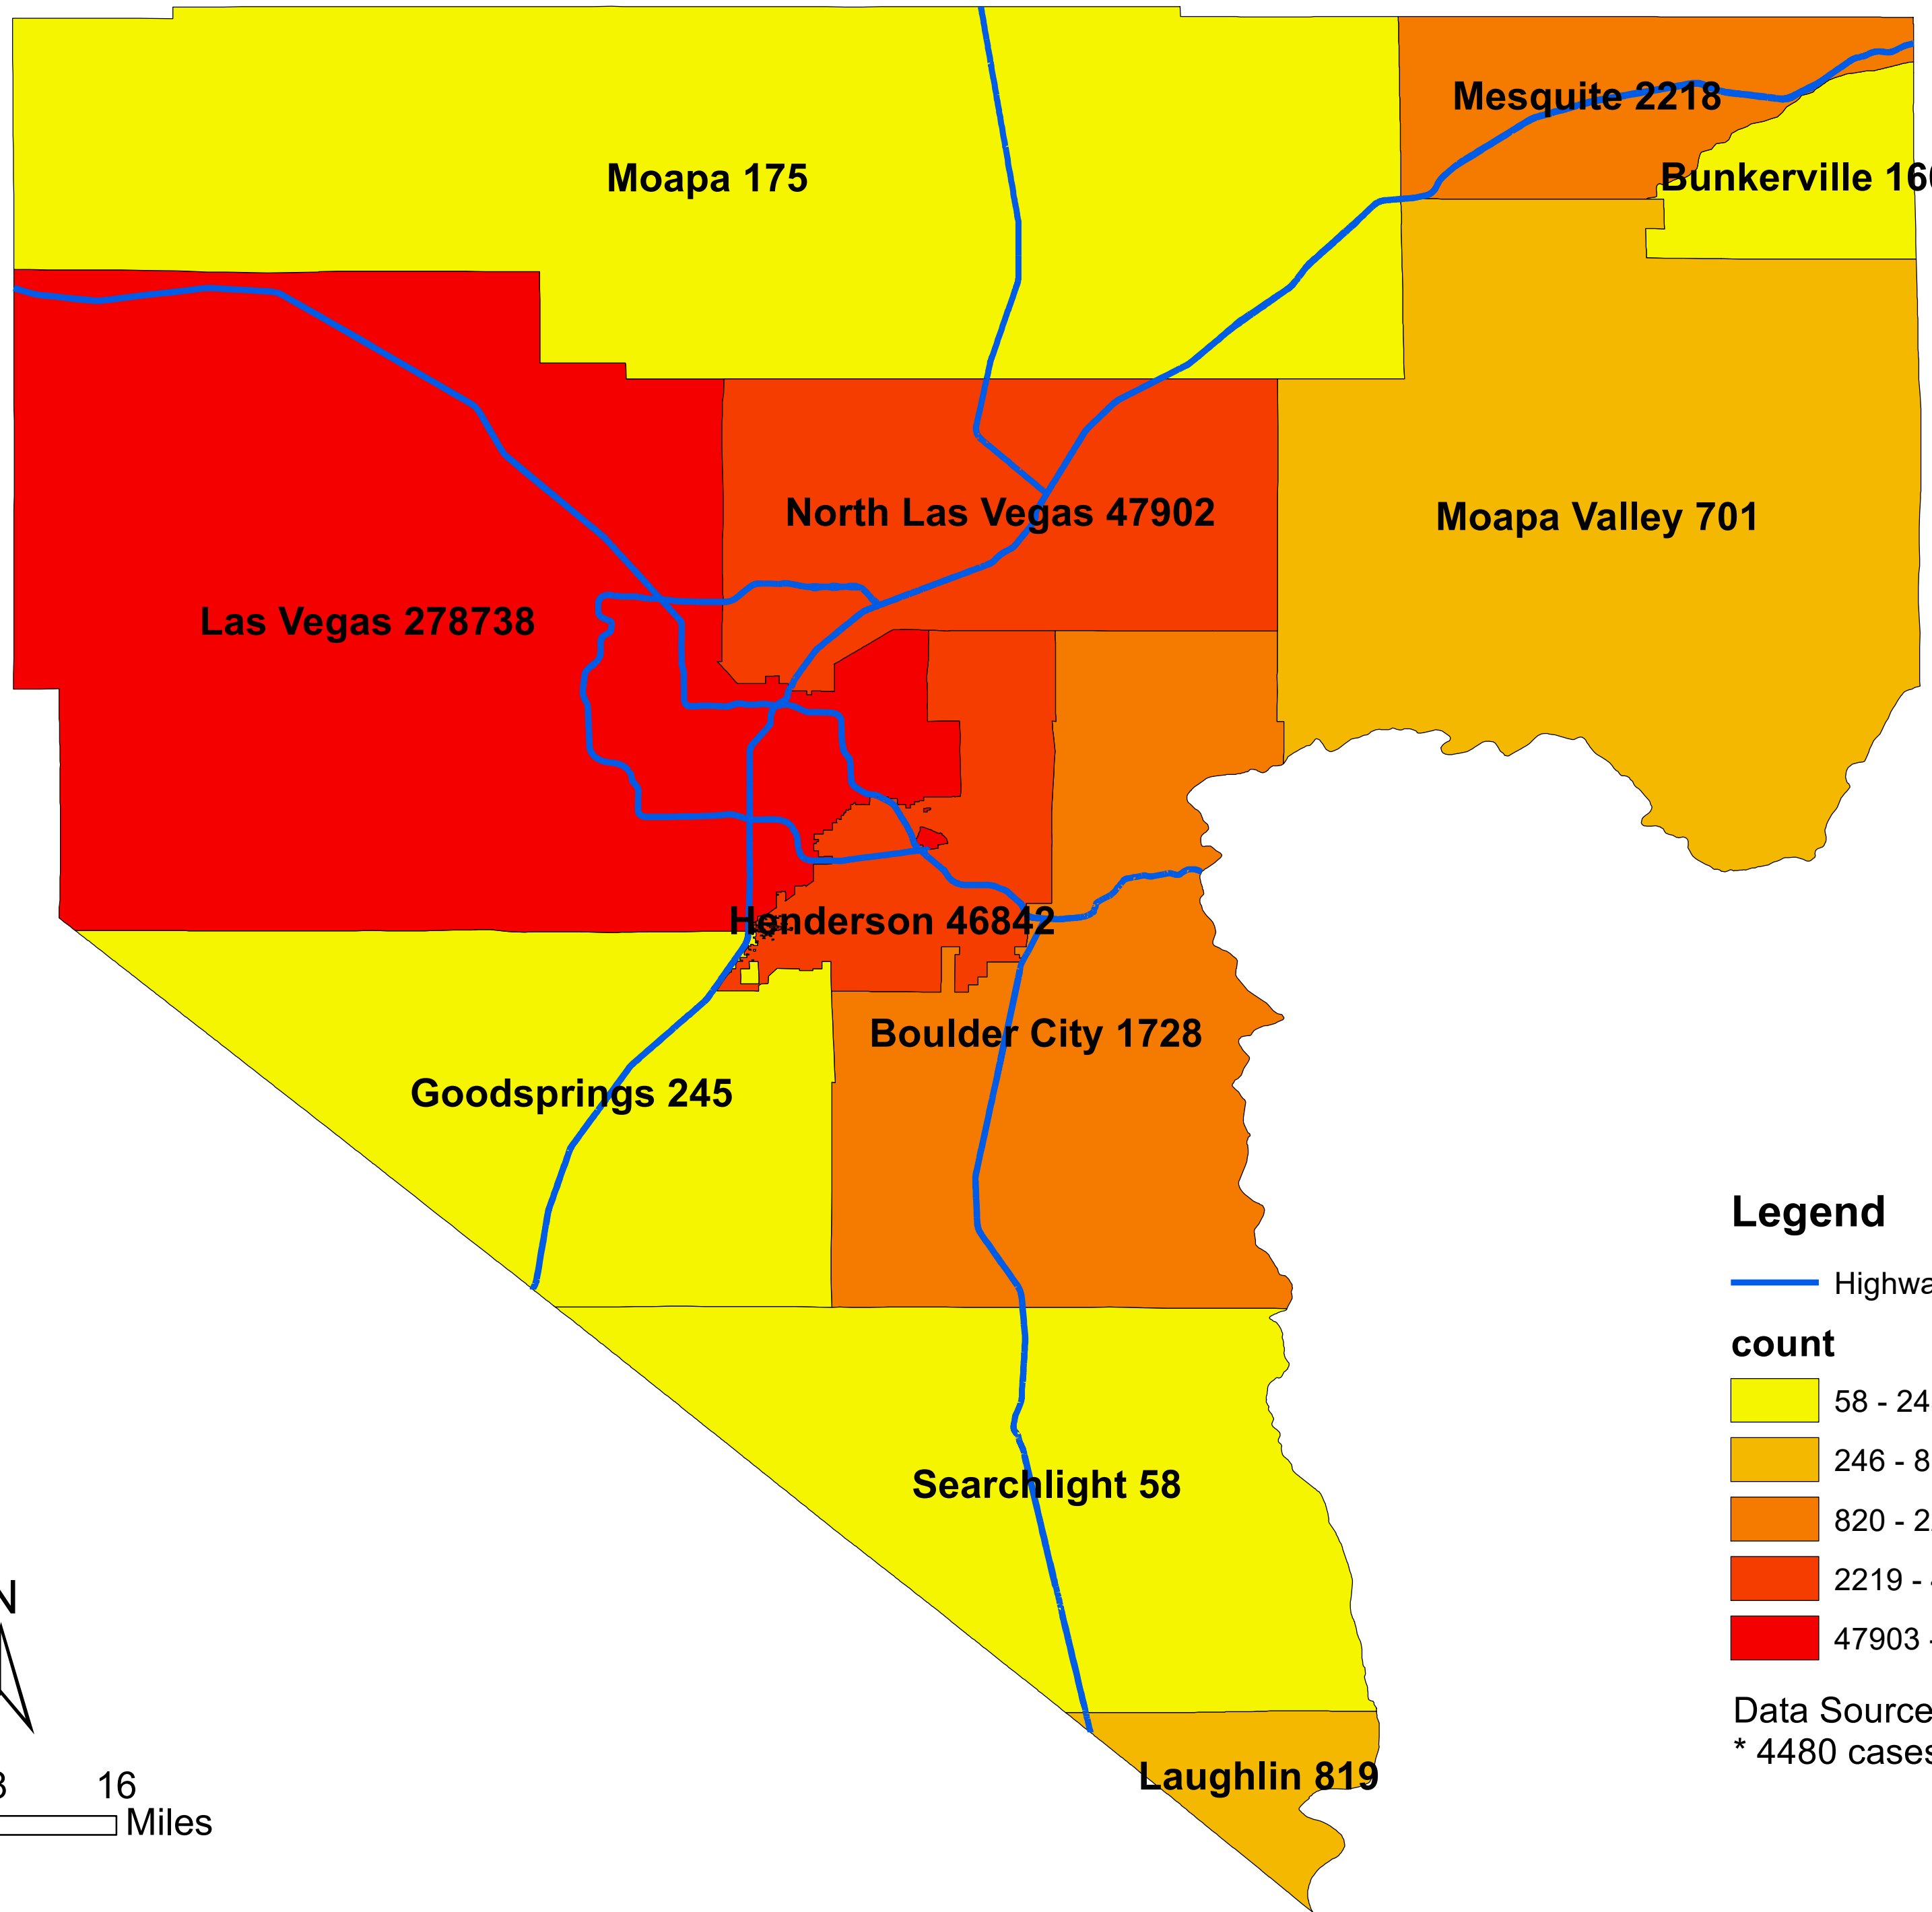

# Number of COVID-19 cases by city in Clark county (01.06.2022)

## Legend

— Highway

### count

- 58 - 245
- 246 - 819
- 820 - 2218
- 2219 - 47902
- 47903 - 278738

Data Source: SNHD

\* 4480 cases without city information

0 4 8 16 Miles