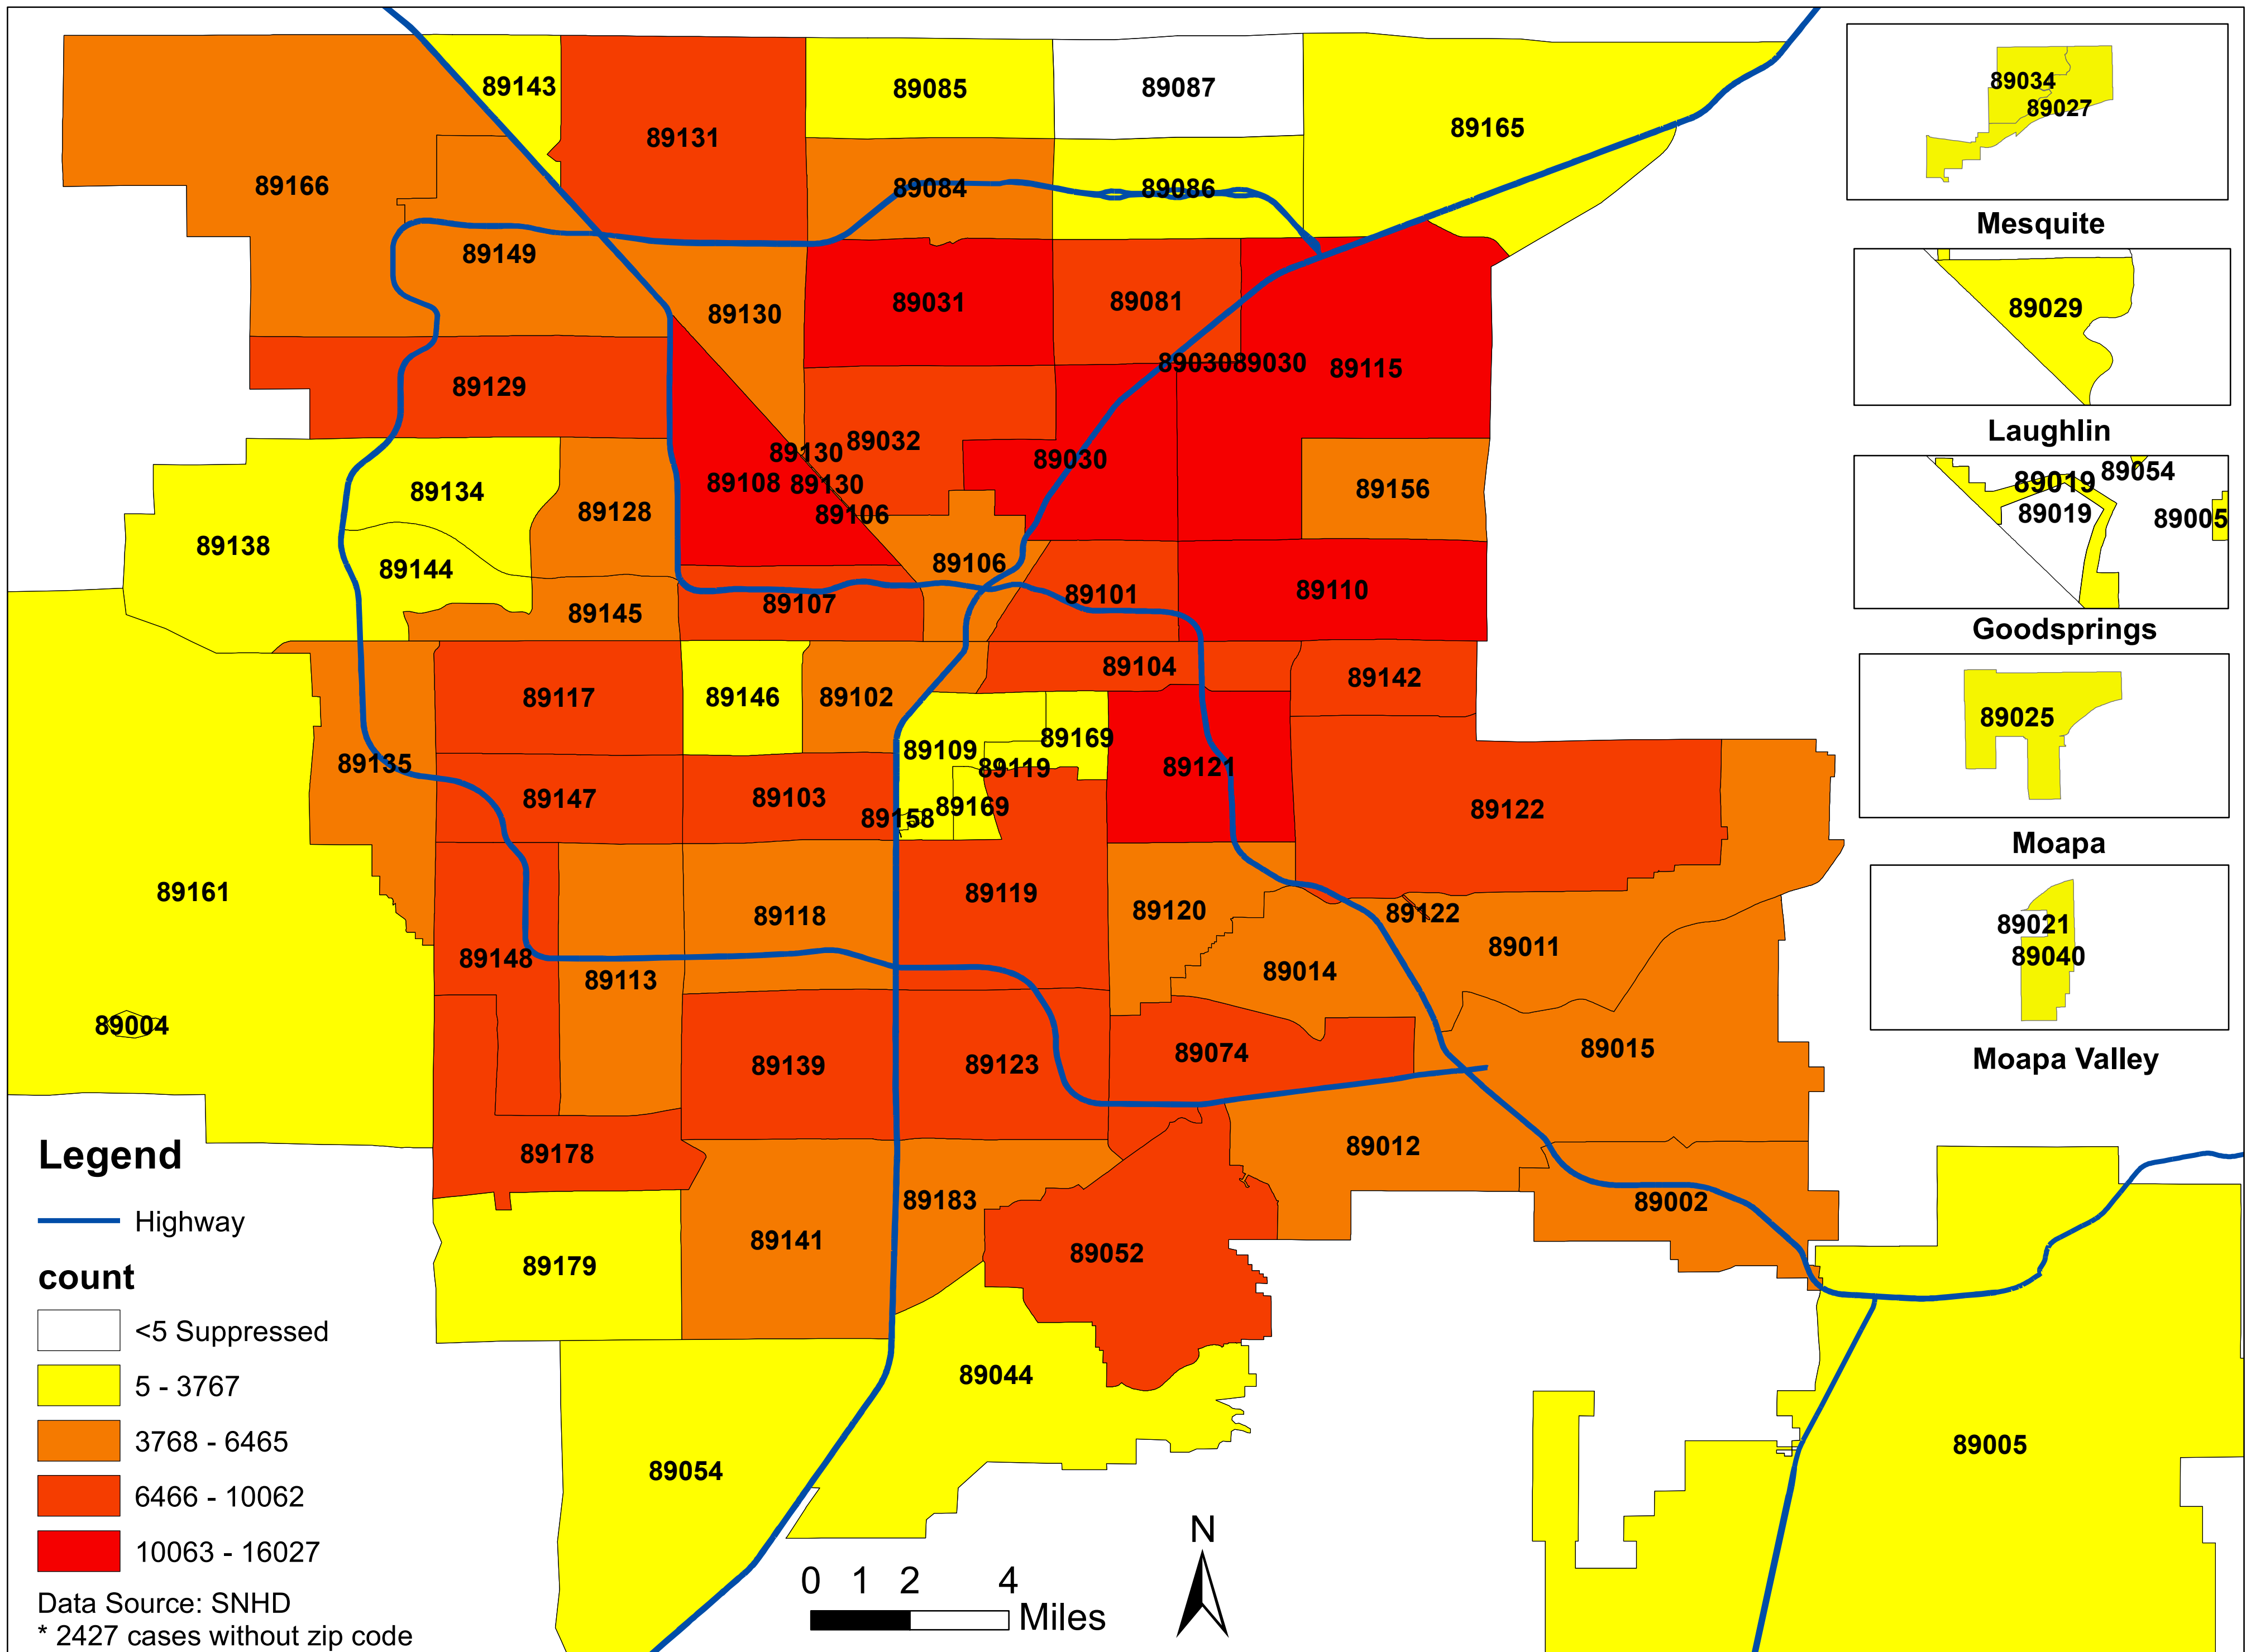

# Number of COVID-19 cases by zip code in Clark county (01.05.2021)

**Note: More than 5 cases reported from 89124**