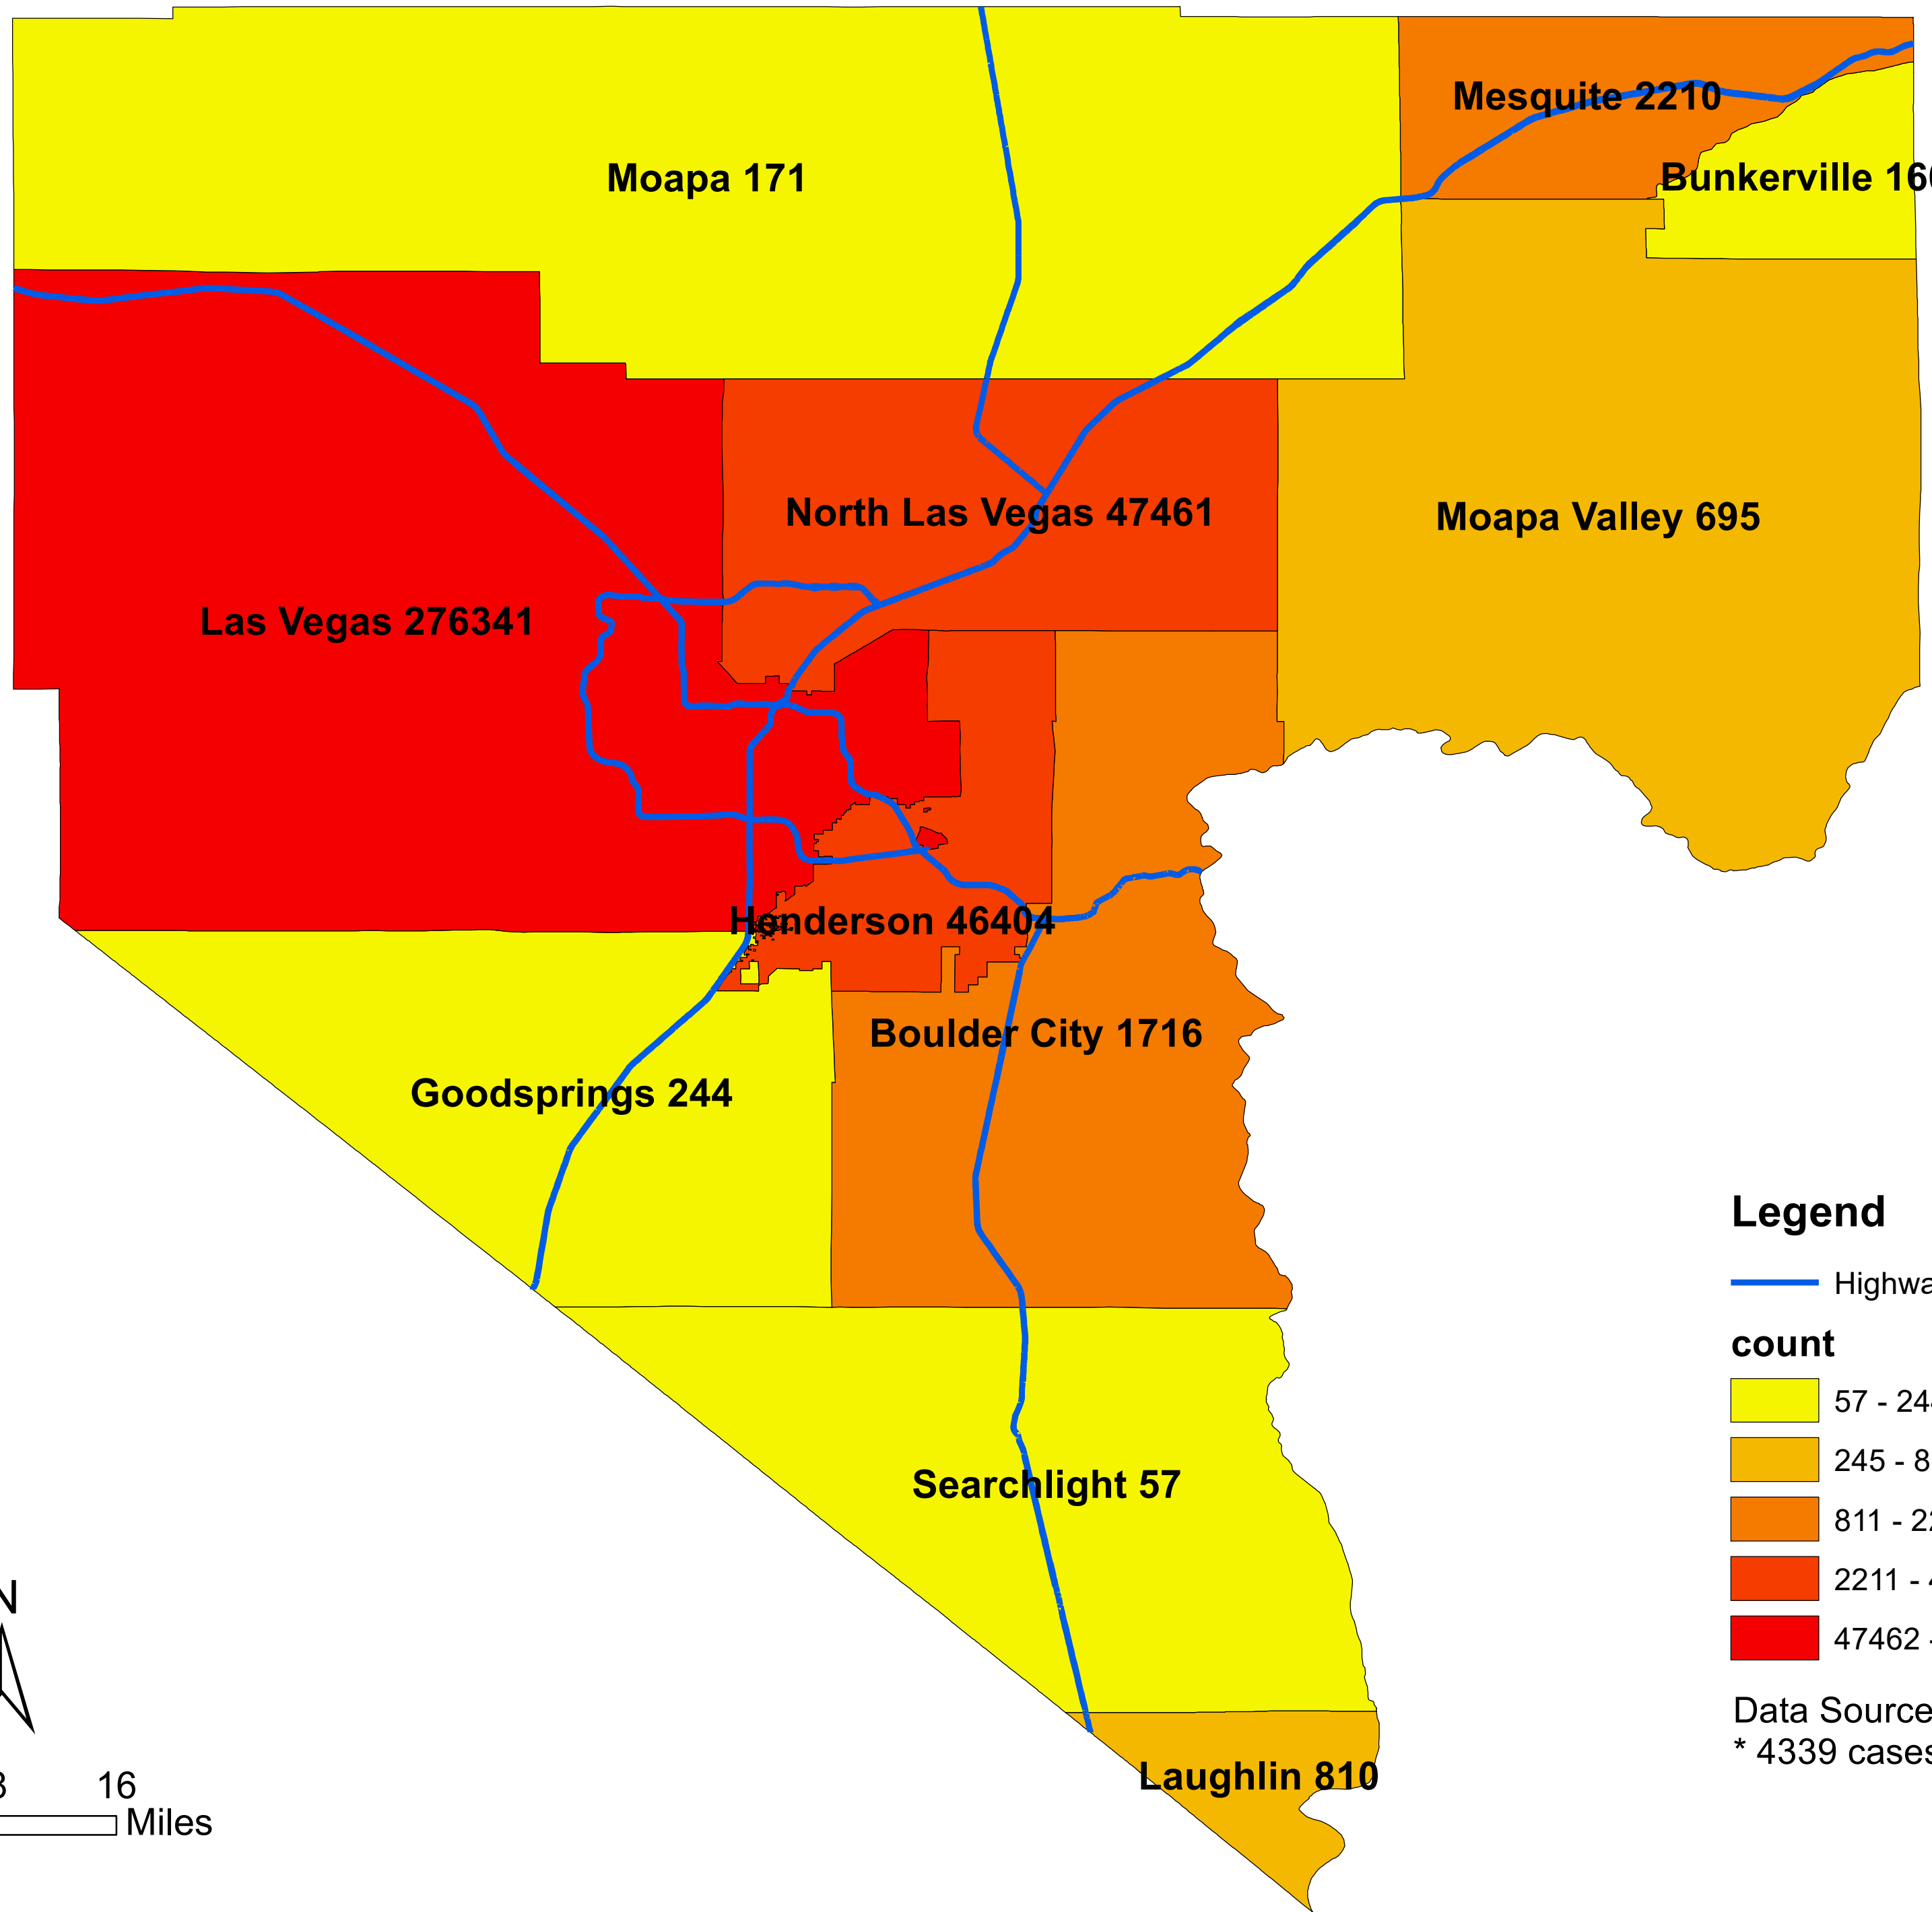

Number of COVID-19 cases by city in Clark county (01.05.2022)

Legend

— Highway

count

- 57 - 244
- 245 - 810
- 811 - 2210
- 2211 - 47461
- 47462 - 276341

Data Source: SNHD

* 4339 cases without city information

0 4 8 16 Miles