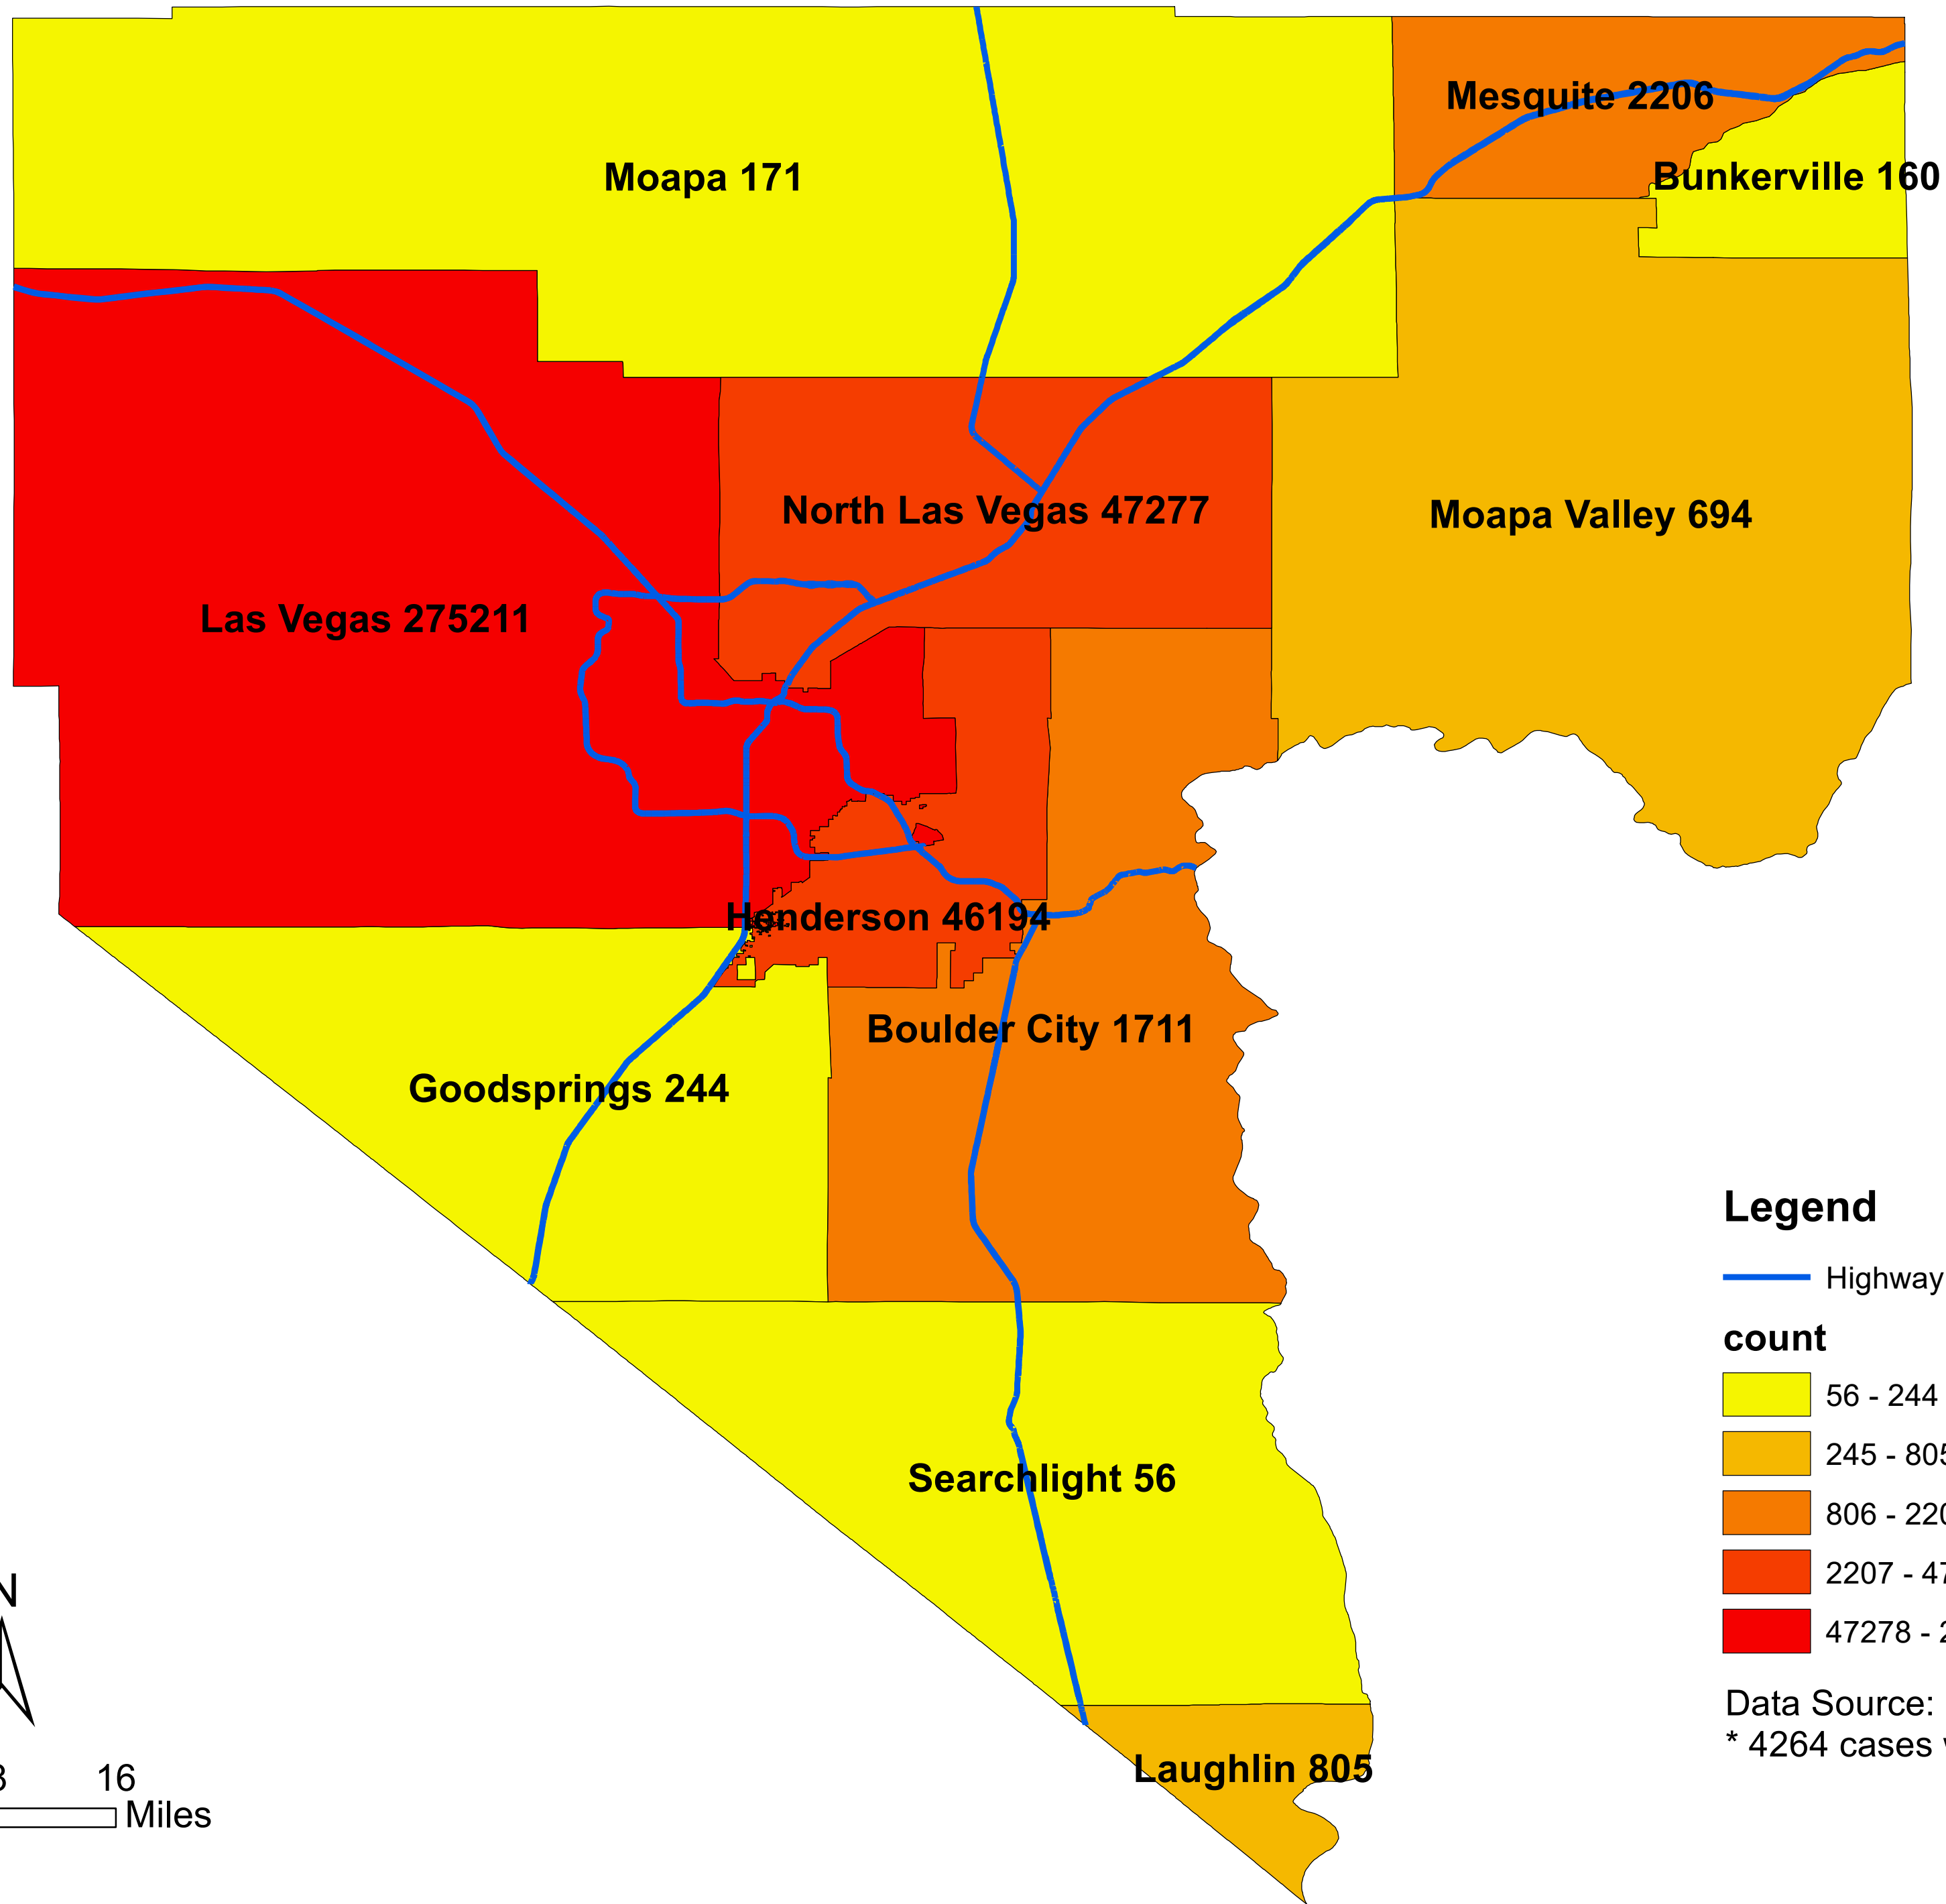

Number of COVID-19 cases by city in Clark county (01.04.2022)

Legend

— Highway

count

- 56 - 244
- 245 - 805
- 806 - 2,206
- 2,207 - 47,277
- 47,278 - 275,211

Data Source: SNHD

* 4,264 cases without city information

0 4 8 16 Miles