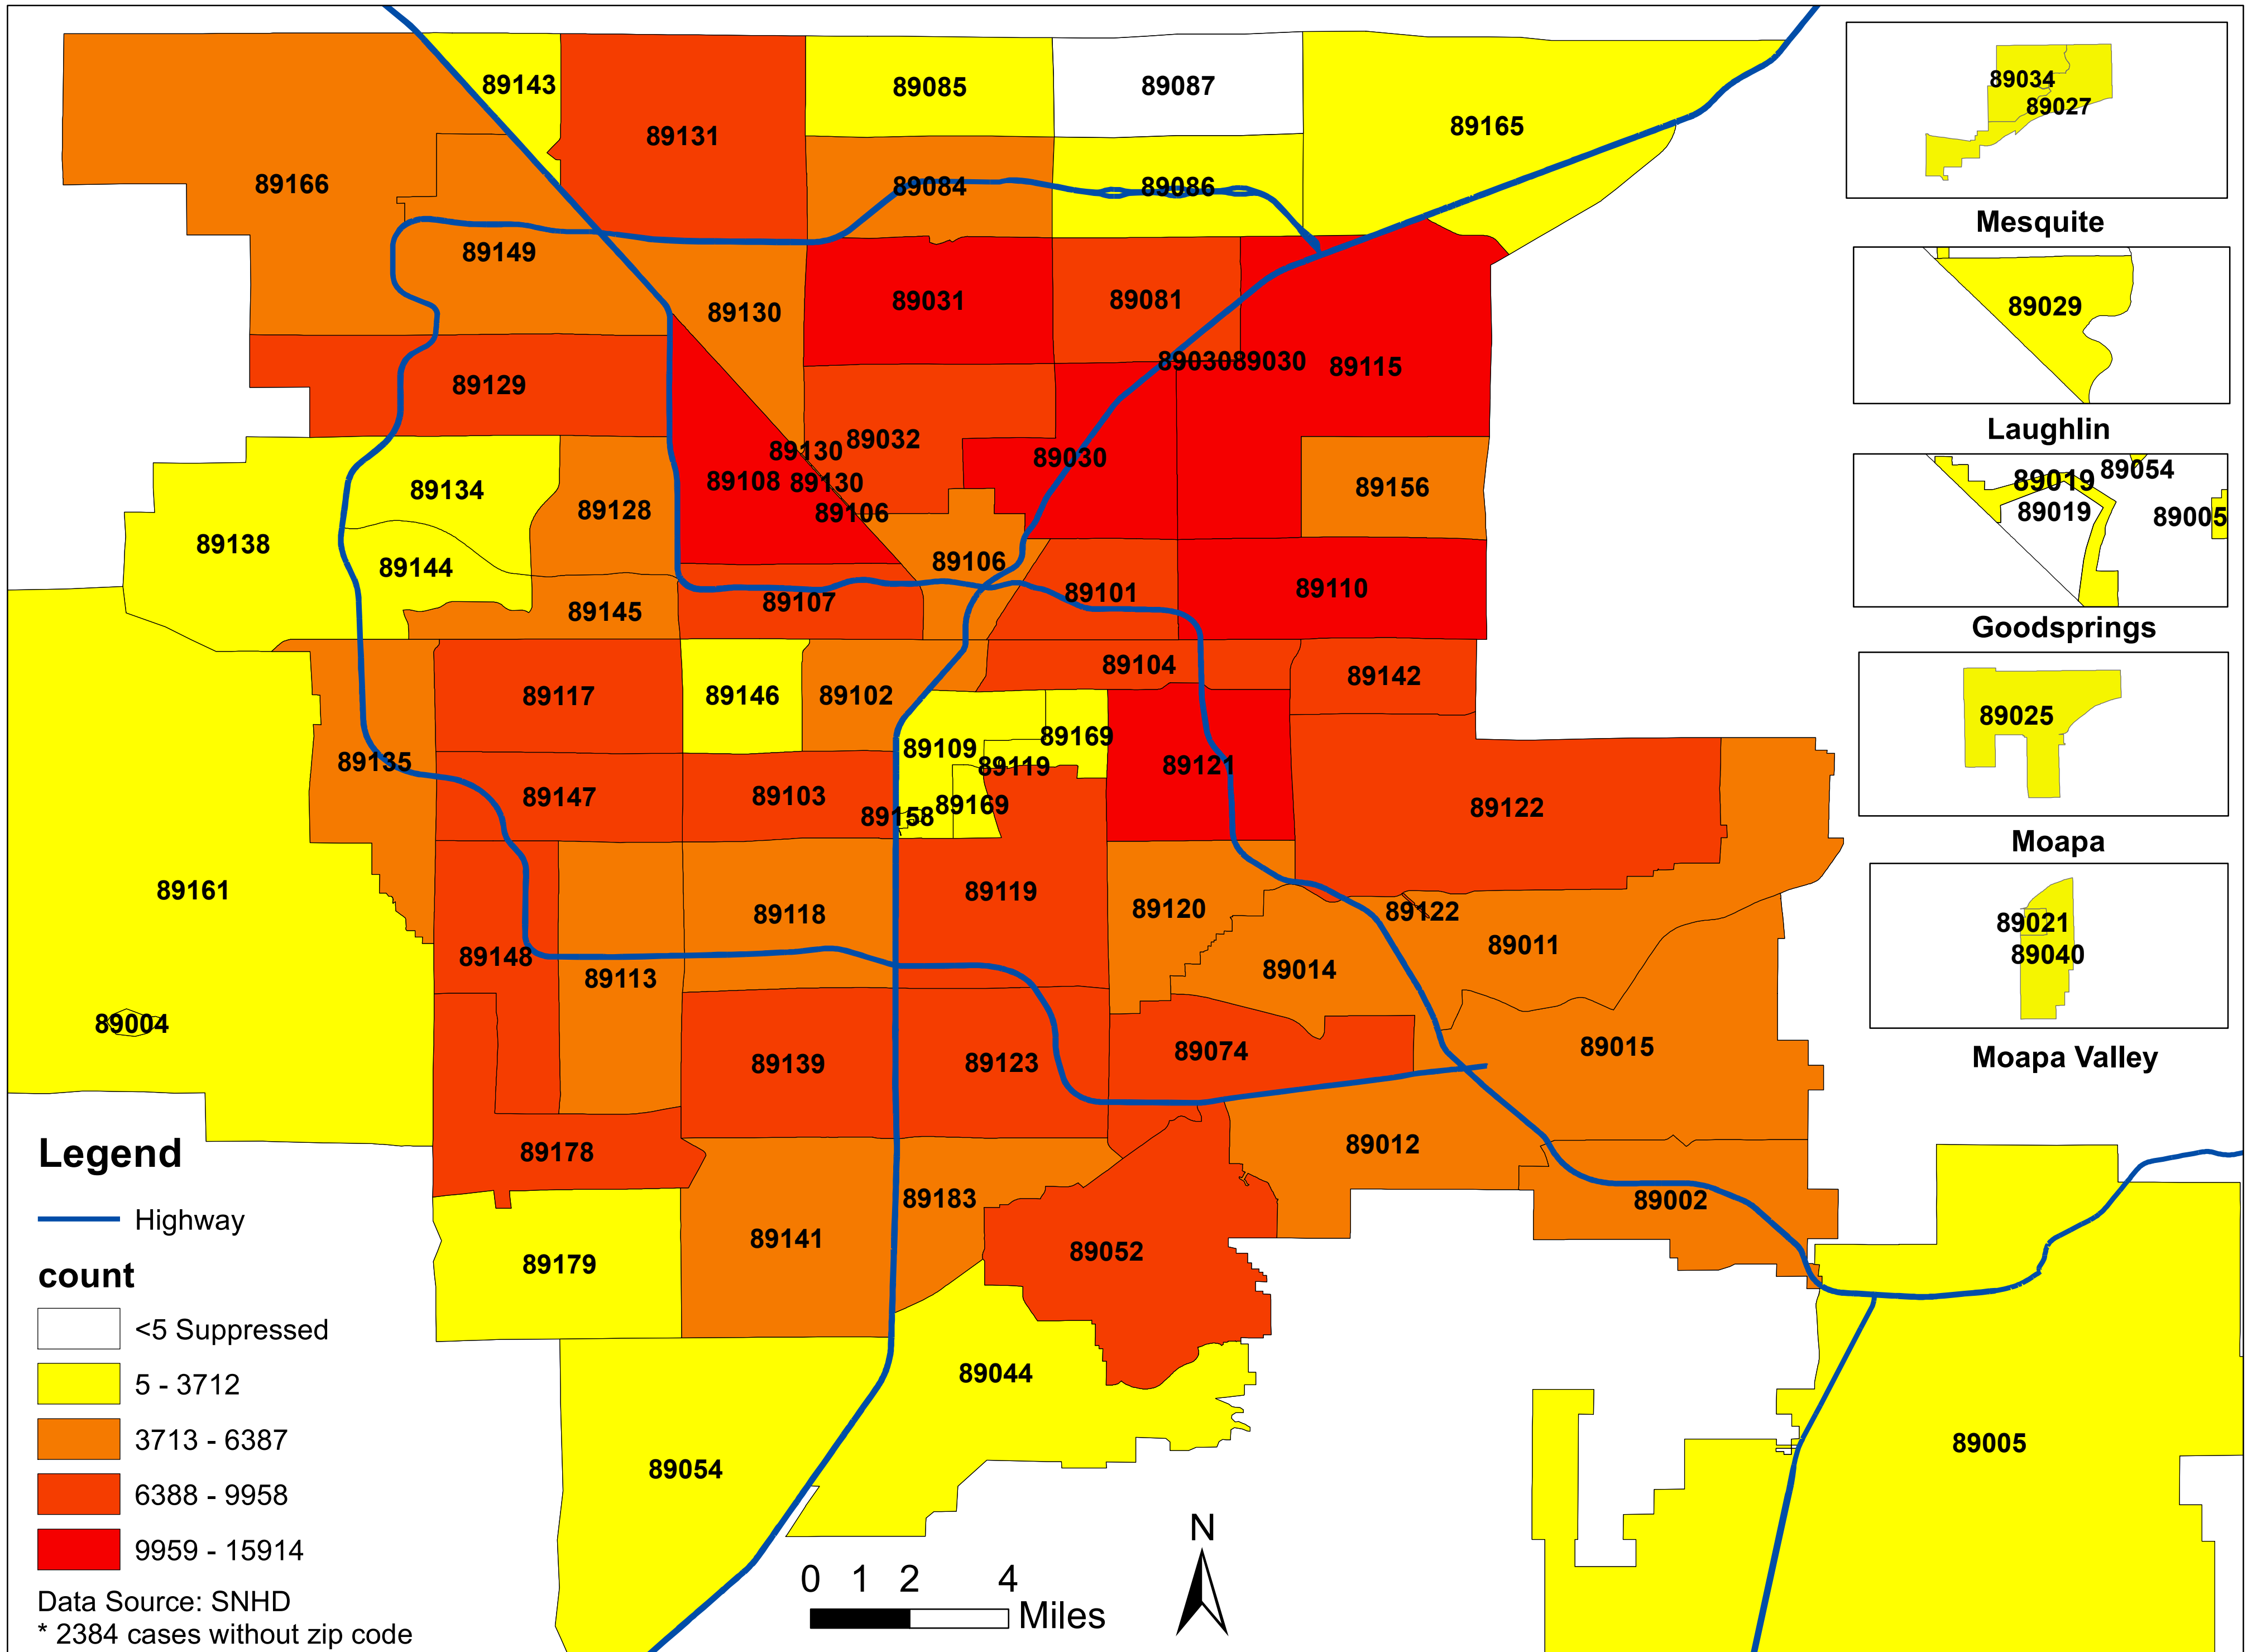

# Number of COVID-19 cases by zip code in Clark county (01.03.2021)

**Note: More than 5 cases reported from 89124**