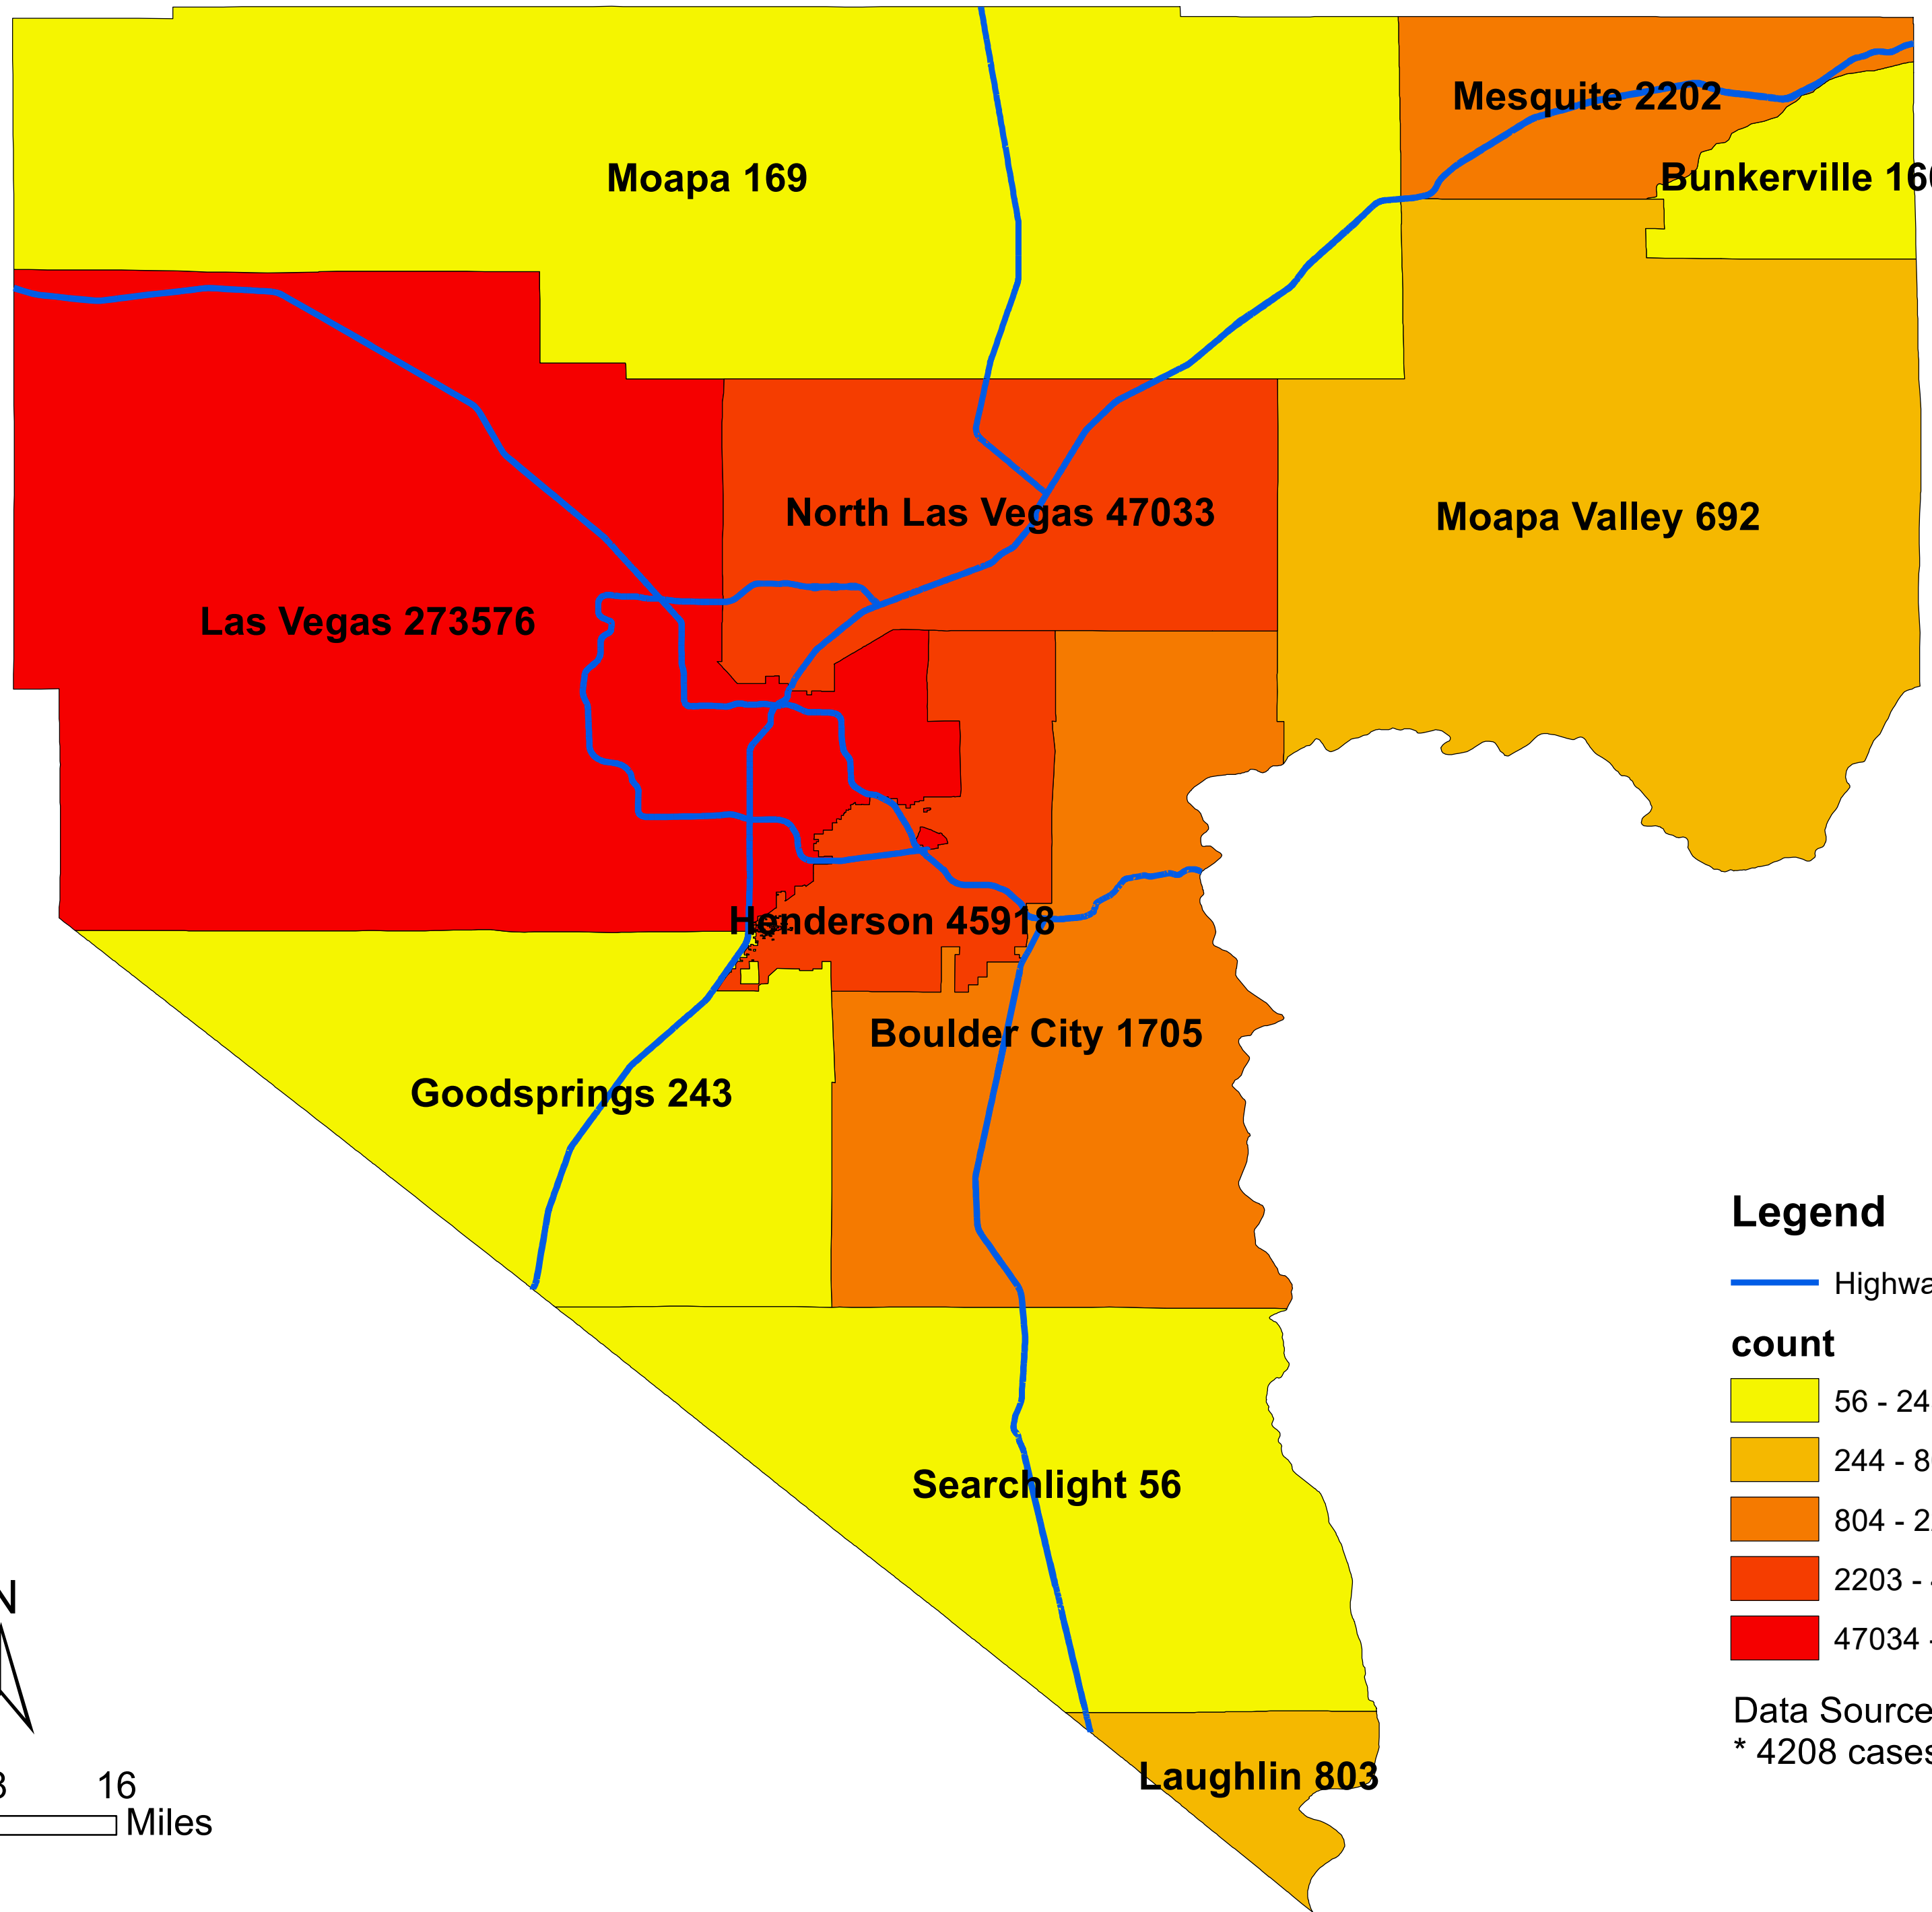

Number of COVID-19 cases by city in Clark county (01.03.2022)

Legend

— Highway

count

- 56 - 243
- 244 - 803
- 804 - 2202
- 2203 - 47033
- 47034 - 273576

Data Source: SNHD

* 4208 cases without city information

0 4 8 16 Miles