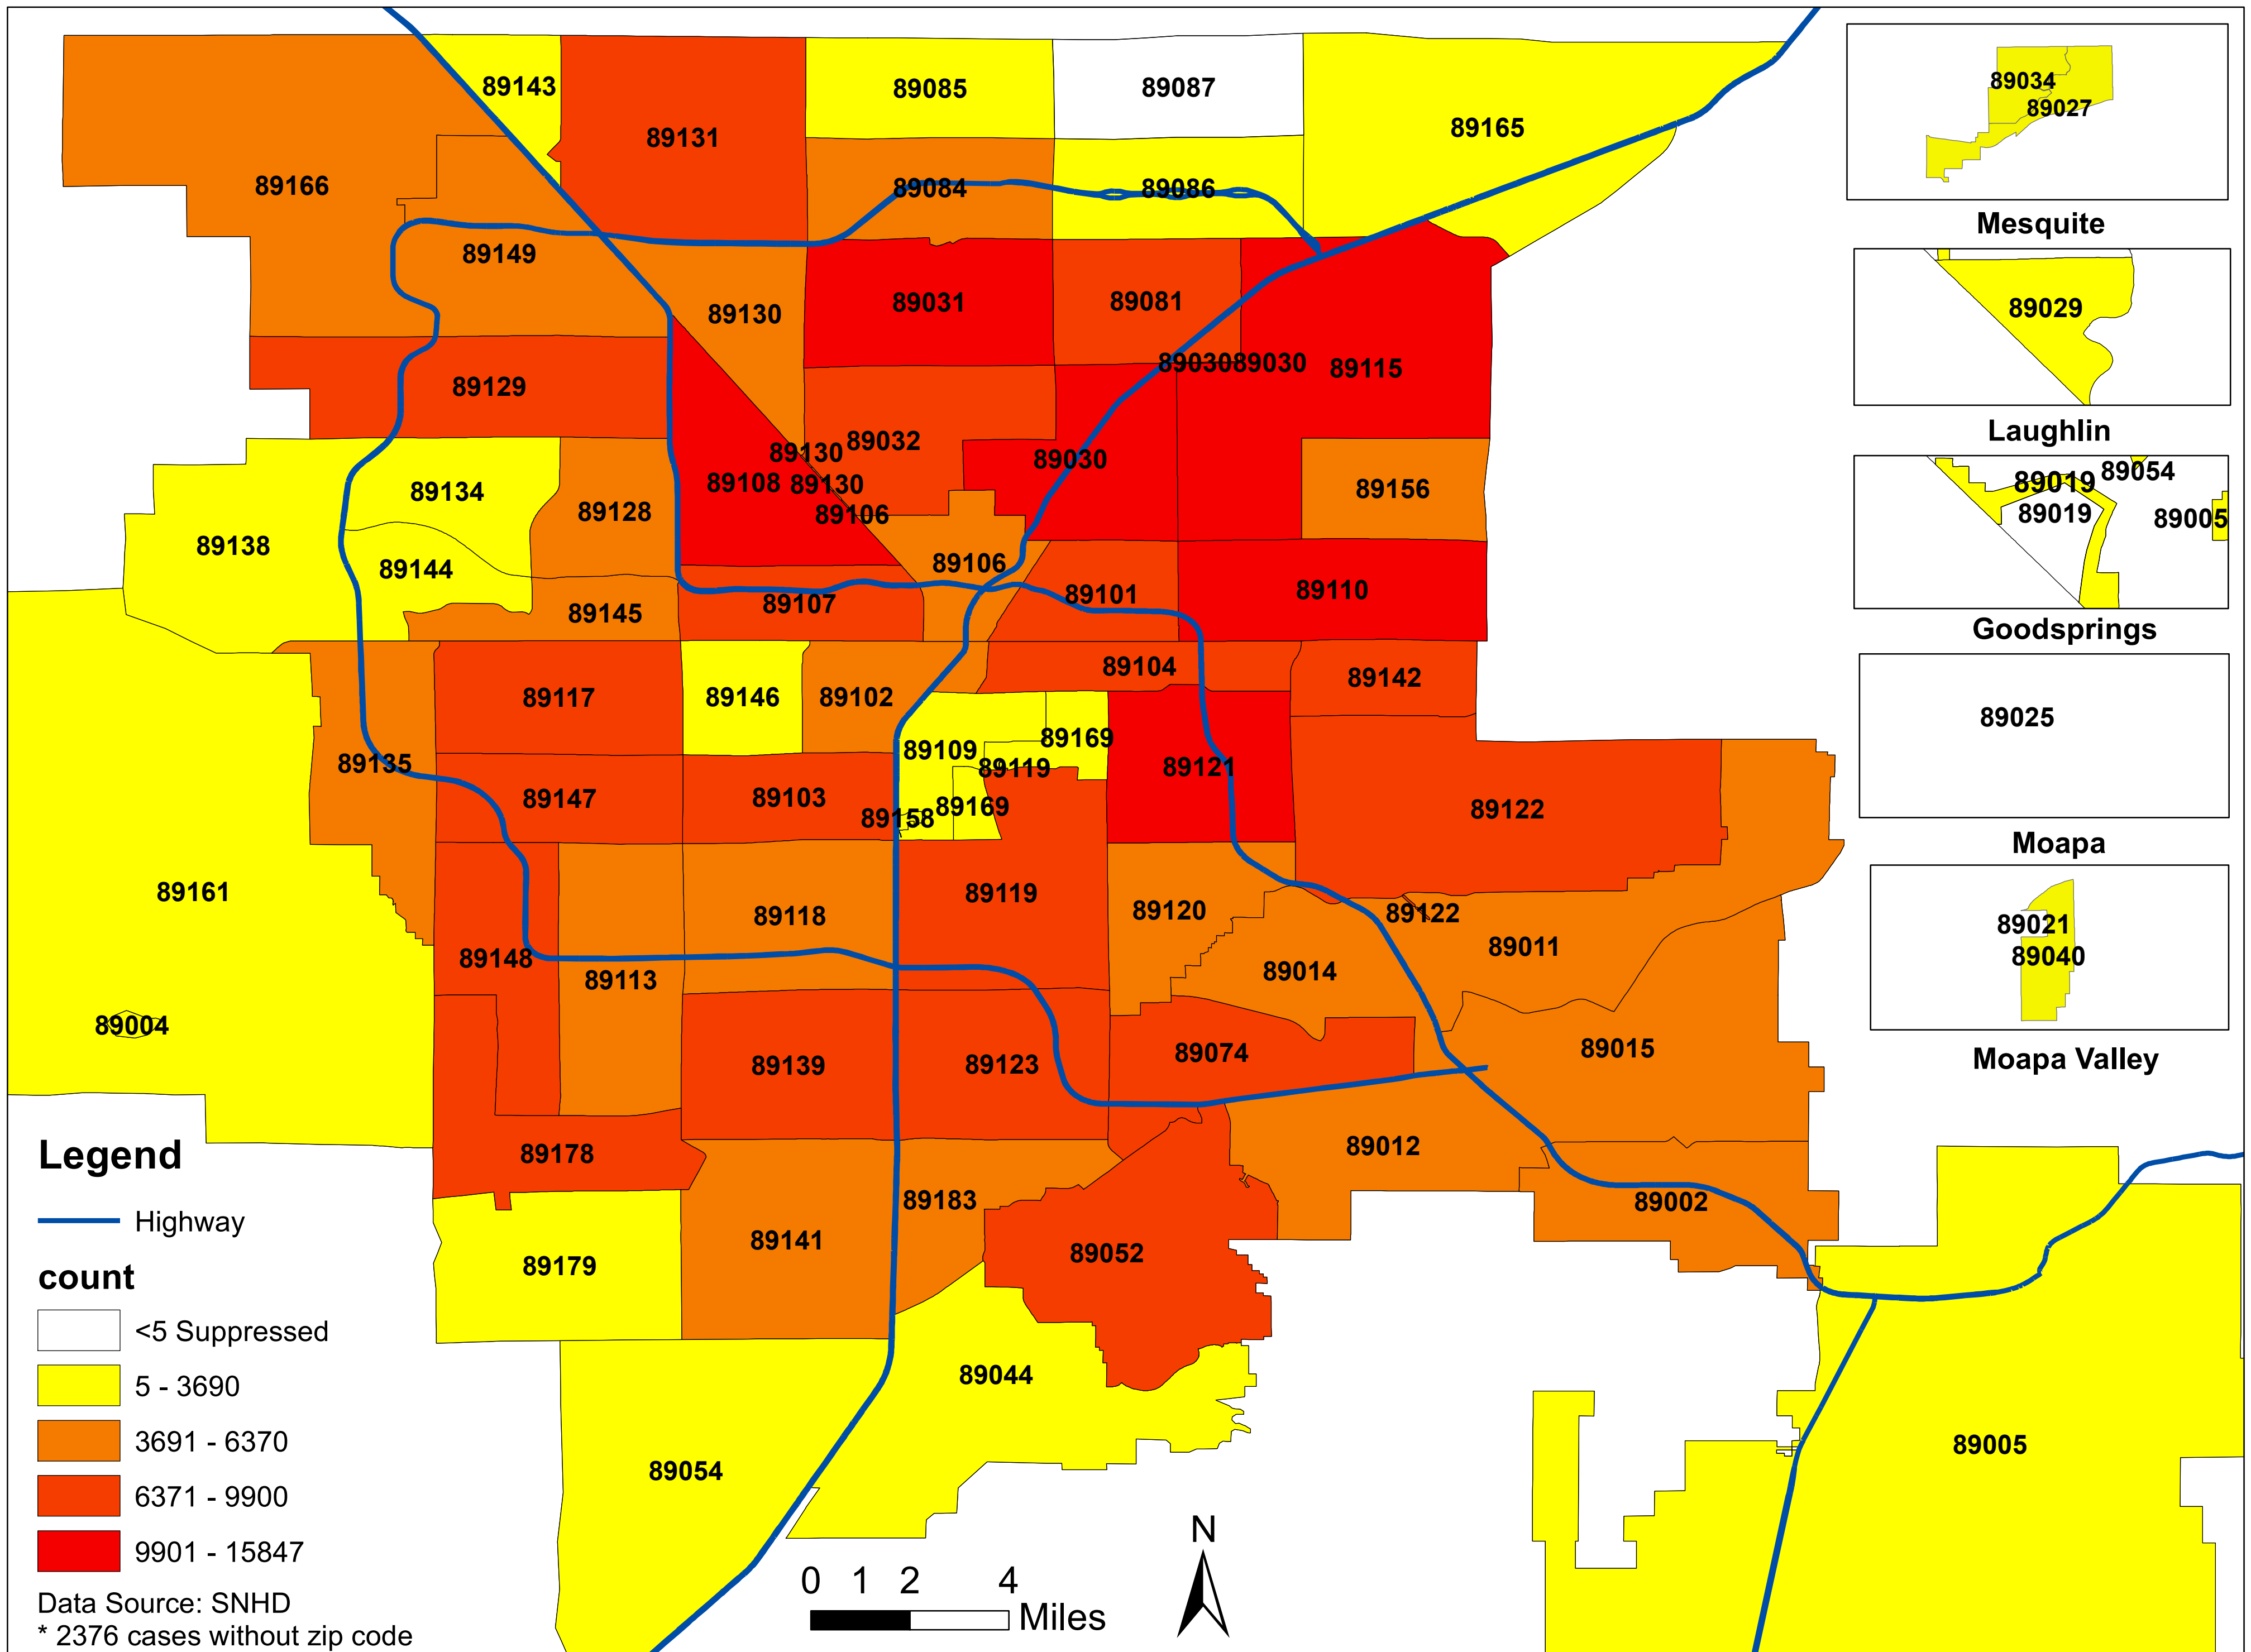

# Number of COVID-19 cases by zip code in Clark county (01.02.2021)

**Note: More than 5 cases reported from 89124**