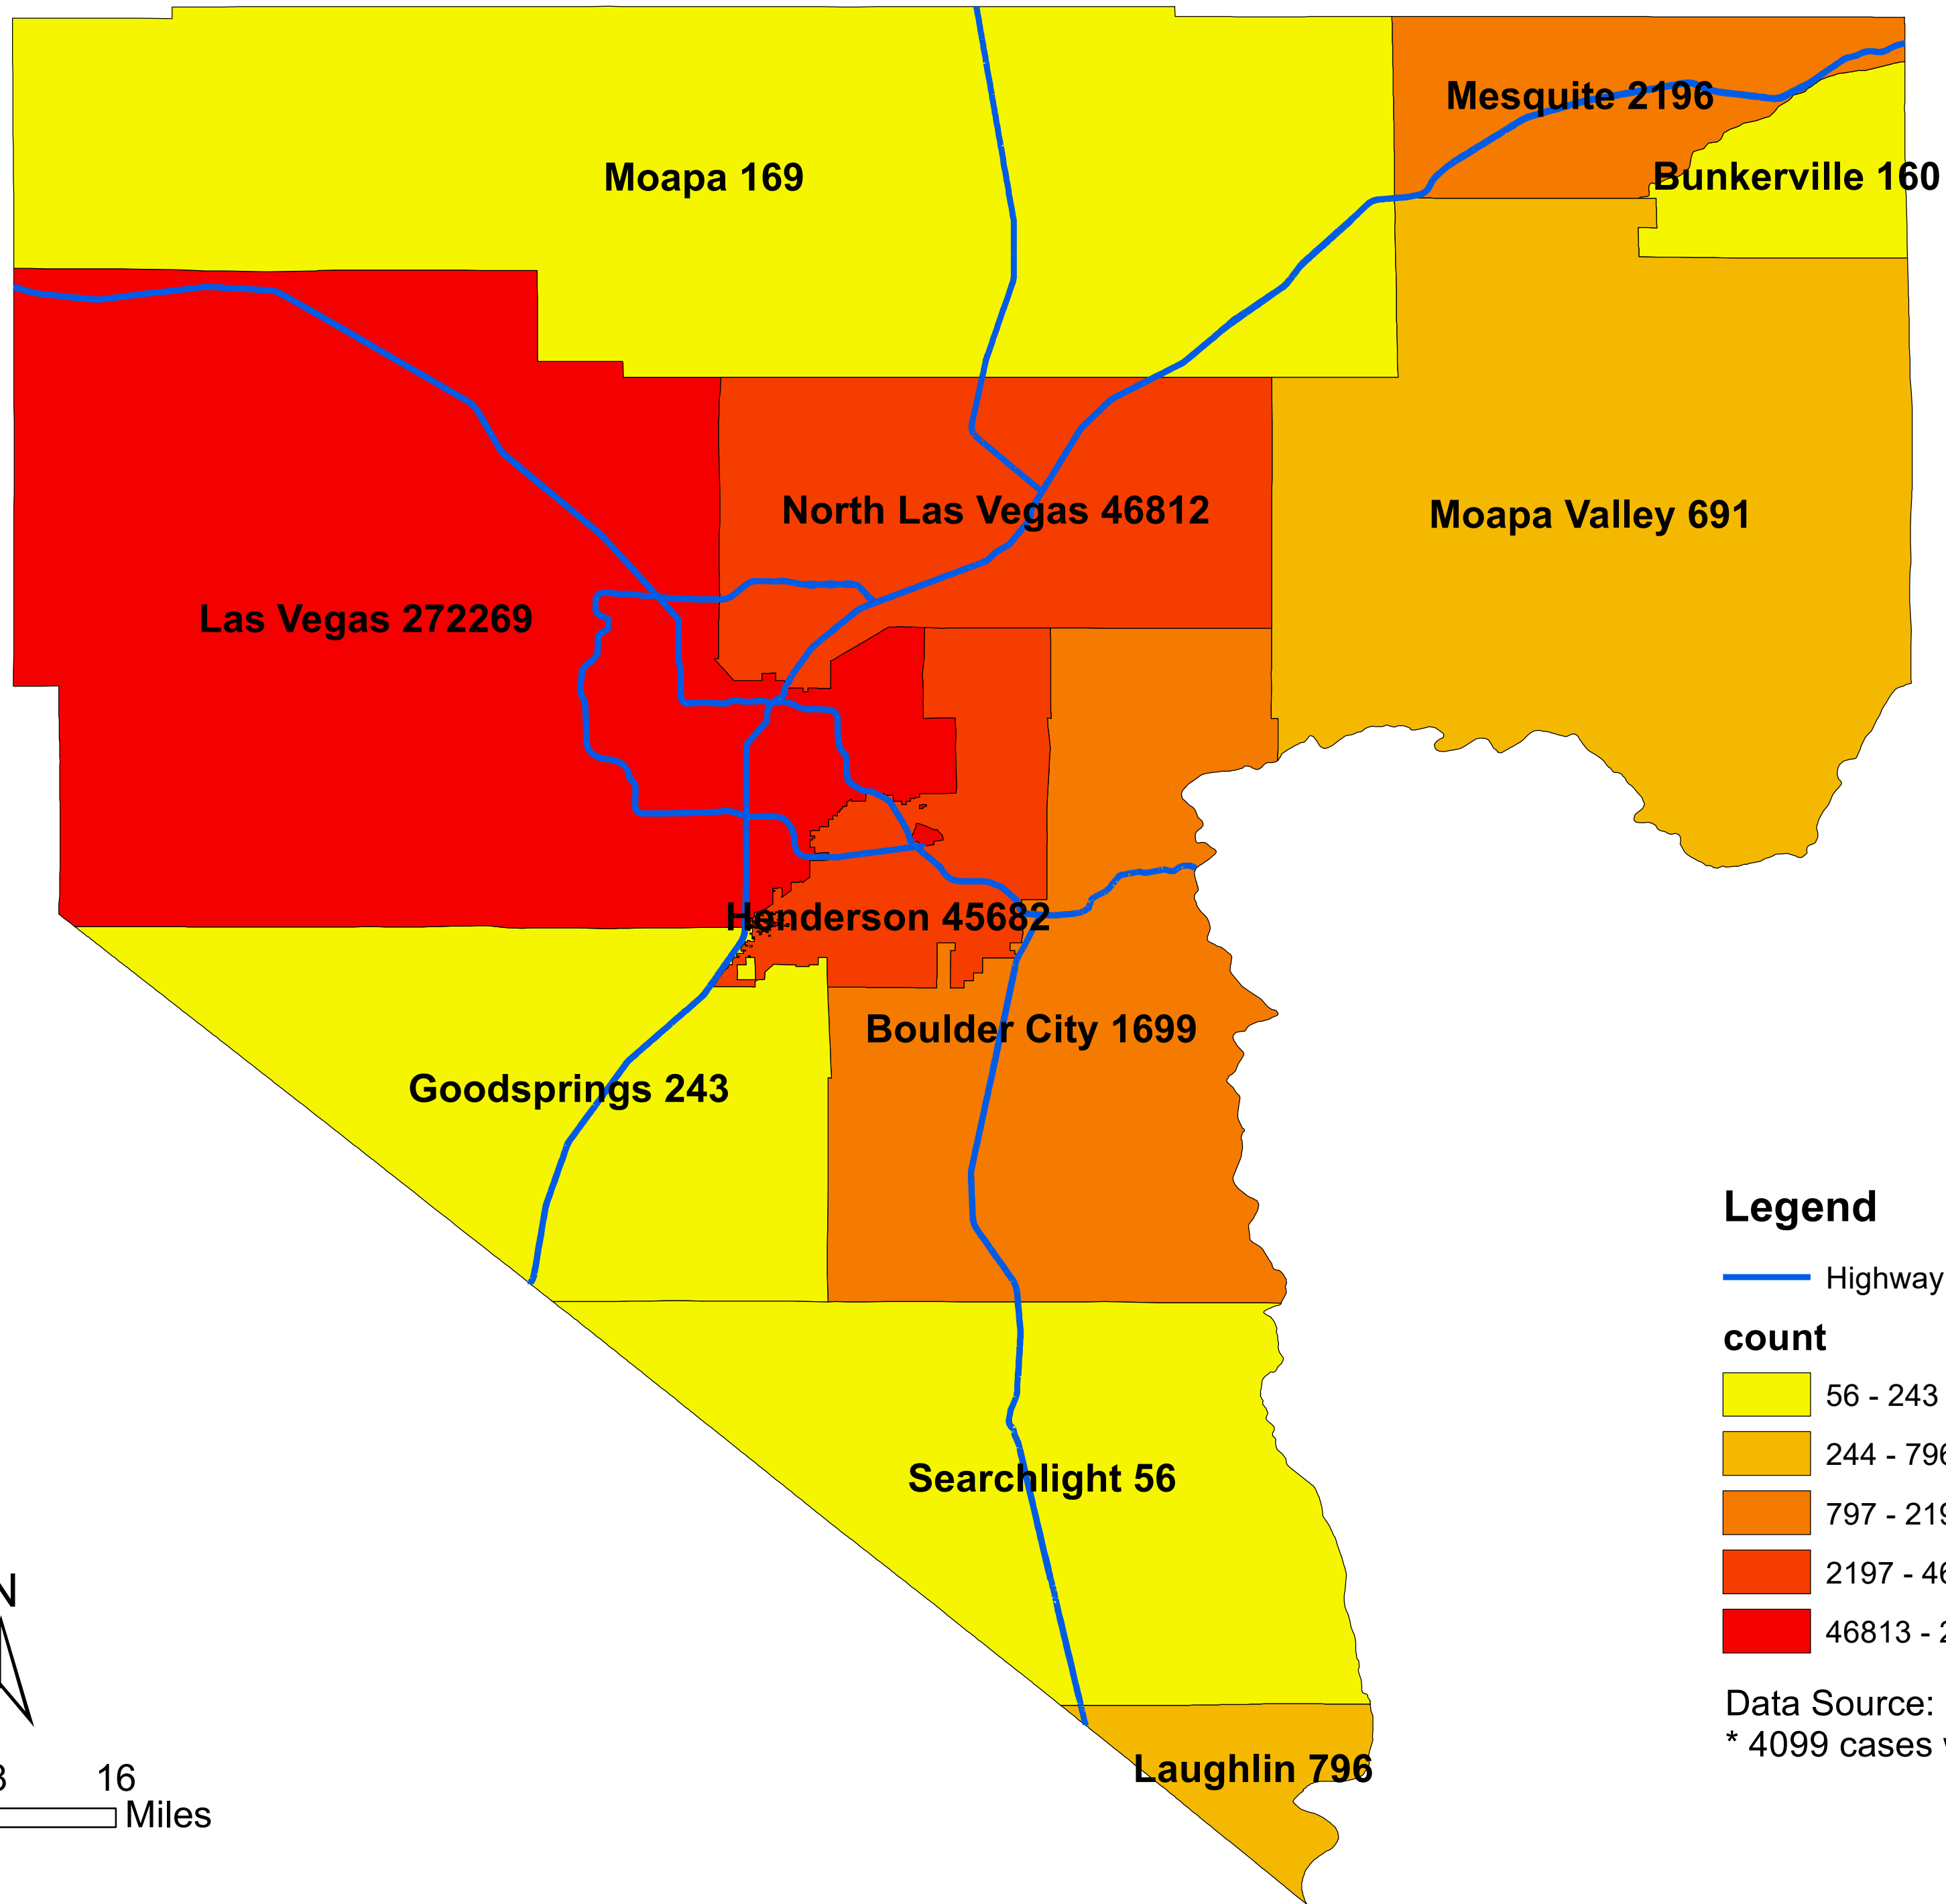

Number of COVID-19 cases by city in Clark county (01.02.2022)

Legend

— Highway

count

- 56 - 243
- 244 - 796
- 797 - 2196
- 2197 - 46812
- 46813 - 272269

Data Source: SNHD

* 4099 cases without city information

0 4 8 16
Miles