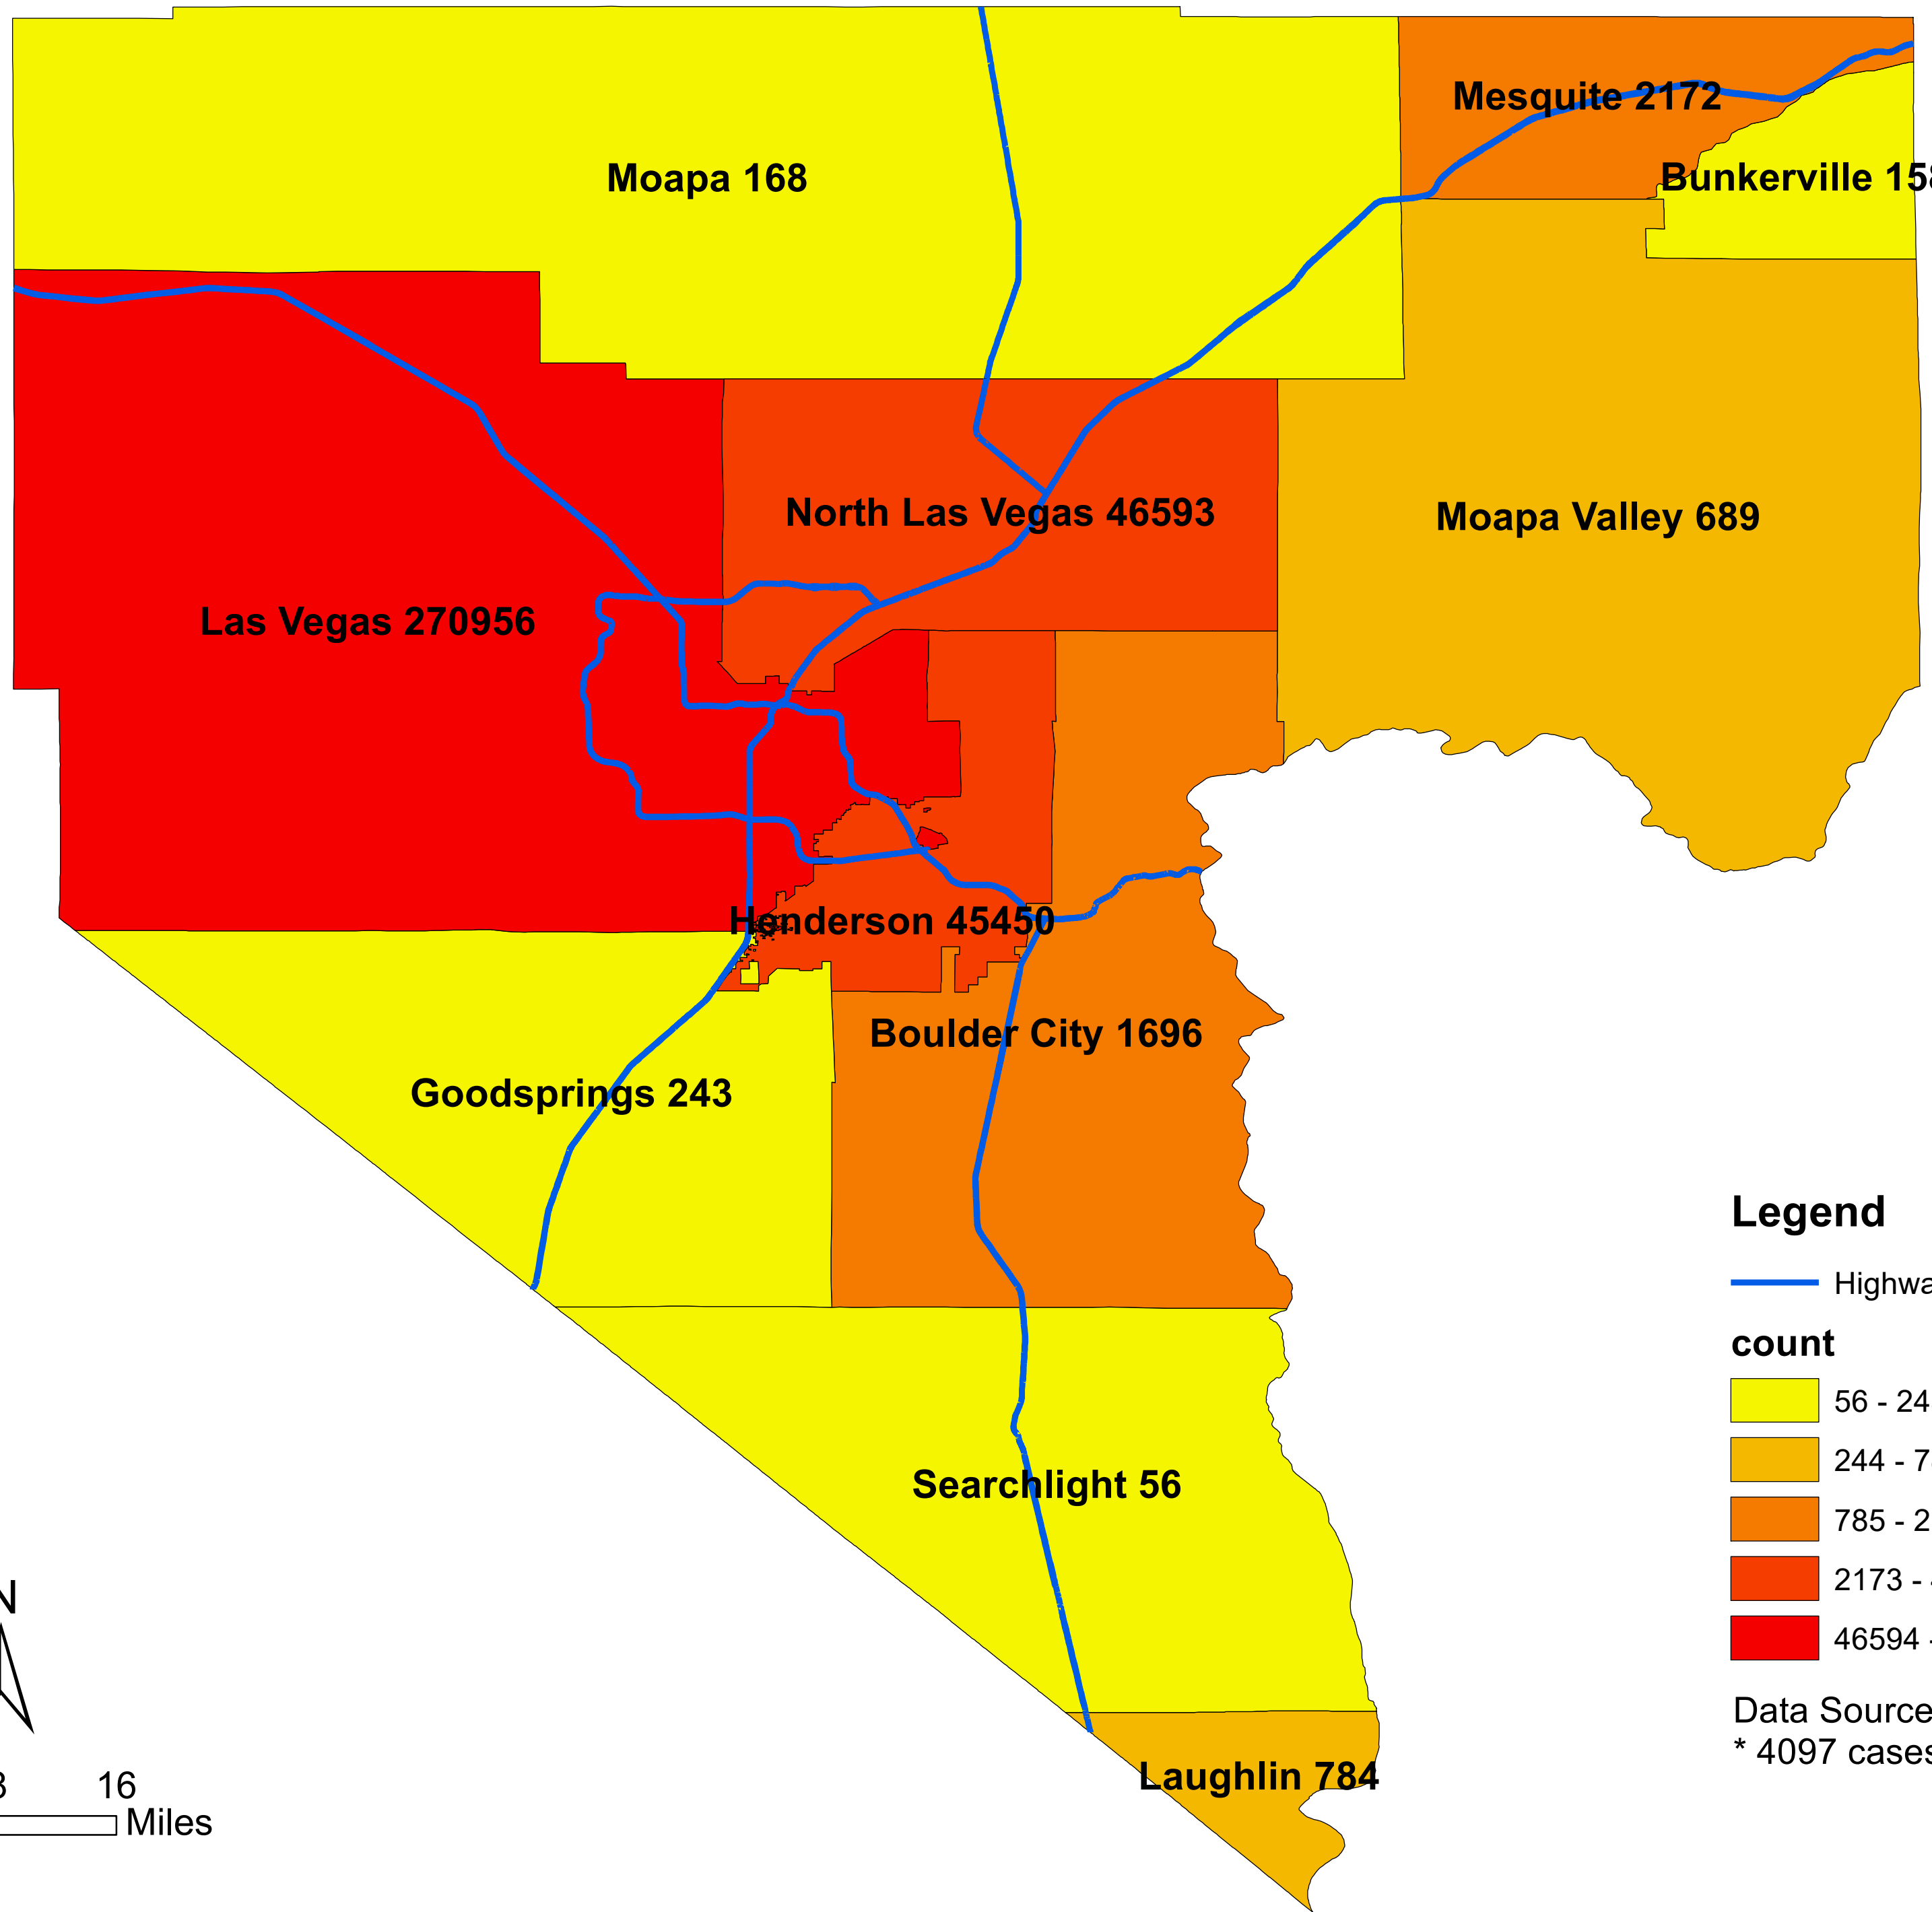

# Number of COVID-19 cases by city in Clark county (01.01.2022)

## Legend

— Highway

### count

Data Source: SNHD

\* 4097 cases without city information

0 4 8 16 Miles