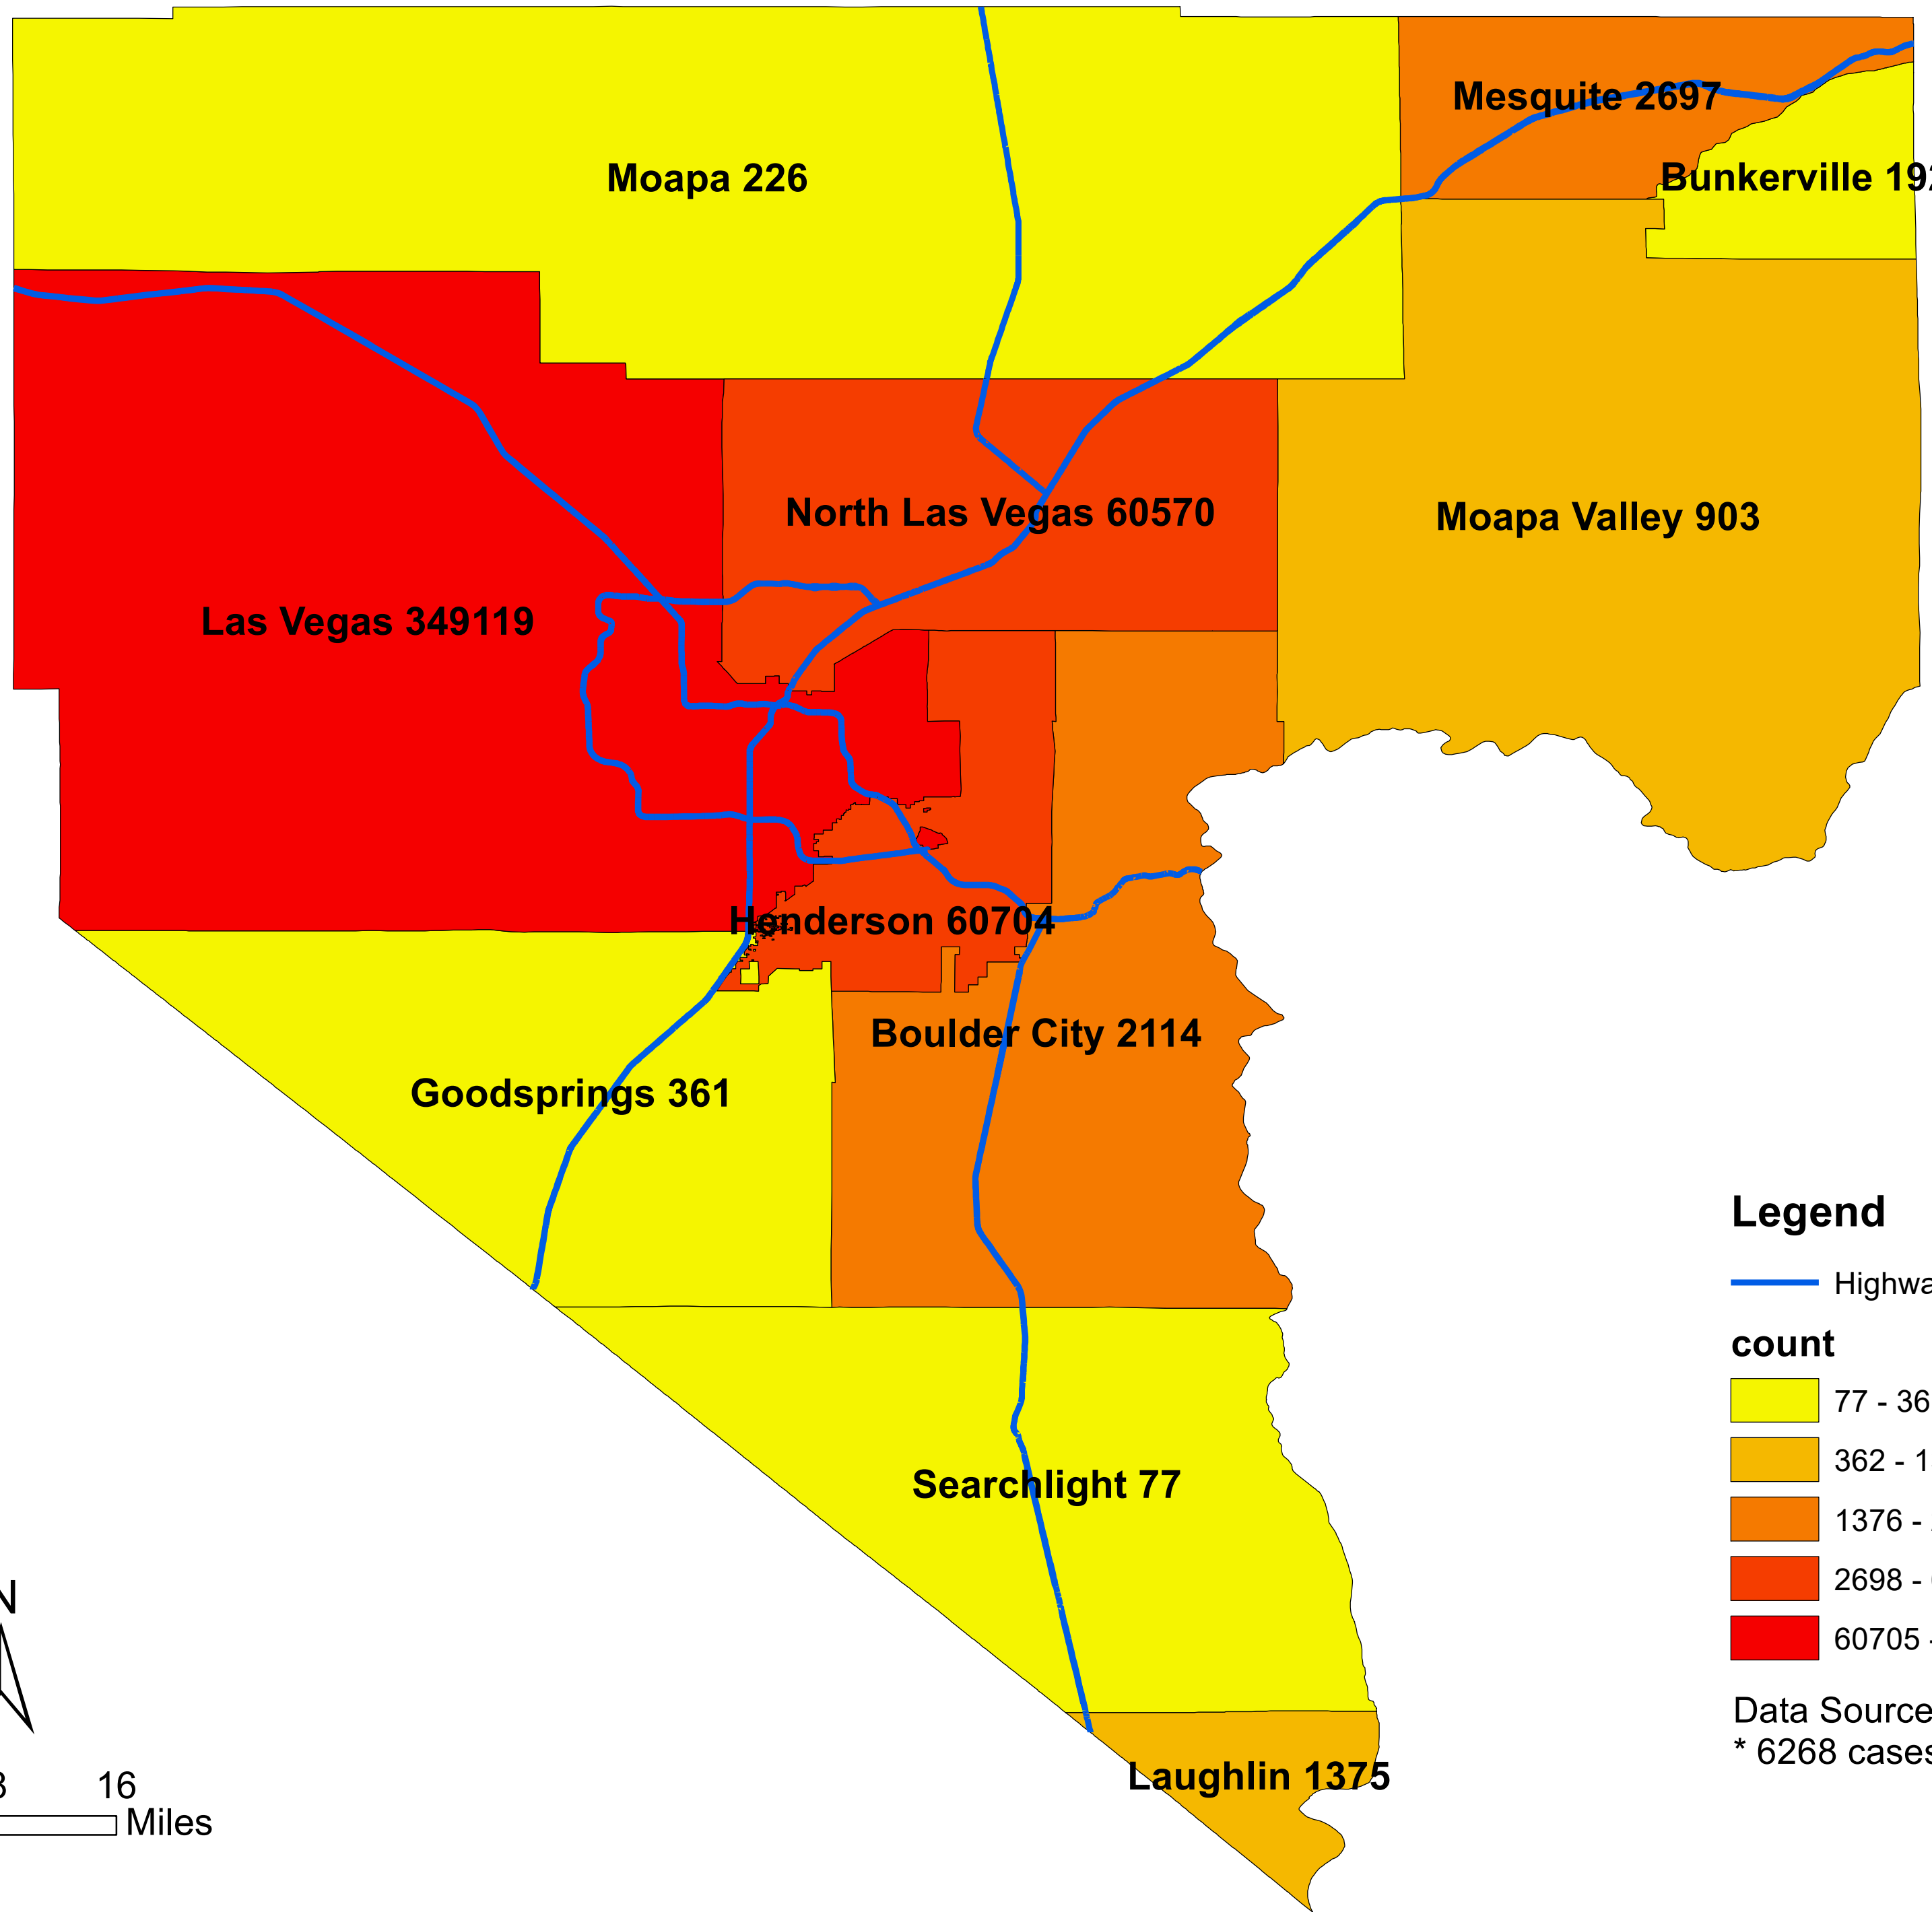

Number of COVID-19 cases by city in Clark county (02.28.2022)

Legend

— Highway

count

Data Source: SNHD

* 6,268 cases without city information

0 4 8 16 Miles