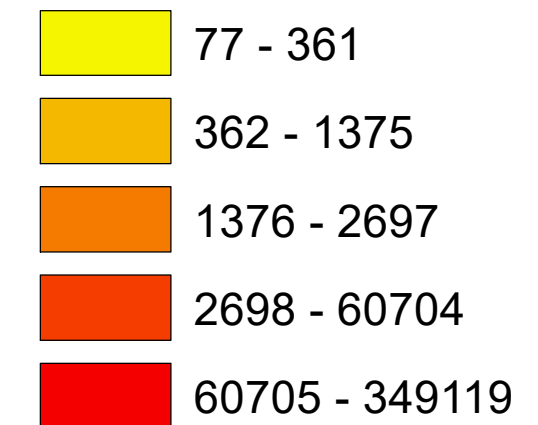

Number of COVID-19 cases by city in Clark county (02.28.2022)

Legend

— Highway

count

Data Source: SNHD

* 6,268 cases without city information

0 4 8 16 Miles