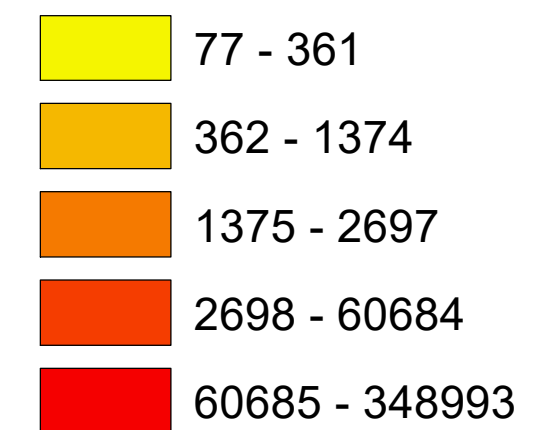

Number of COVID-19 cases by city in Clark county (02.27.2022)

Legend

— Highway

count

Data Source: SNHD

* 6,275 cases without city information

0 4 8 16
Miles