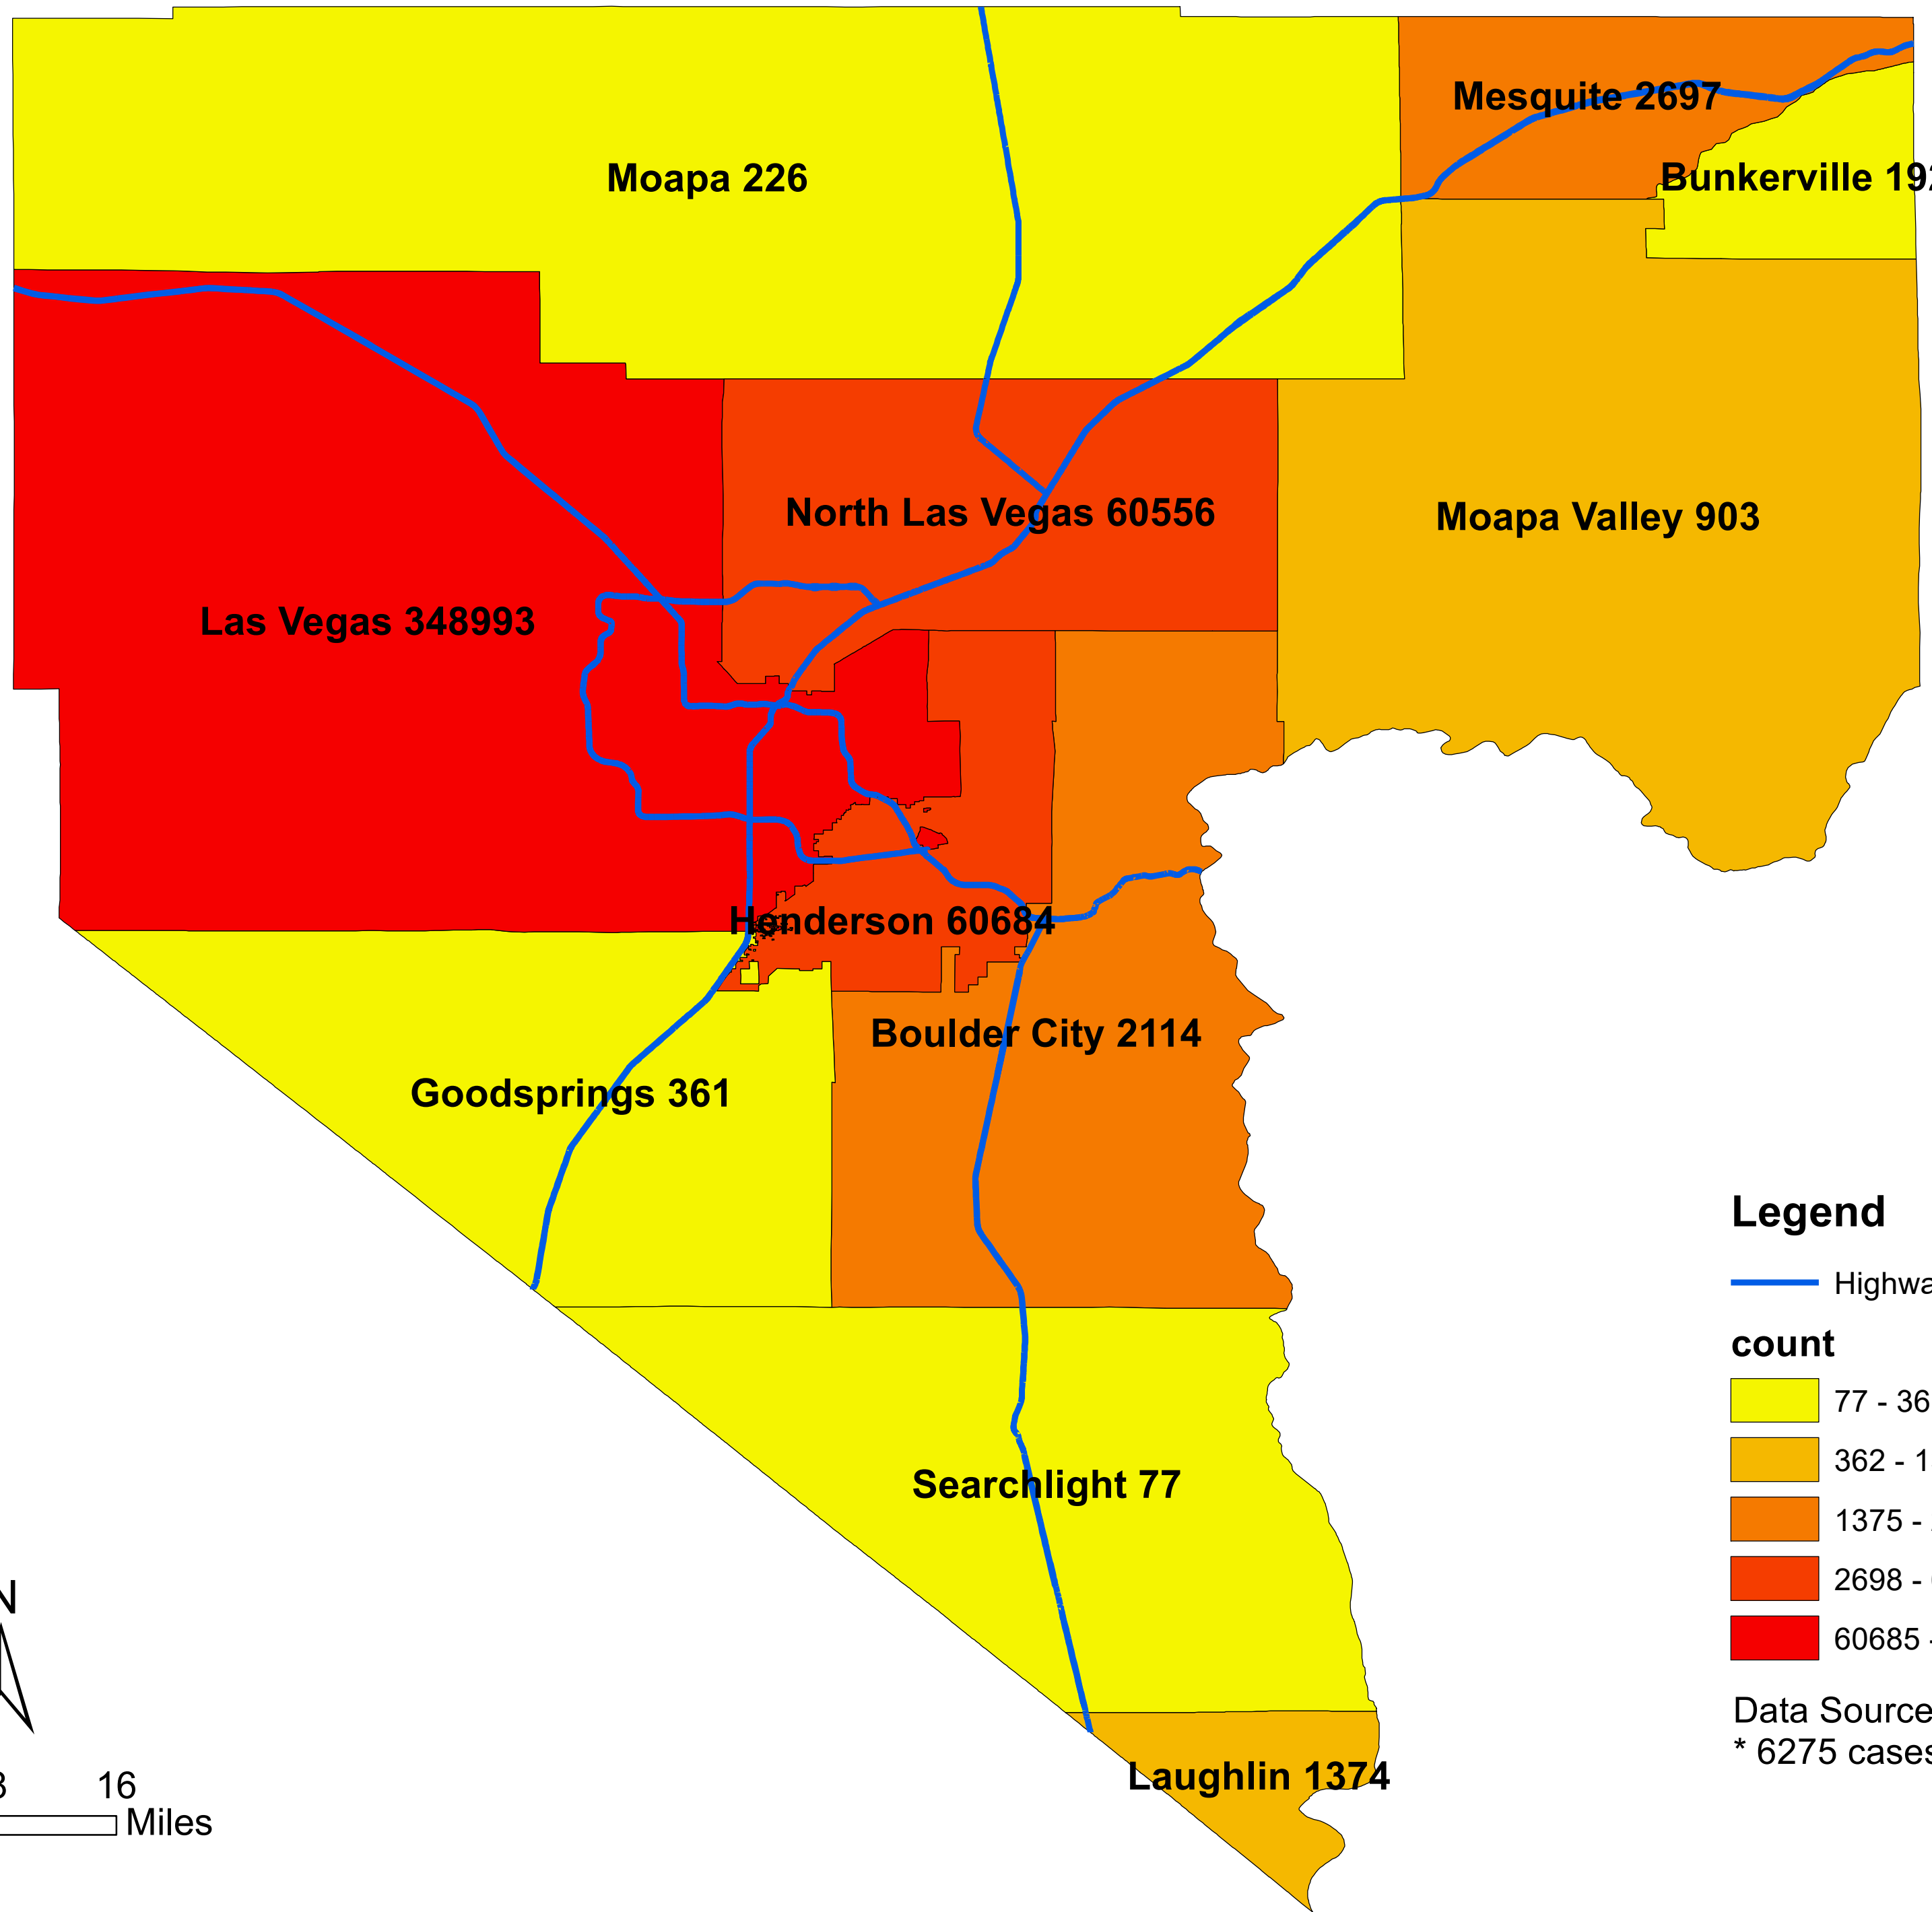

Number of COVID-19 cases by city in Clark county (02.27.2022)

Legend

— Highway

count

Data Source: SNHD

* 6,275 cases without city information

0 4 8 16
Miles