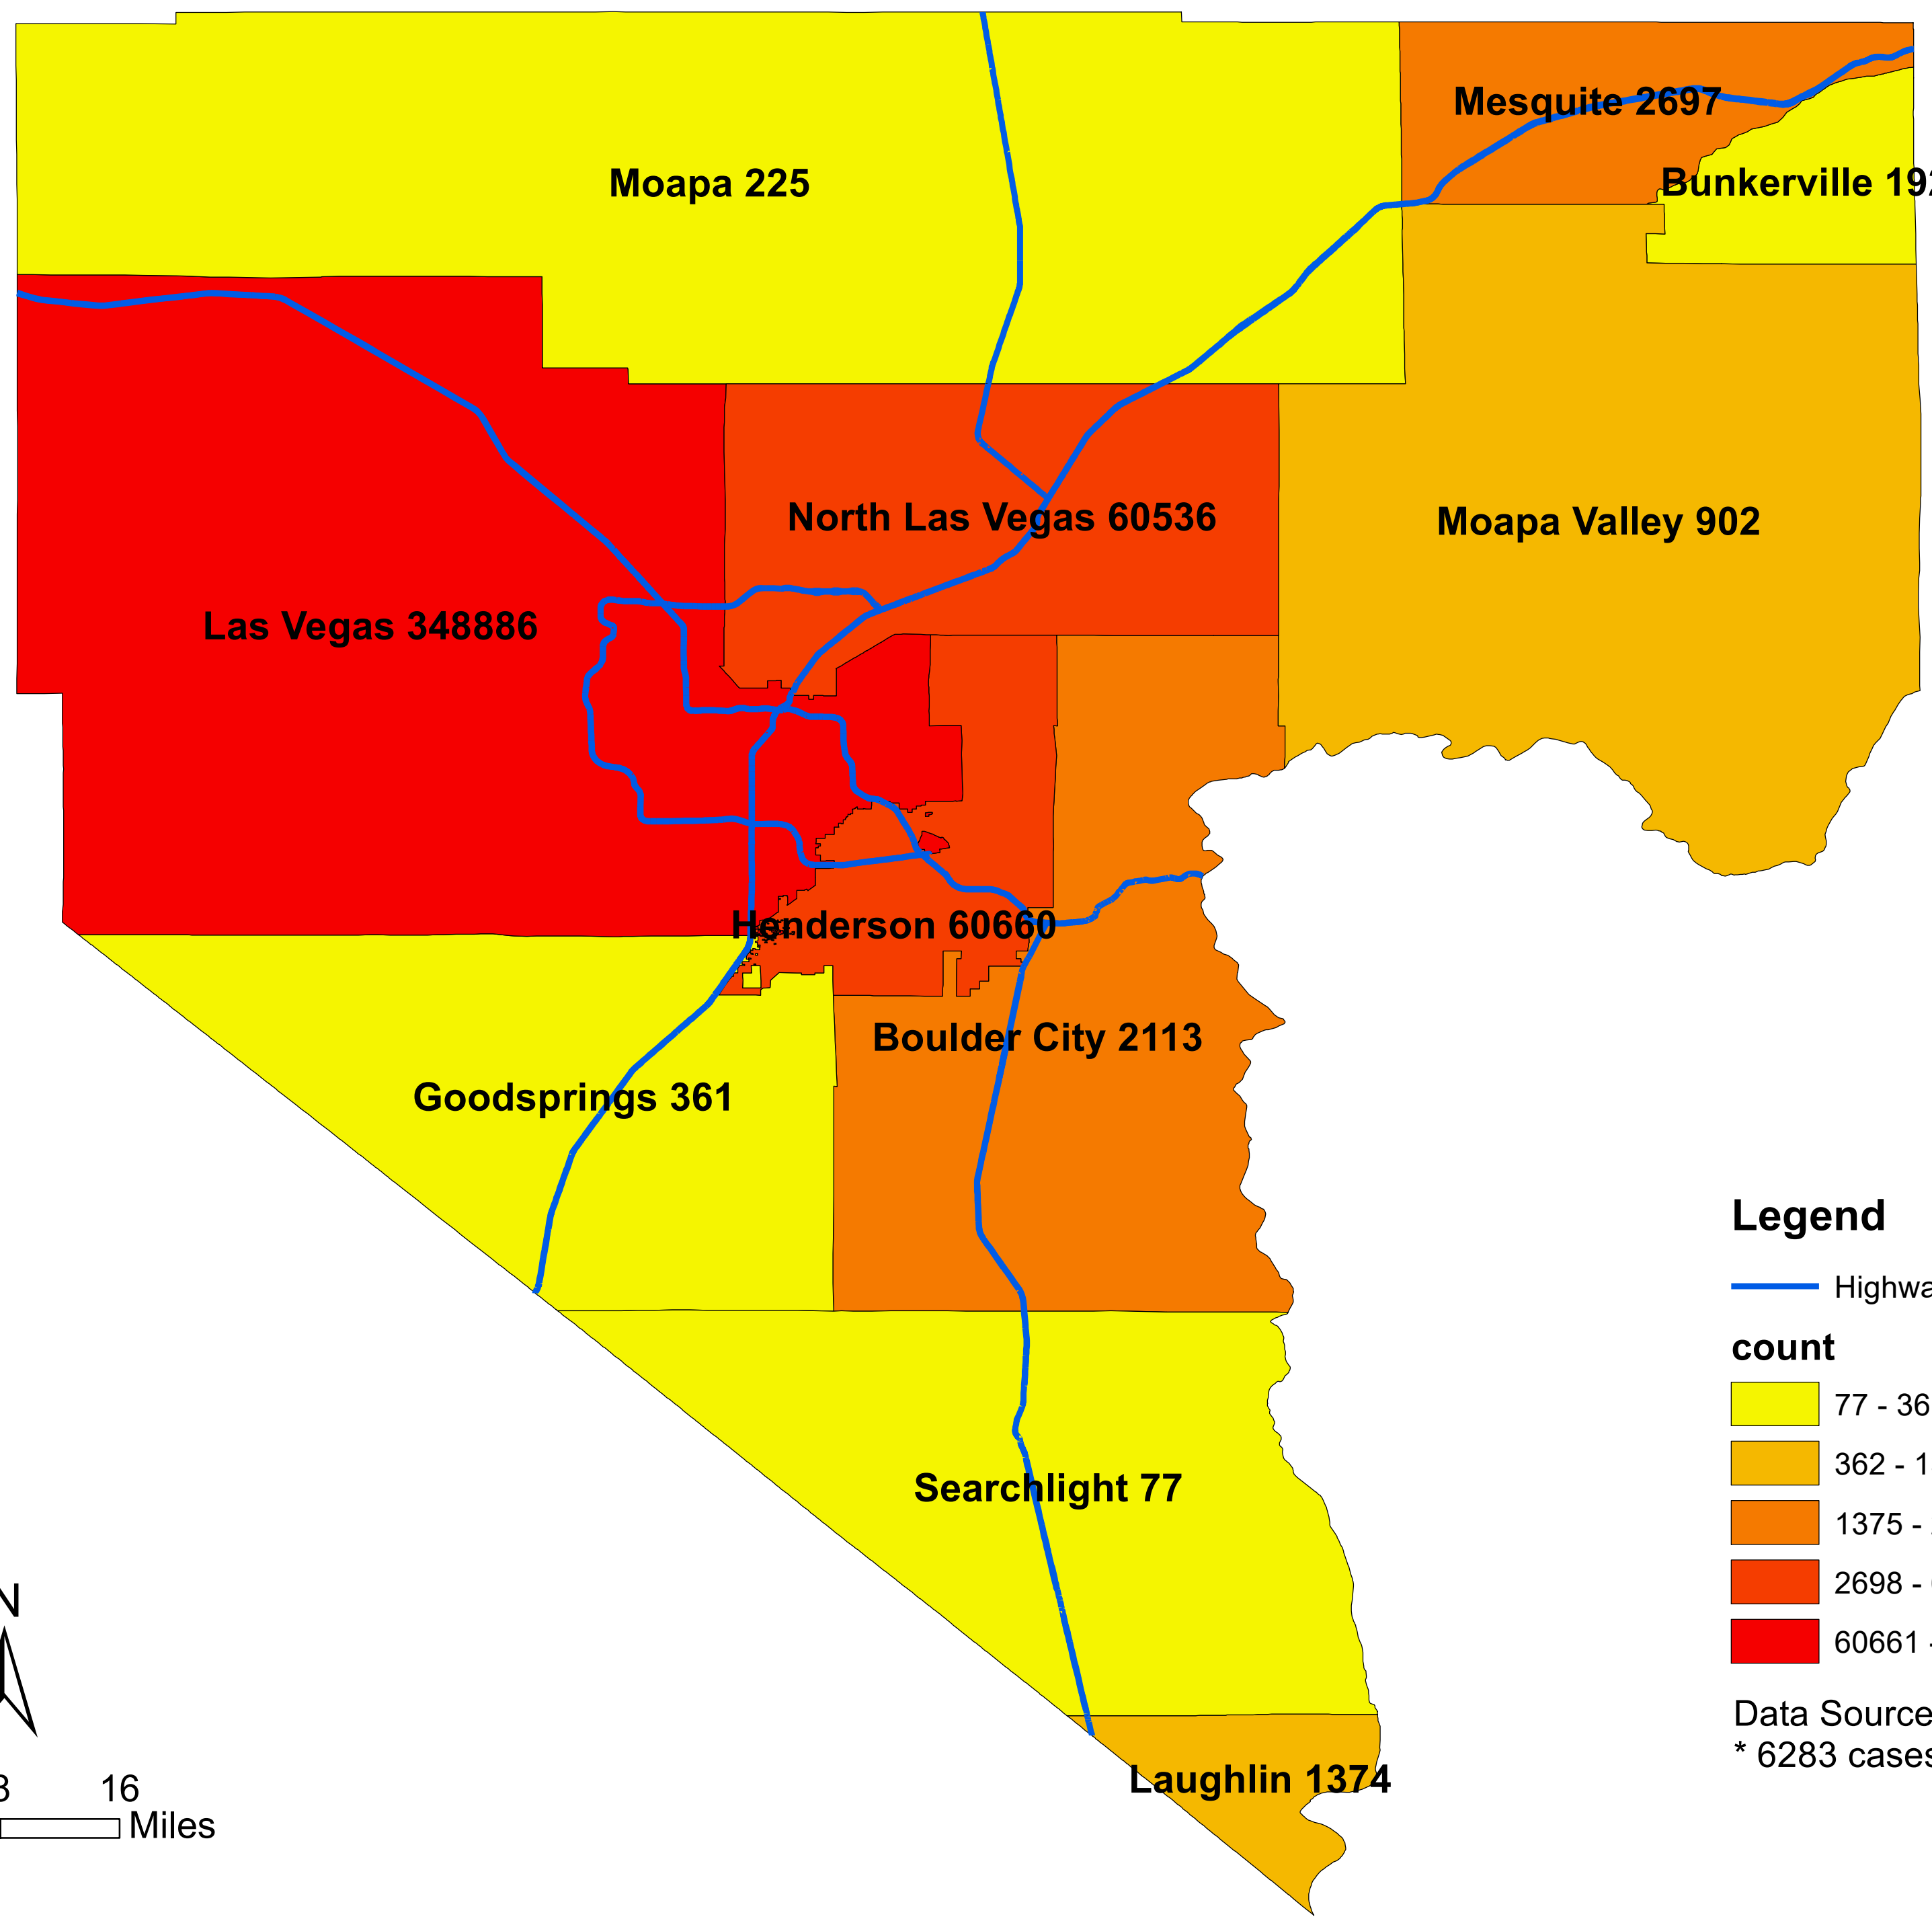

# Number of COVID-19 cases by city in Clark county (02.26.2022)

## Legend

— Highway

### count

- 77 - 361
- 362 - 1374
- 1375 - 2697
- 2698 - 60660
- 60661 - 348886

Data Source: SNHD  
\* 6283 cases without city information