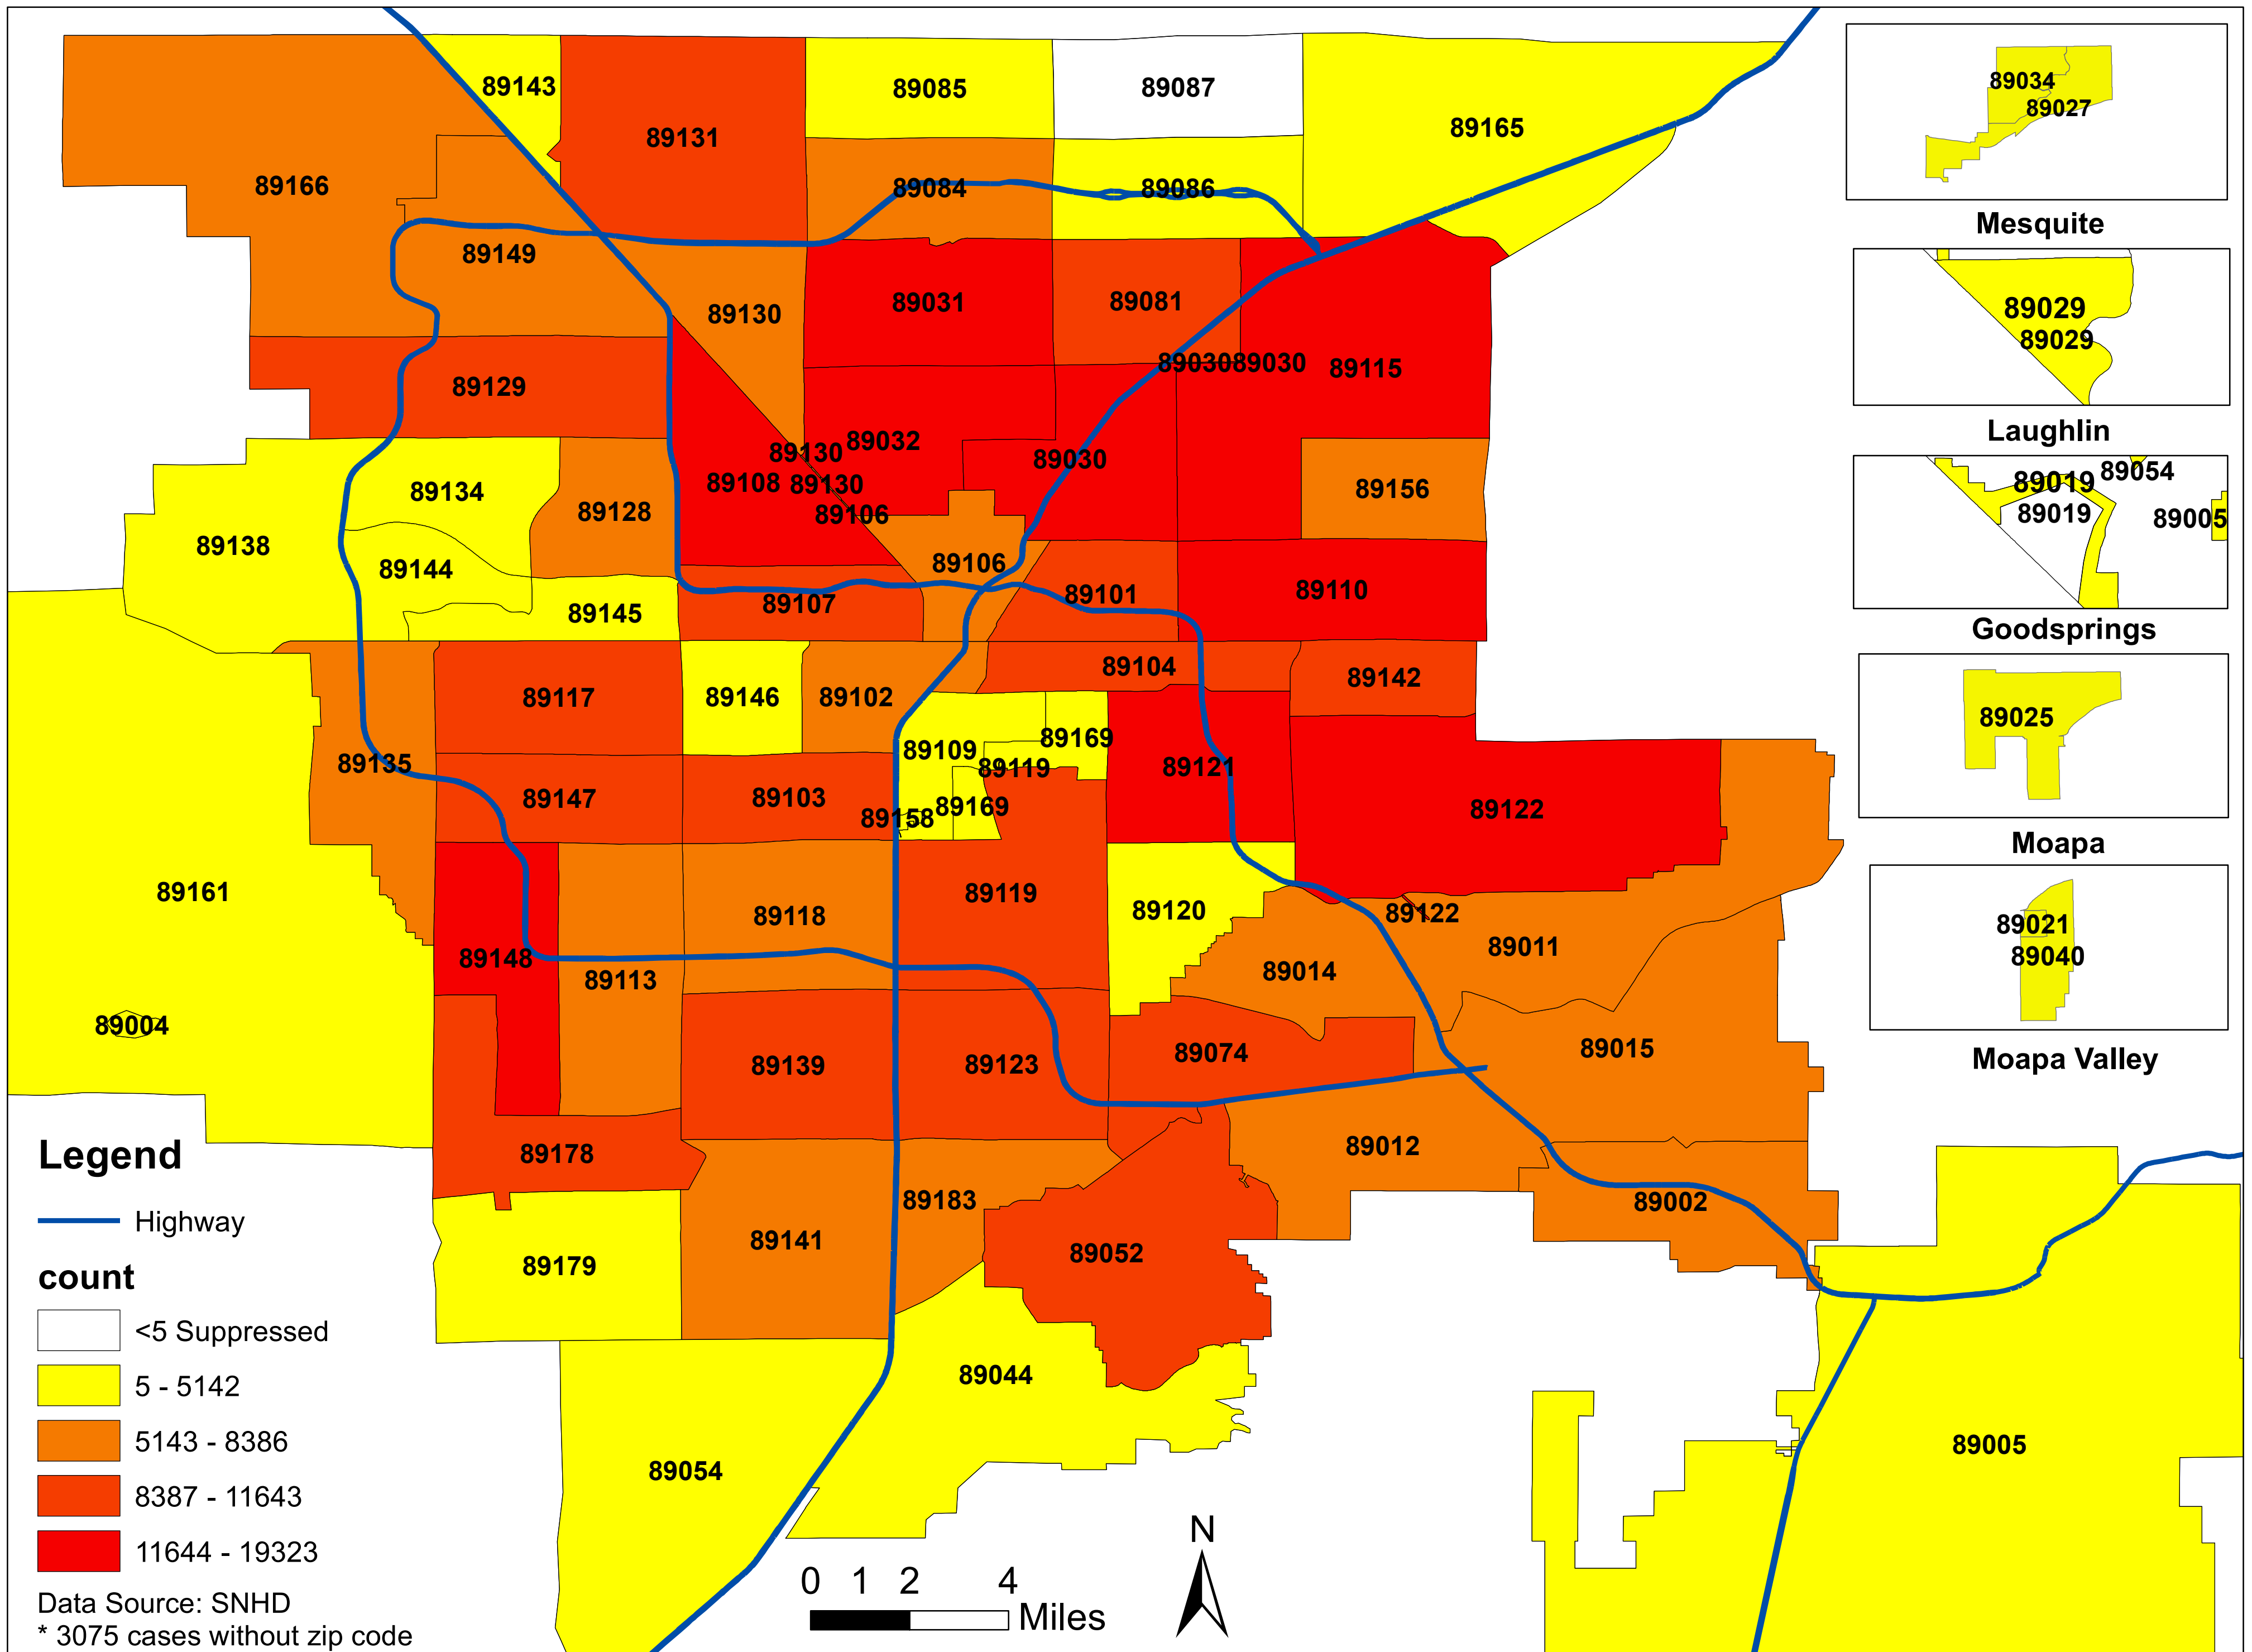

# Number of COVID-19 cases by zip code in Clark county (02.25.2022)

**Note: More than 5 cases reported from 89124**