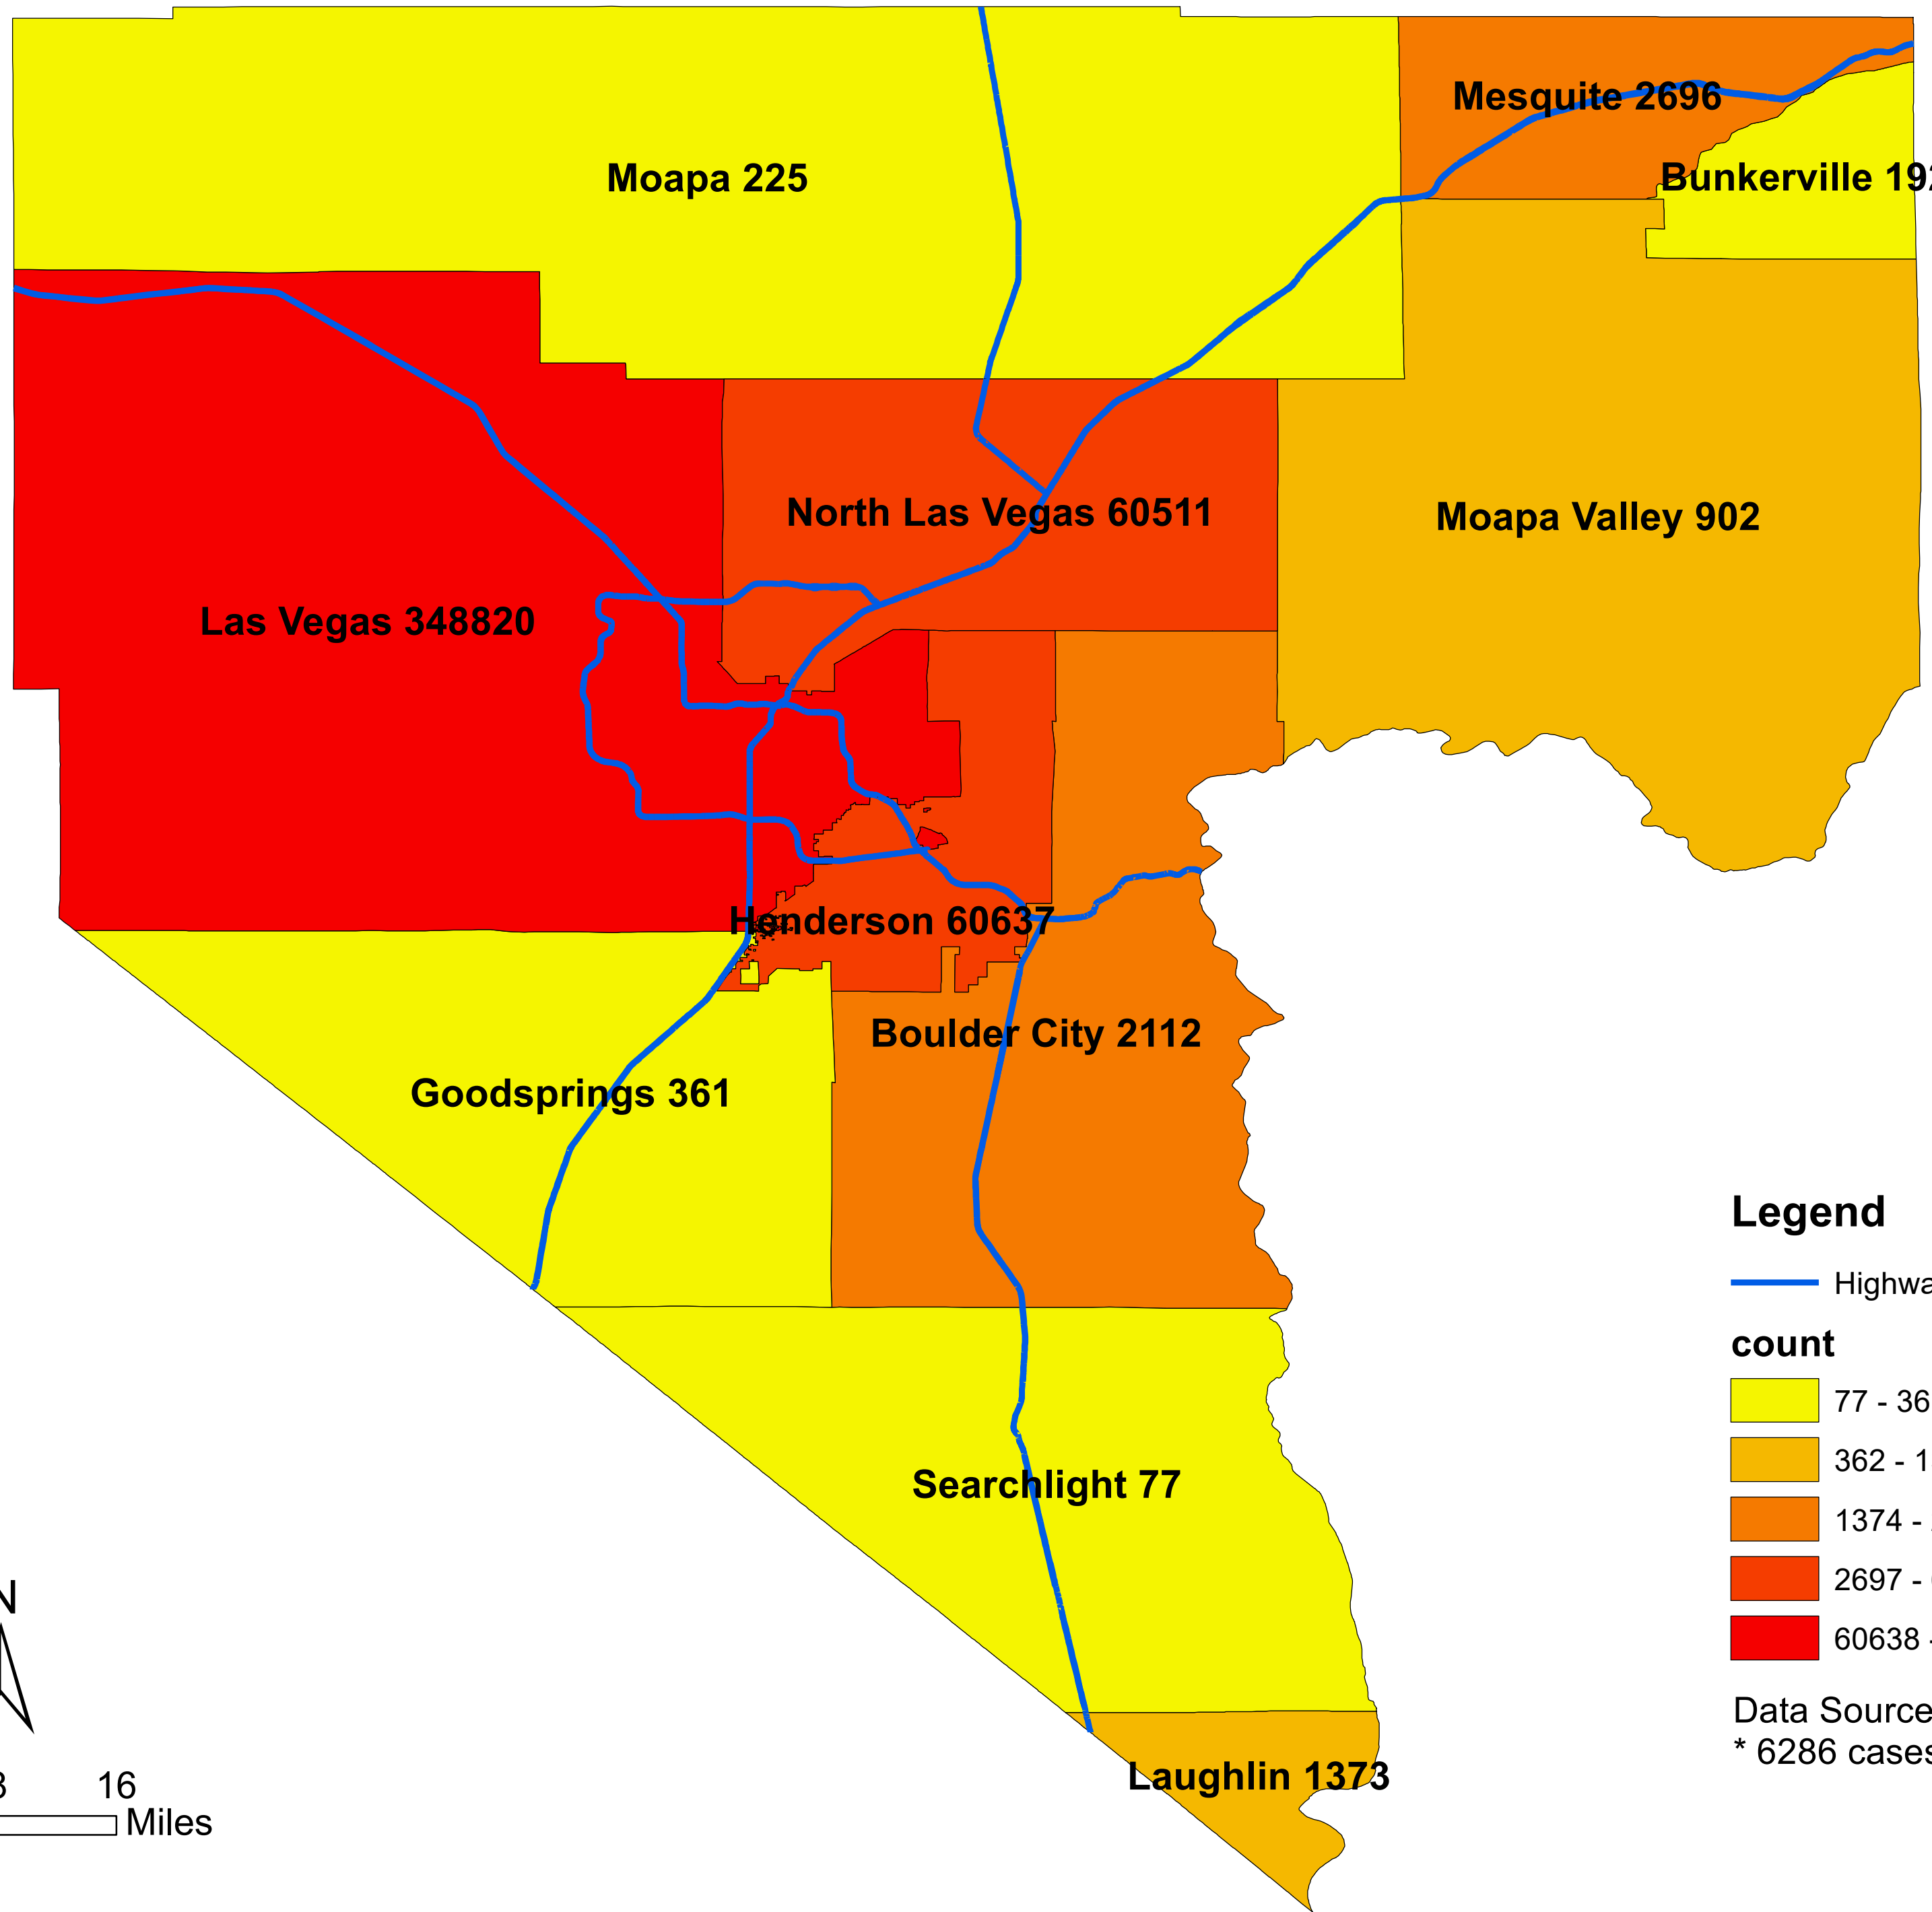

Number of COVID-19 cases by city in Clark county (02.25.2022)

Legend

— Highway

count

- 77 - 361
- 362 - 1373
- 1374 - 2696
- 2697 - 60637
- 60638 - 348820

Data Source: SNHD

* 6286 cases without city information

0 4 8 16 Miles