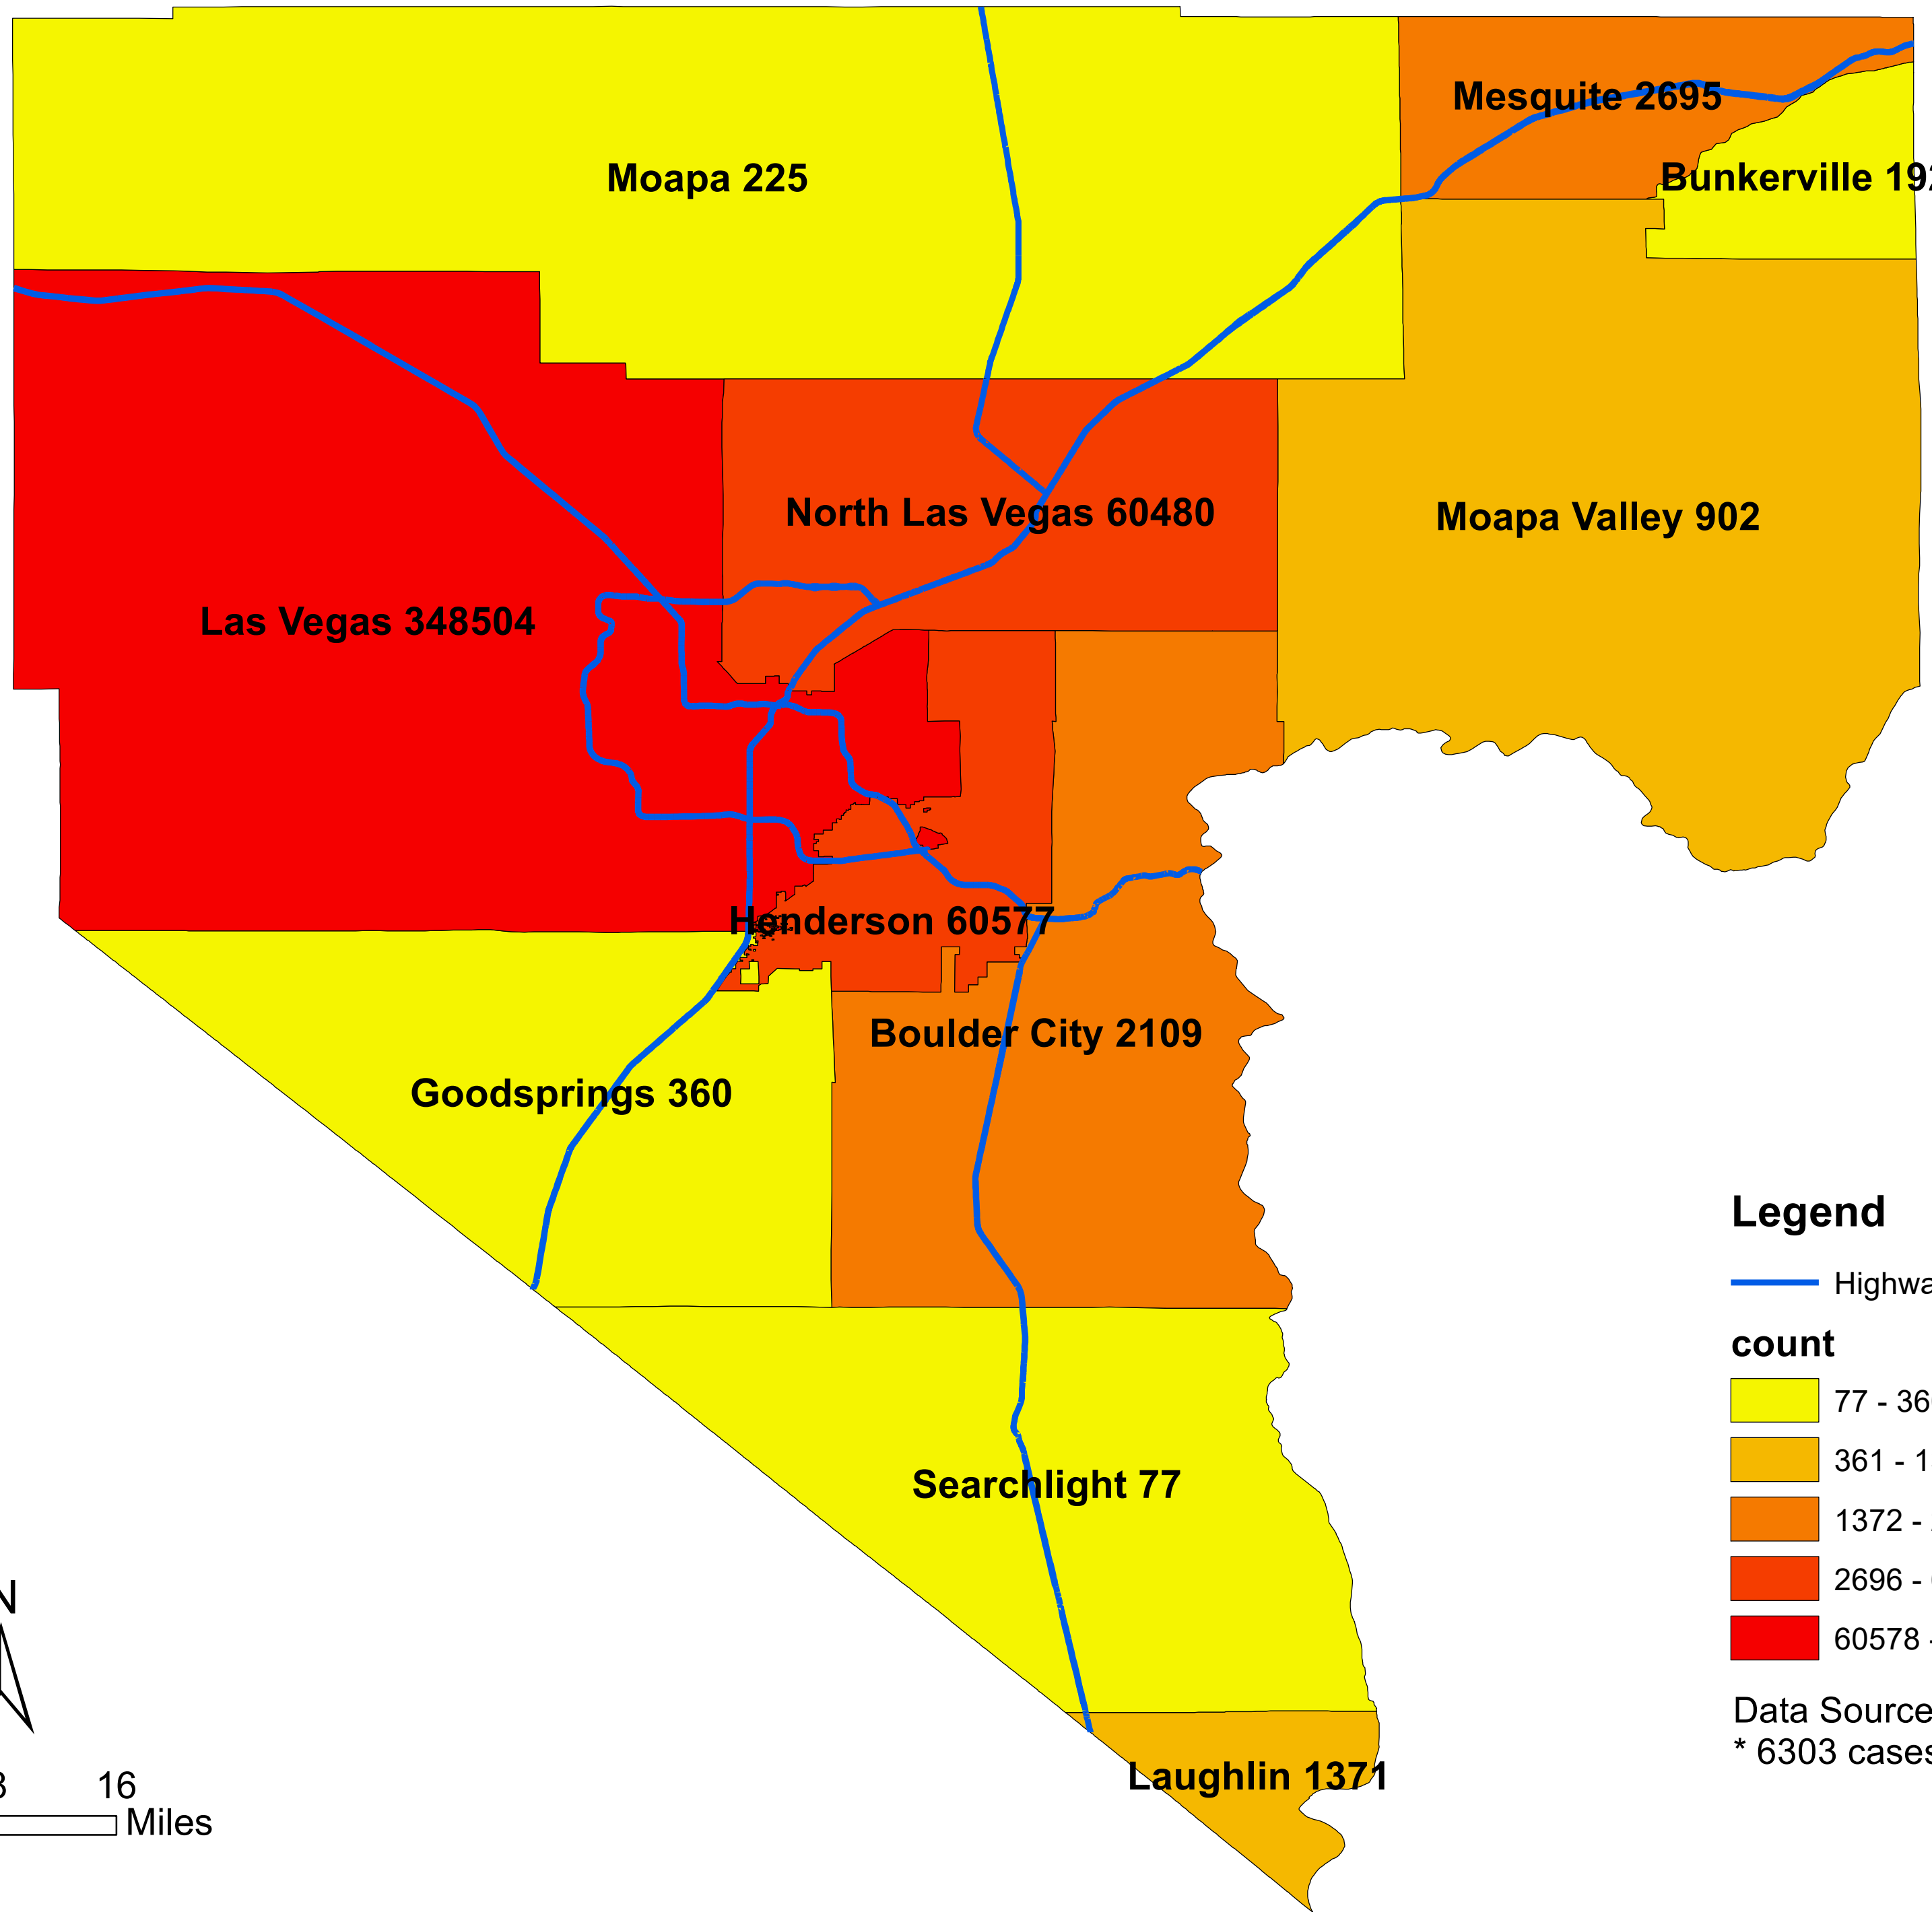

Number of COVID-19 cases by city in Clark county (02.24.2022)

Legend

— Highway

count

Data Source: SNHD

* 6,303 cases without city information

0 4 8 16 Miles