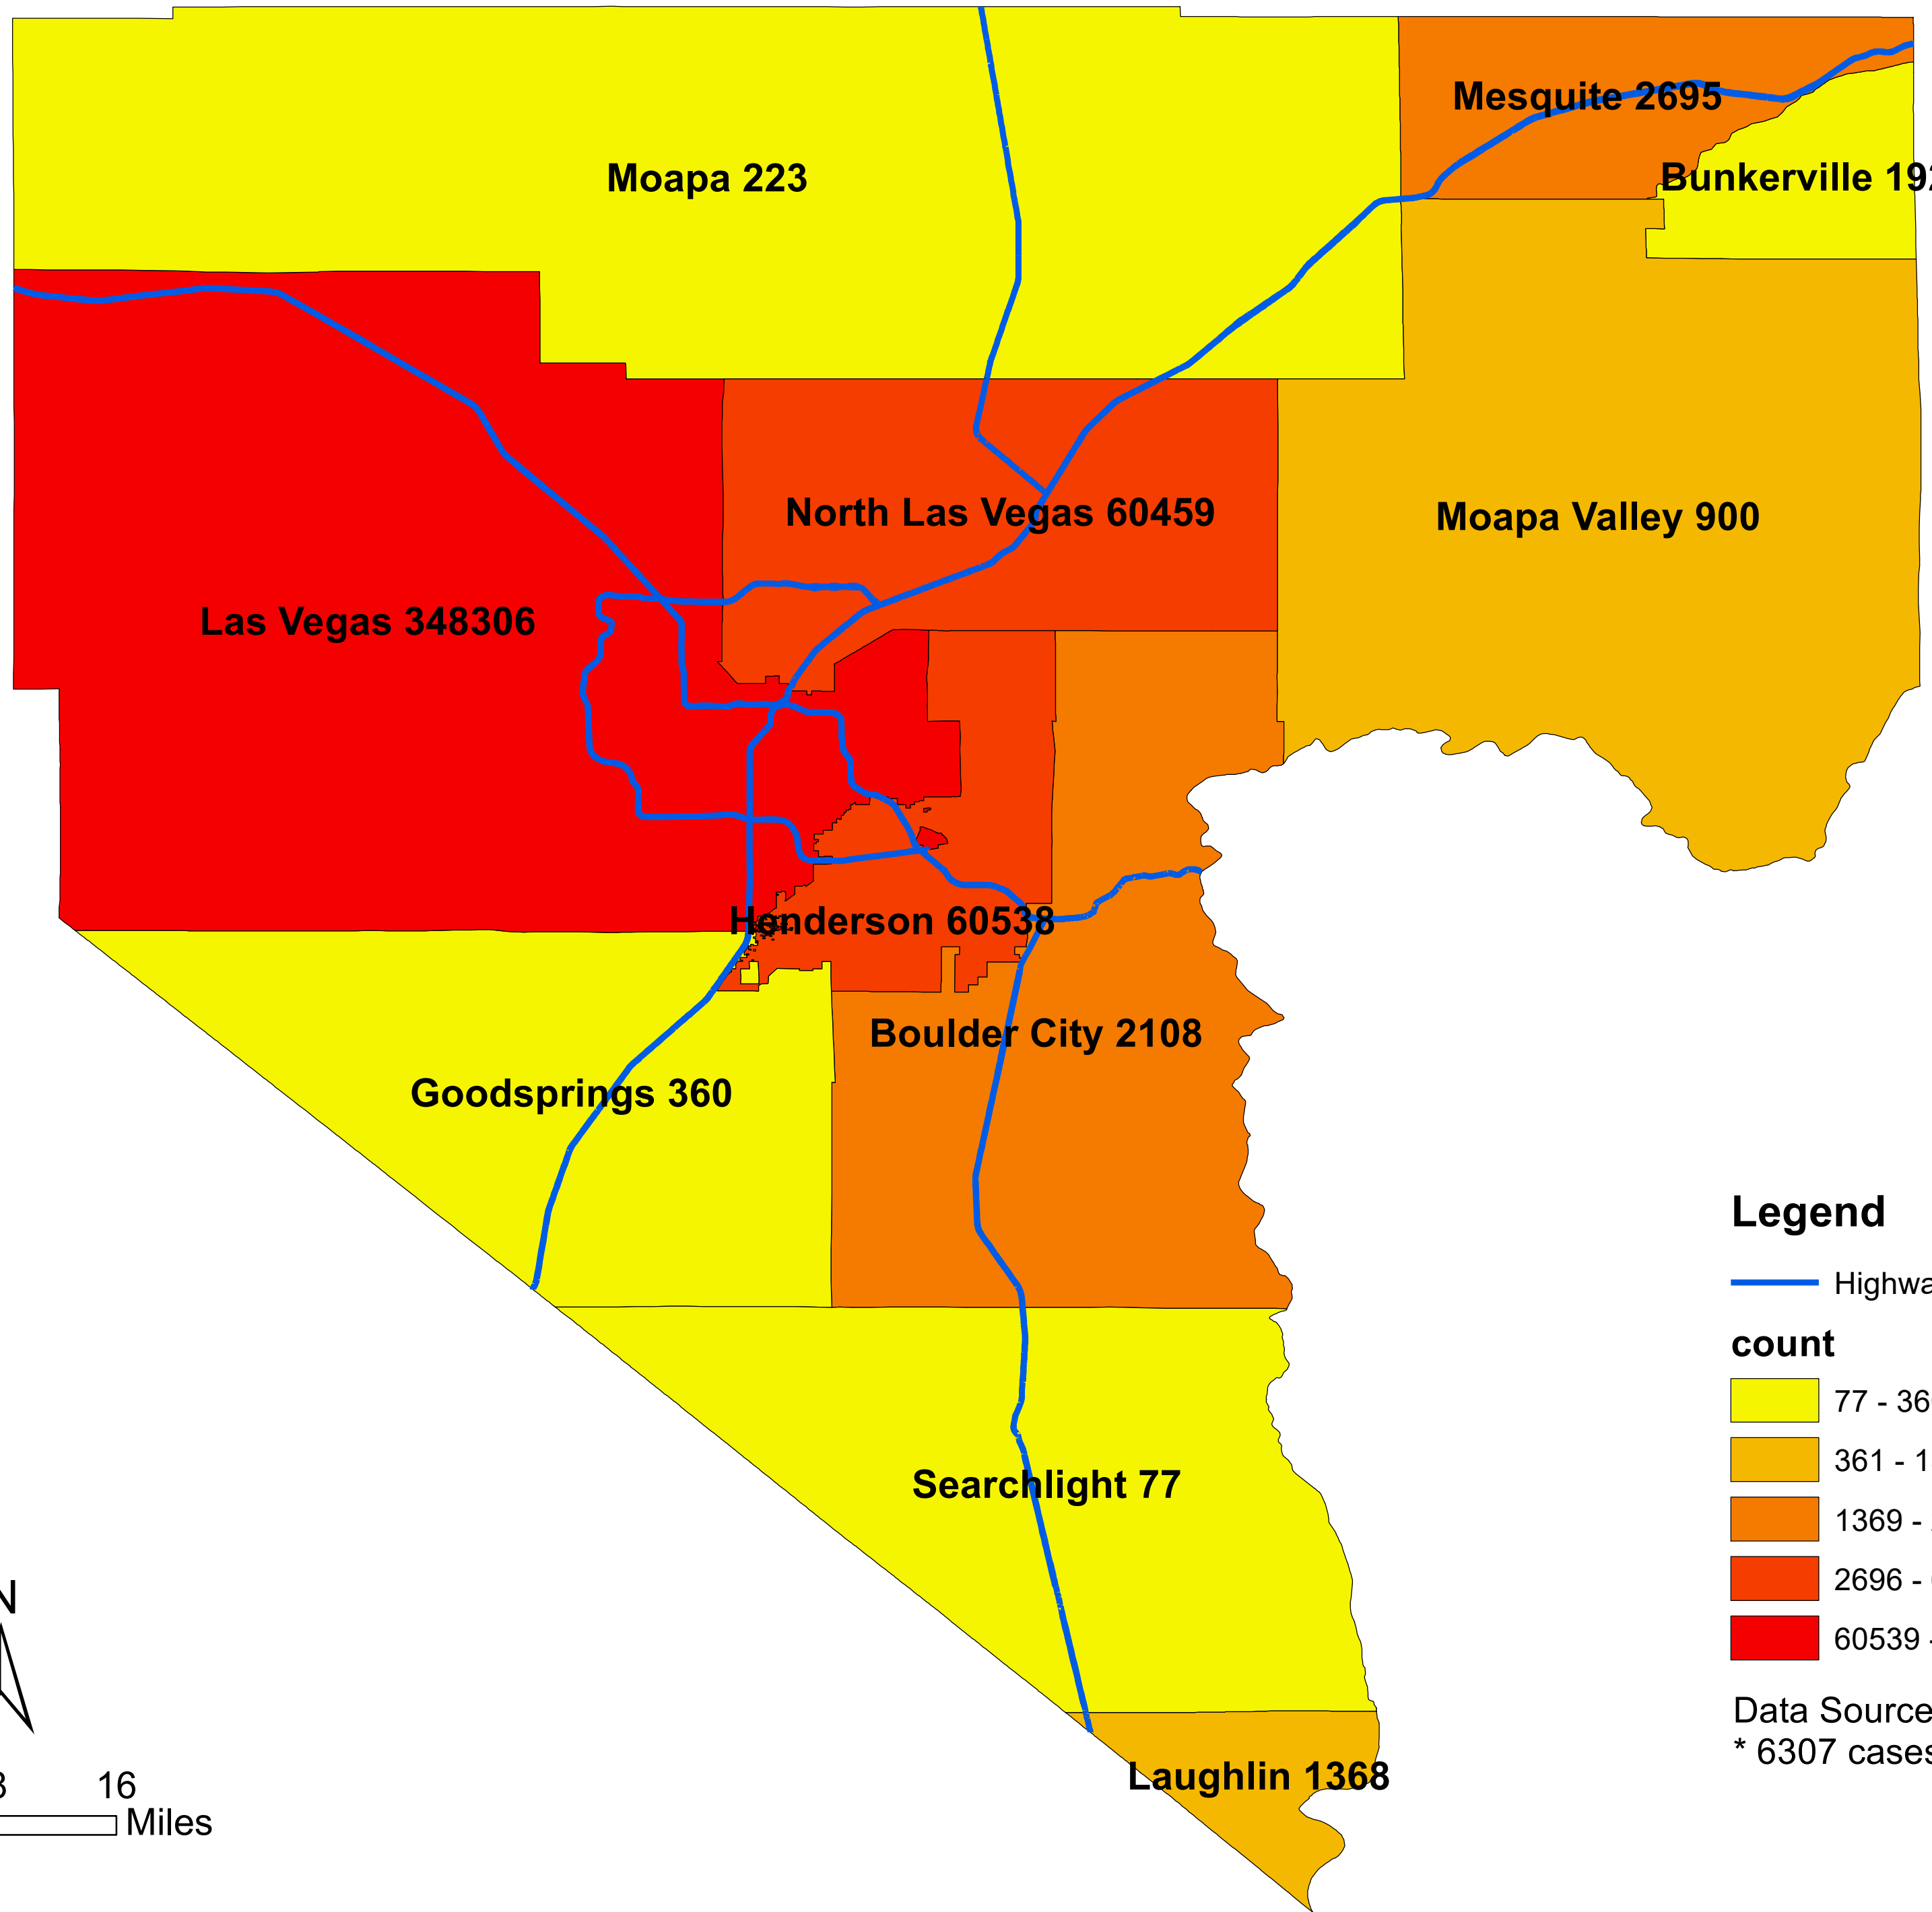

# Number of COVID-19 cases by city in Clark county (02.23.2022)

## Legend

— Highway

### count

- 77 - 360
- 361 - 1368
- 1369 - 2695
- 2696 - 60538
- 60539 - 348306

Data Source: SNHD

\* 6307 cases without city information

0 4 8 16 Miles