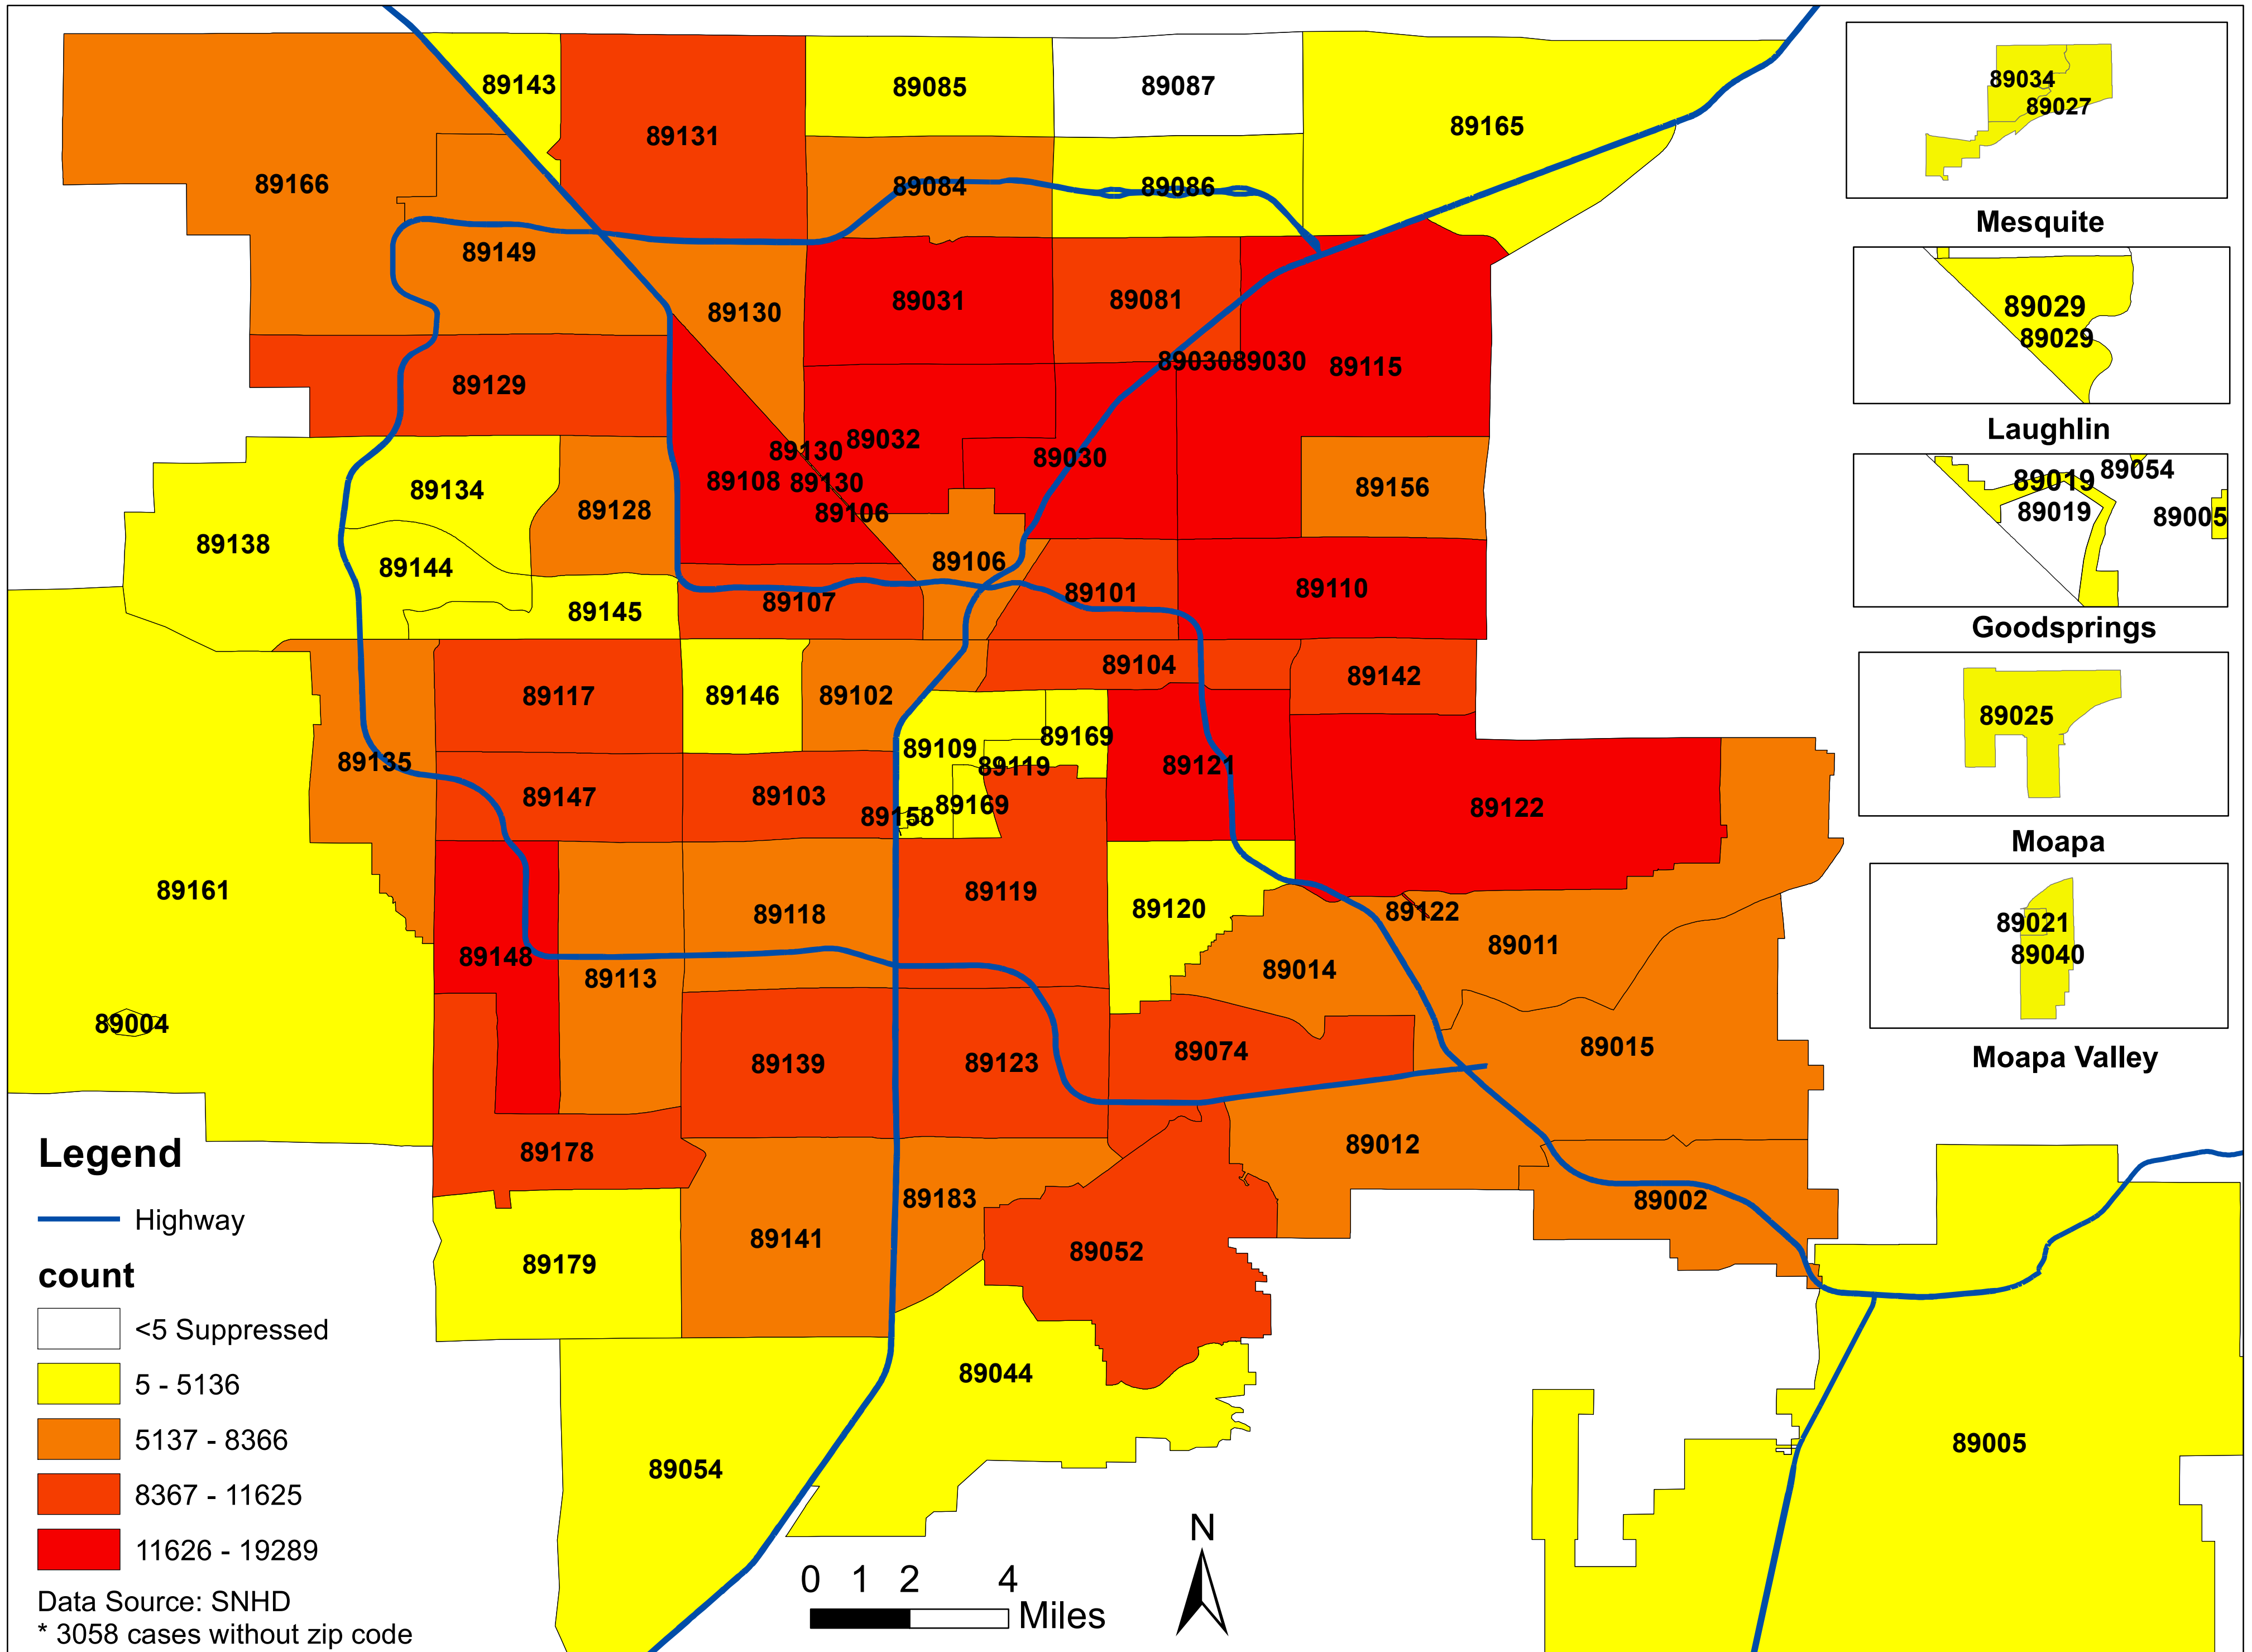

# Number of COVID-19 cases by zip code in Clark county (02.22.2022)

**Note: More than 5 cases reported from 89124**