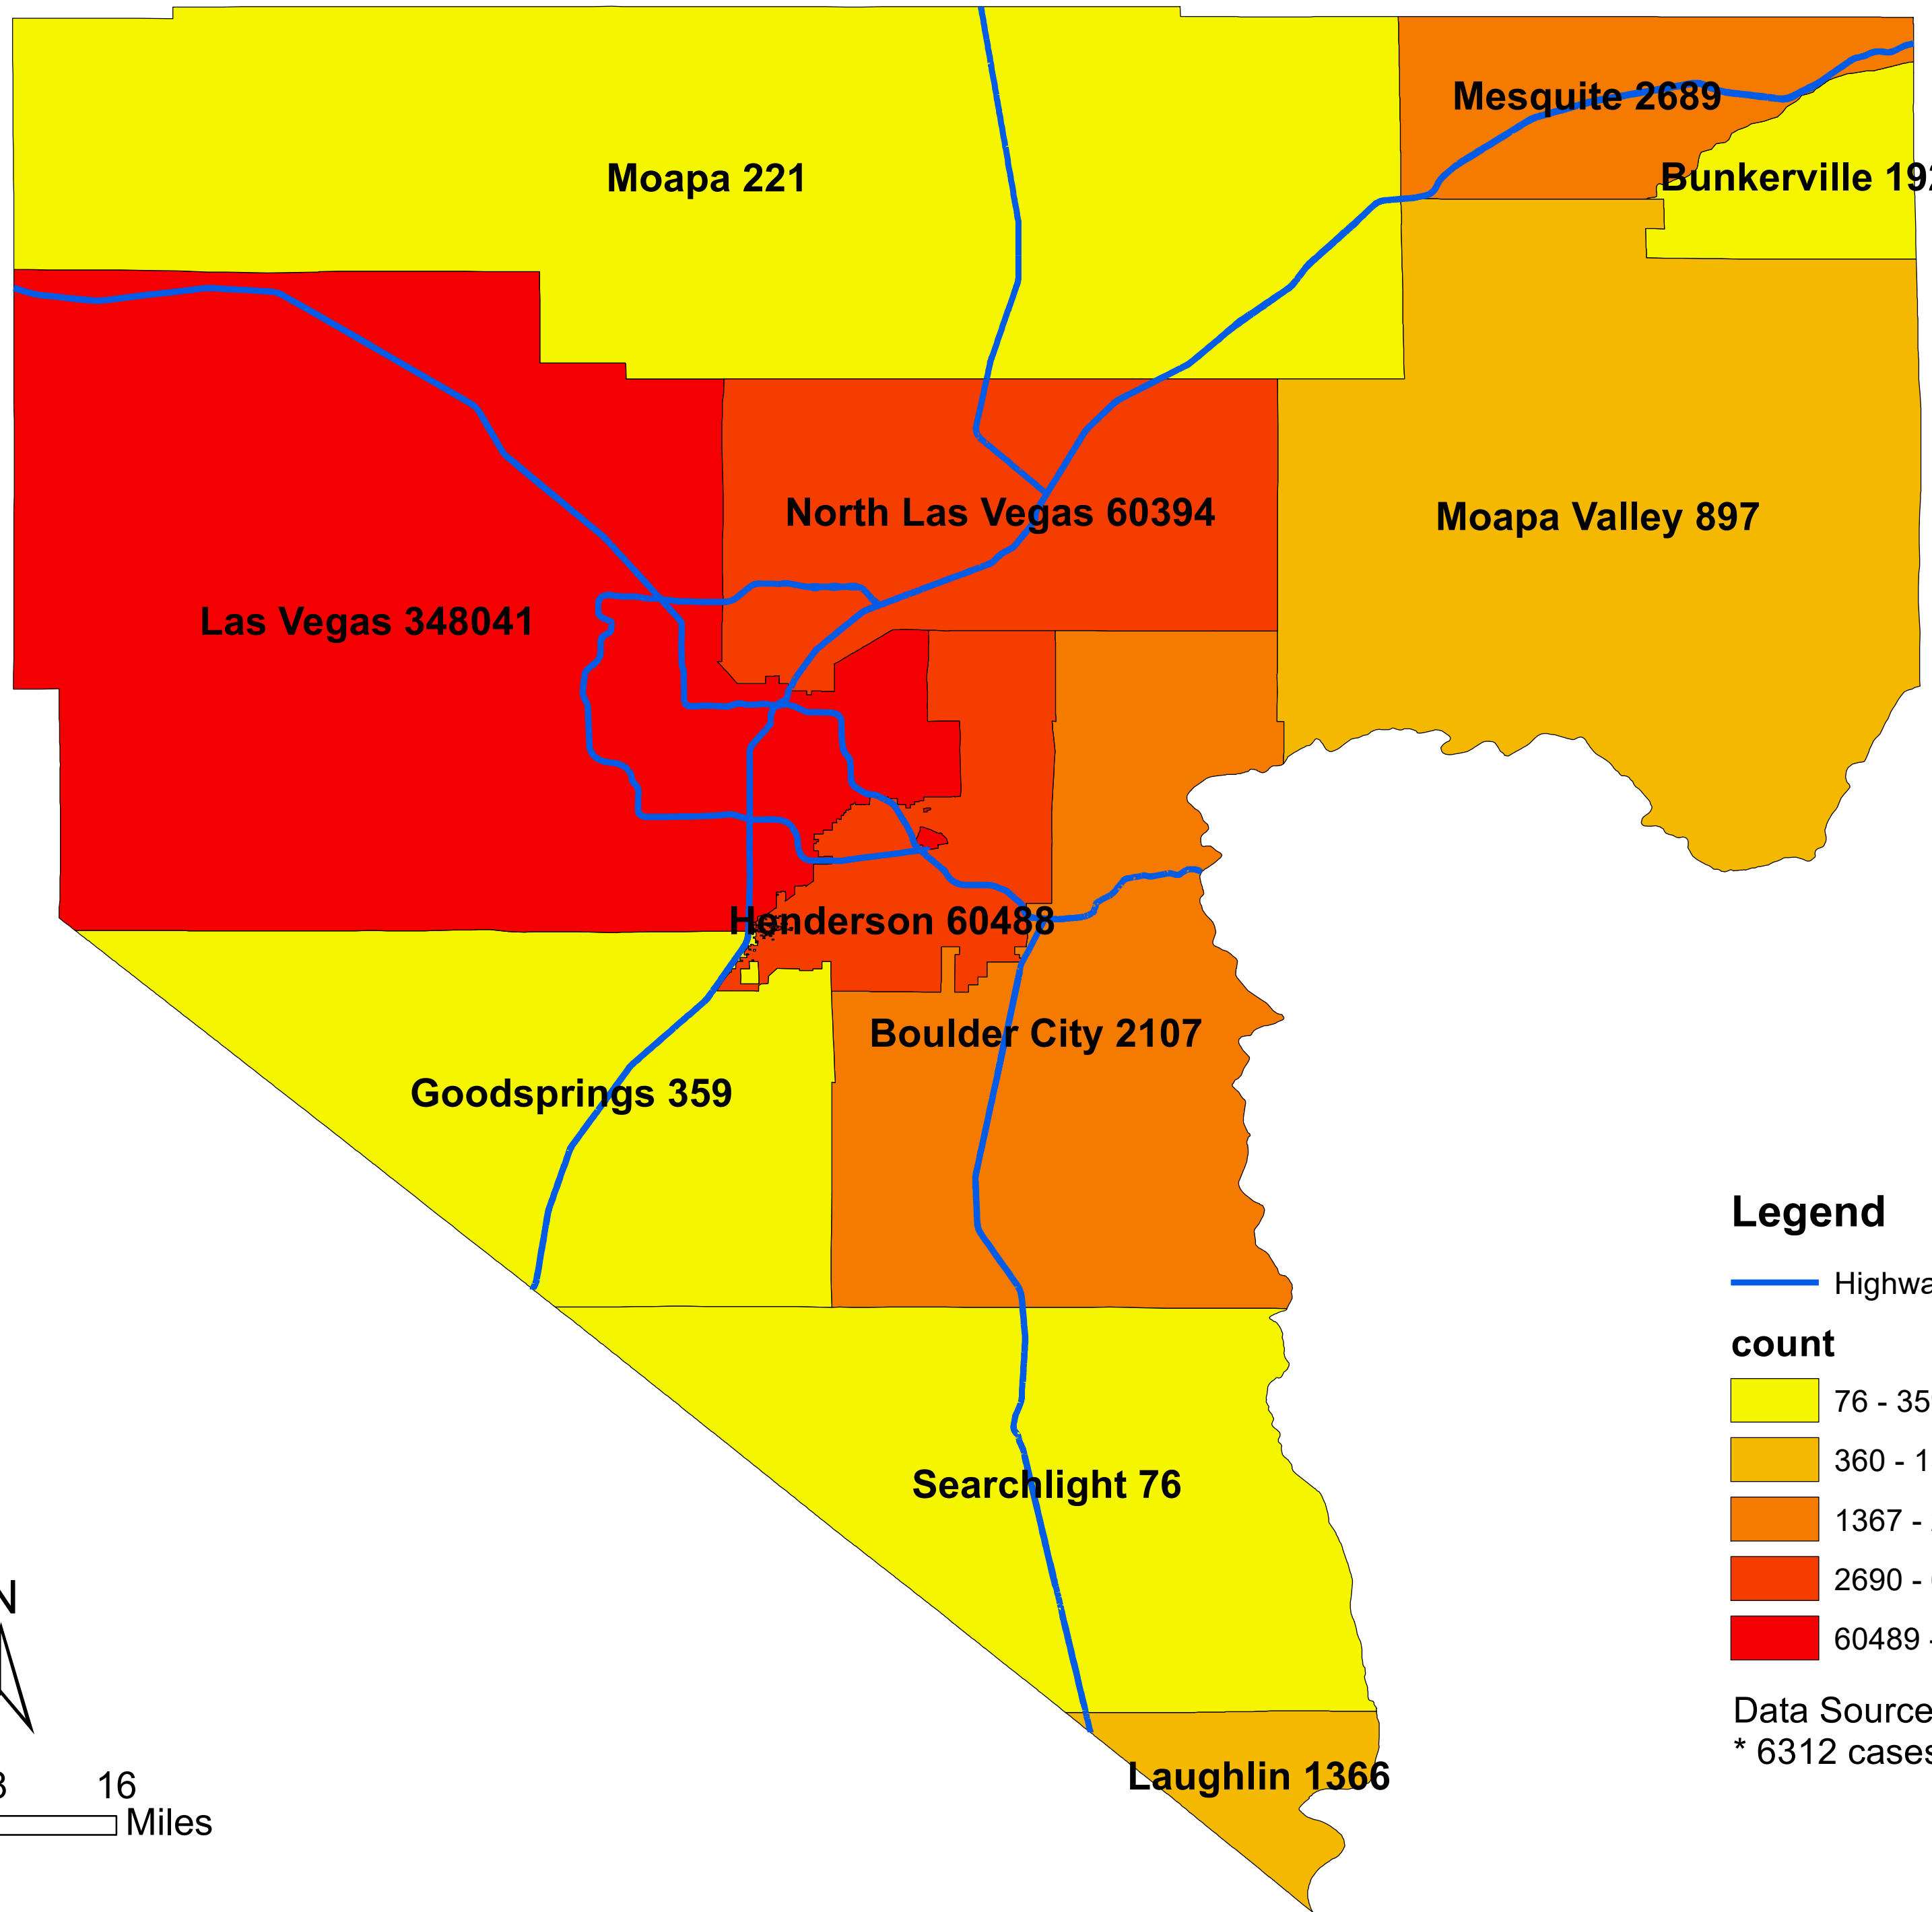

# Number of COVID-19 cases by city in Clark county (02.22.2022)

## Legend

— Highway

### count

Data Source: SNHD

\* 6312 cases without city information

0 4 8 16 Miles