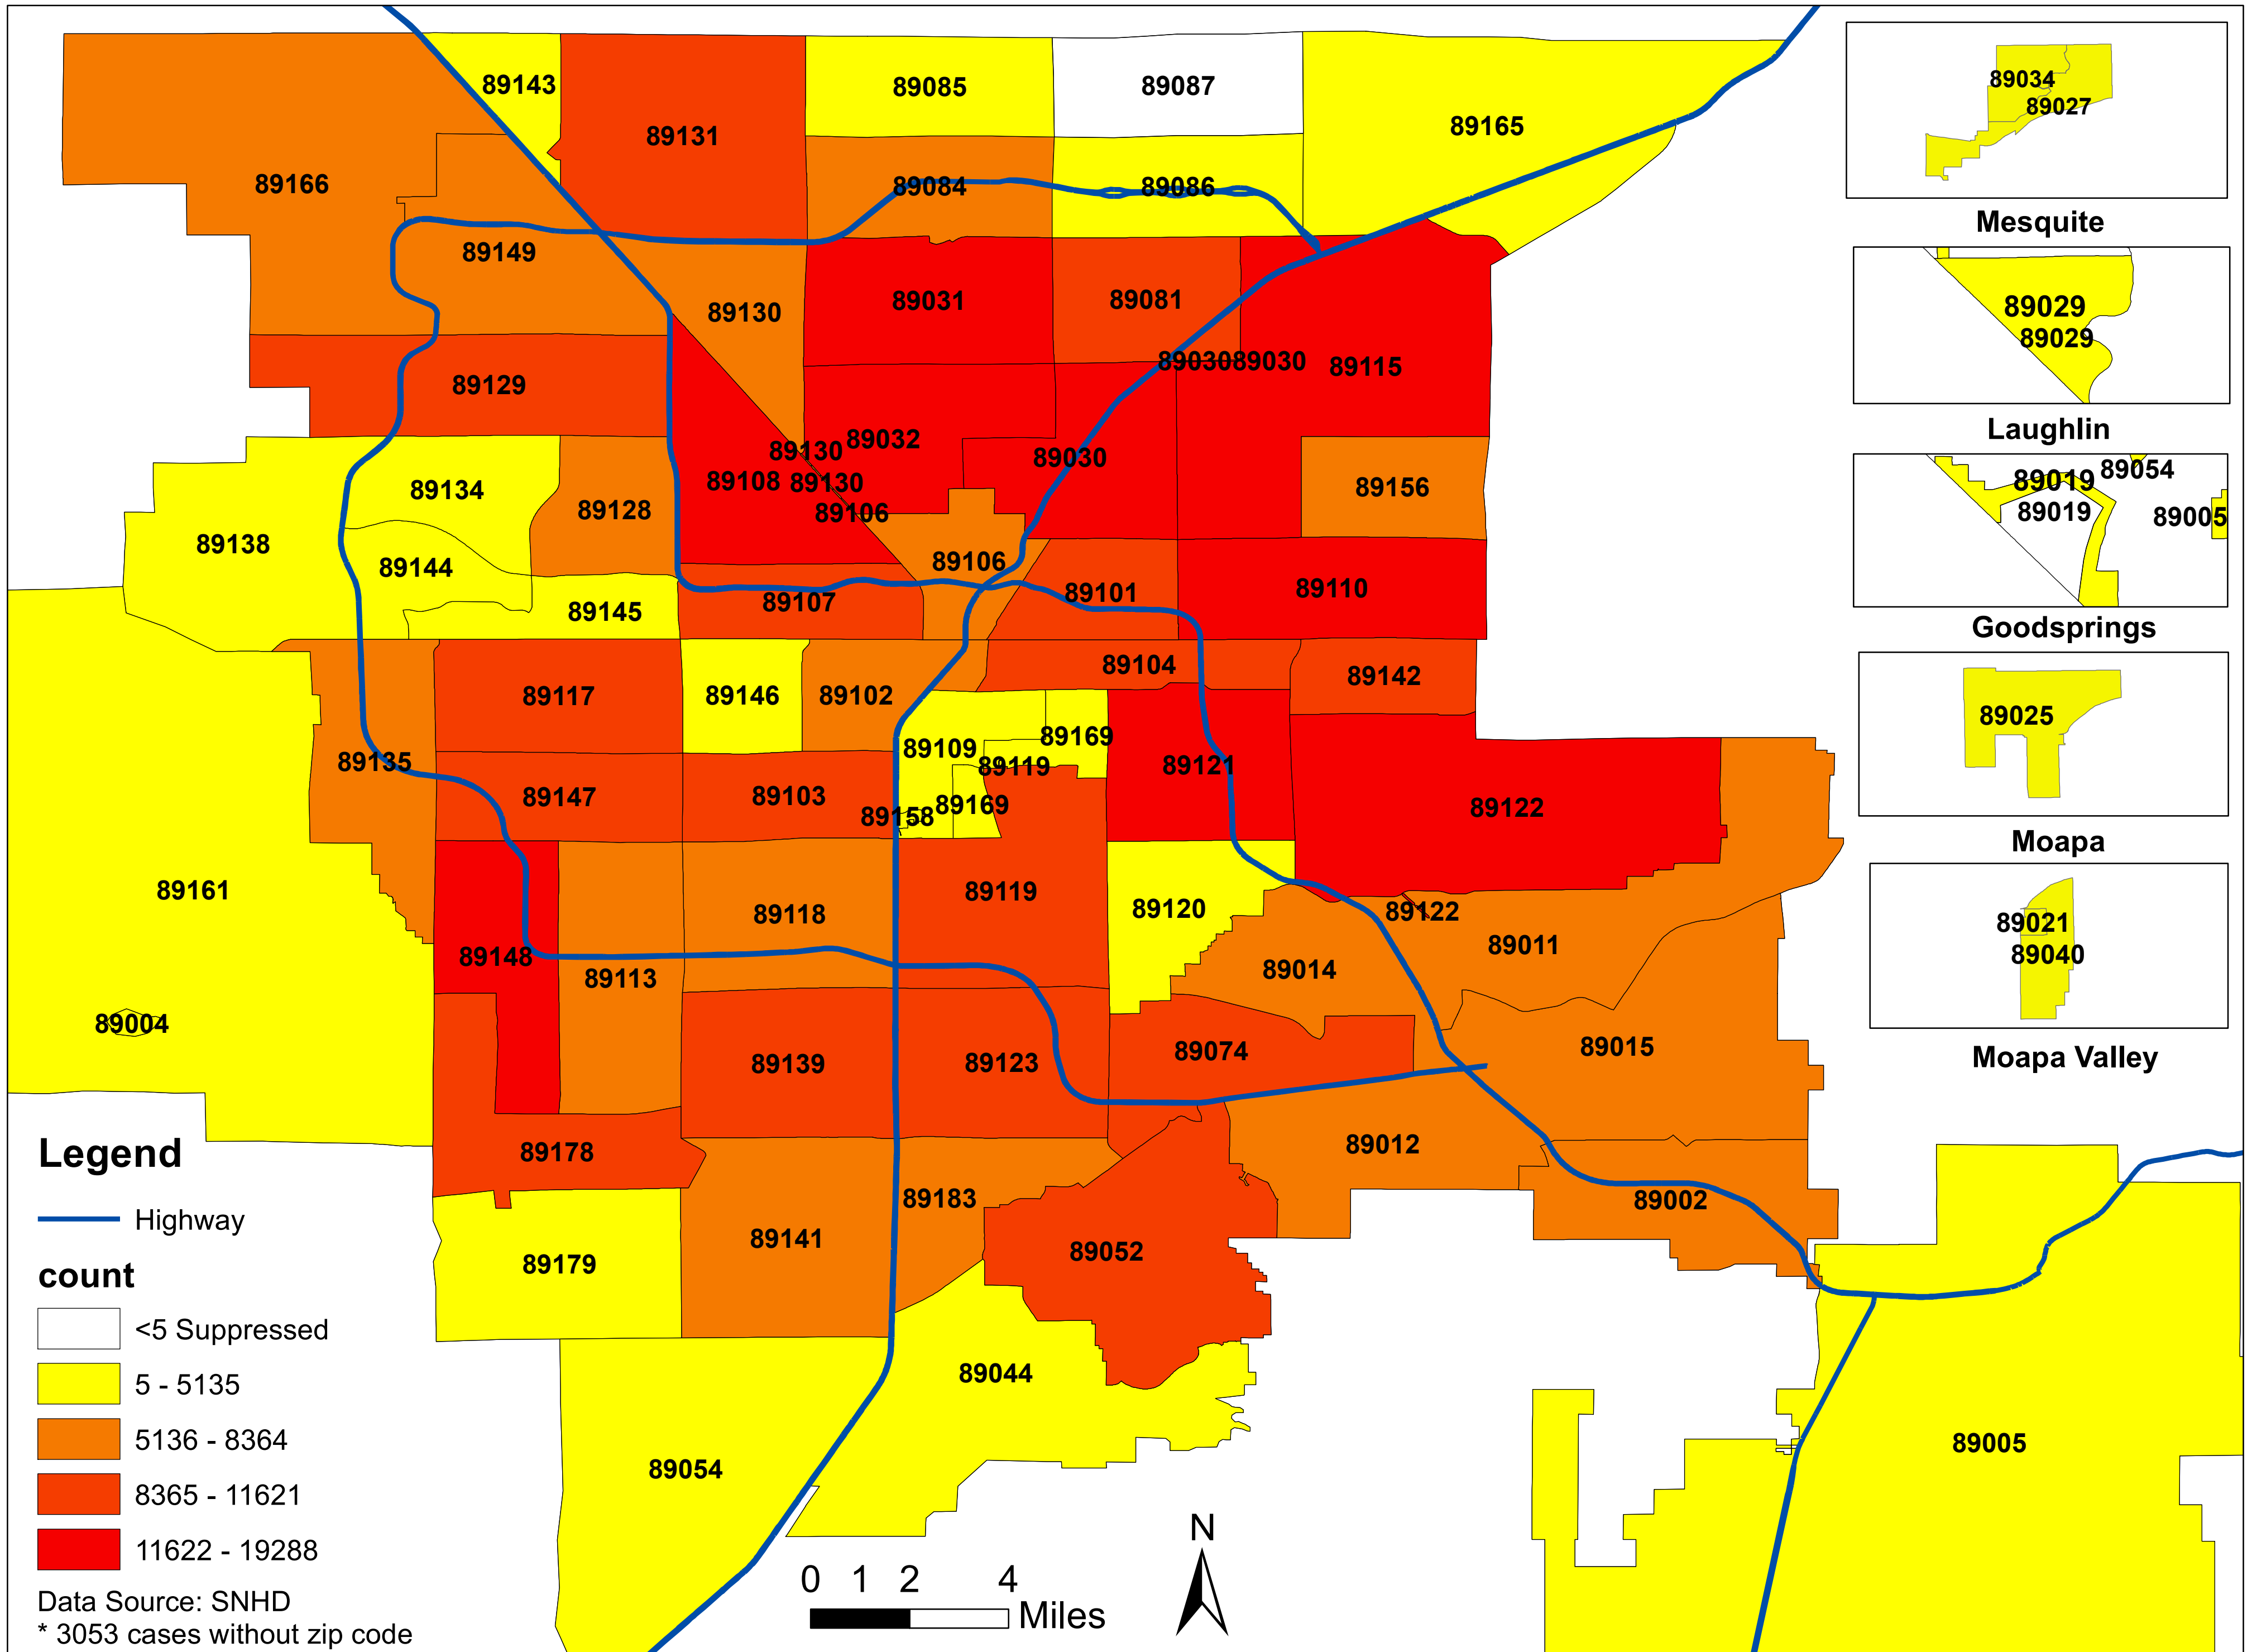

# Number of COVID-19 cases by zip code in Clark county (02.21.2022)

**Note: More than 5 cases reported from 89124**