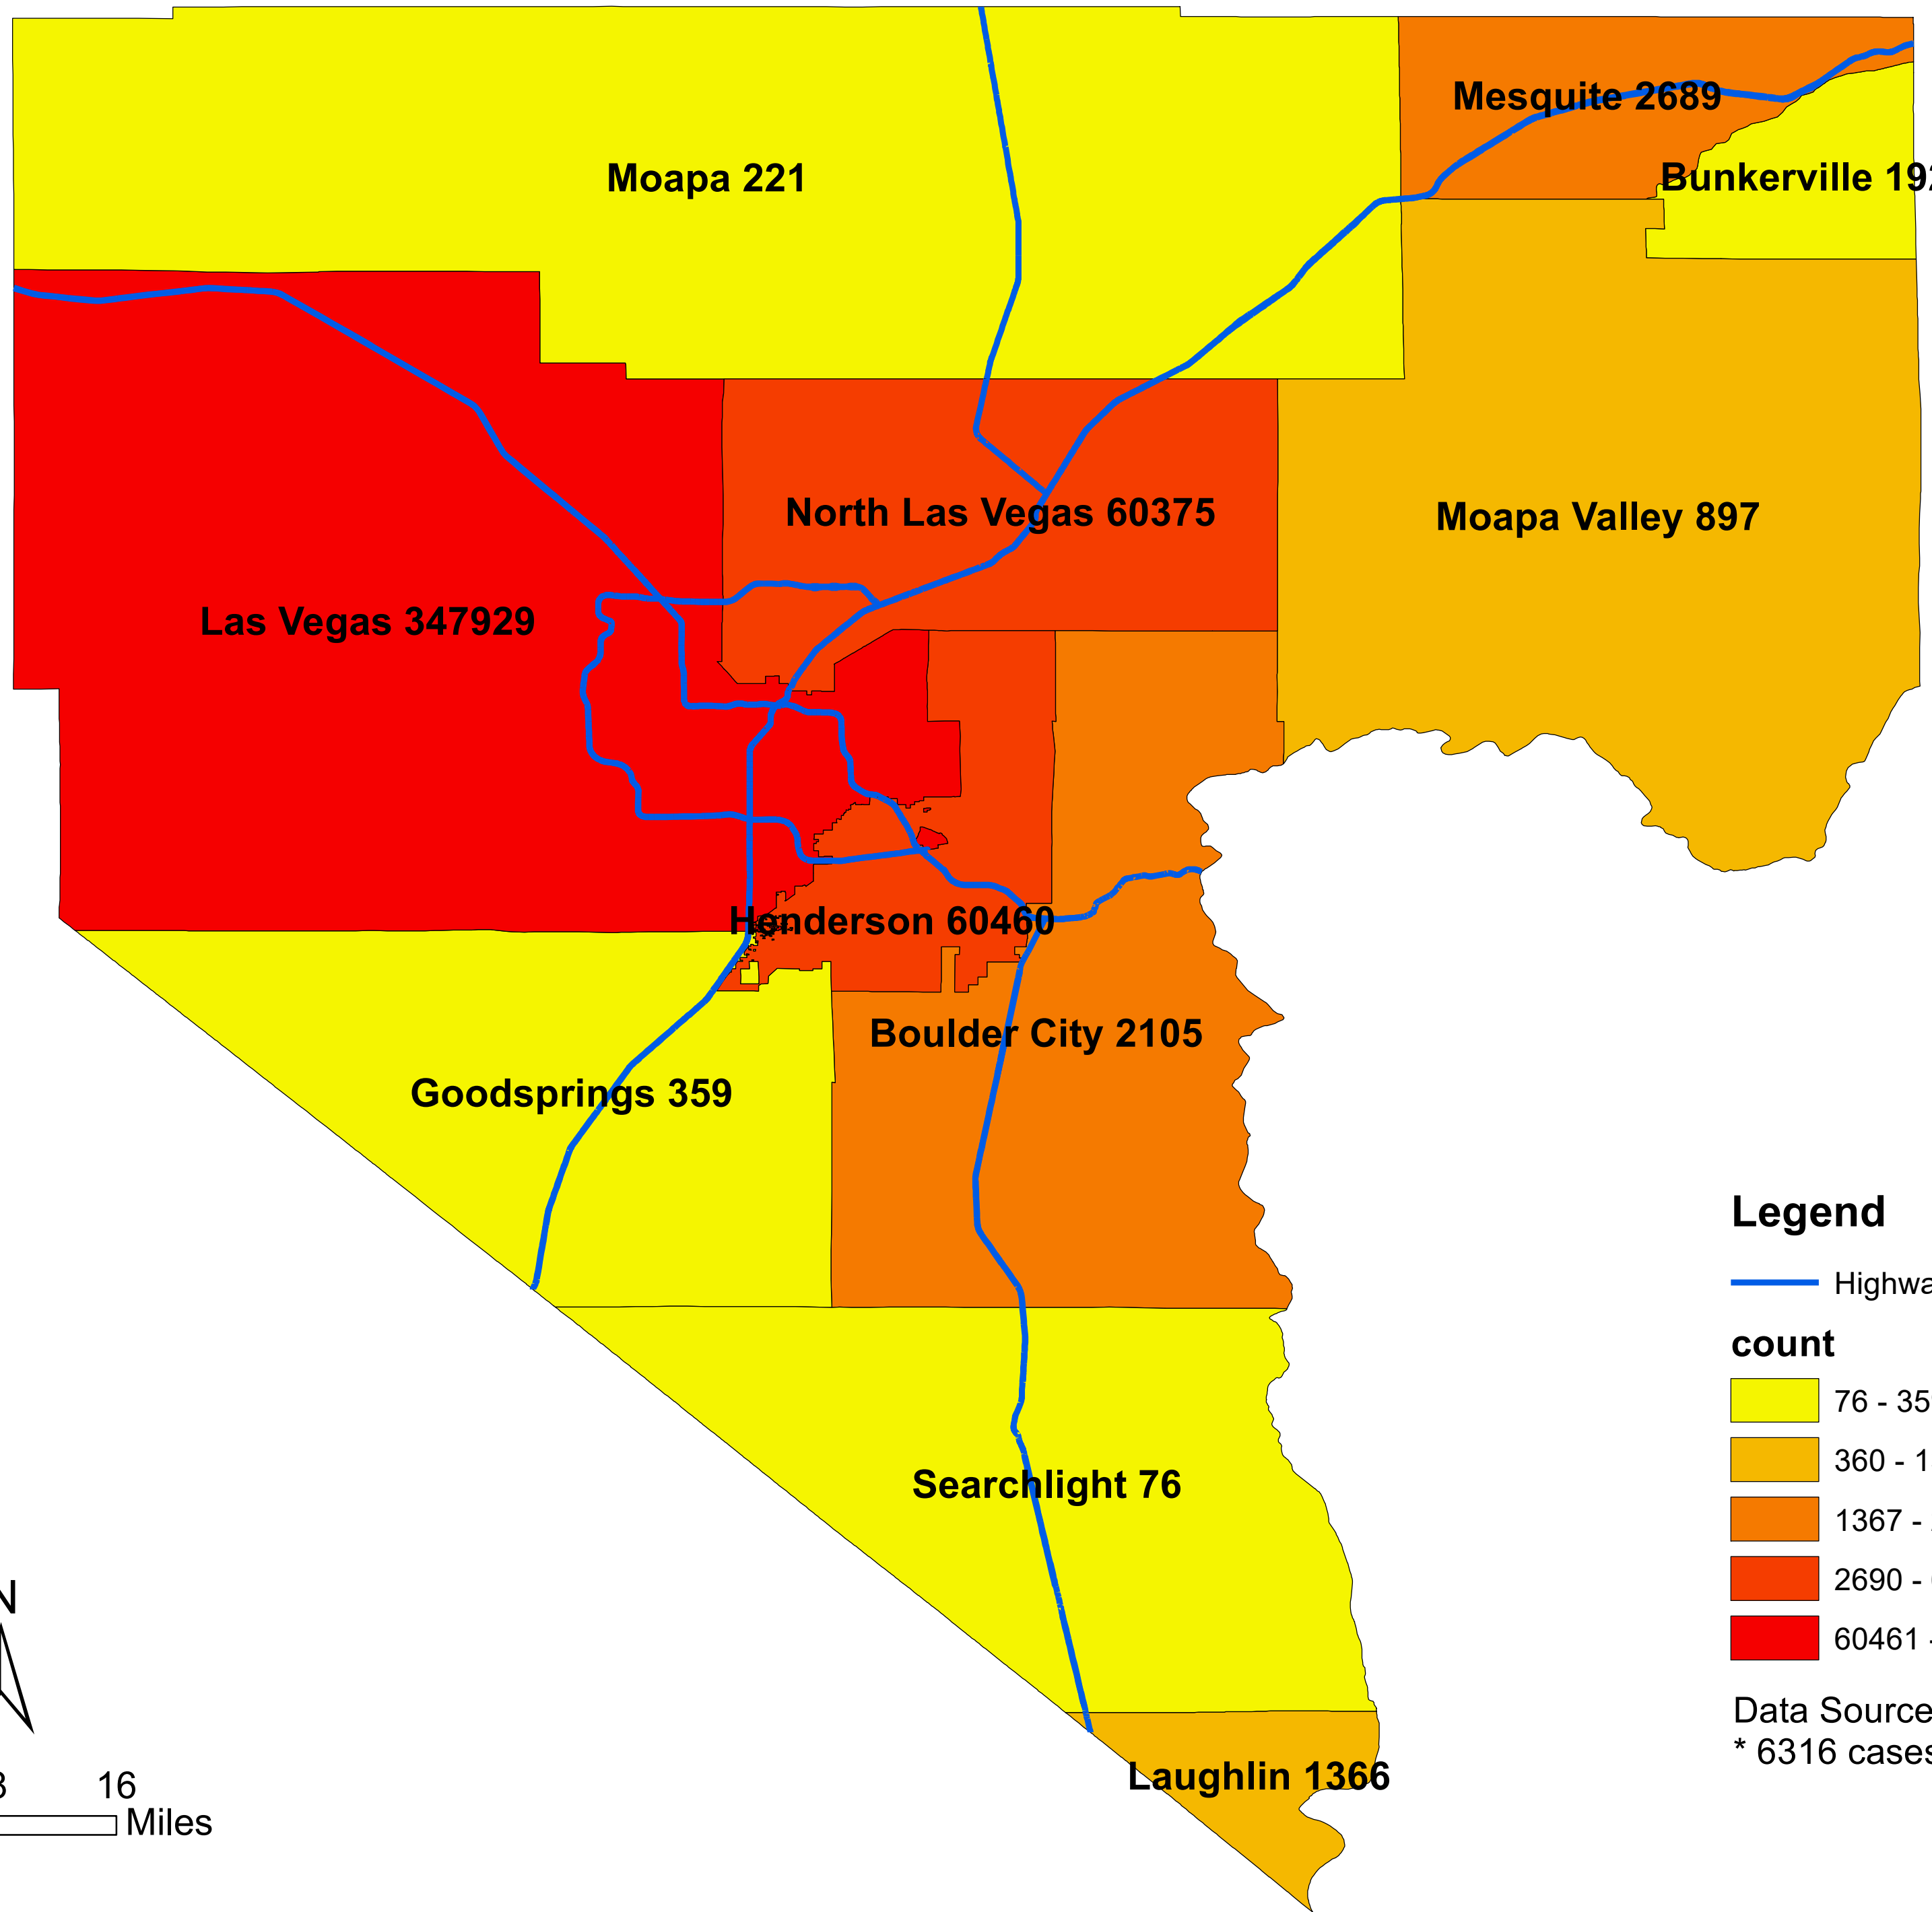

Number of COVID-19 cases by city in Clark county (02.21.2022)

Legend

— Highway

count

Data Source: SNHD

* 6316 cases without city information

0 4 8 16
Miles