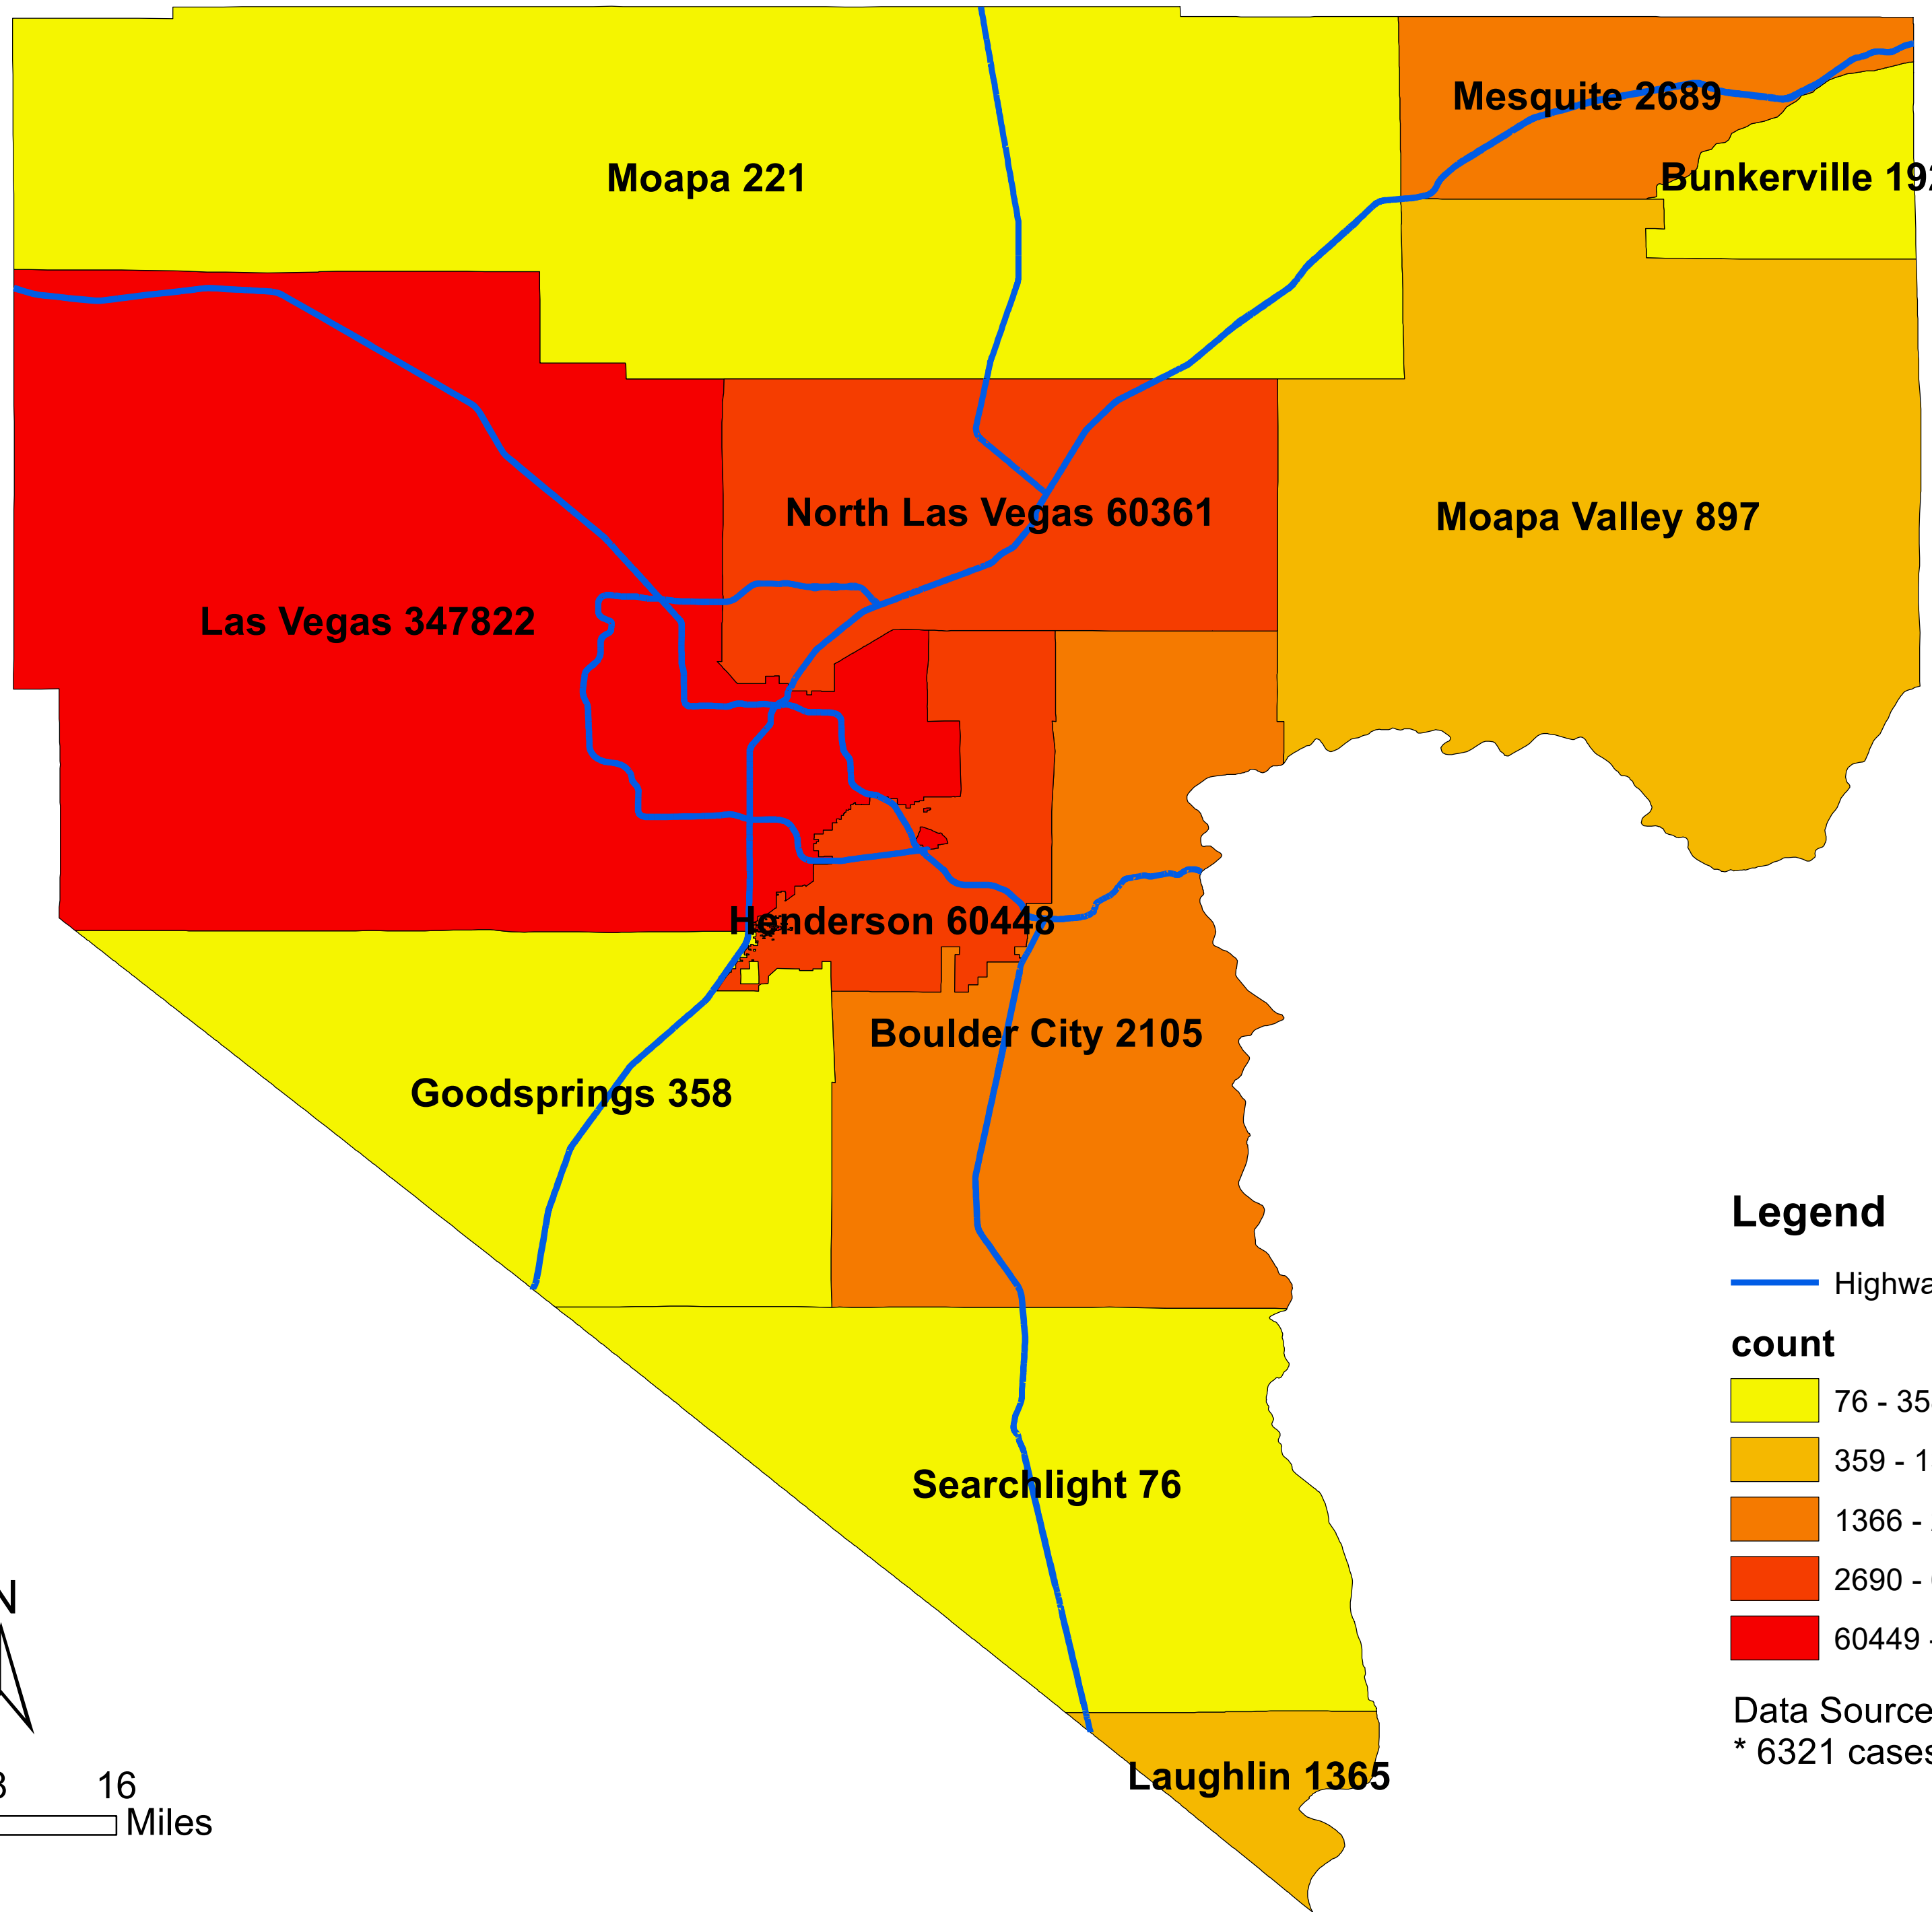

Number of COVID-19 cases by city in Clark county (02.20.2022)

Legend

— Highway

count

- 76 - 358
- 359 - 1365
- 1366 - 2689
- 2690 - 60448
- 60449 - 347822

Data Source: SNHD

* 6321 cases without city information

0 4 8 16 Miles