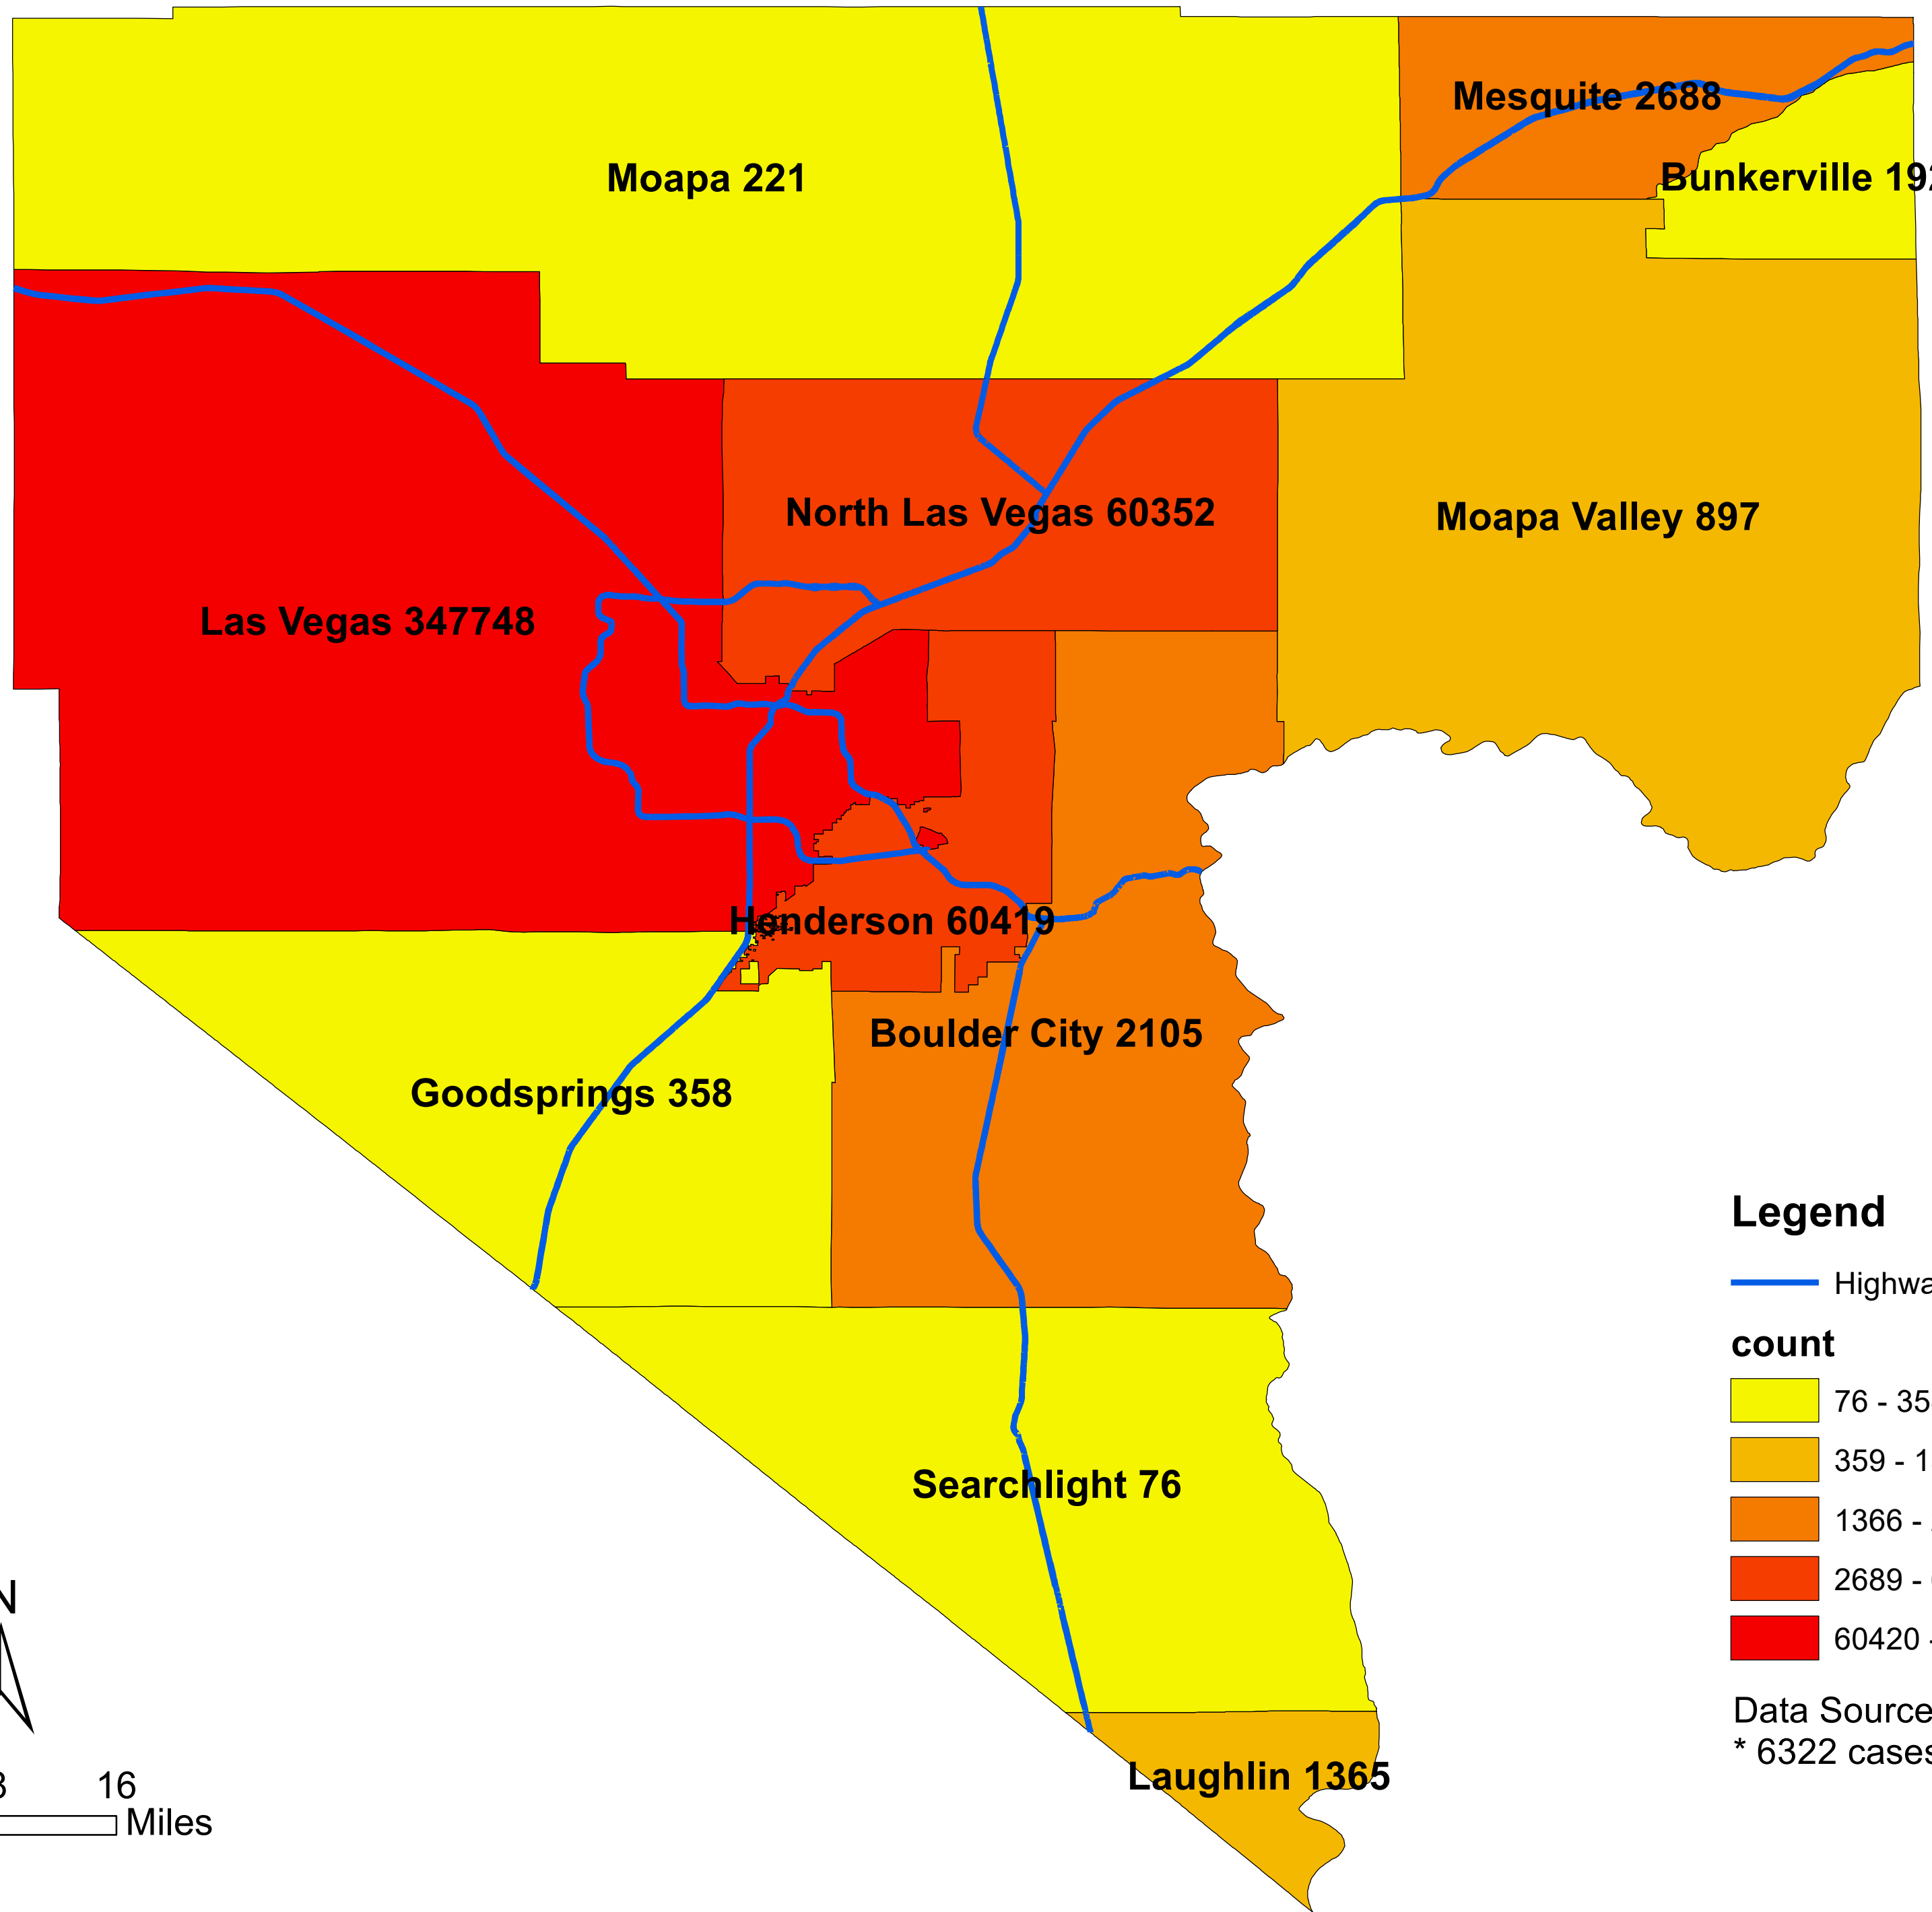

Number of COVID-19 cases by city in Clark county (02.19.2022)

Legend

— Highway

count

Data Source: SNHD

* 6322 cases without city information

0 4 8 16 Miles