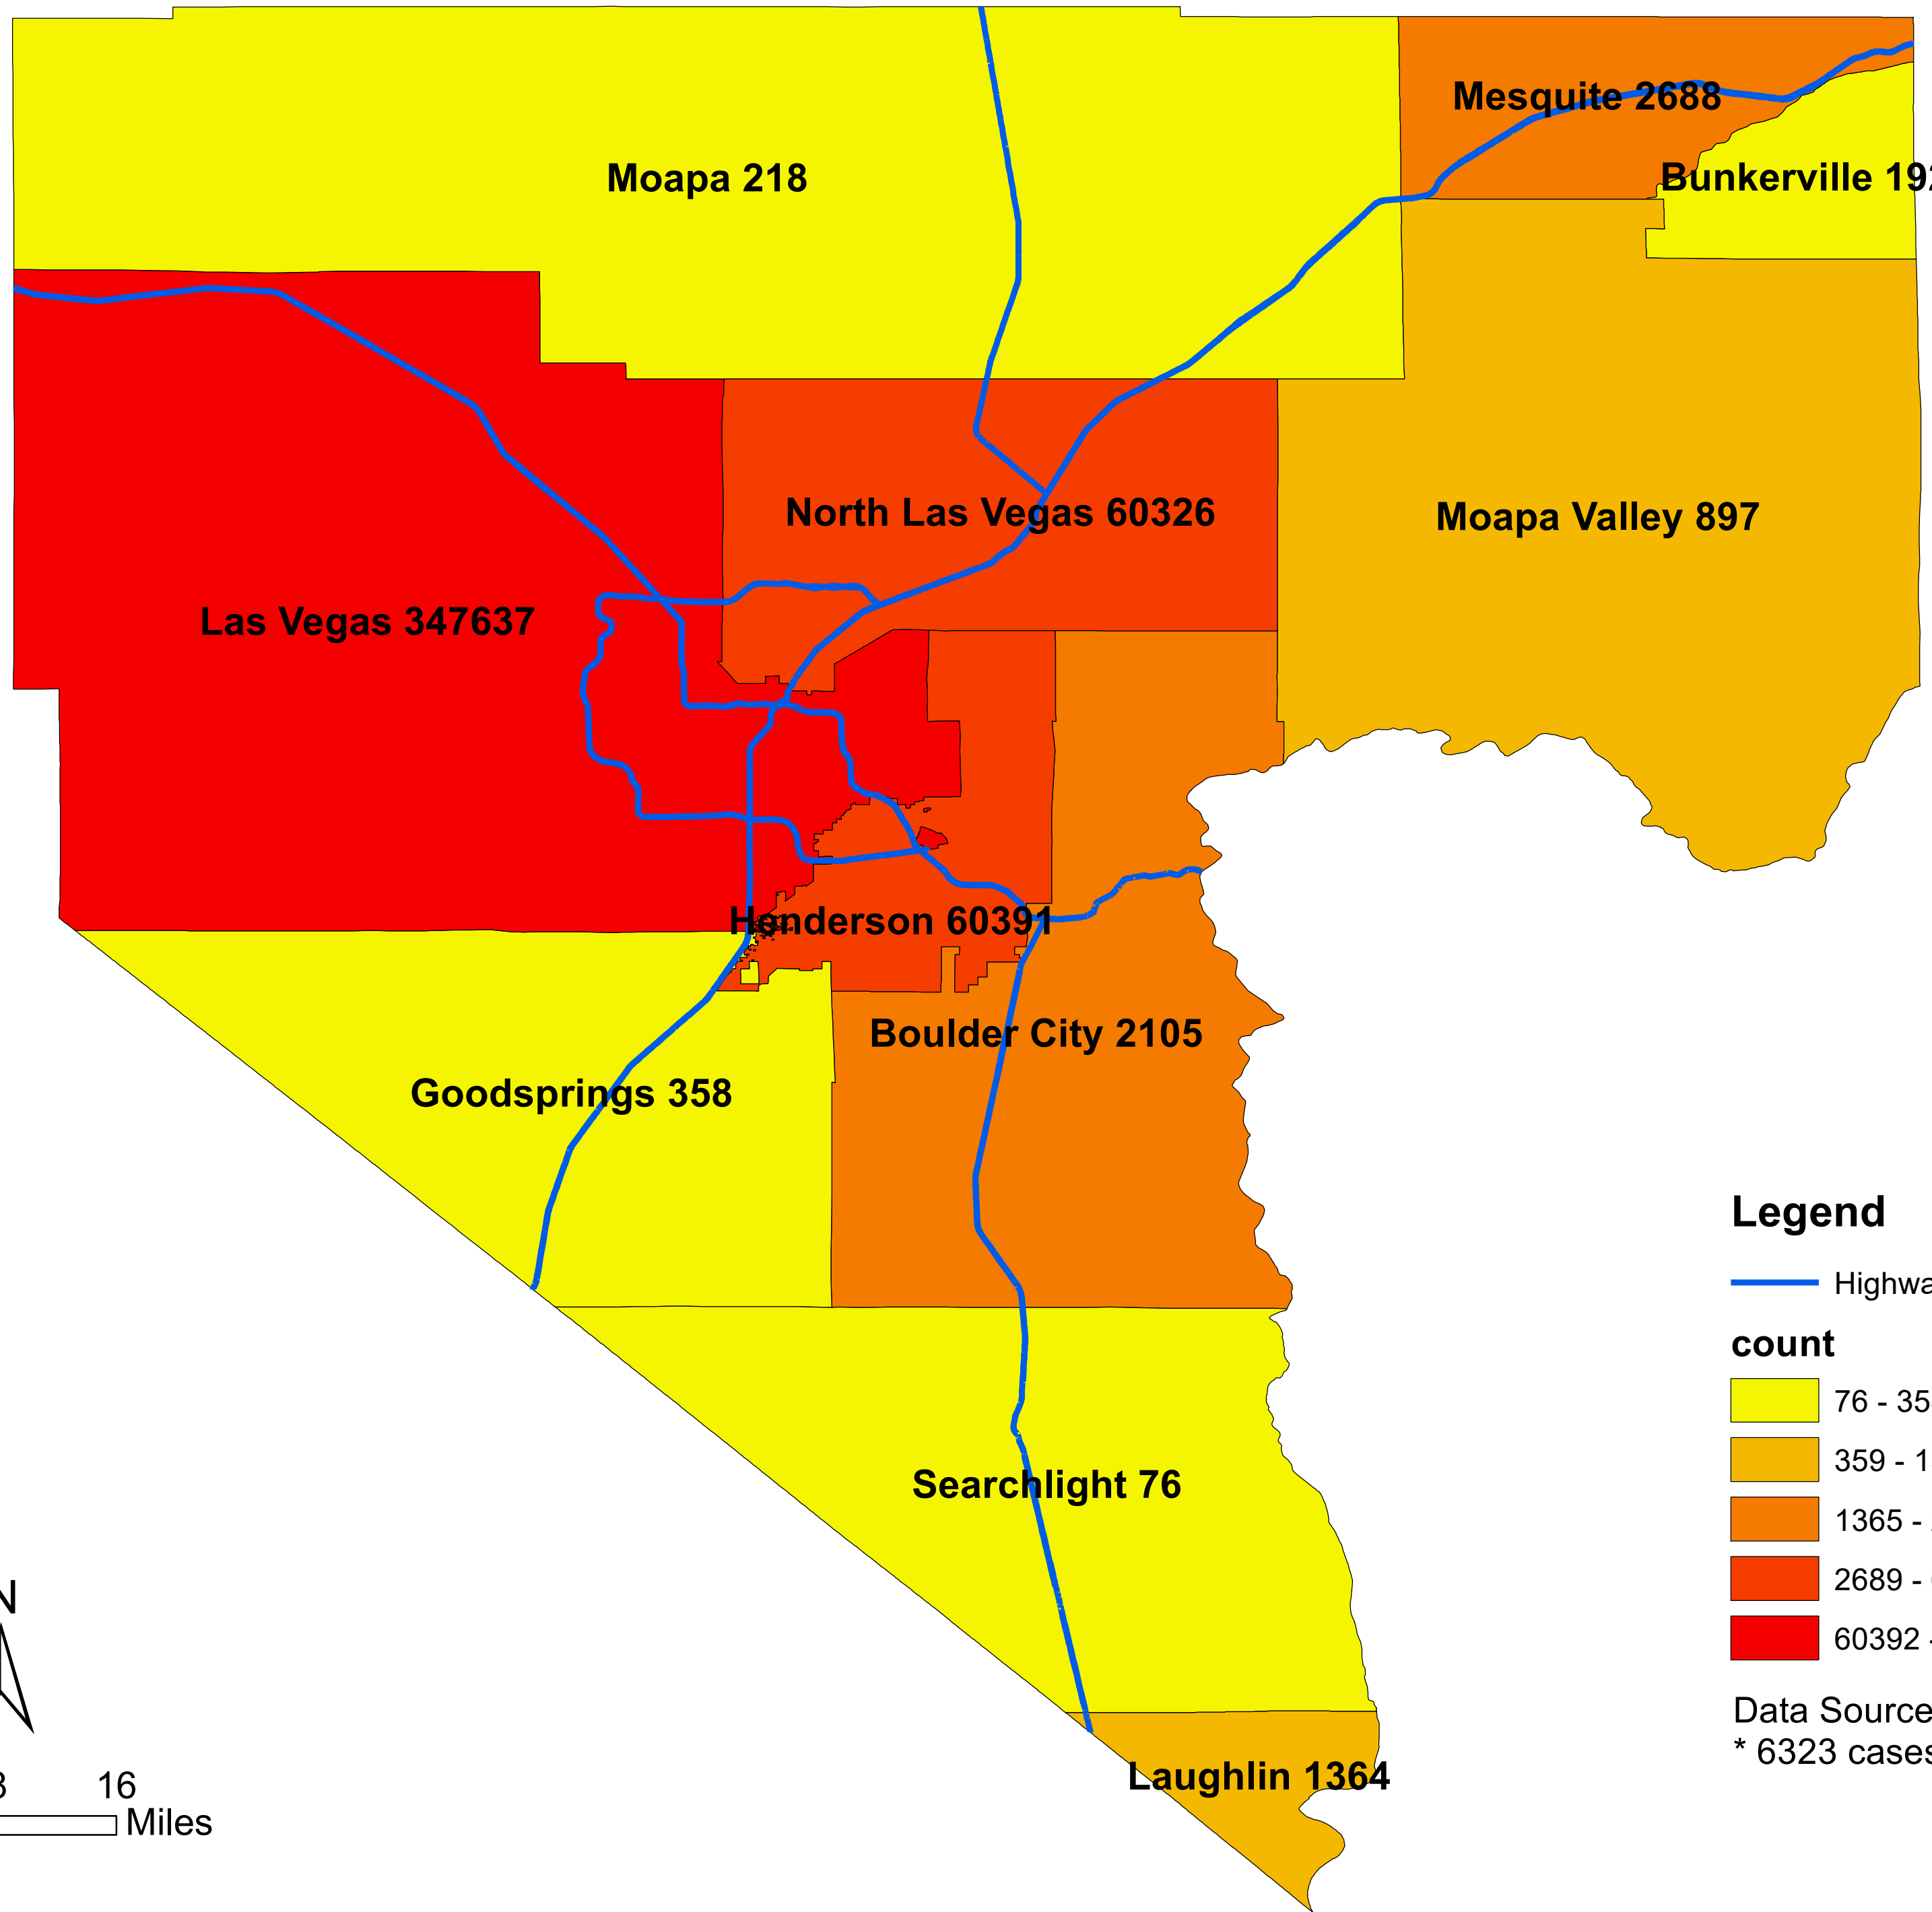

Number of COVID-19 cases by city in Clark county (02.18.2022)

Legend

— Highway

count

- 76 - 358
- 359 - 1364
- 1365 - 2688
- 2689 - 60391
- 60392 - 347637

Data Source: SNHD

* 6323 cases without city information

0 4 8 16 Miles