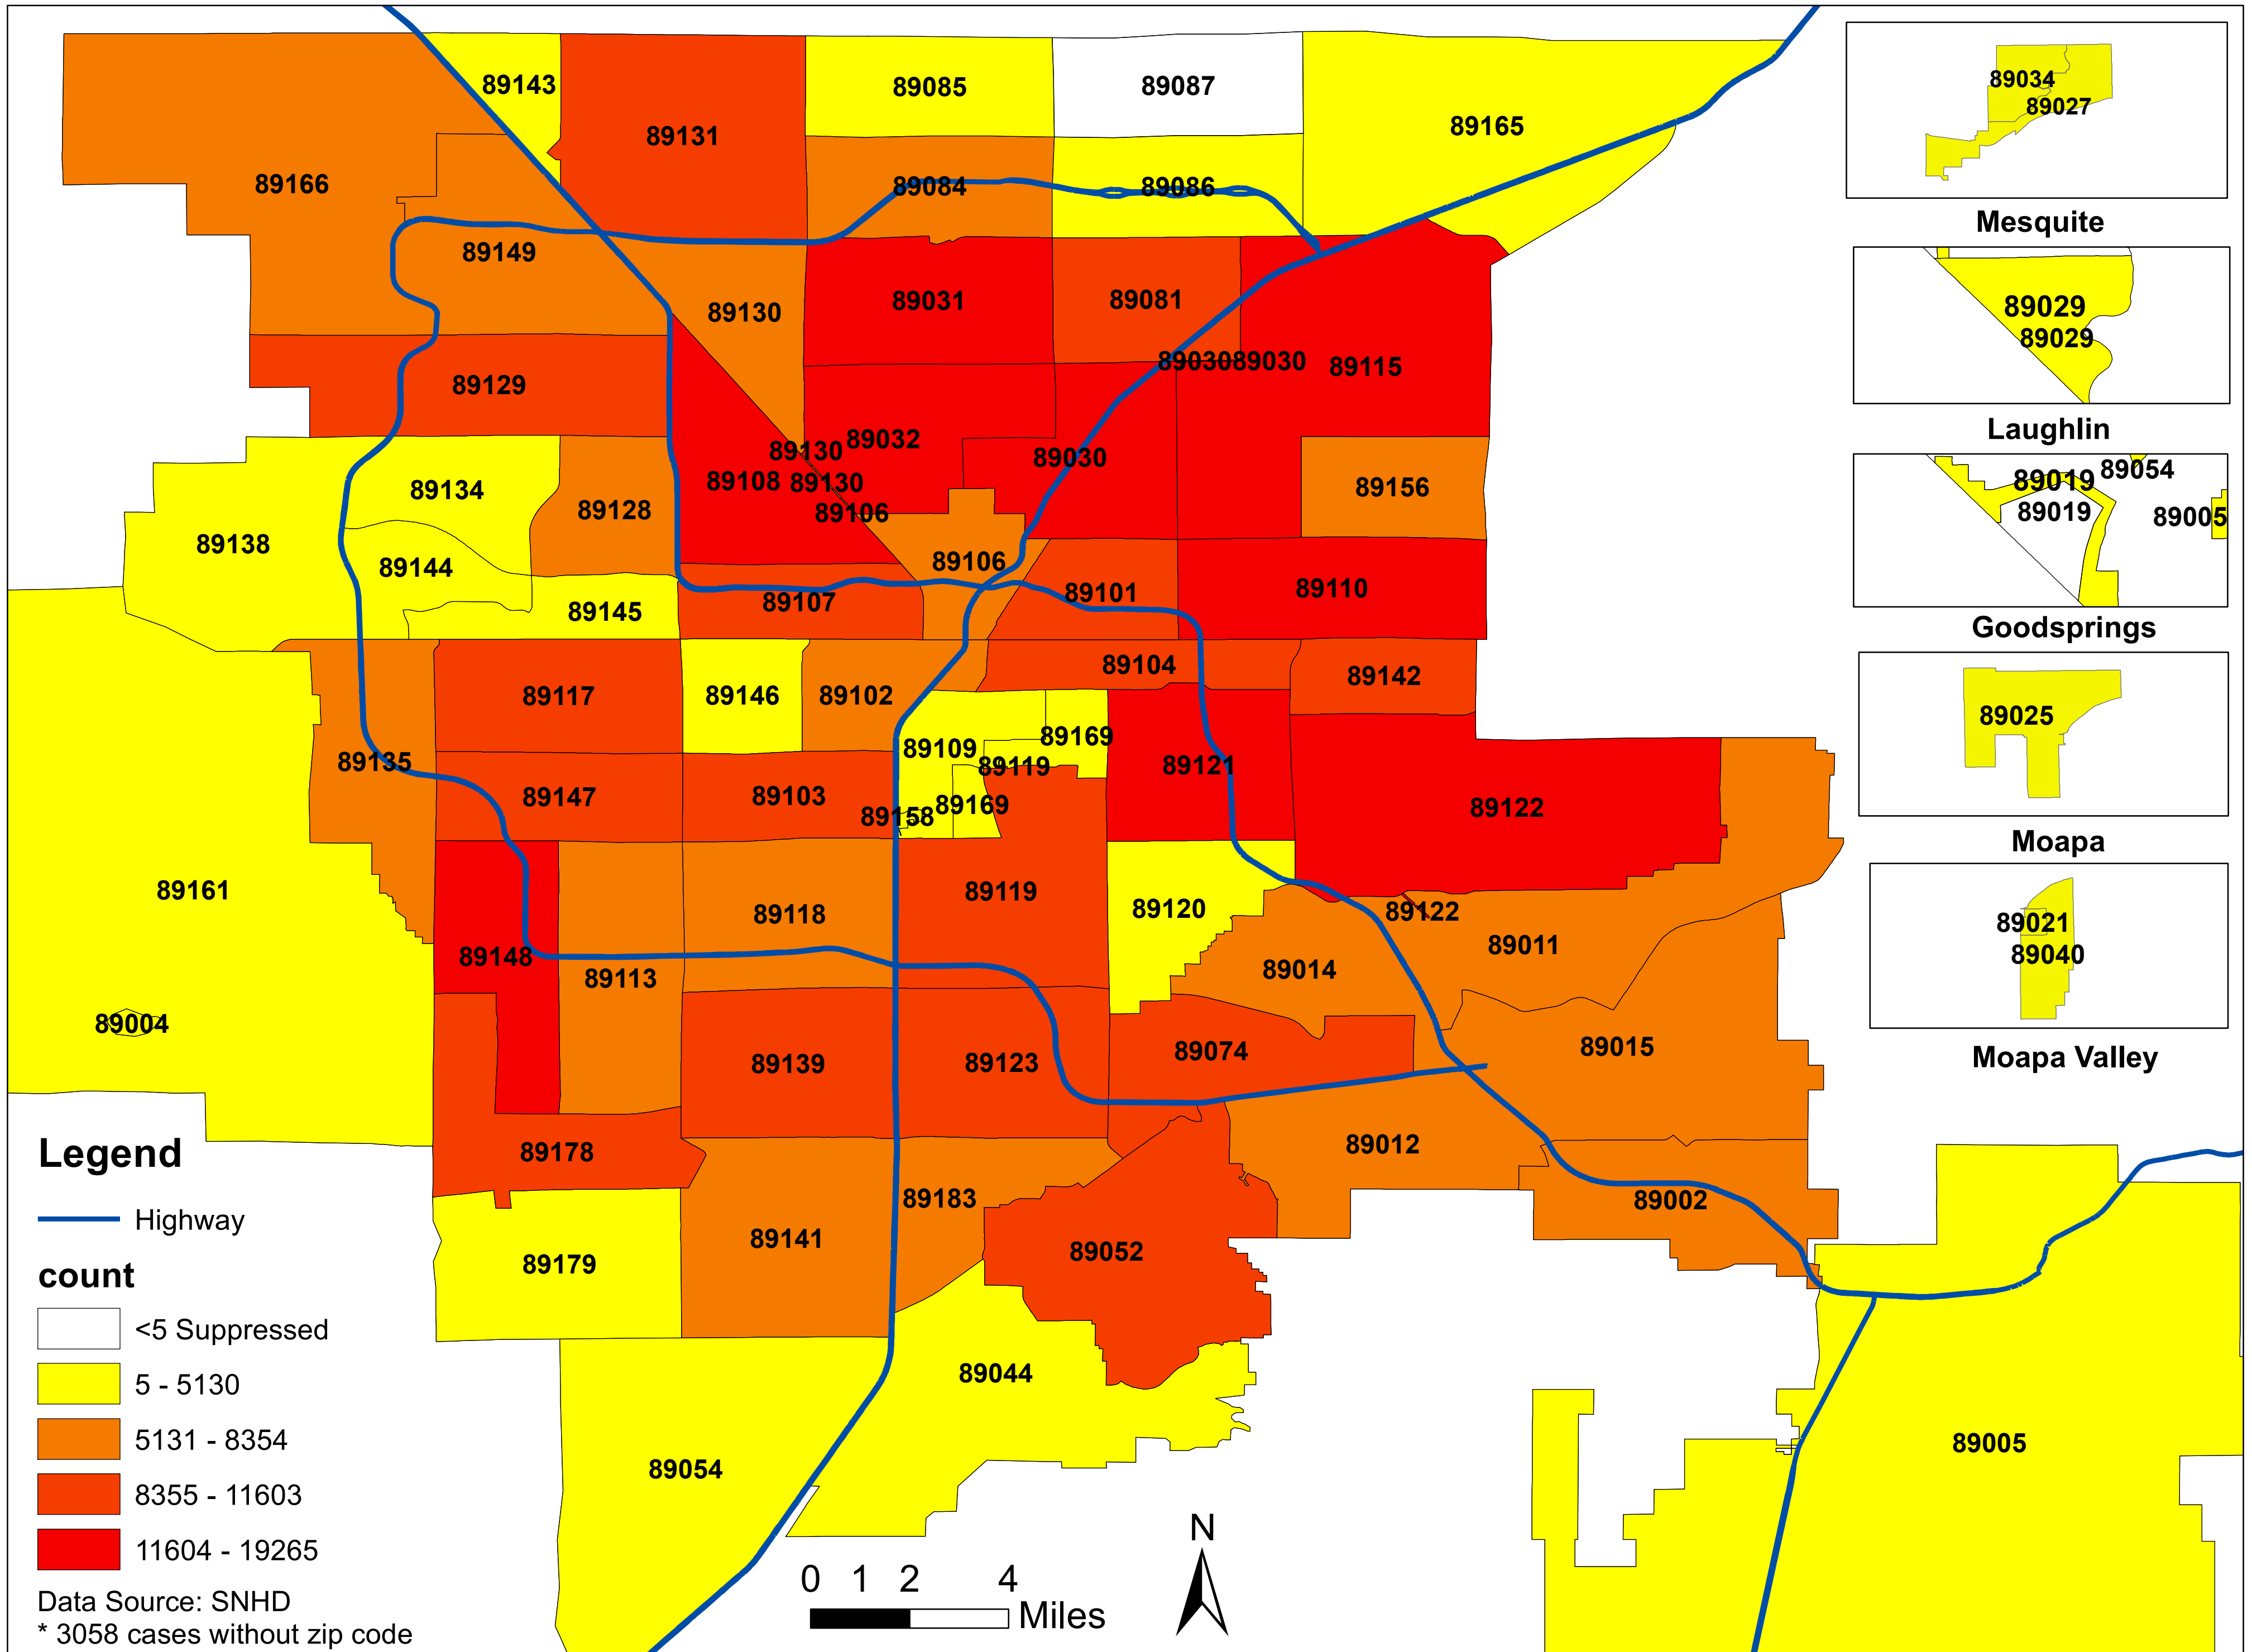

# Number of COVID-19 cases by zip code in Clark county (02.17.2022)

**Note: More than 5 cases reported from 89124**