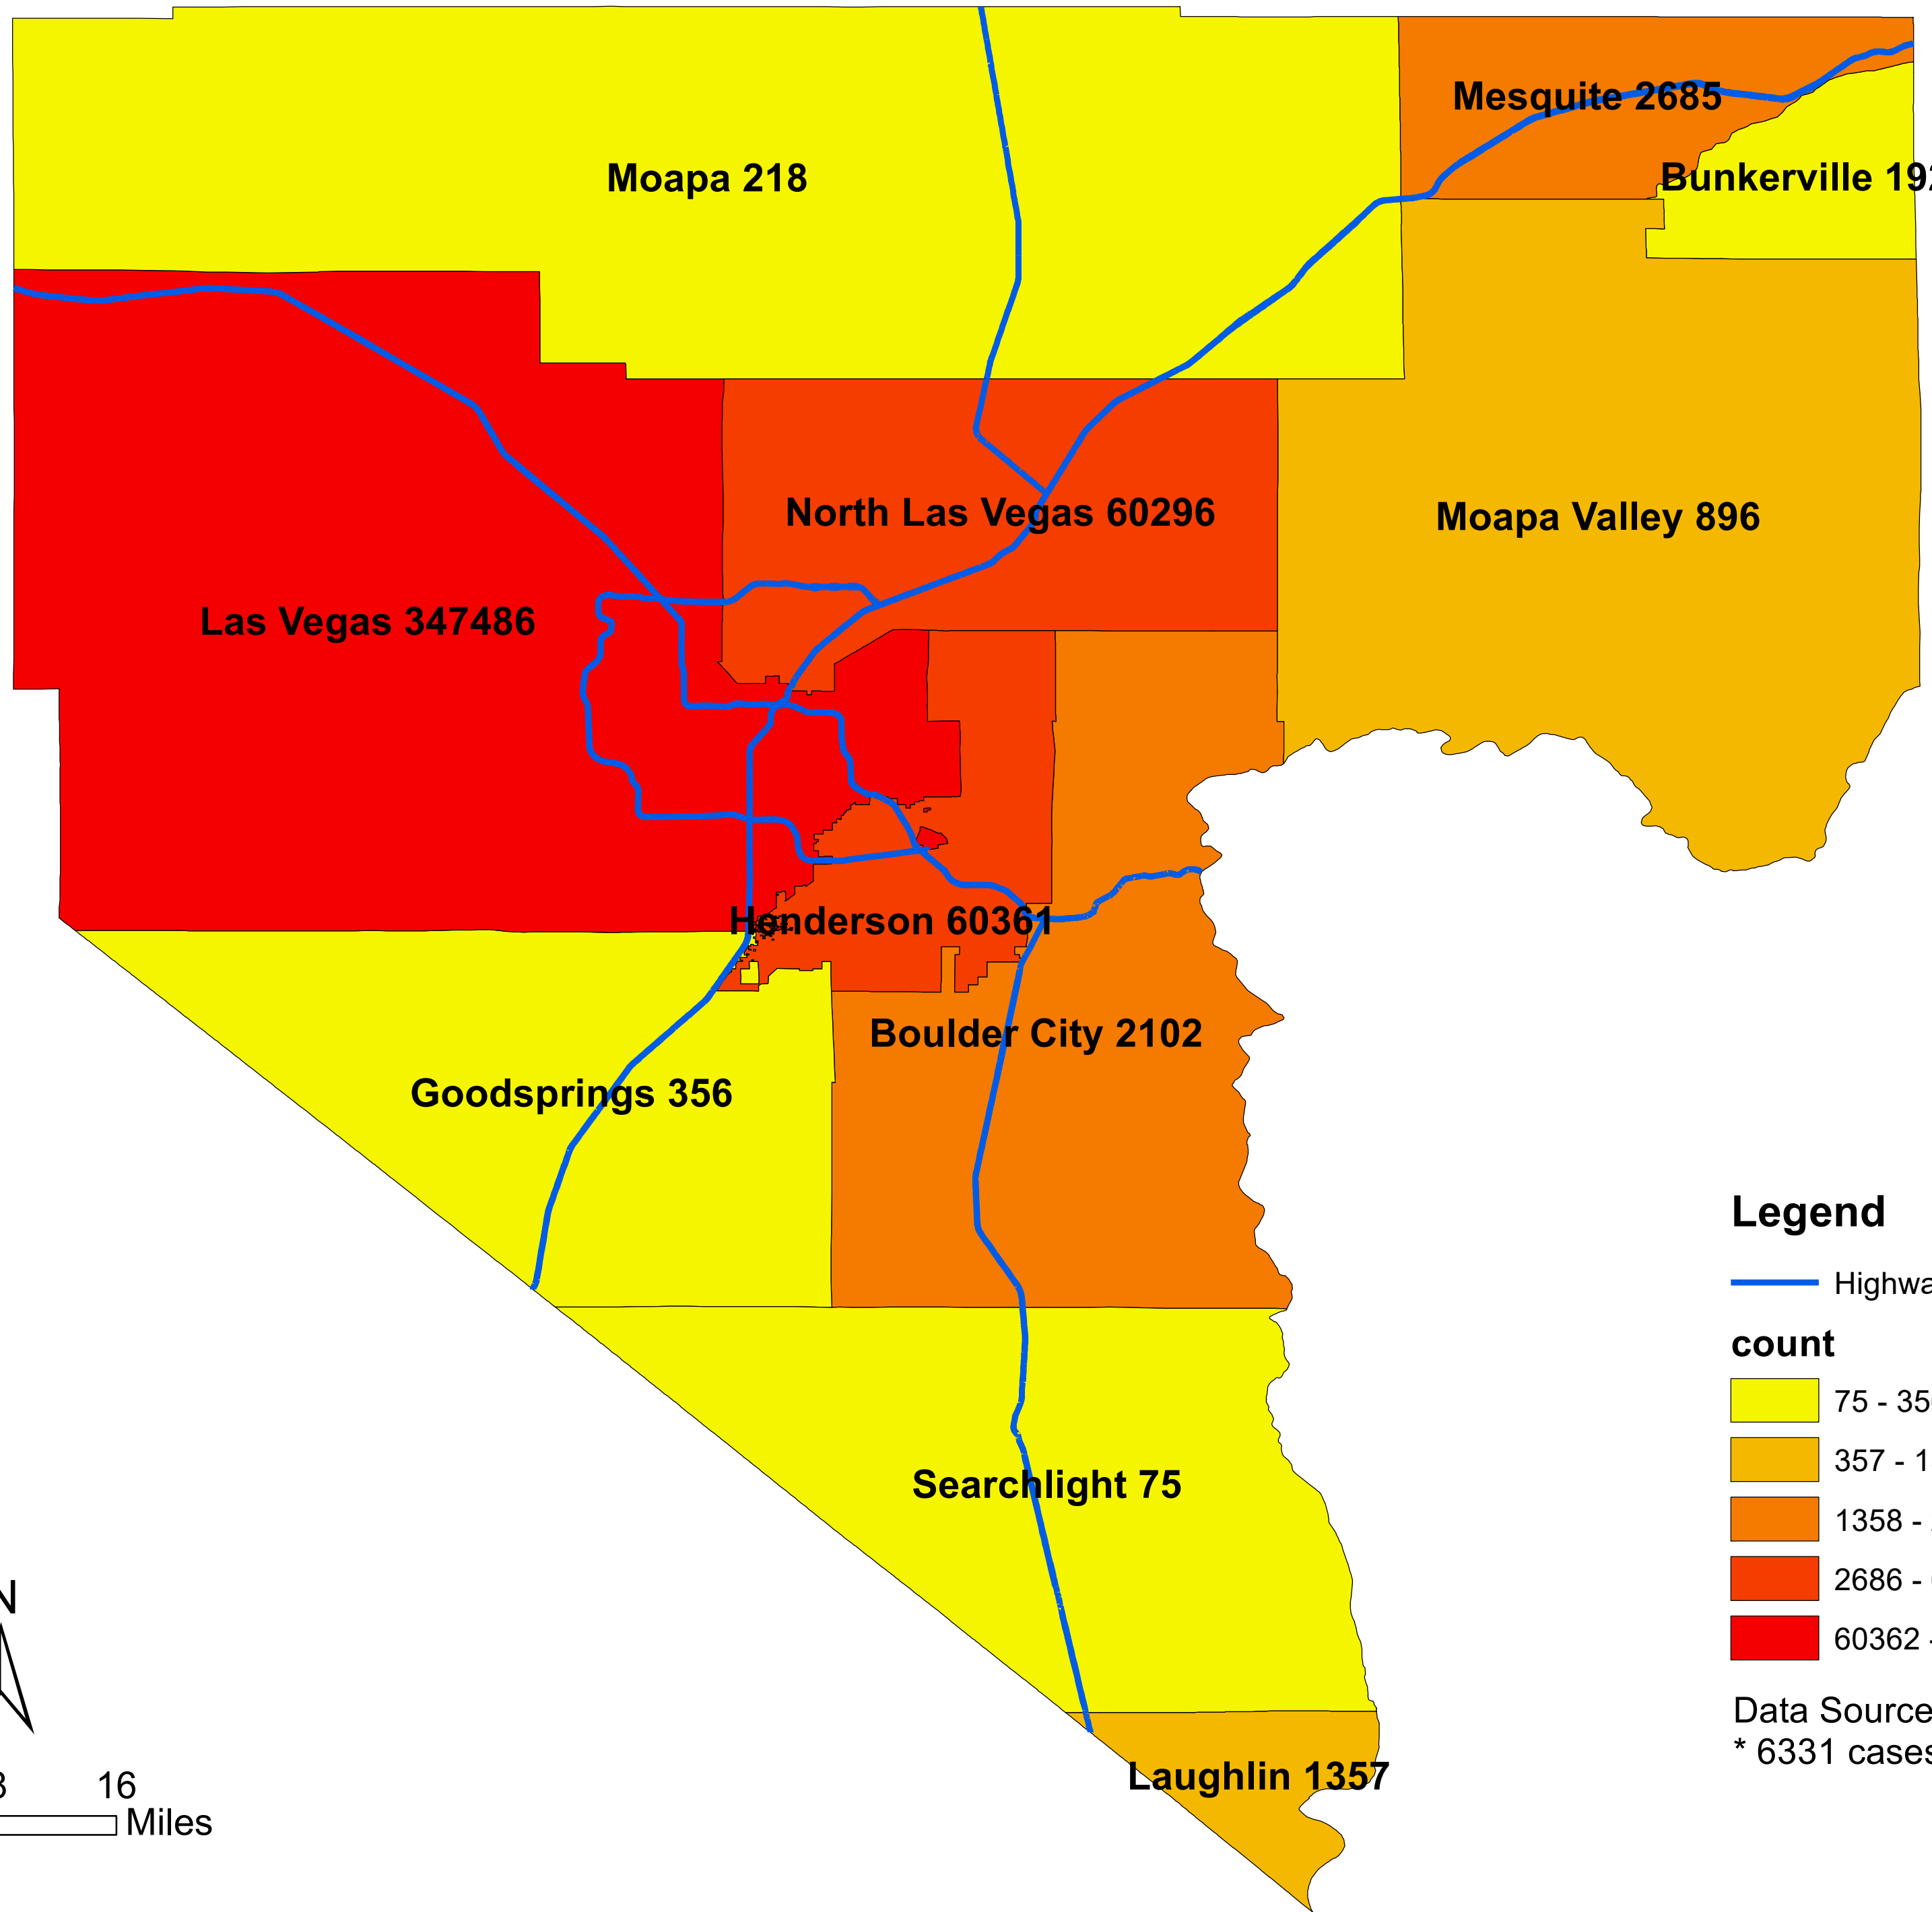

Number of COVID-19 cases by city in Clark county (02.17.2022)

Legend

— Highway

count

Data Source: SNHD

* 6331 cases without city information