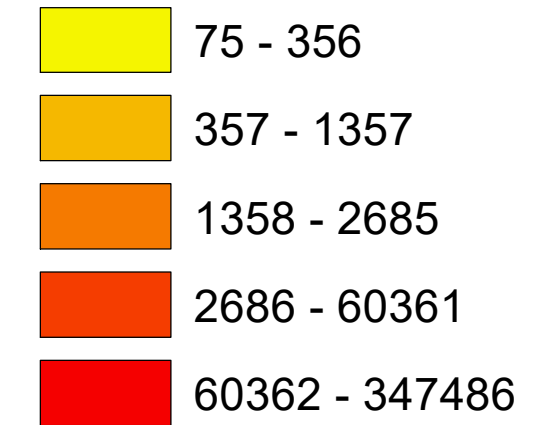

Number of COVID-19 cases by city in Clark county (02.17.2022)

Legend

— Highway

count

Data Source: SNHD

* 6331 cases without city information