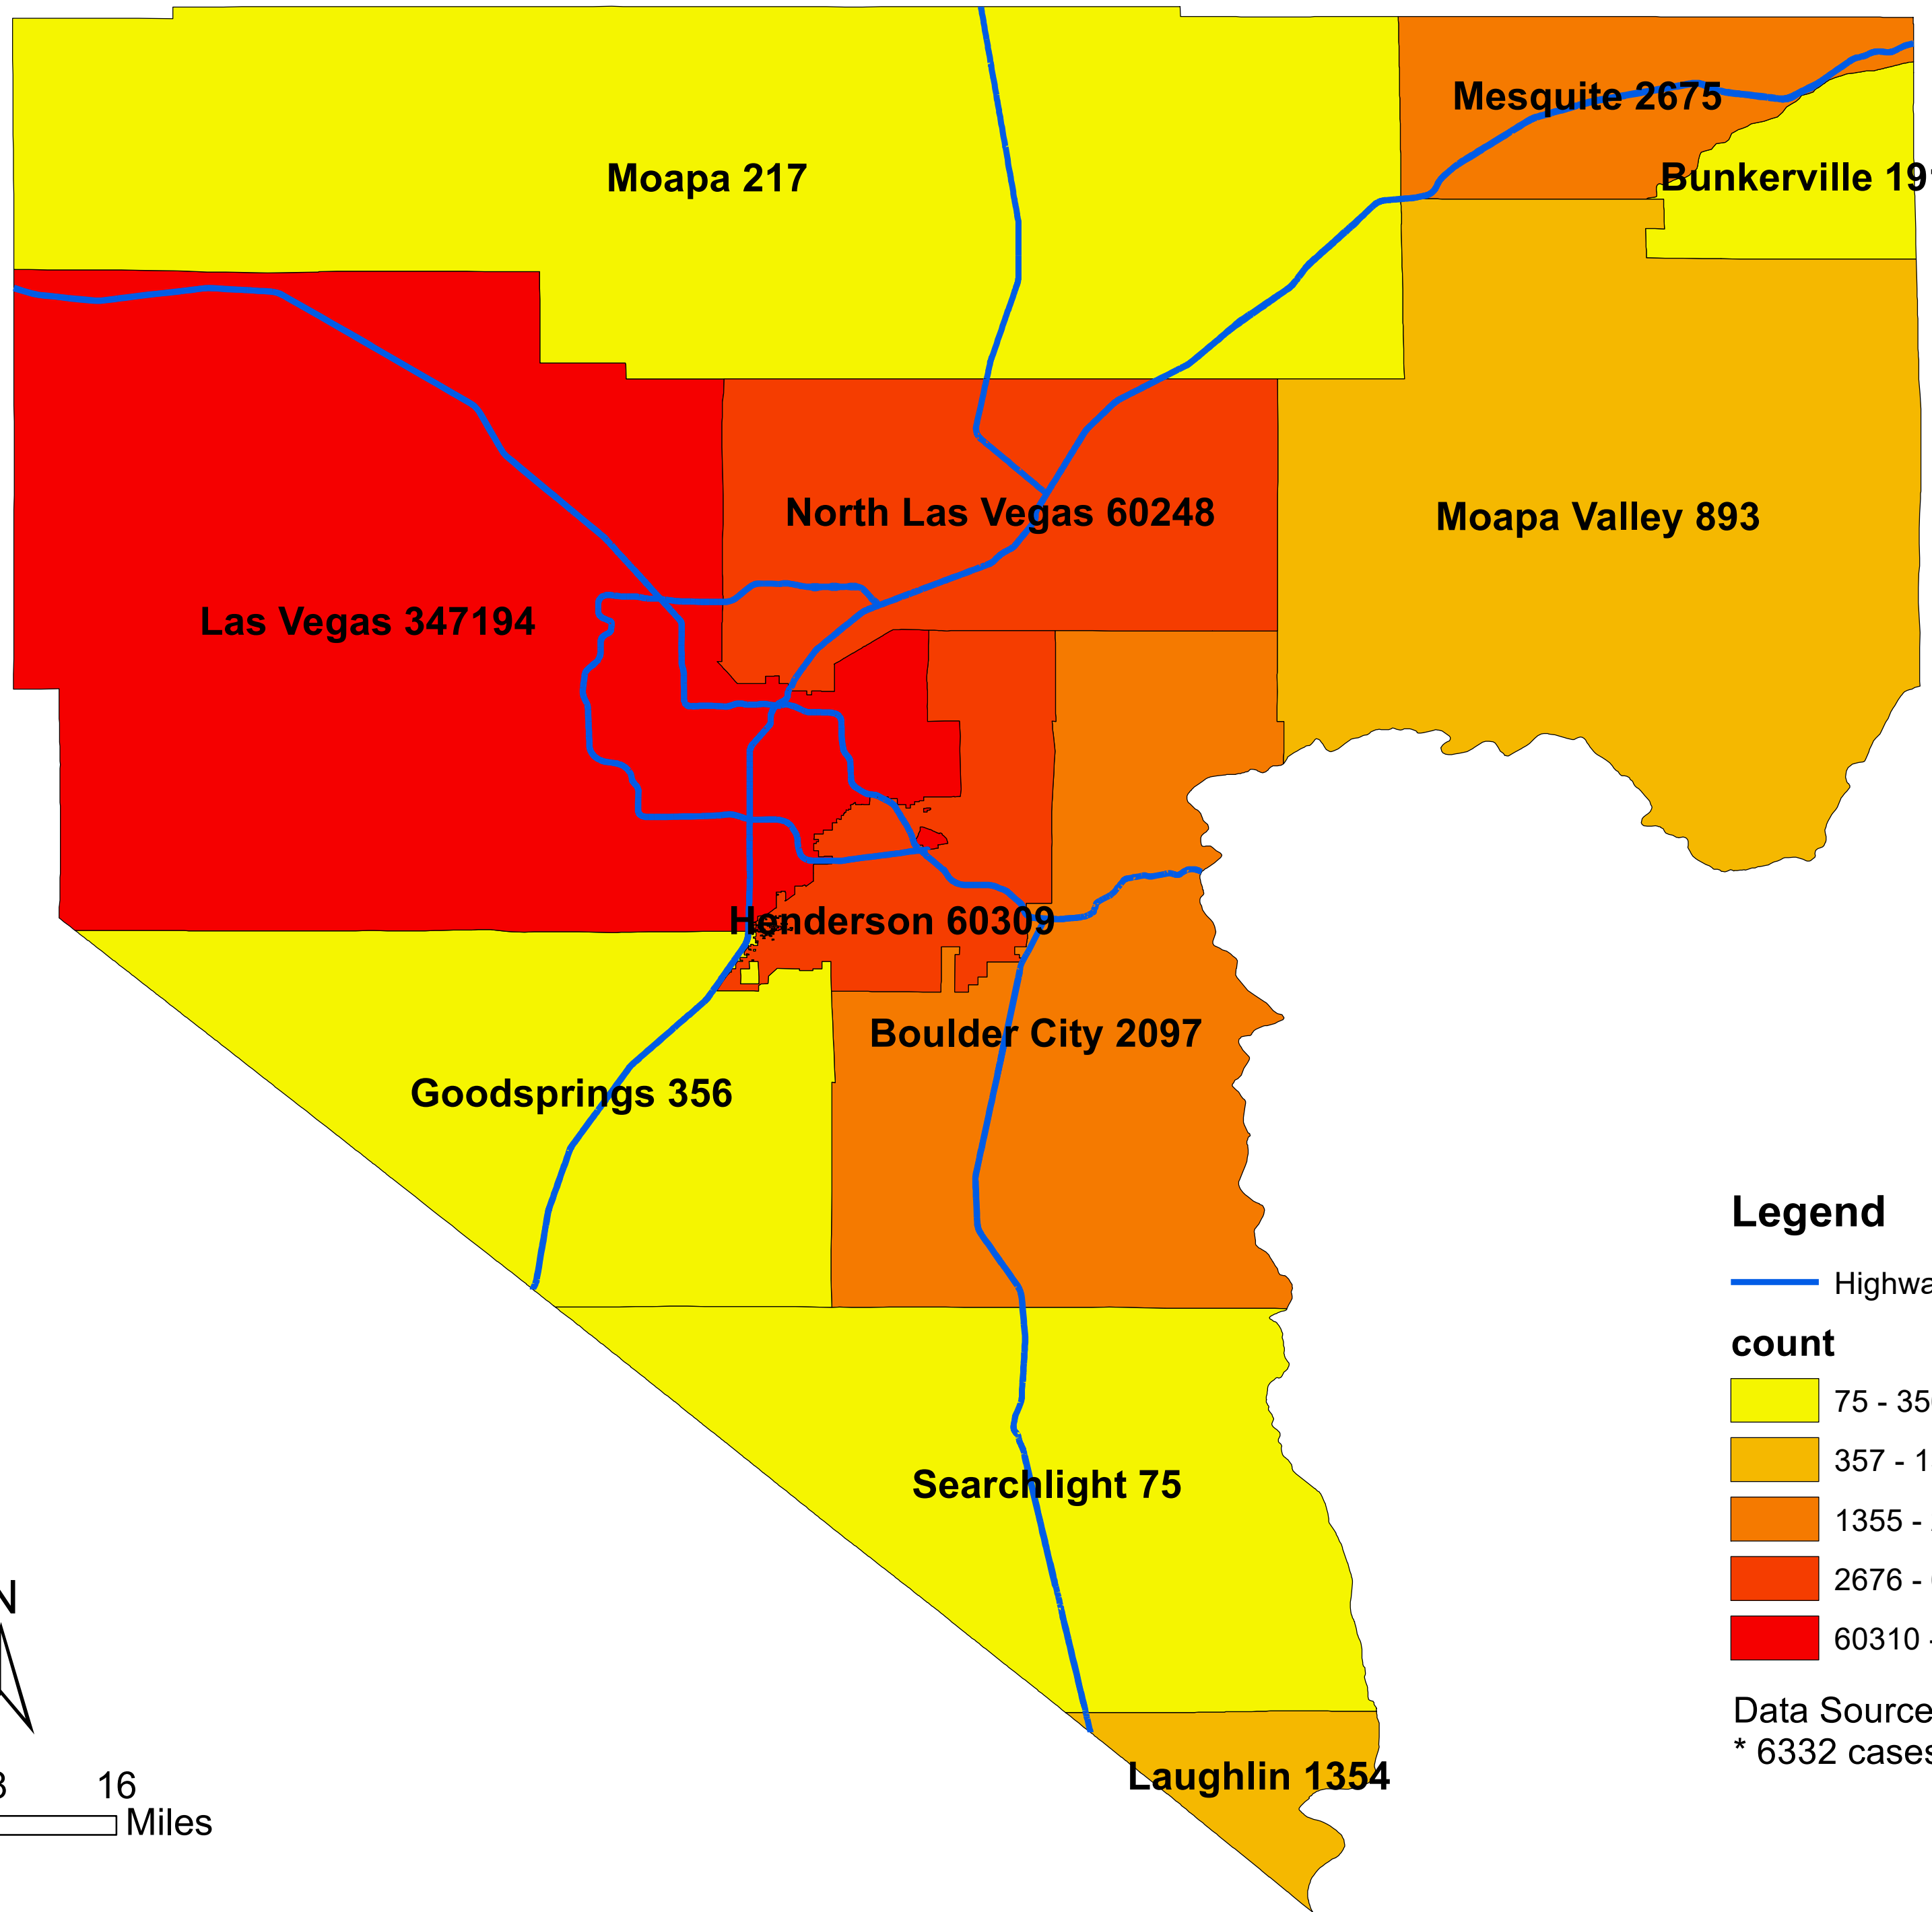

# Number of COVID-19 cases by city in Clark county (02.16.2022)

## Legend

— Highway

### count

- 75 - 356
- 357 - 1354
- 1355 - 2675
- 2676 - 60309
- 60310 - 347194

Data Source: SNHD

\* 6332 cases without city information

0 4 8 16 Miles