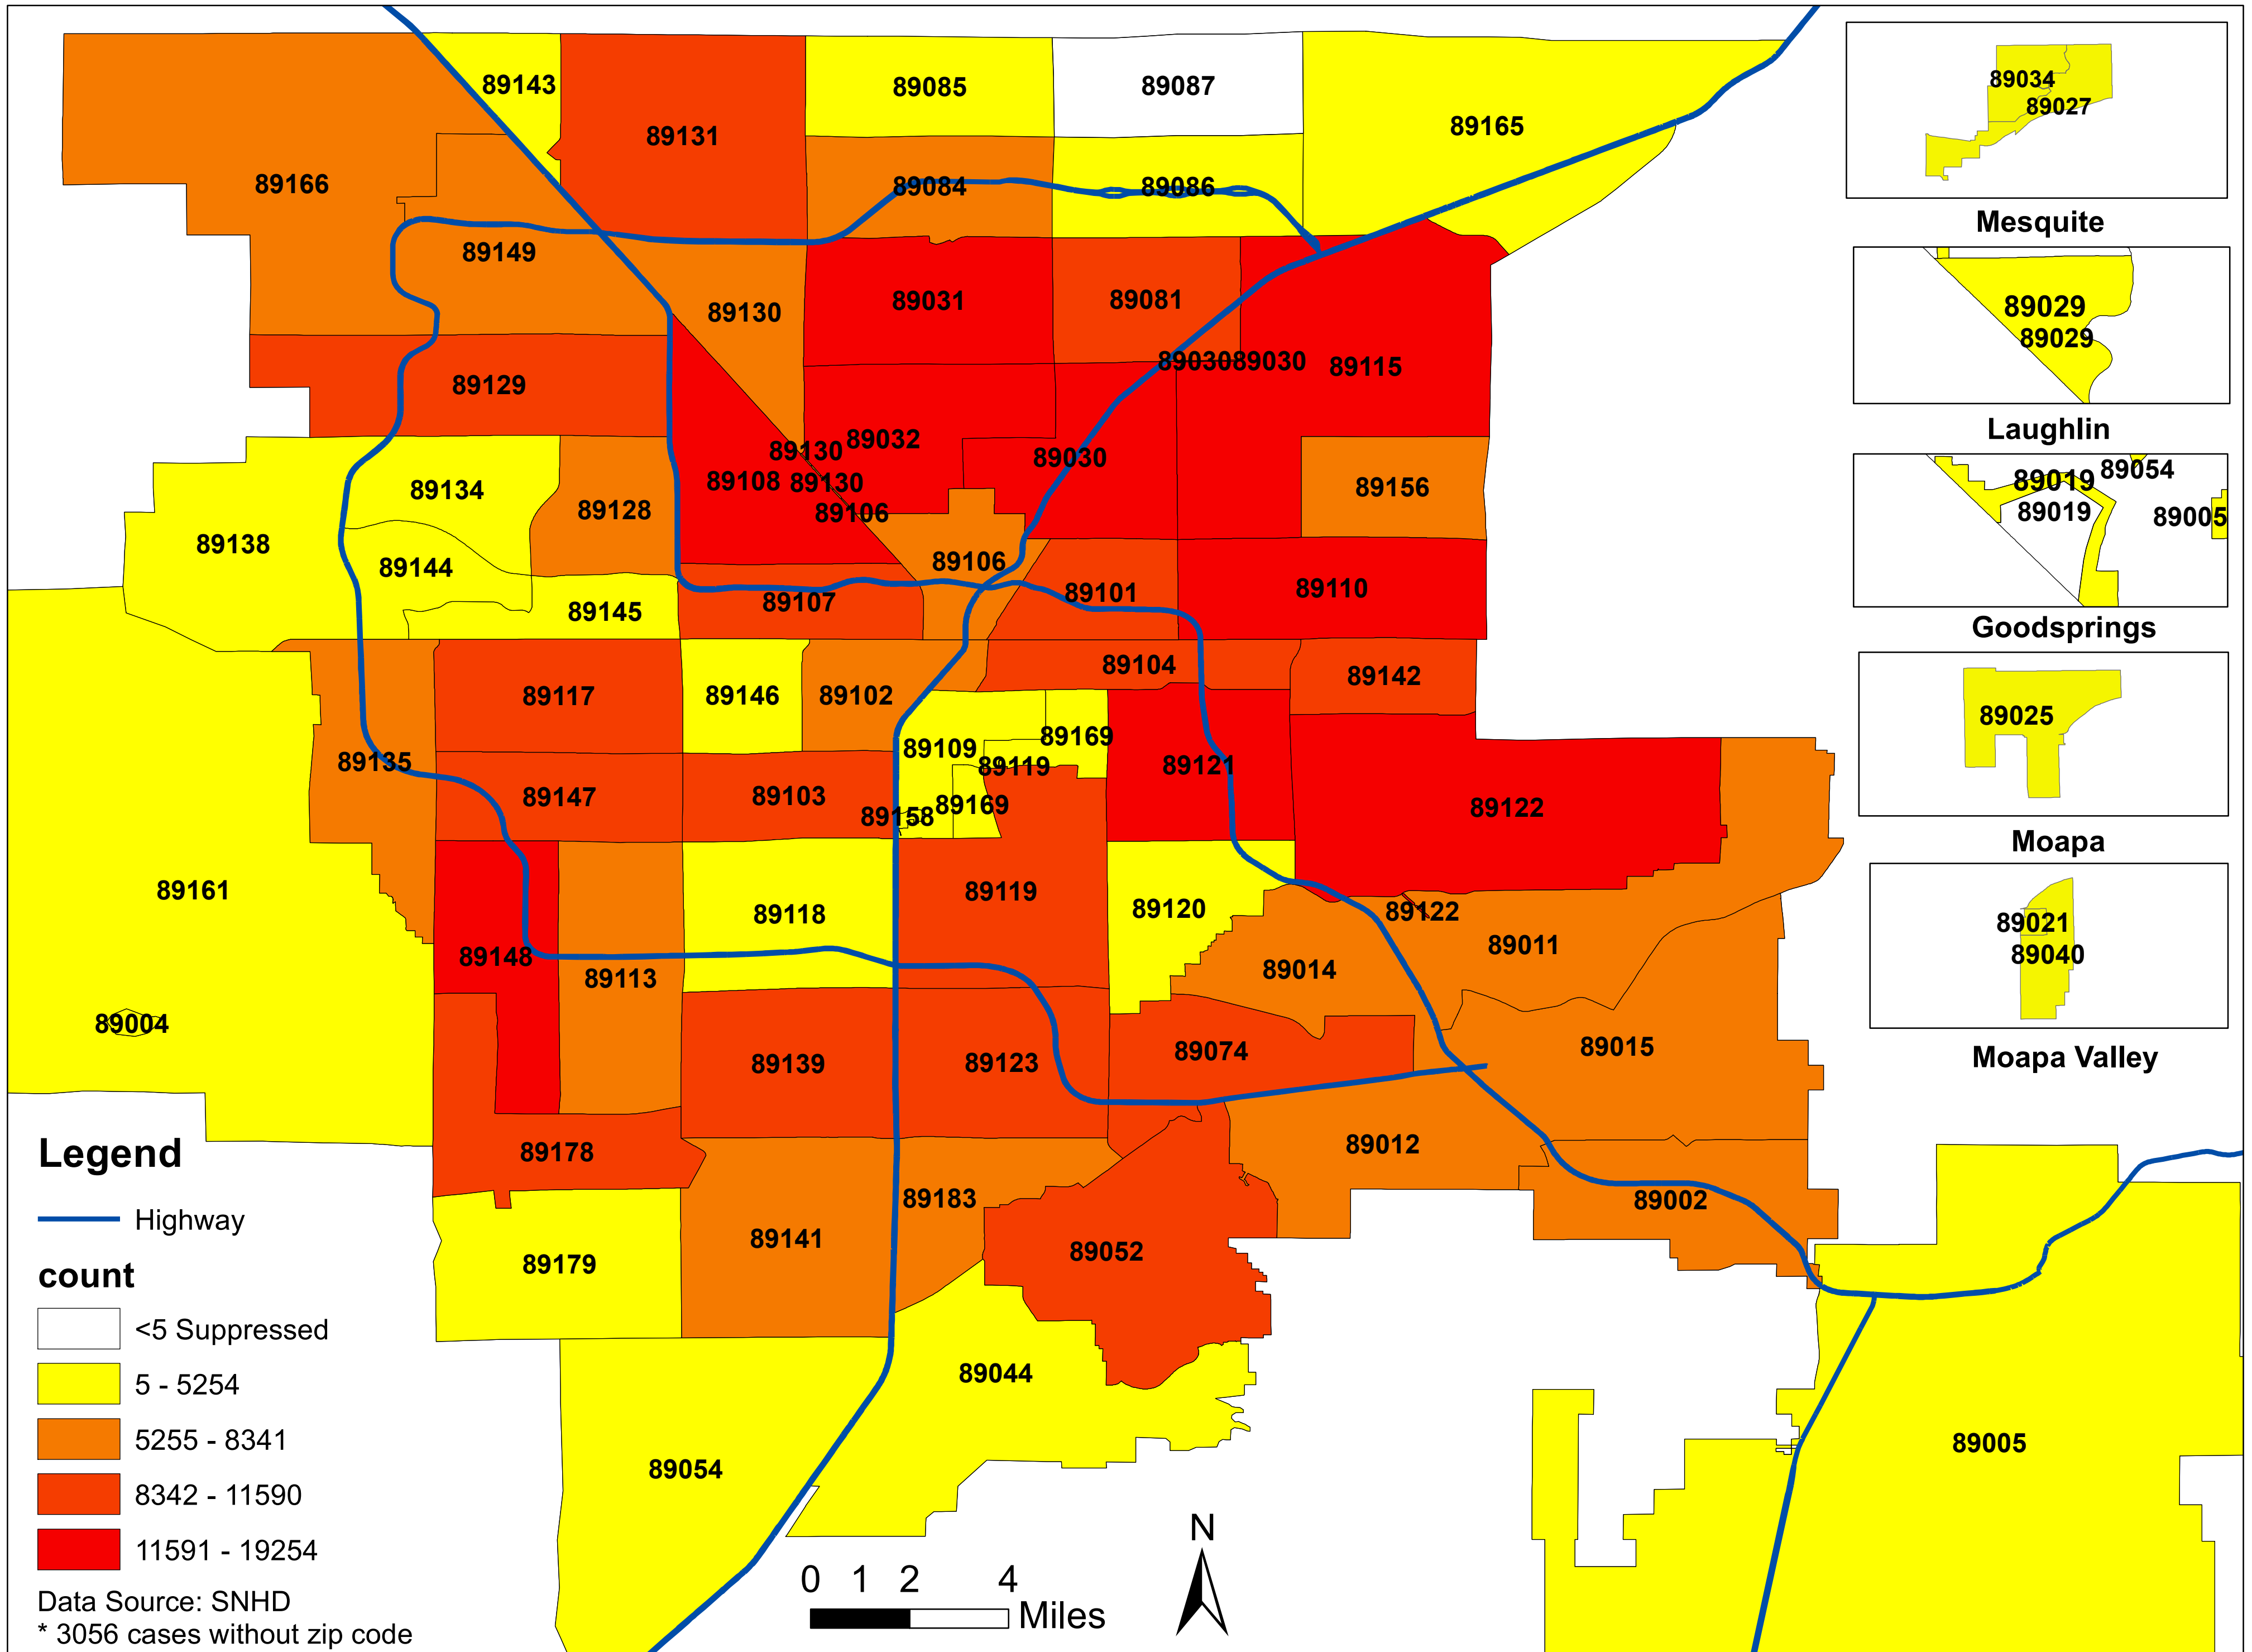

# Number of COVID-19 cases by zip code in Clark county (02.15.2022)

**Note: More than 5 cases reported from 89124**