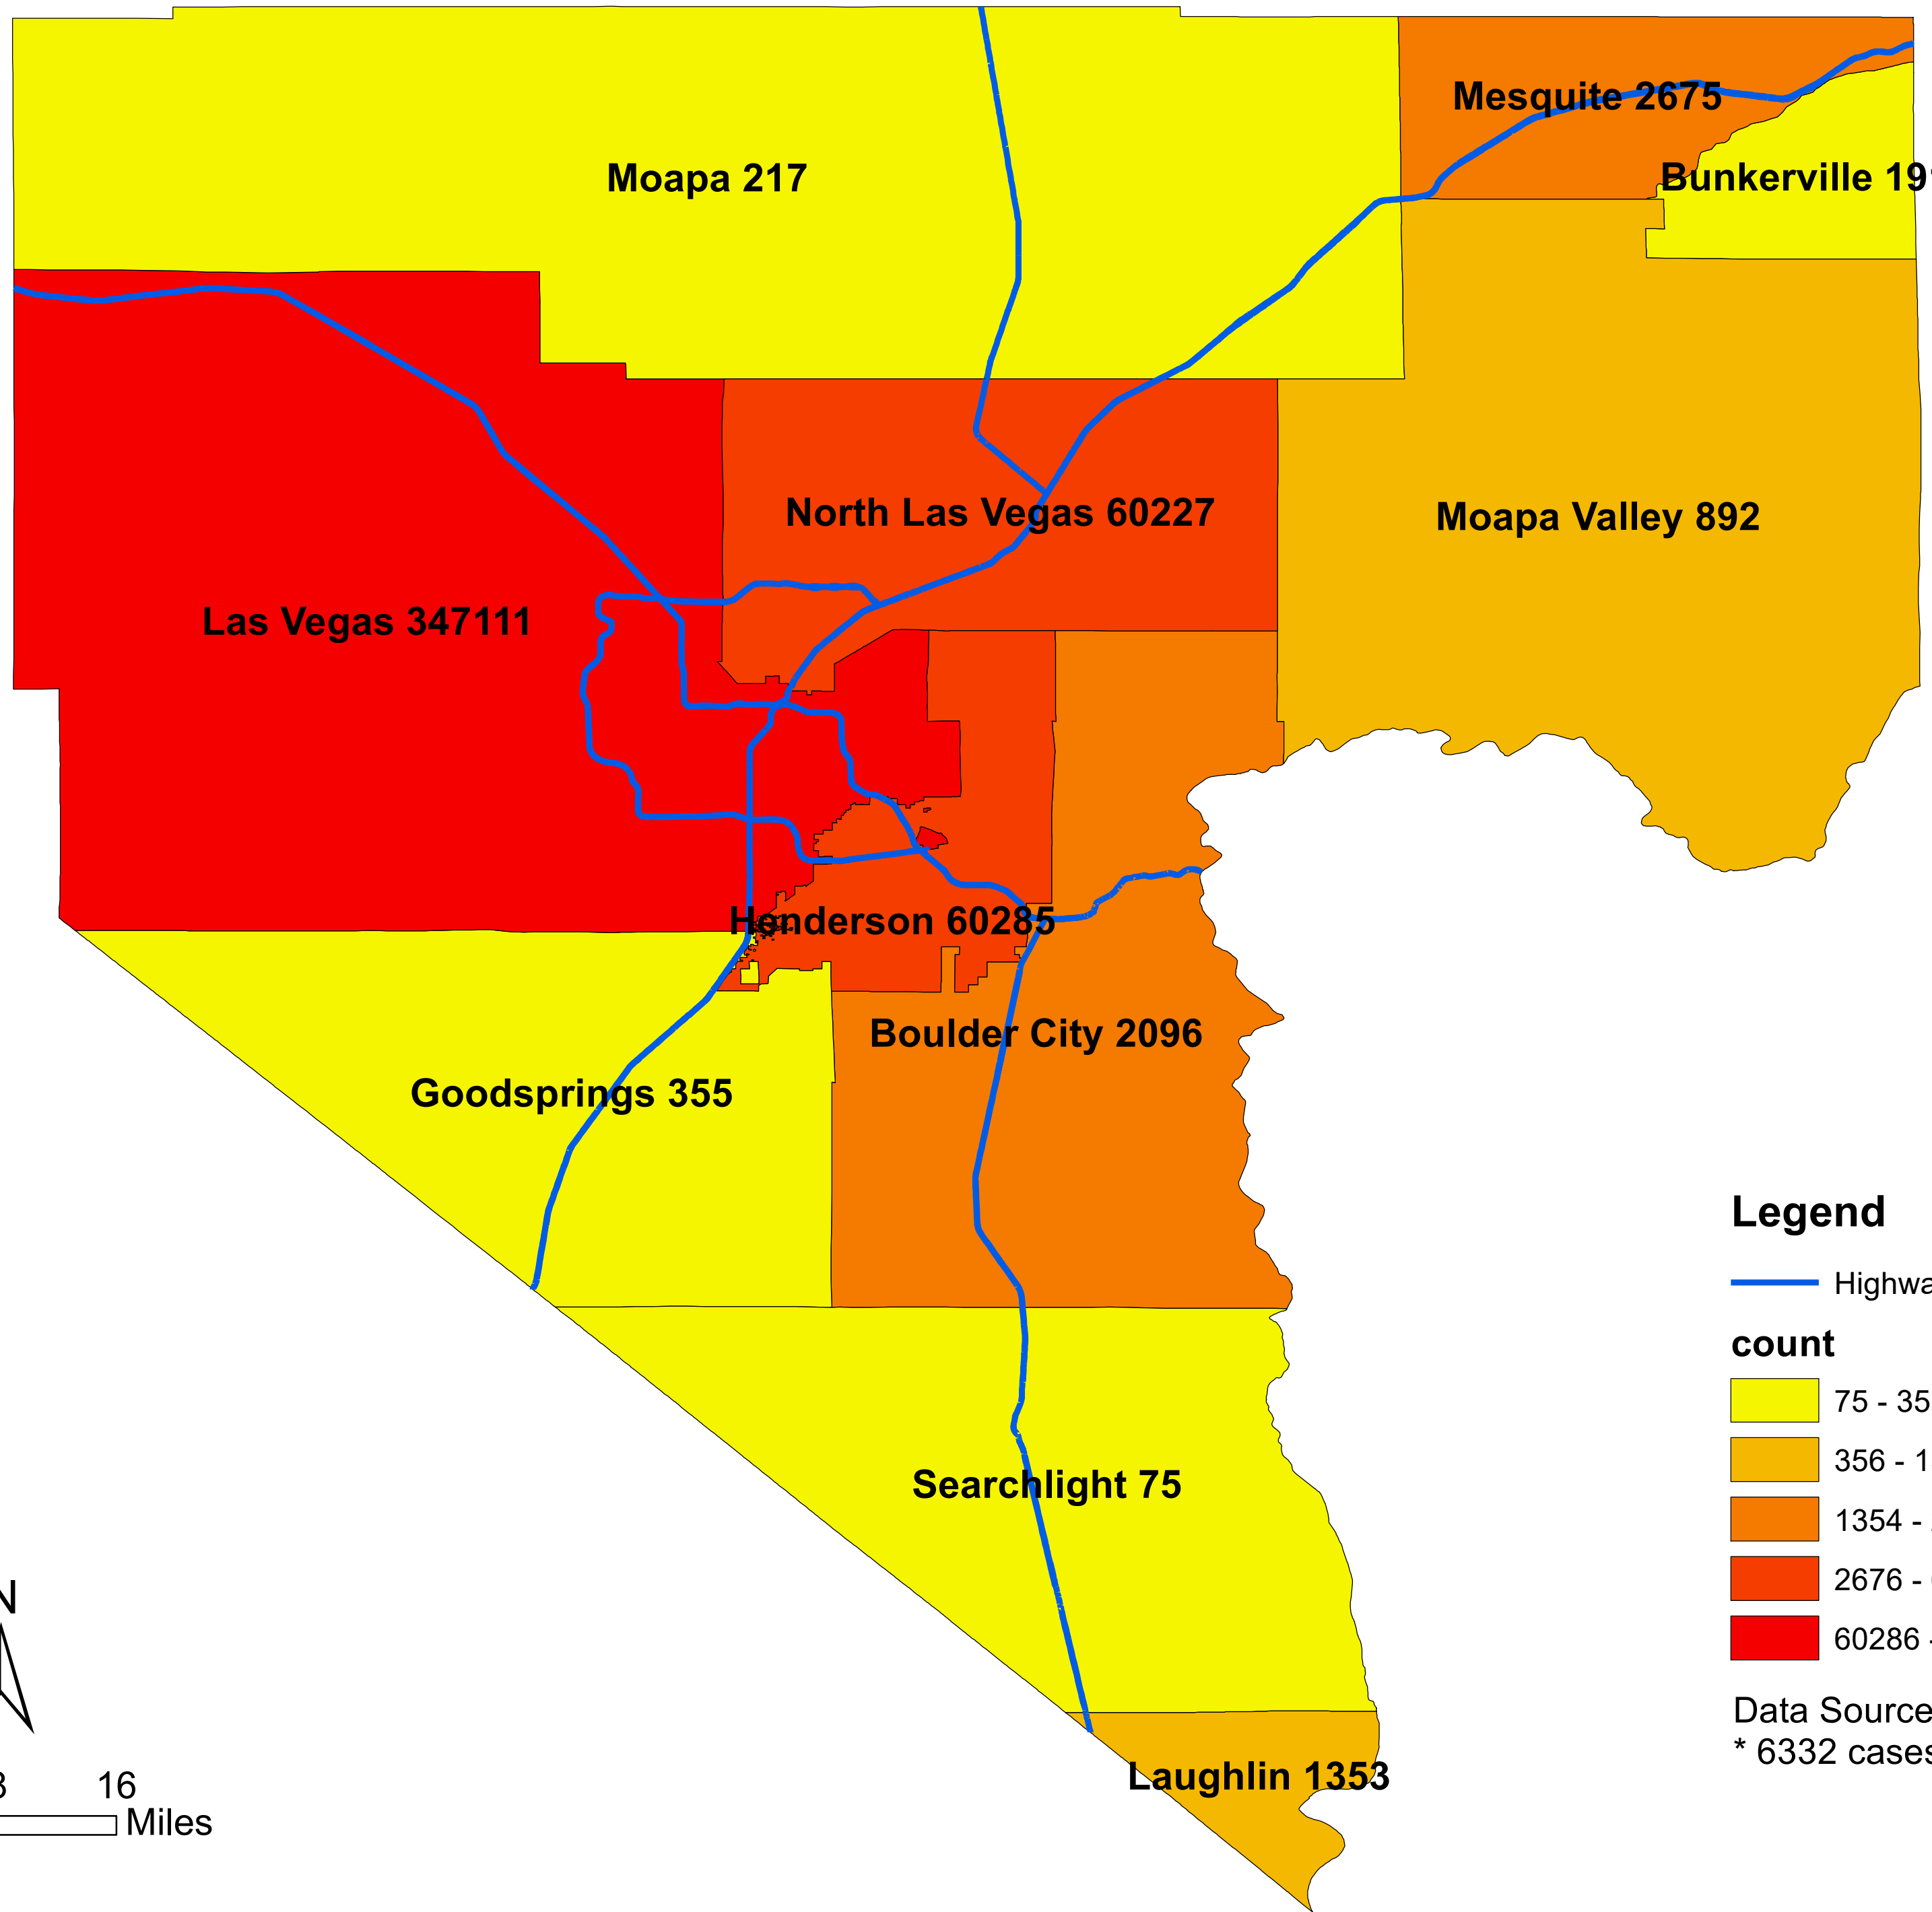

# Number of COVID-19 cases by city in Clark county (02.15.2022)

## Legend

— Highway

### count

- 75 - 355
- 356 - 1353
- 1354 - 2675
- 2676 - 60285
- 60286 - 347111

Data Source: SNHD

\* 6332 cases without city information

0 4 8 16 Miles