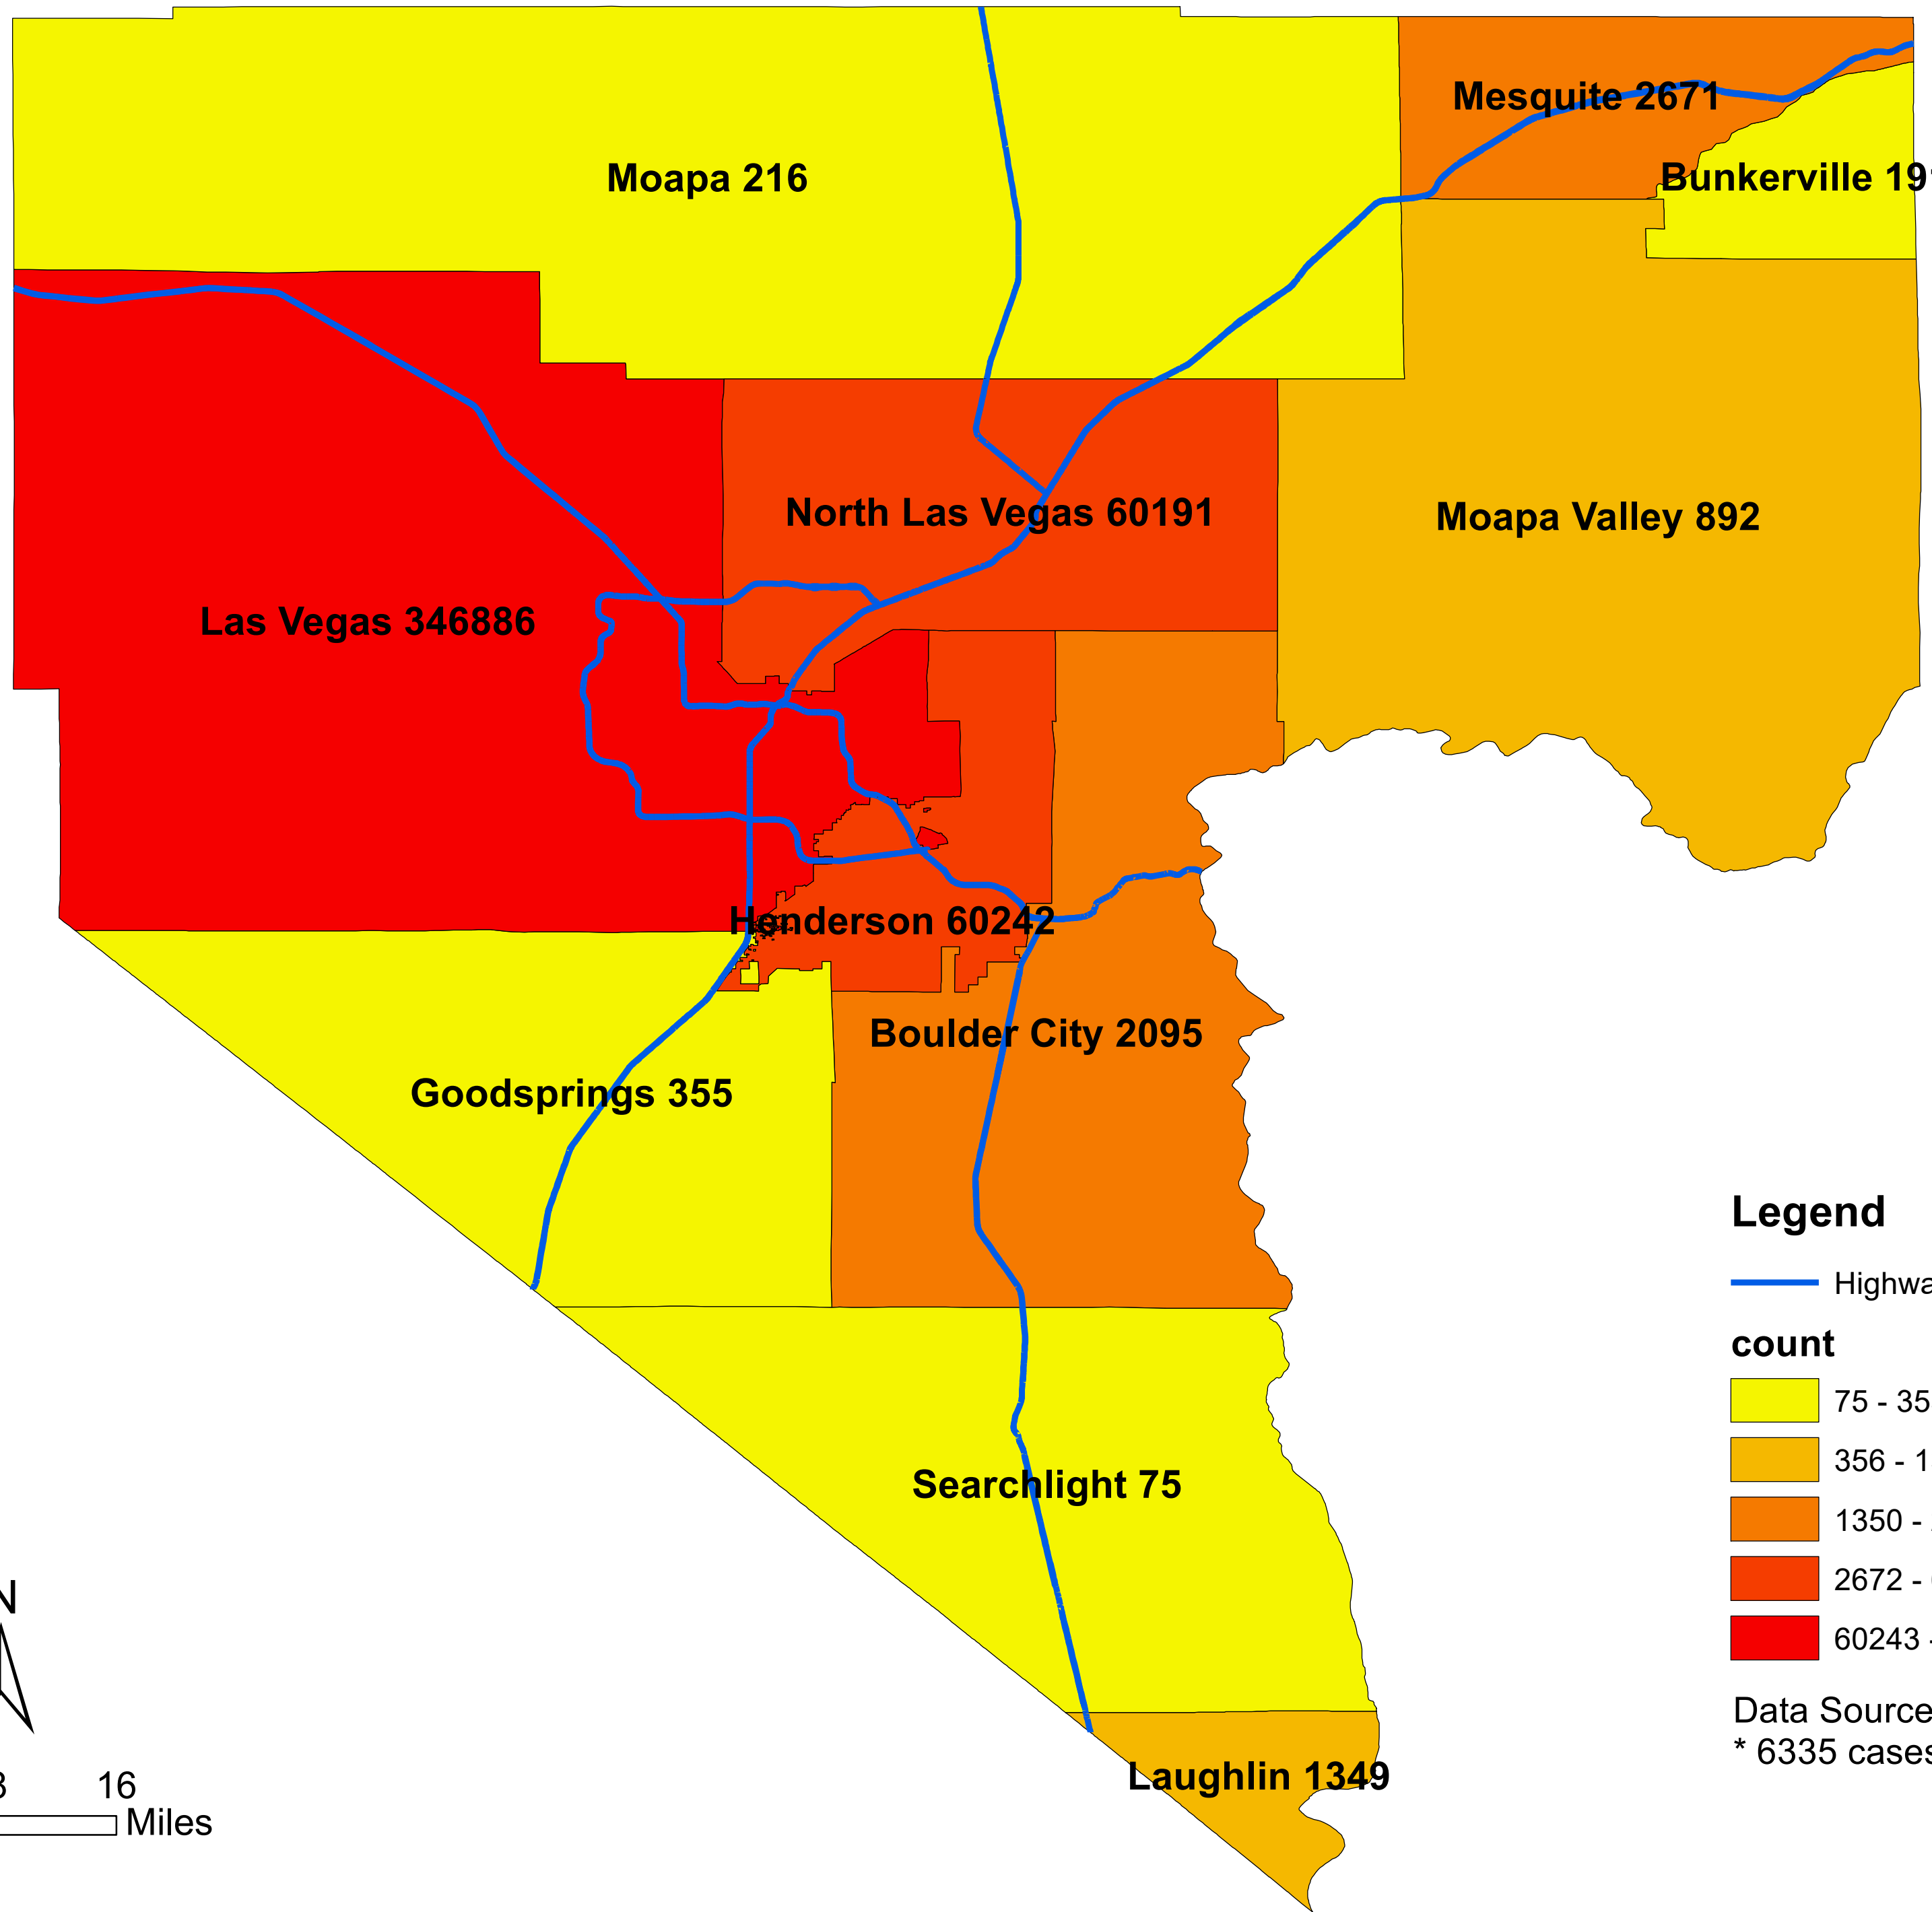

Number of COVID-19 cases by city in Clark county (02.14.2022)

Legend

— Highway

count

Data Source: SNHD

* 6335 cases without city information

0 4 8 16 Miles