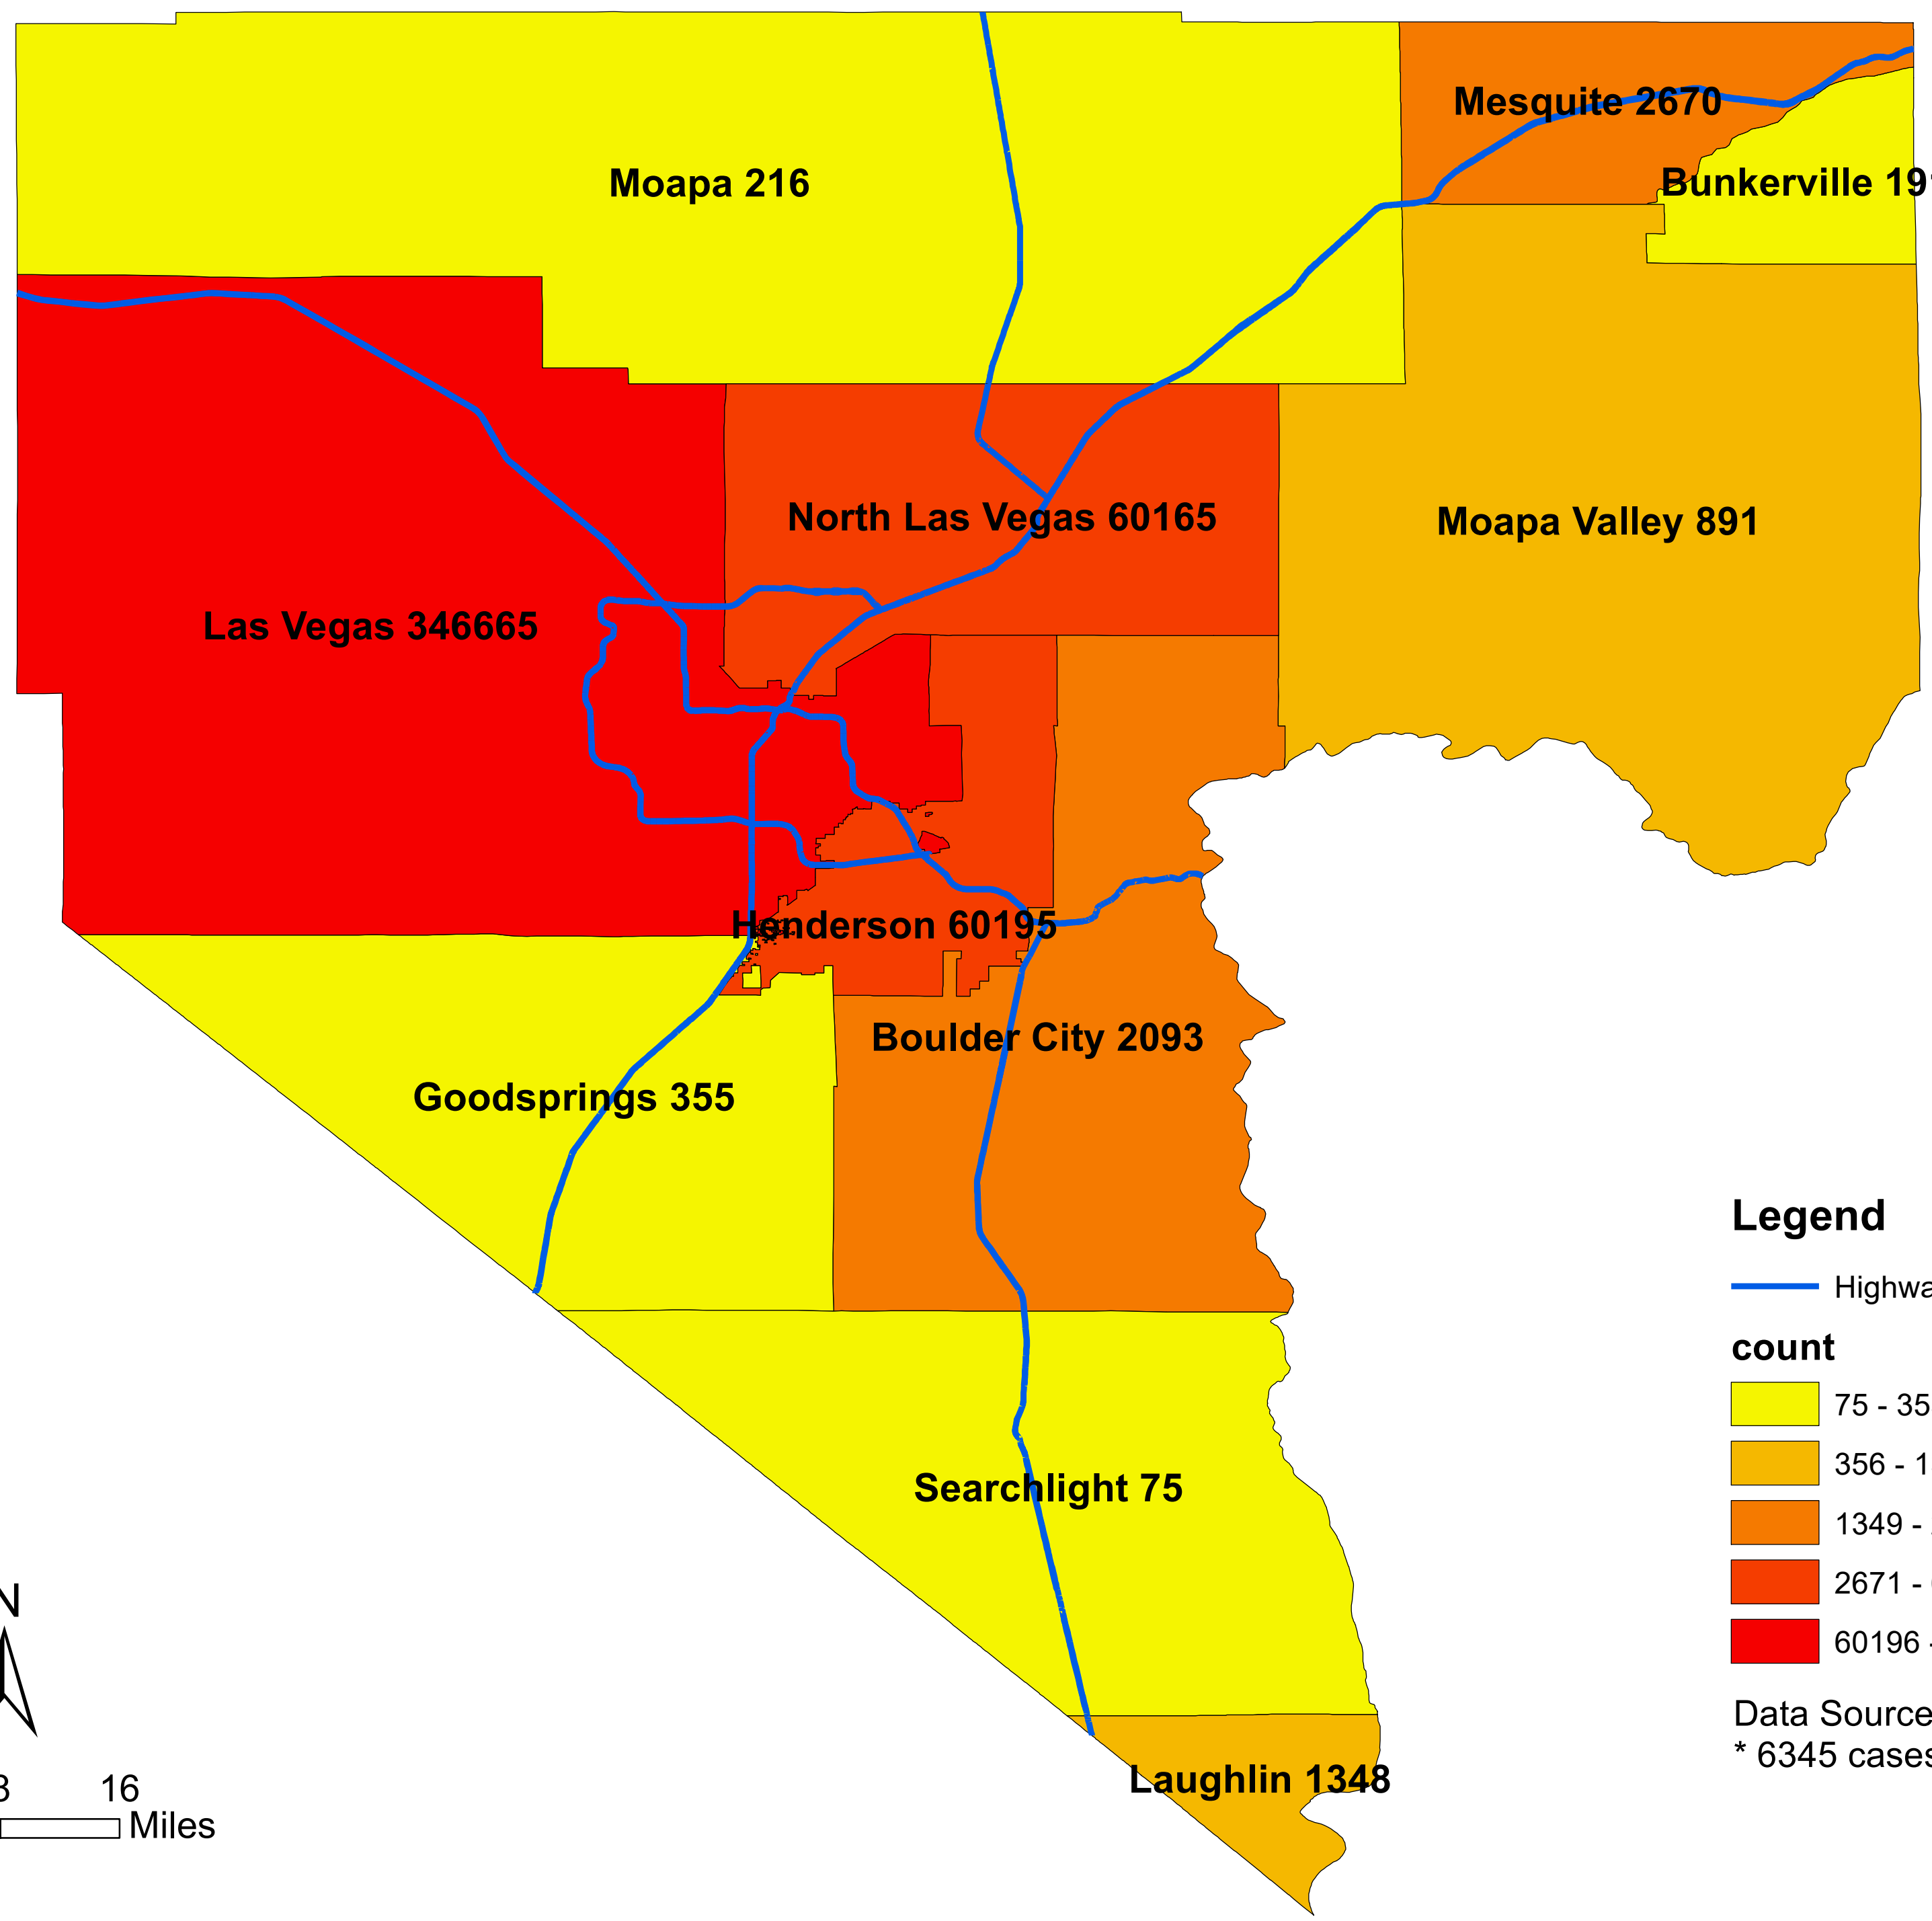

Number of COVID-19 cases by city in Clark county (02.13.2022)

Legend

— Highway

count

- 75 - 355
- 356 - 1348
- 1349 - 2670
- 2671 - 60195
- 60196 - 346665

Data Source: SNHD
* 6345 cases without city information