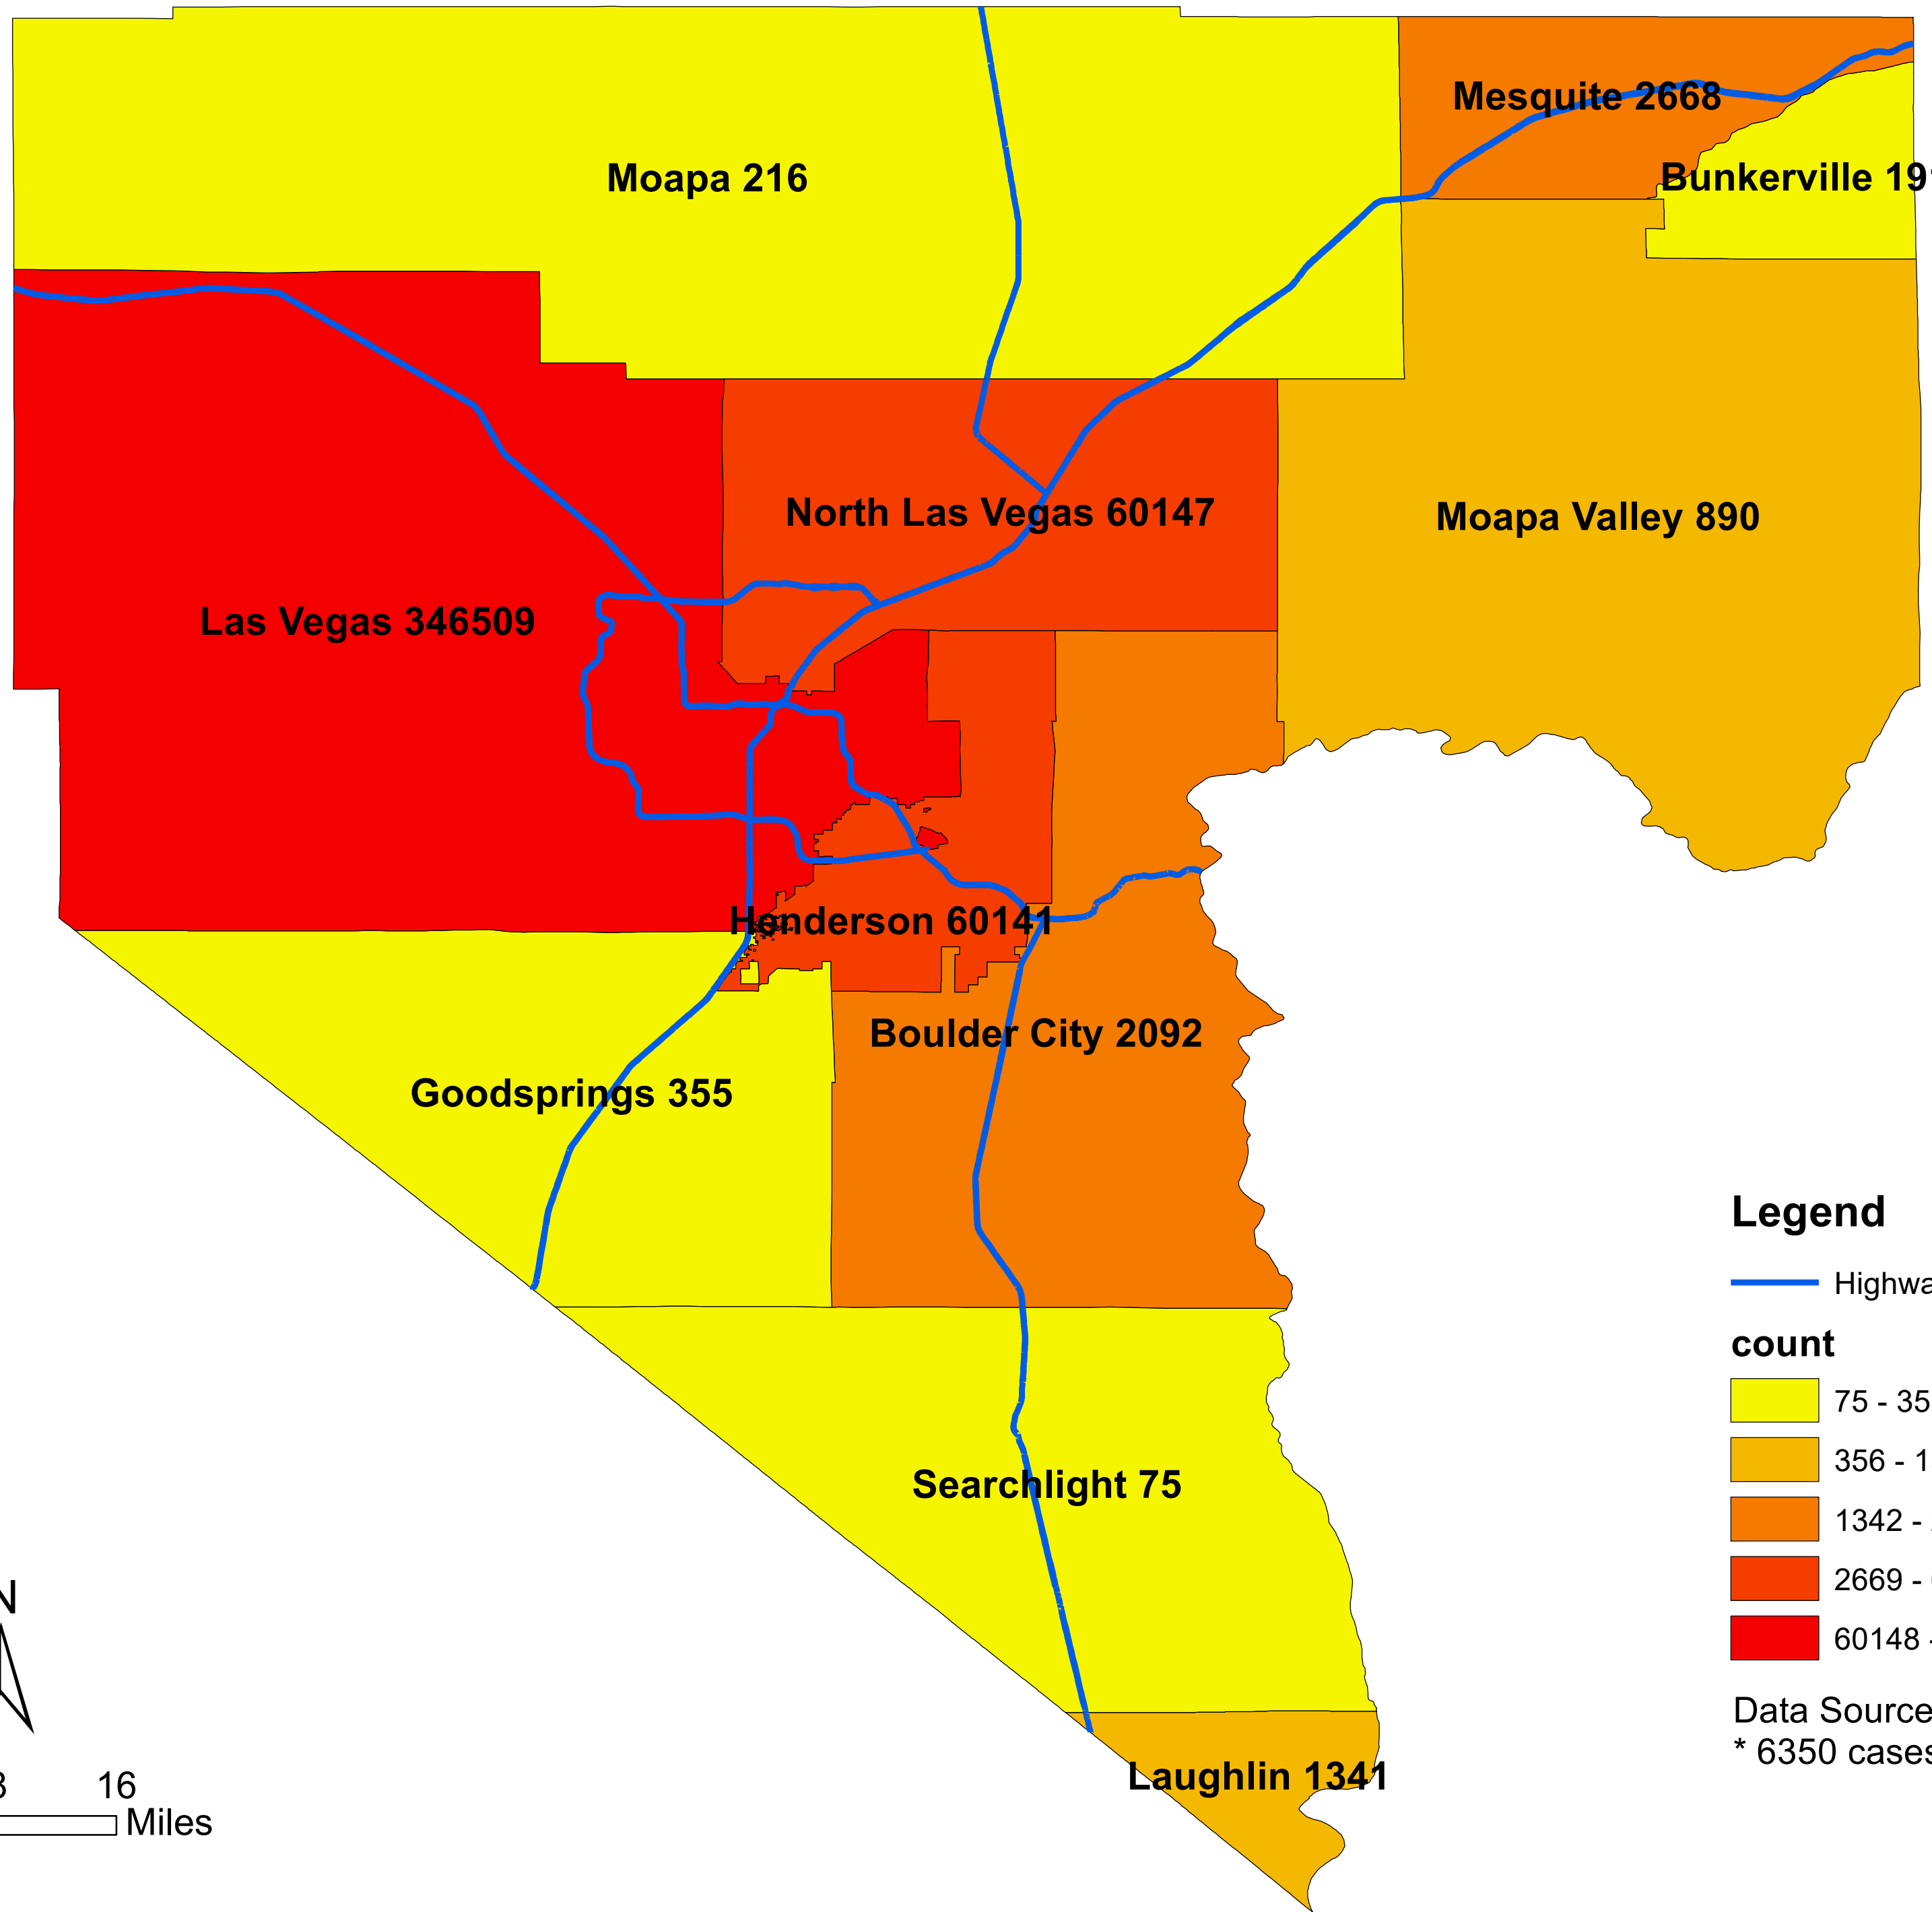

Number of COVID-19 cases by city in Clark county (02.12.2022)

Legend

— Highway

count

- 75 - 355
- 356 - 1341
- 1342 - 2668
- 2669 - 60147
- 60148 - 346509

Data Source: SNHD

* 6350 cases without city information

0 4 8 16 Miles