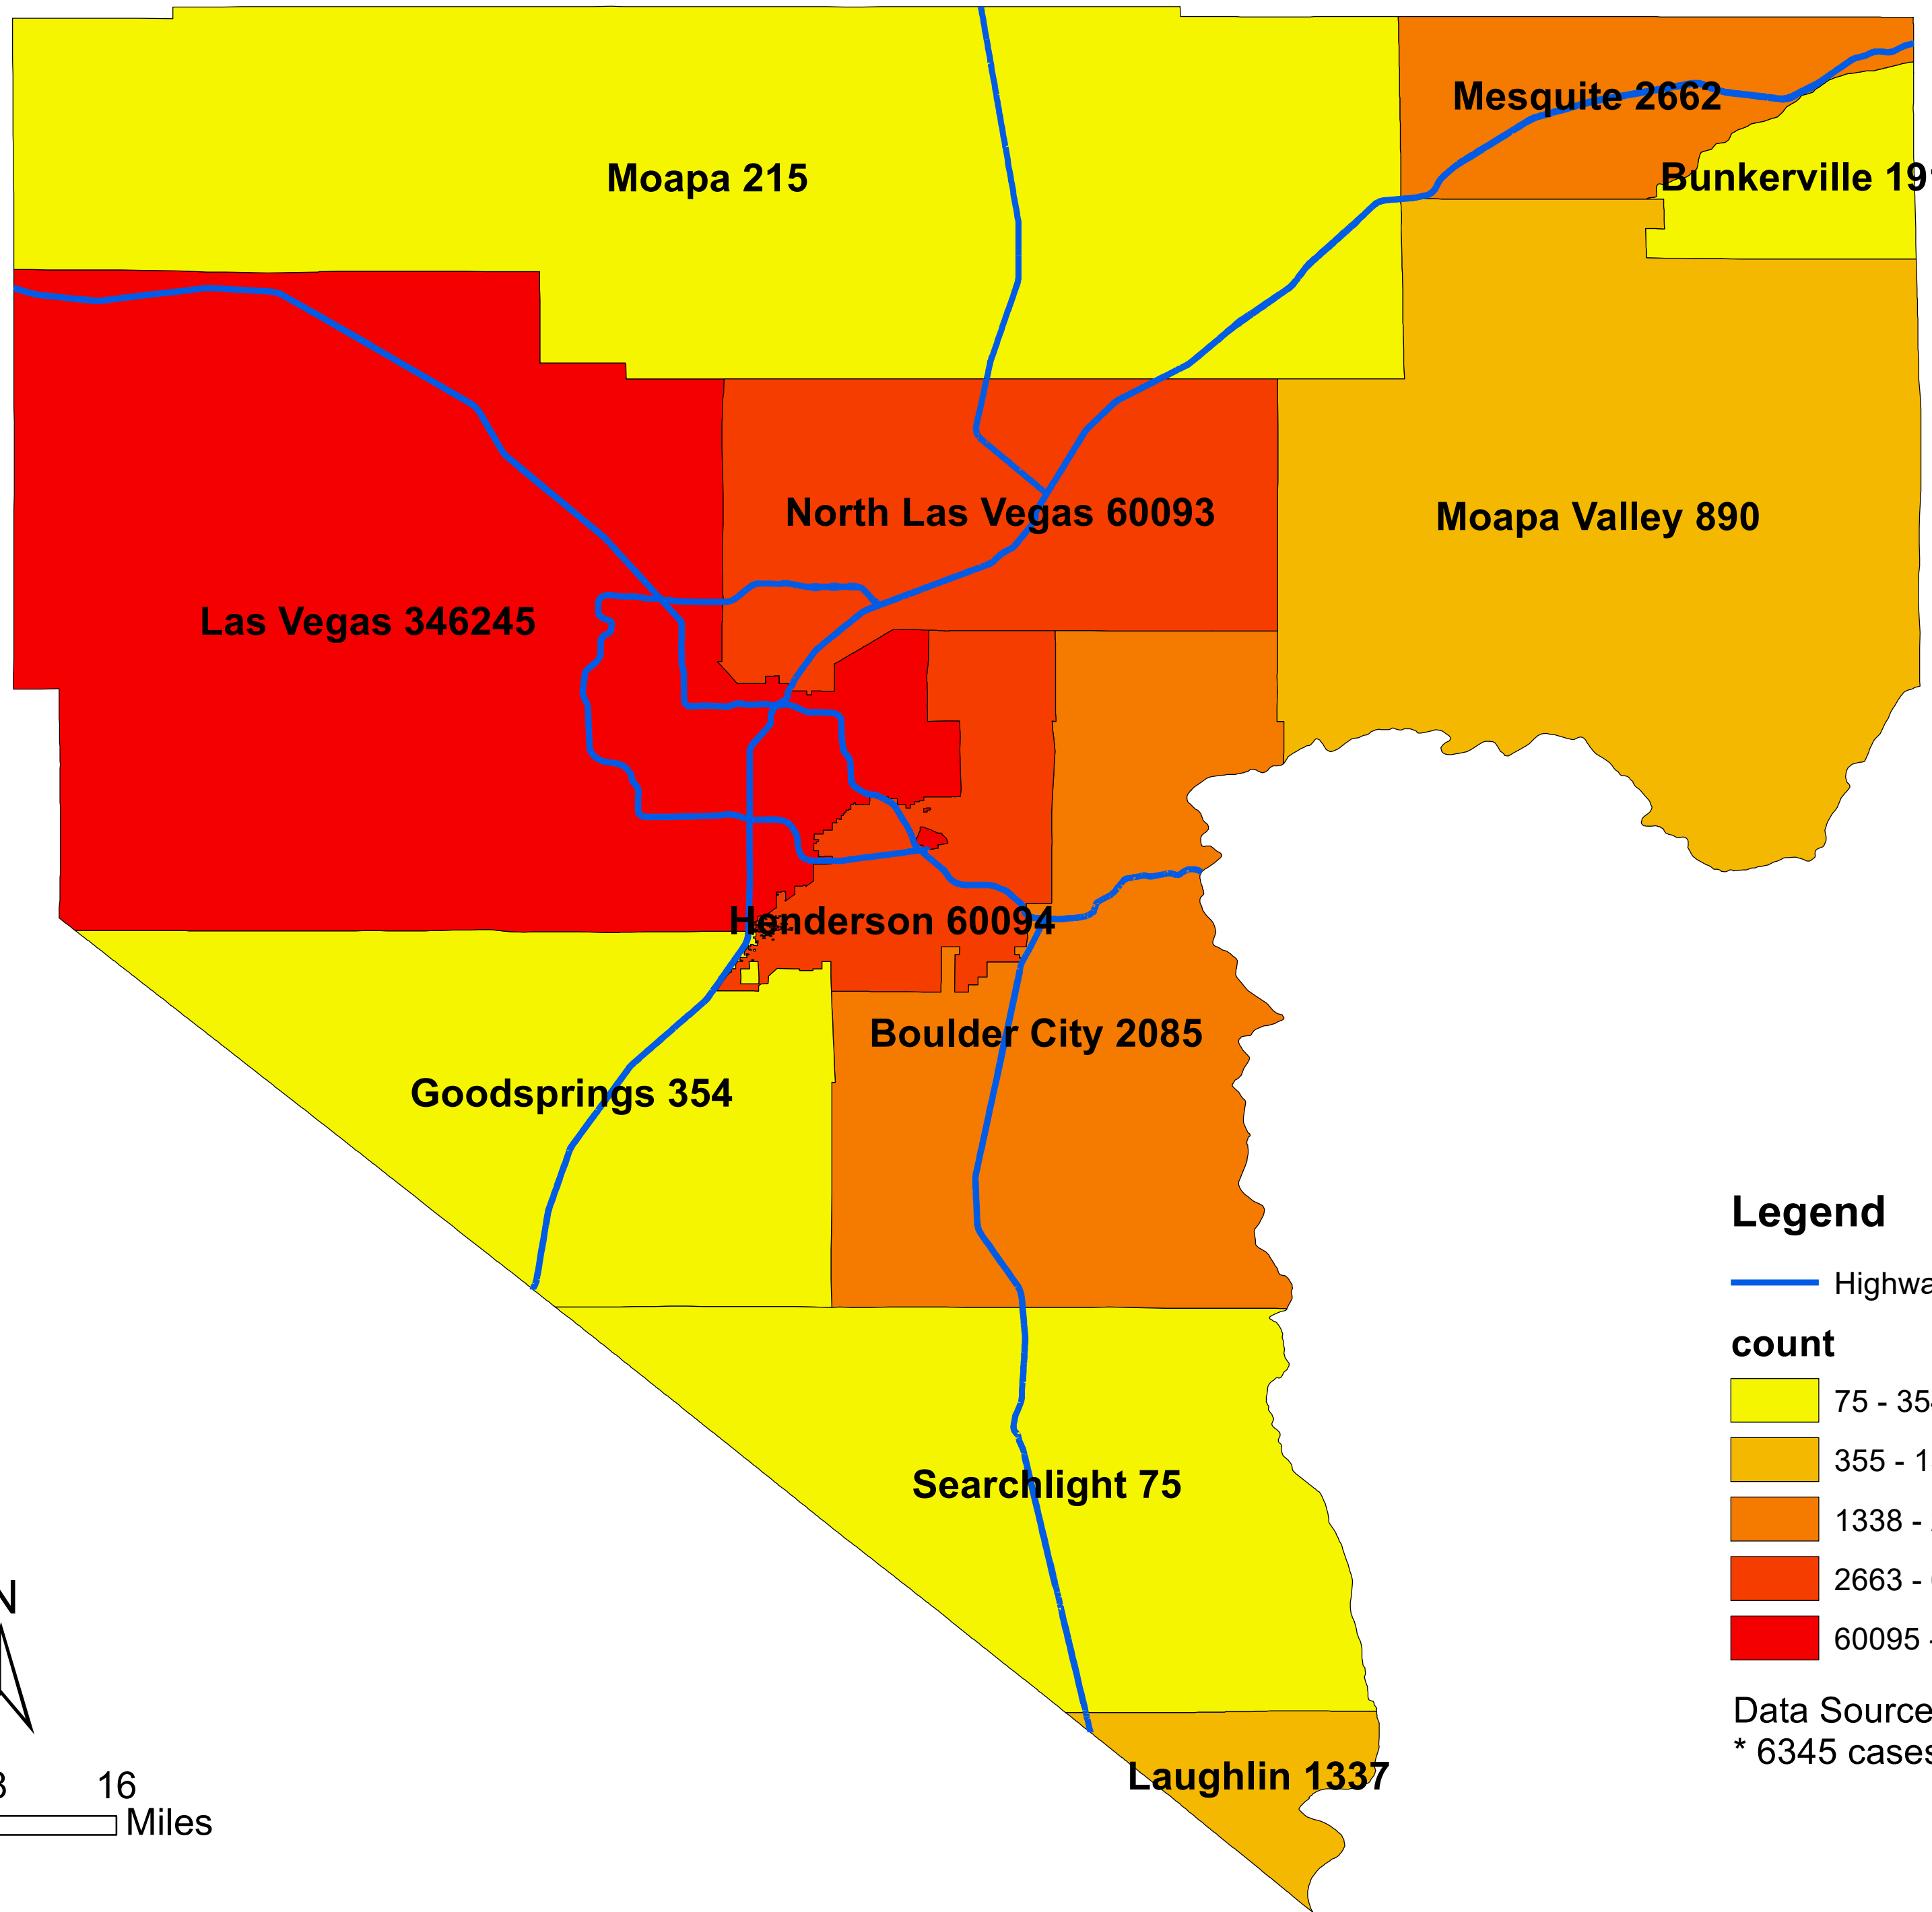

# Number of COVID-19 cases by city in Clark county (02.11.2022)

## Legend

— Highway

### count

Data Source: SNHD

\* 6345 cases without city information

0 4 8 16 Miles