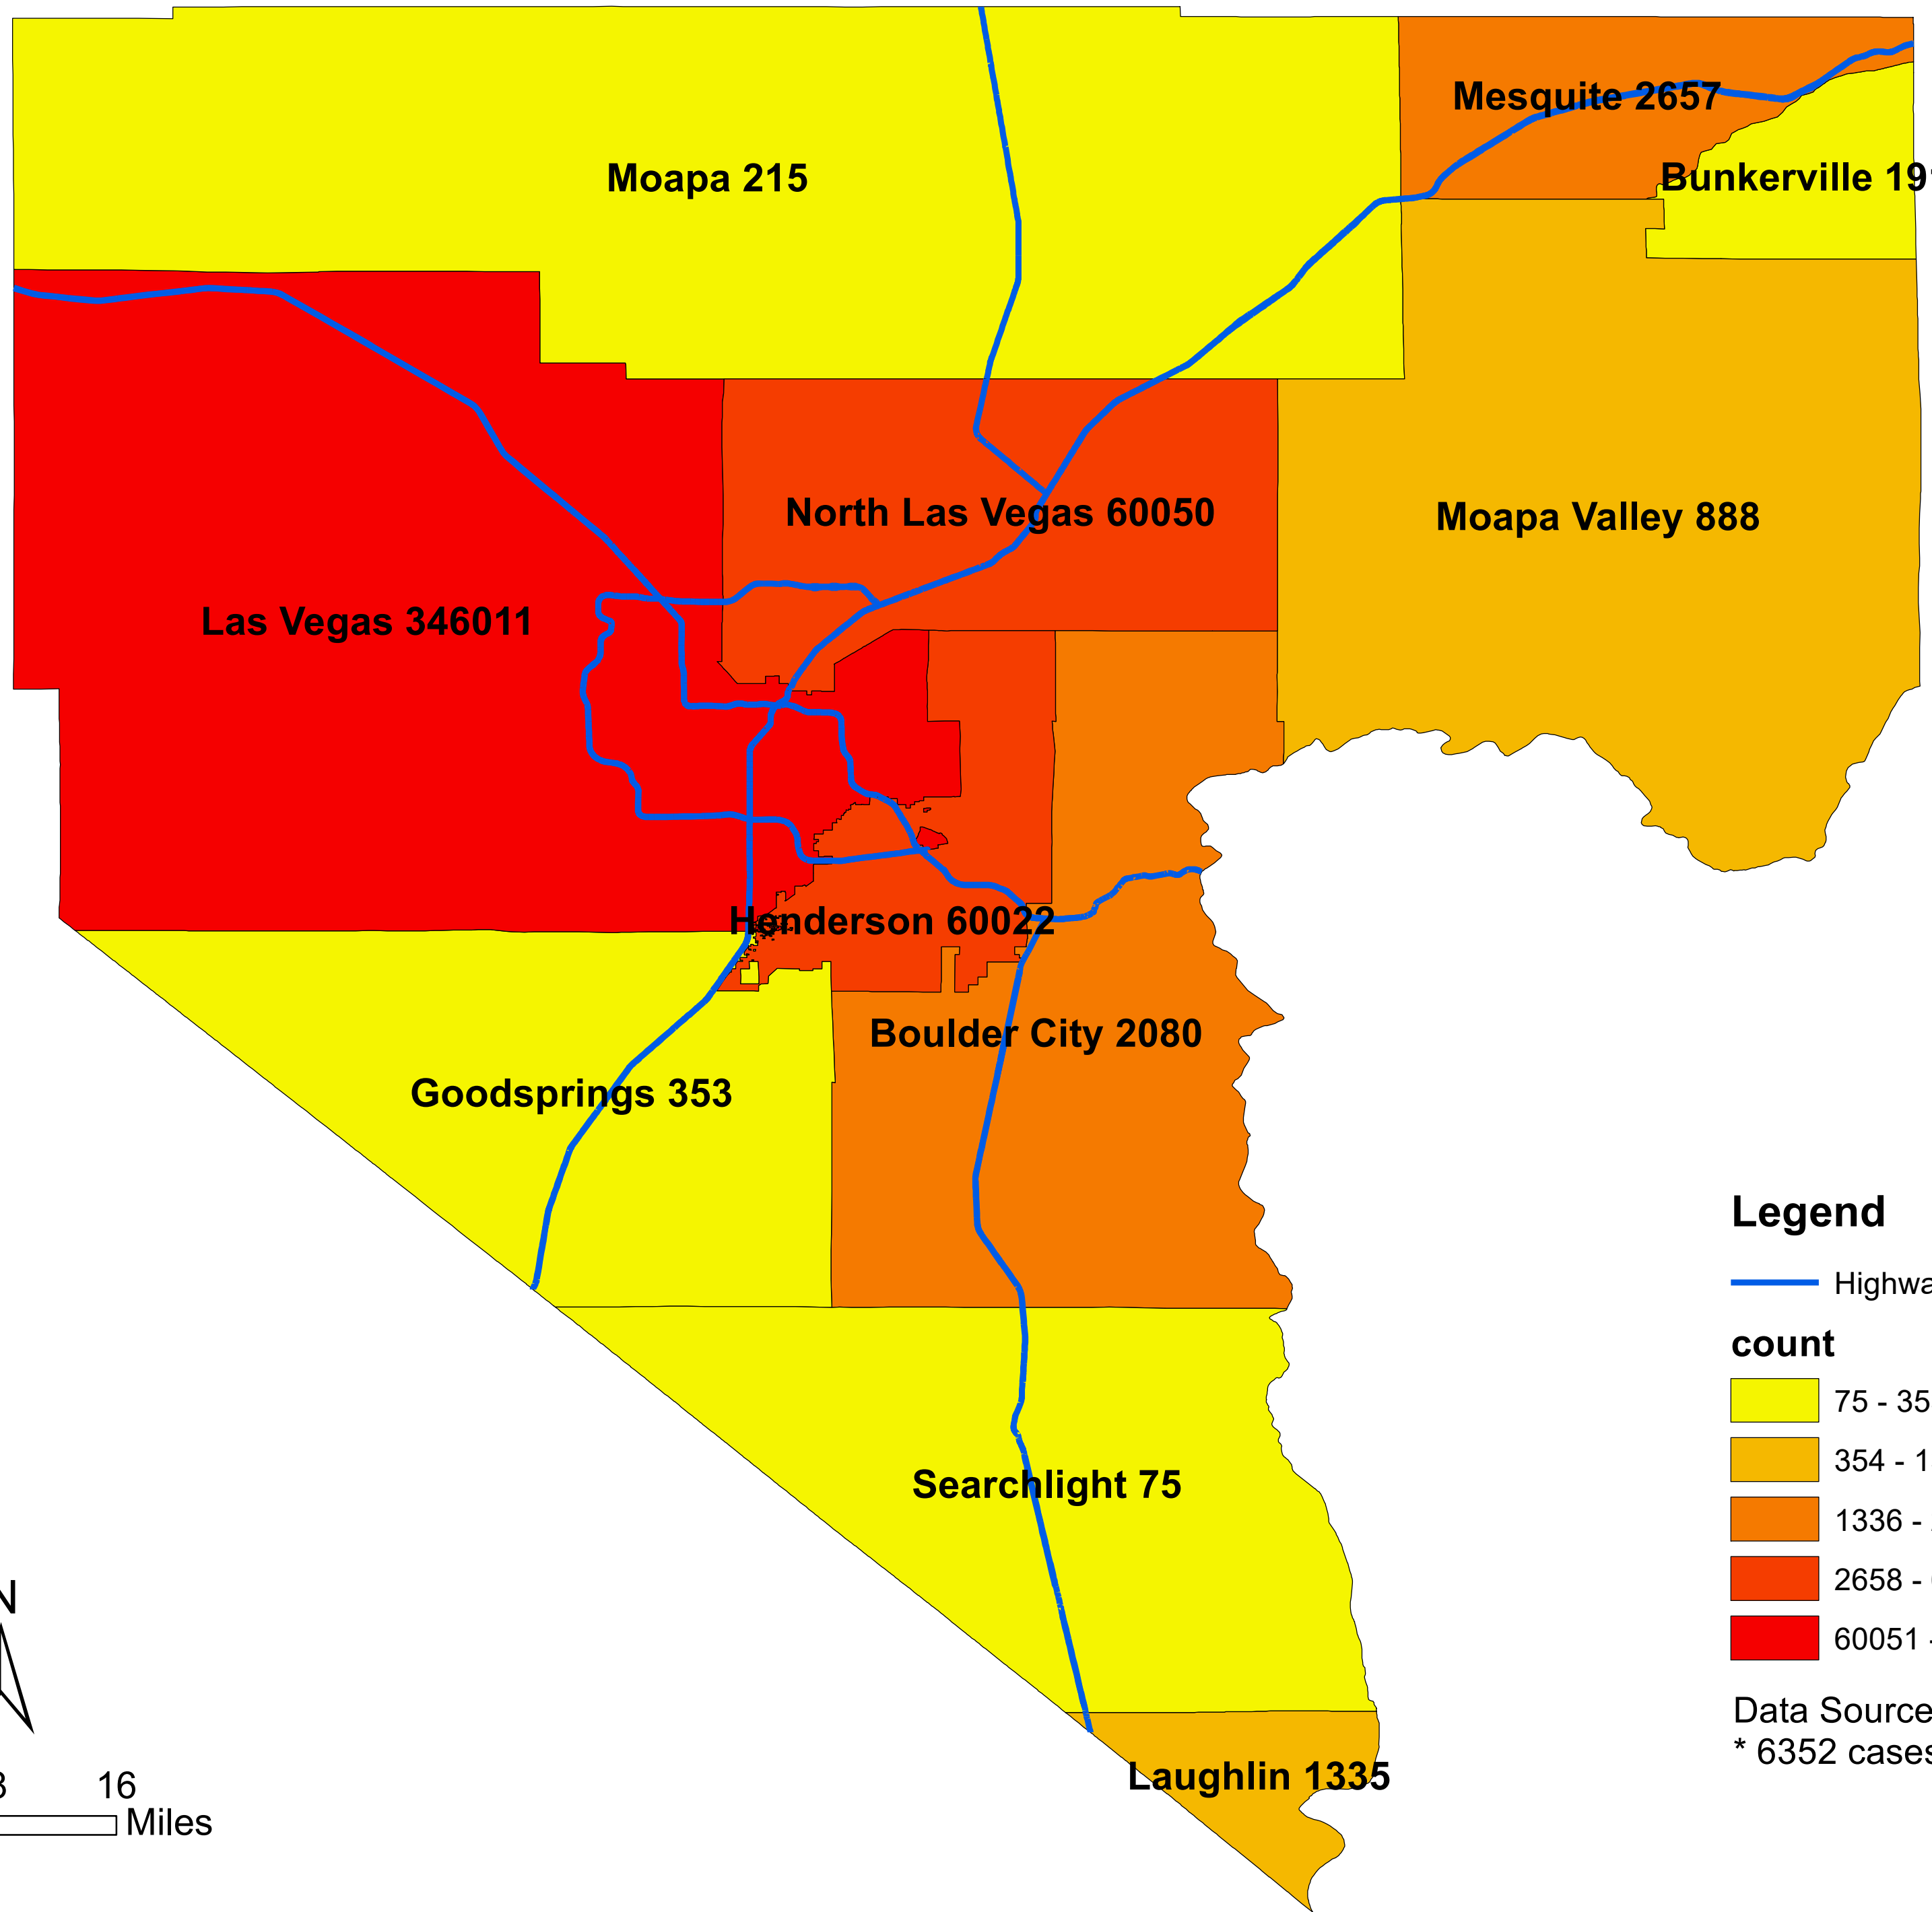

Number of COVID-19 cases by city in Clark county (02.10.2022)

Legend

— Highway

count

- 75 - 353
- 354 - 1335
- 1336 - 2657
- 2658 - 60050
- 60051 - 346011

Data Source: SNHD

* 6352 cases without city information

0 4 8 16 Miles