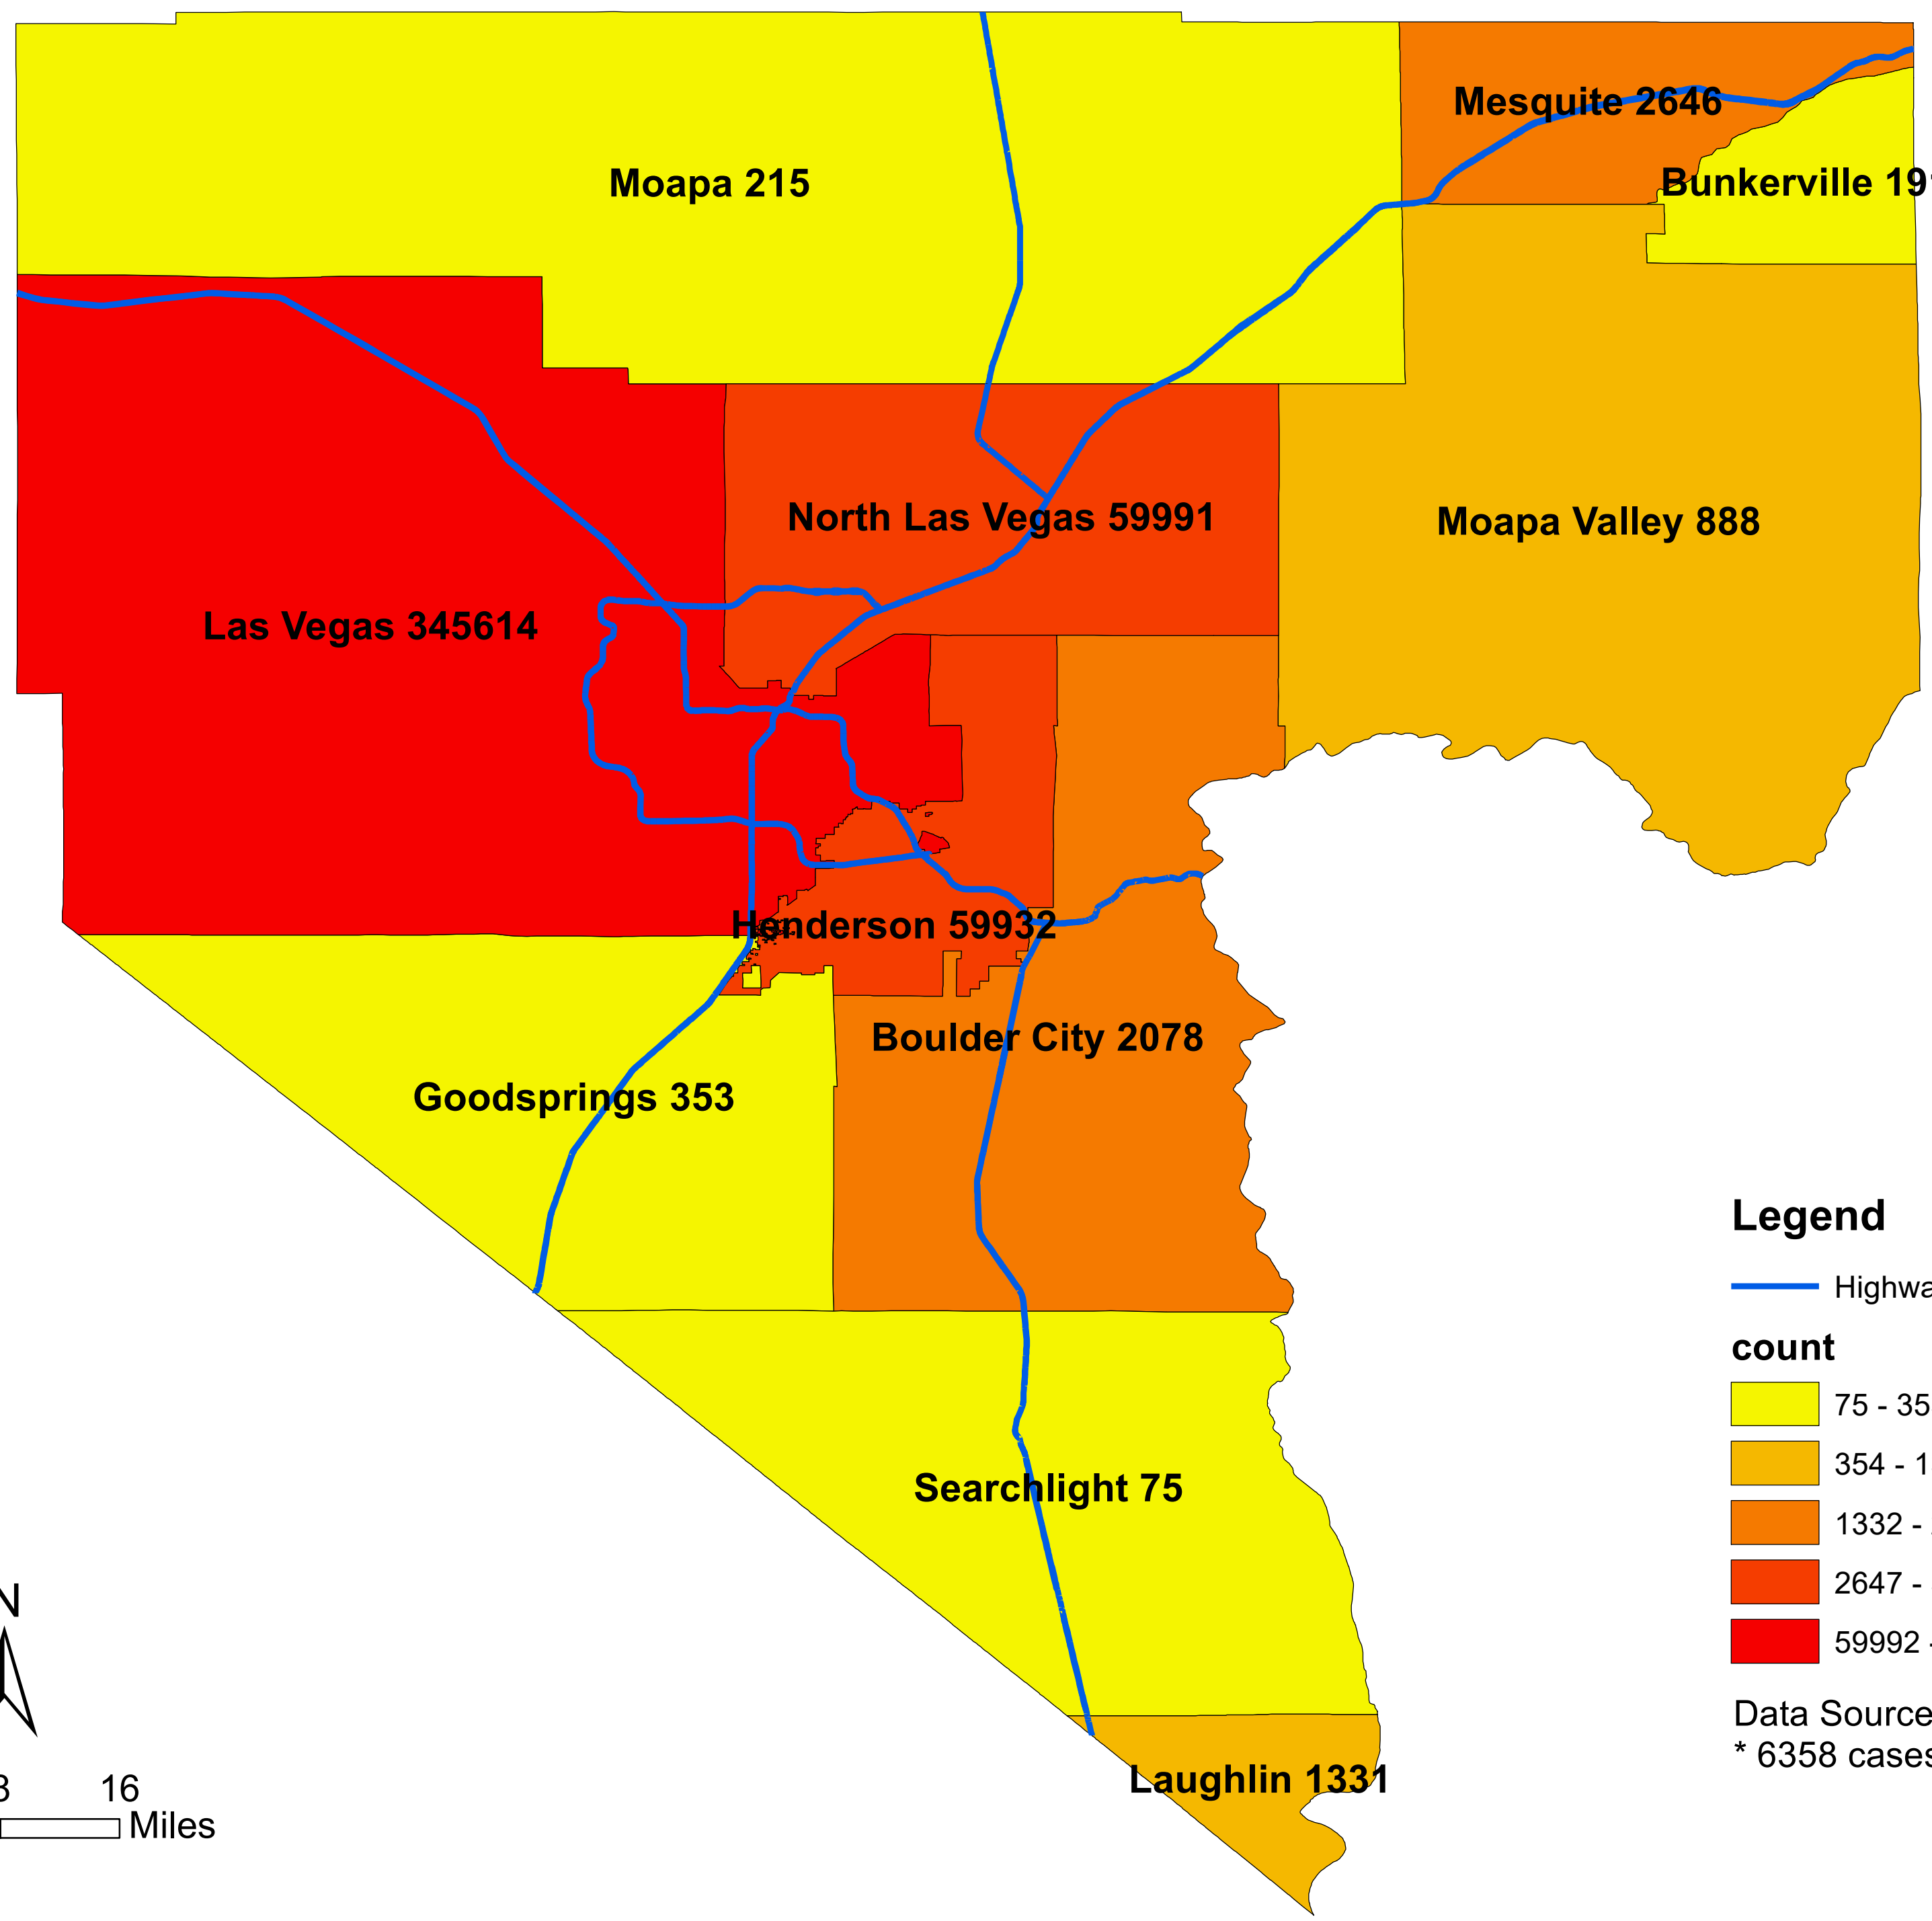

# Number of COVID-19 cases by city in Clark county (02.09.2022)

## Legend

— Highway

### count

- 75 - 353
- 354 - 1331
- 1332 - 2646
- 2647 - 59991
- 59992 - 345614

Data Source: SNHD  
\* 6358 cases without city information