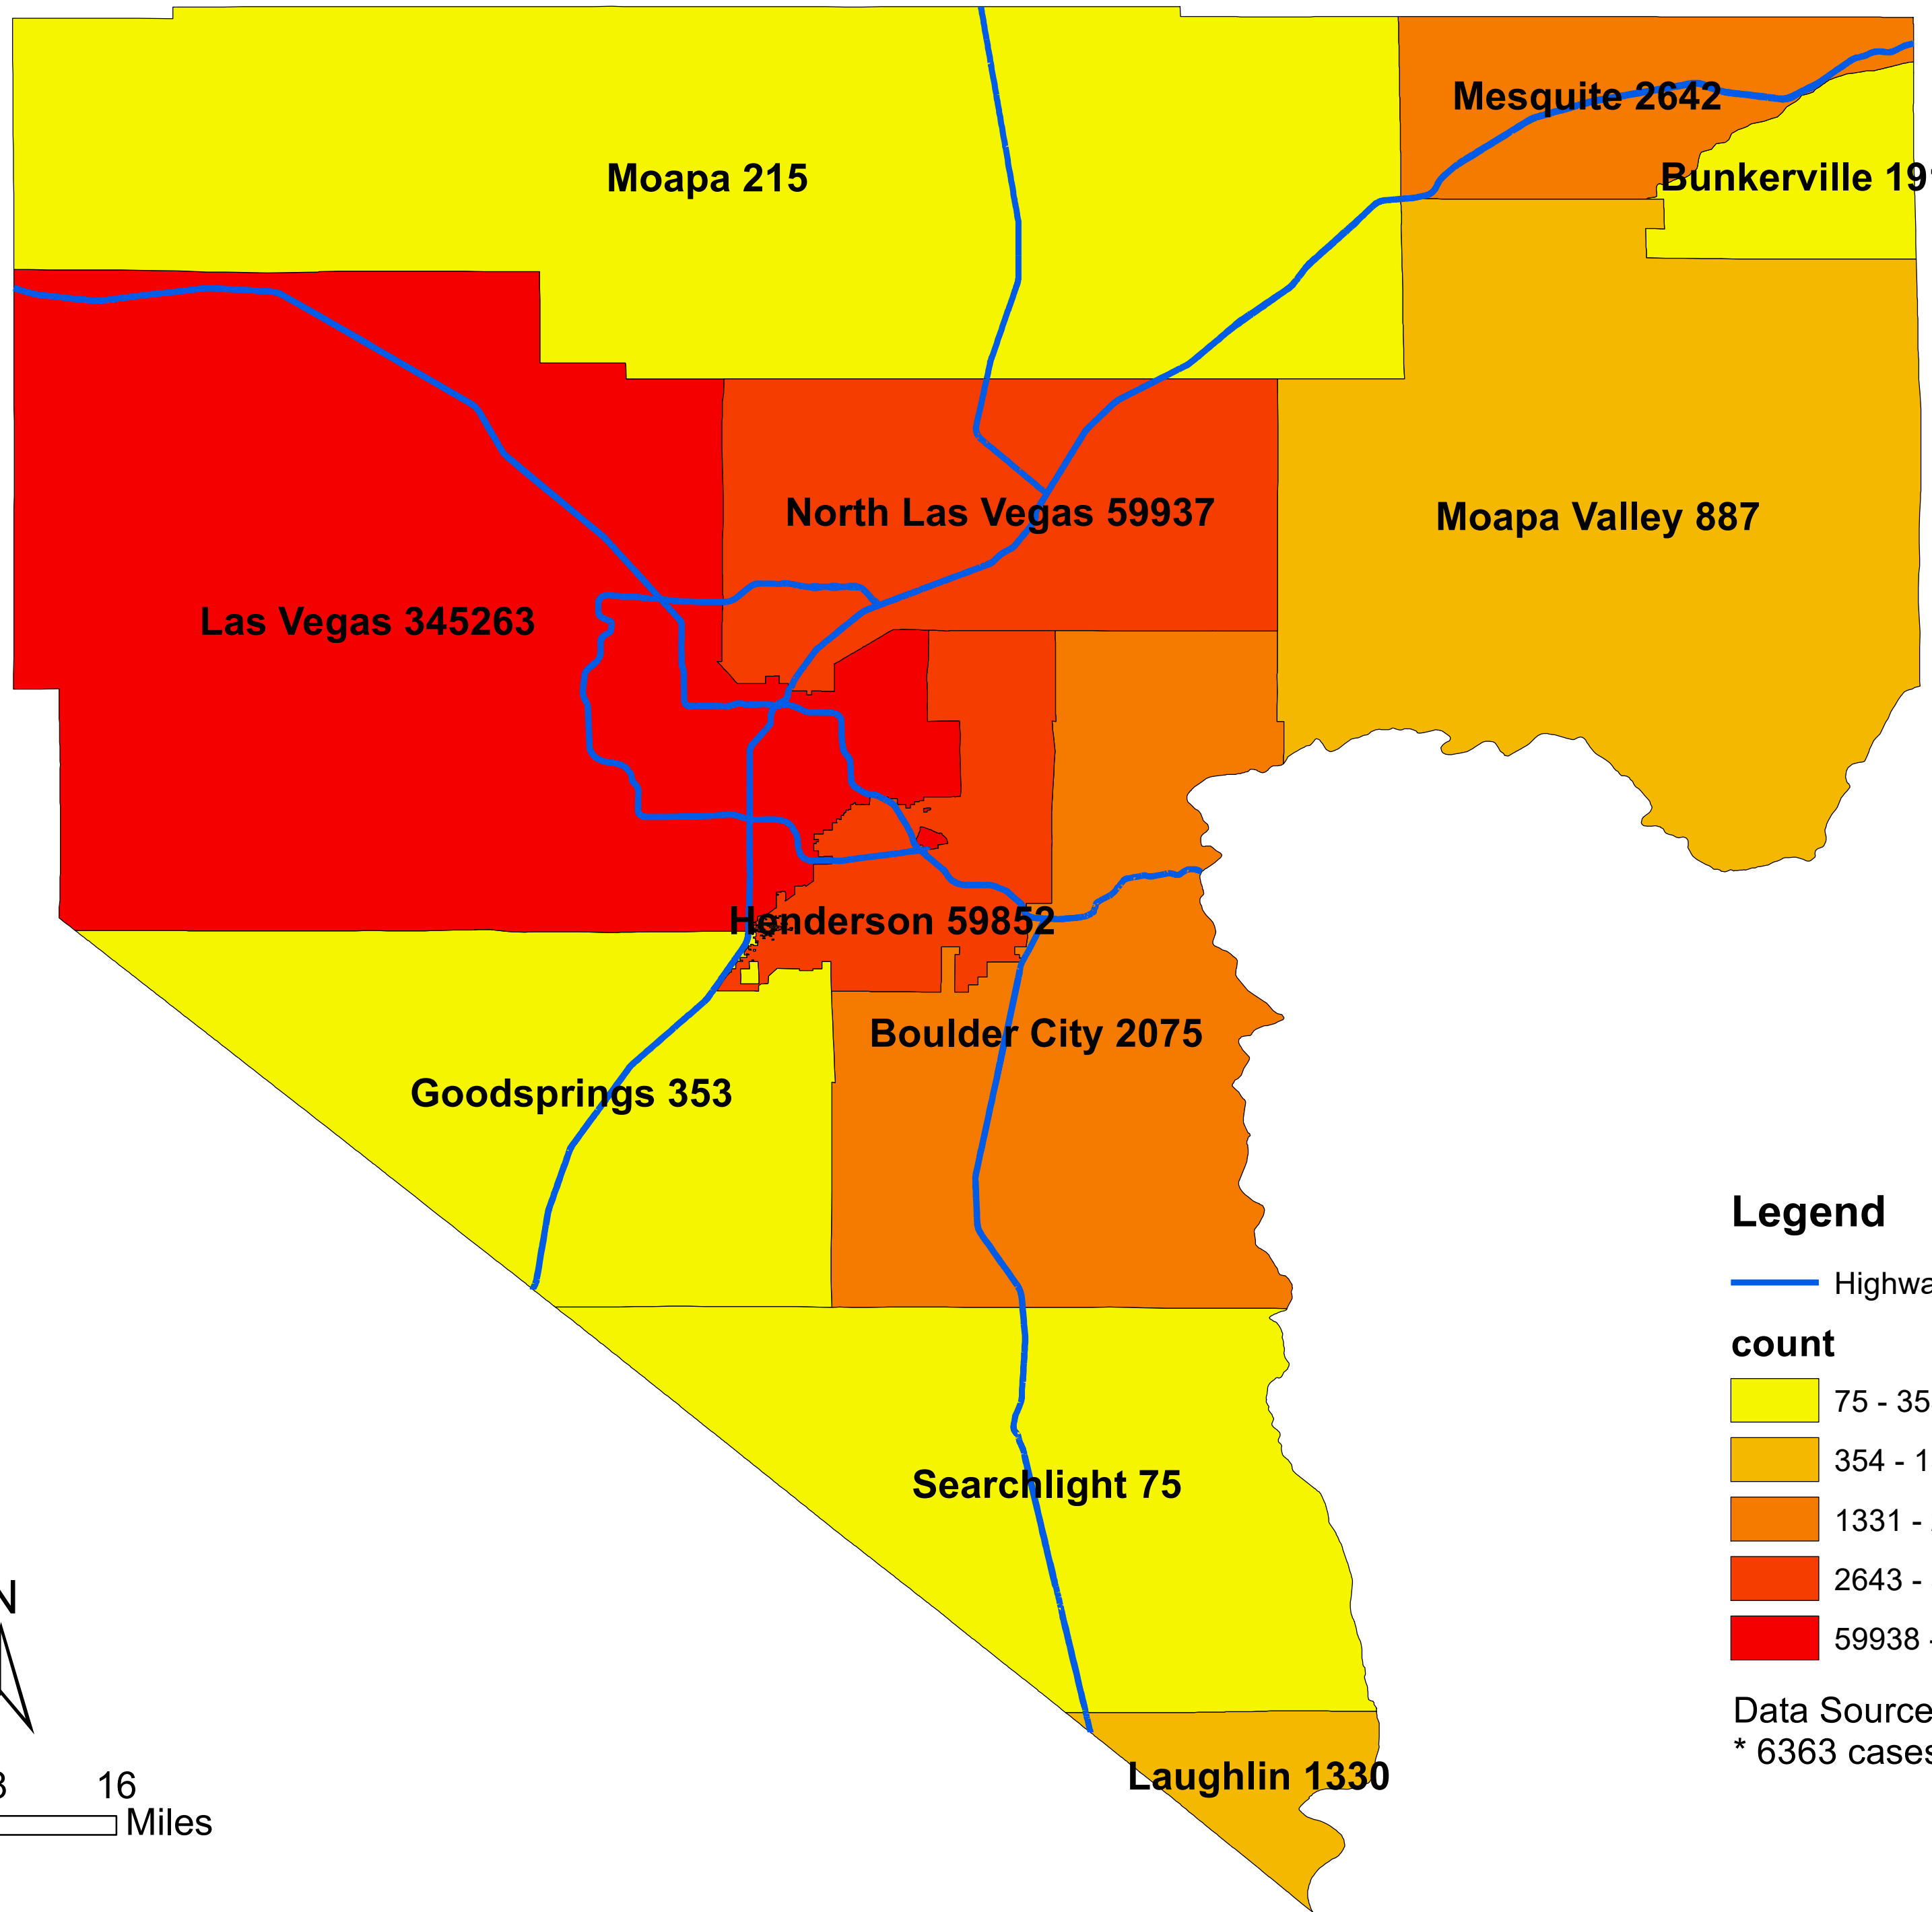

Number of COVID-19 cases by city in Clark county (02.08.2022)

Legend

— Highway

count

Data Source: SNHD

* 6363 cases without city information

0 4 8 16 Miles