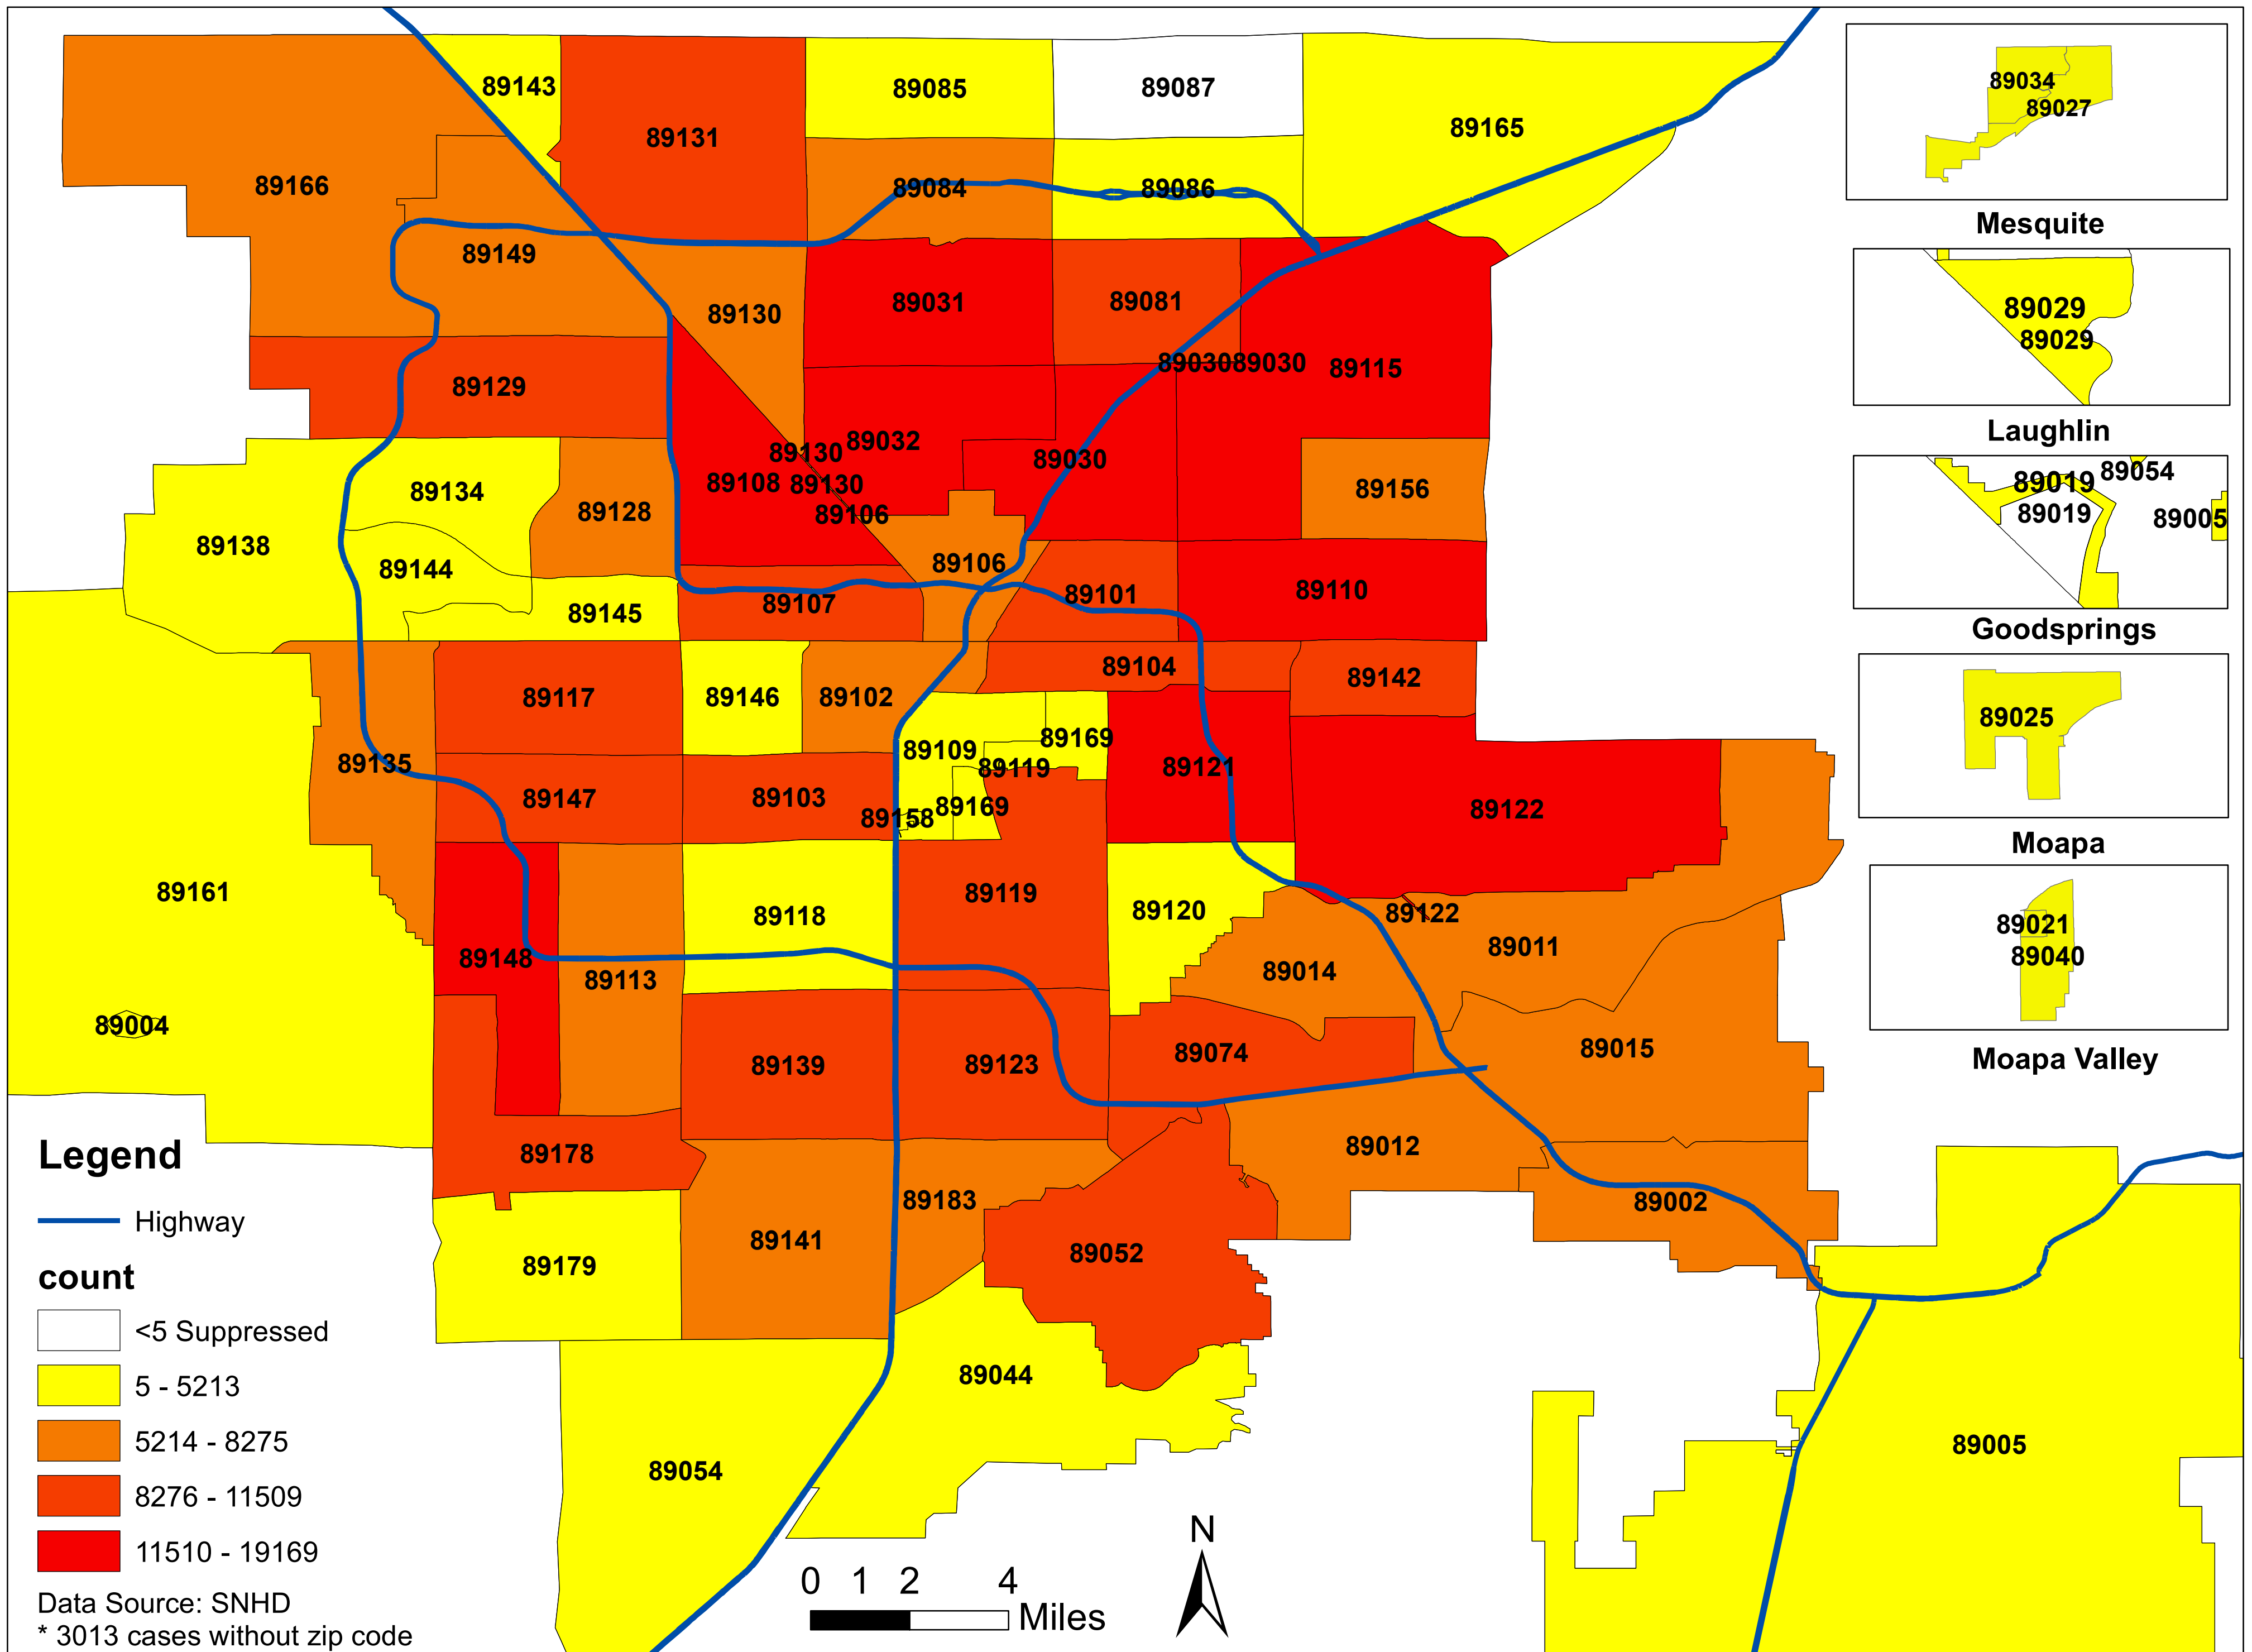

# Number of COVID-19 cases by zip code in Clark county (02.07.2022)

**Note: More than 5 cases reported from 89124**