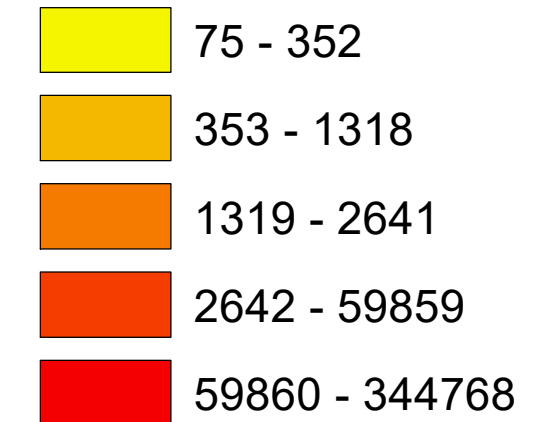

Number of COVID-19 cases by city in Clark county (02.07.2022)

Legend

— Highway

count

Data Source: SNHD

* 6348 cases without city information

0 4 8 16 Miles