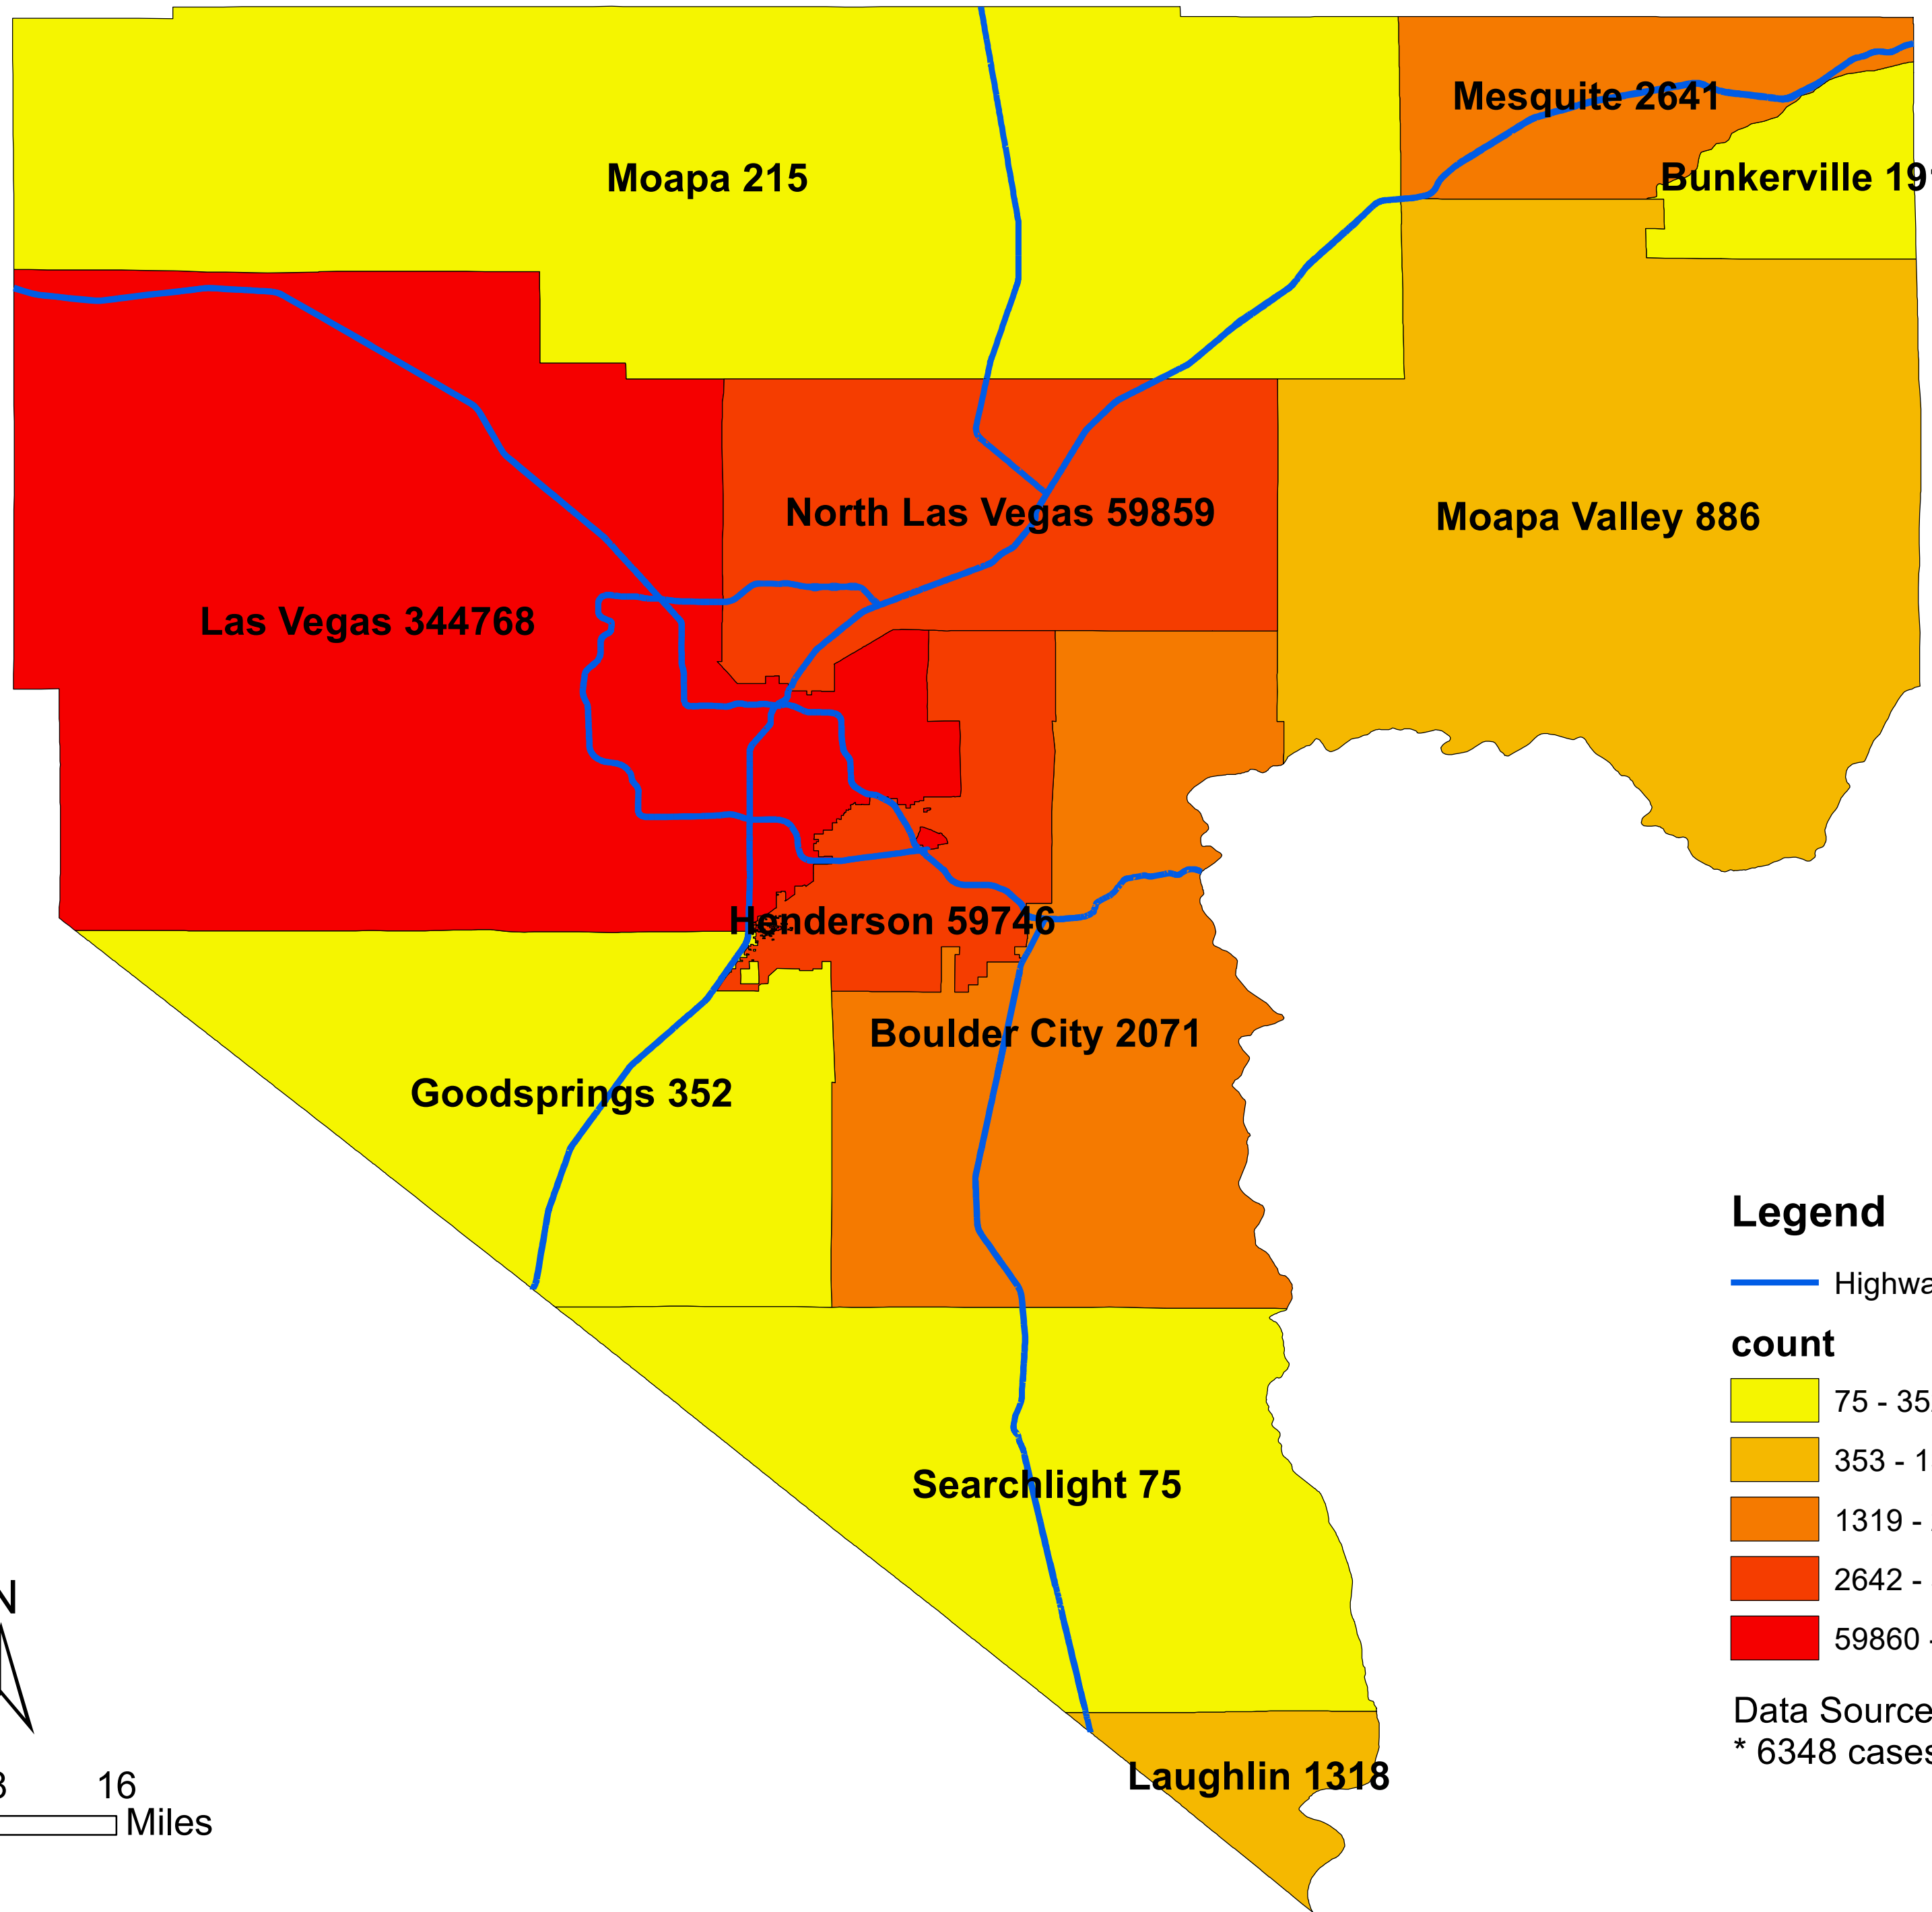

Number of COVID-19 cases by city in Clark county (02.07.2022)

Legend

— Highway

count

Data Source: SNHD

* 6348 cases without city information

0 4 8 16 Miles