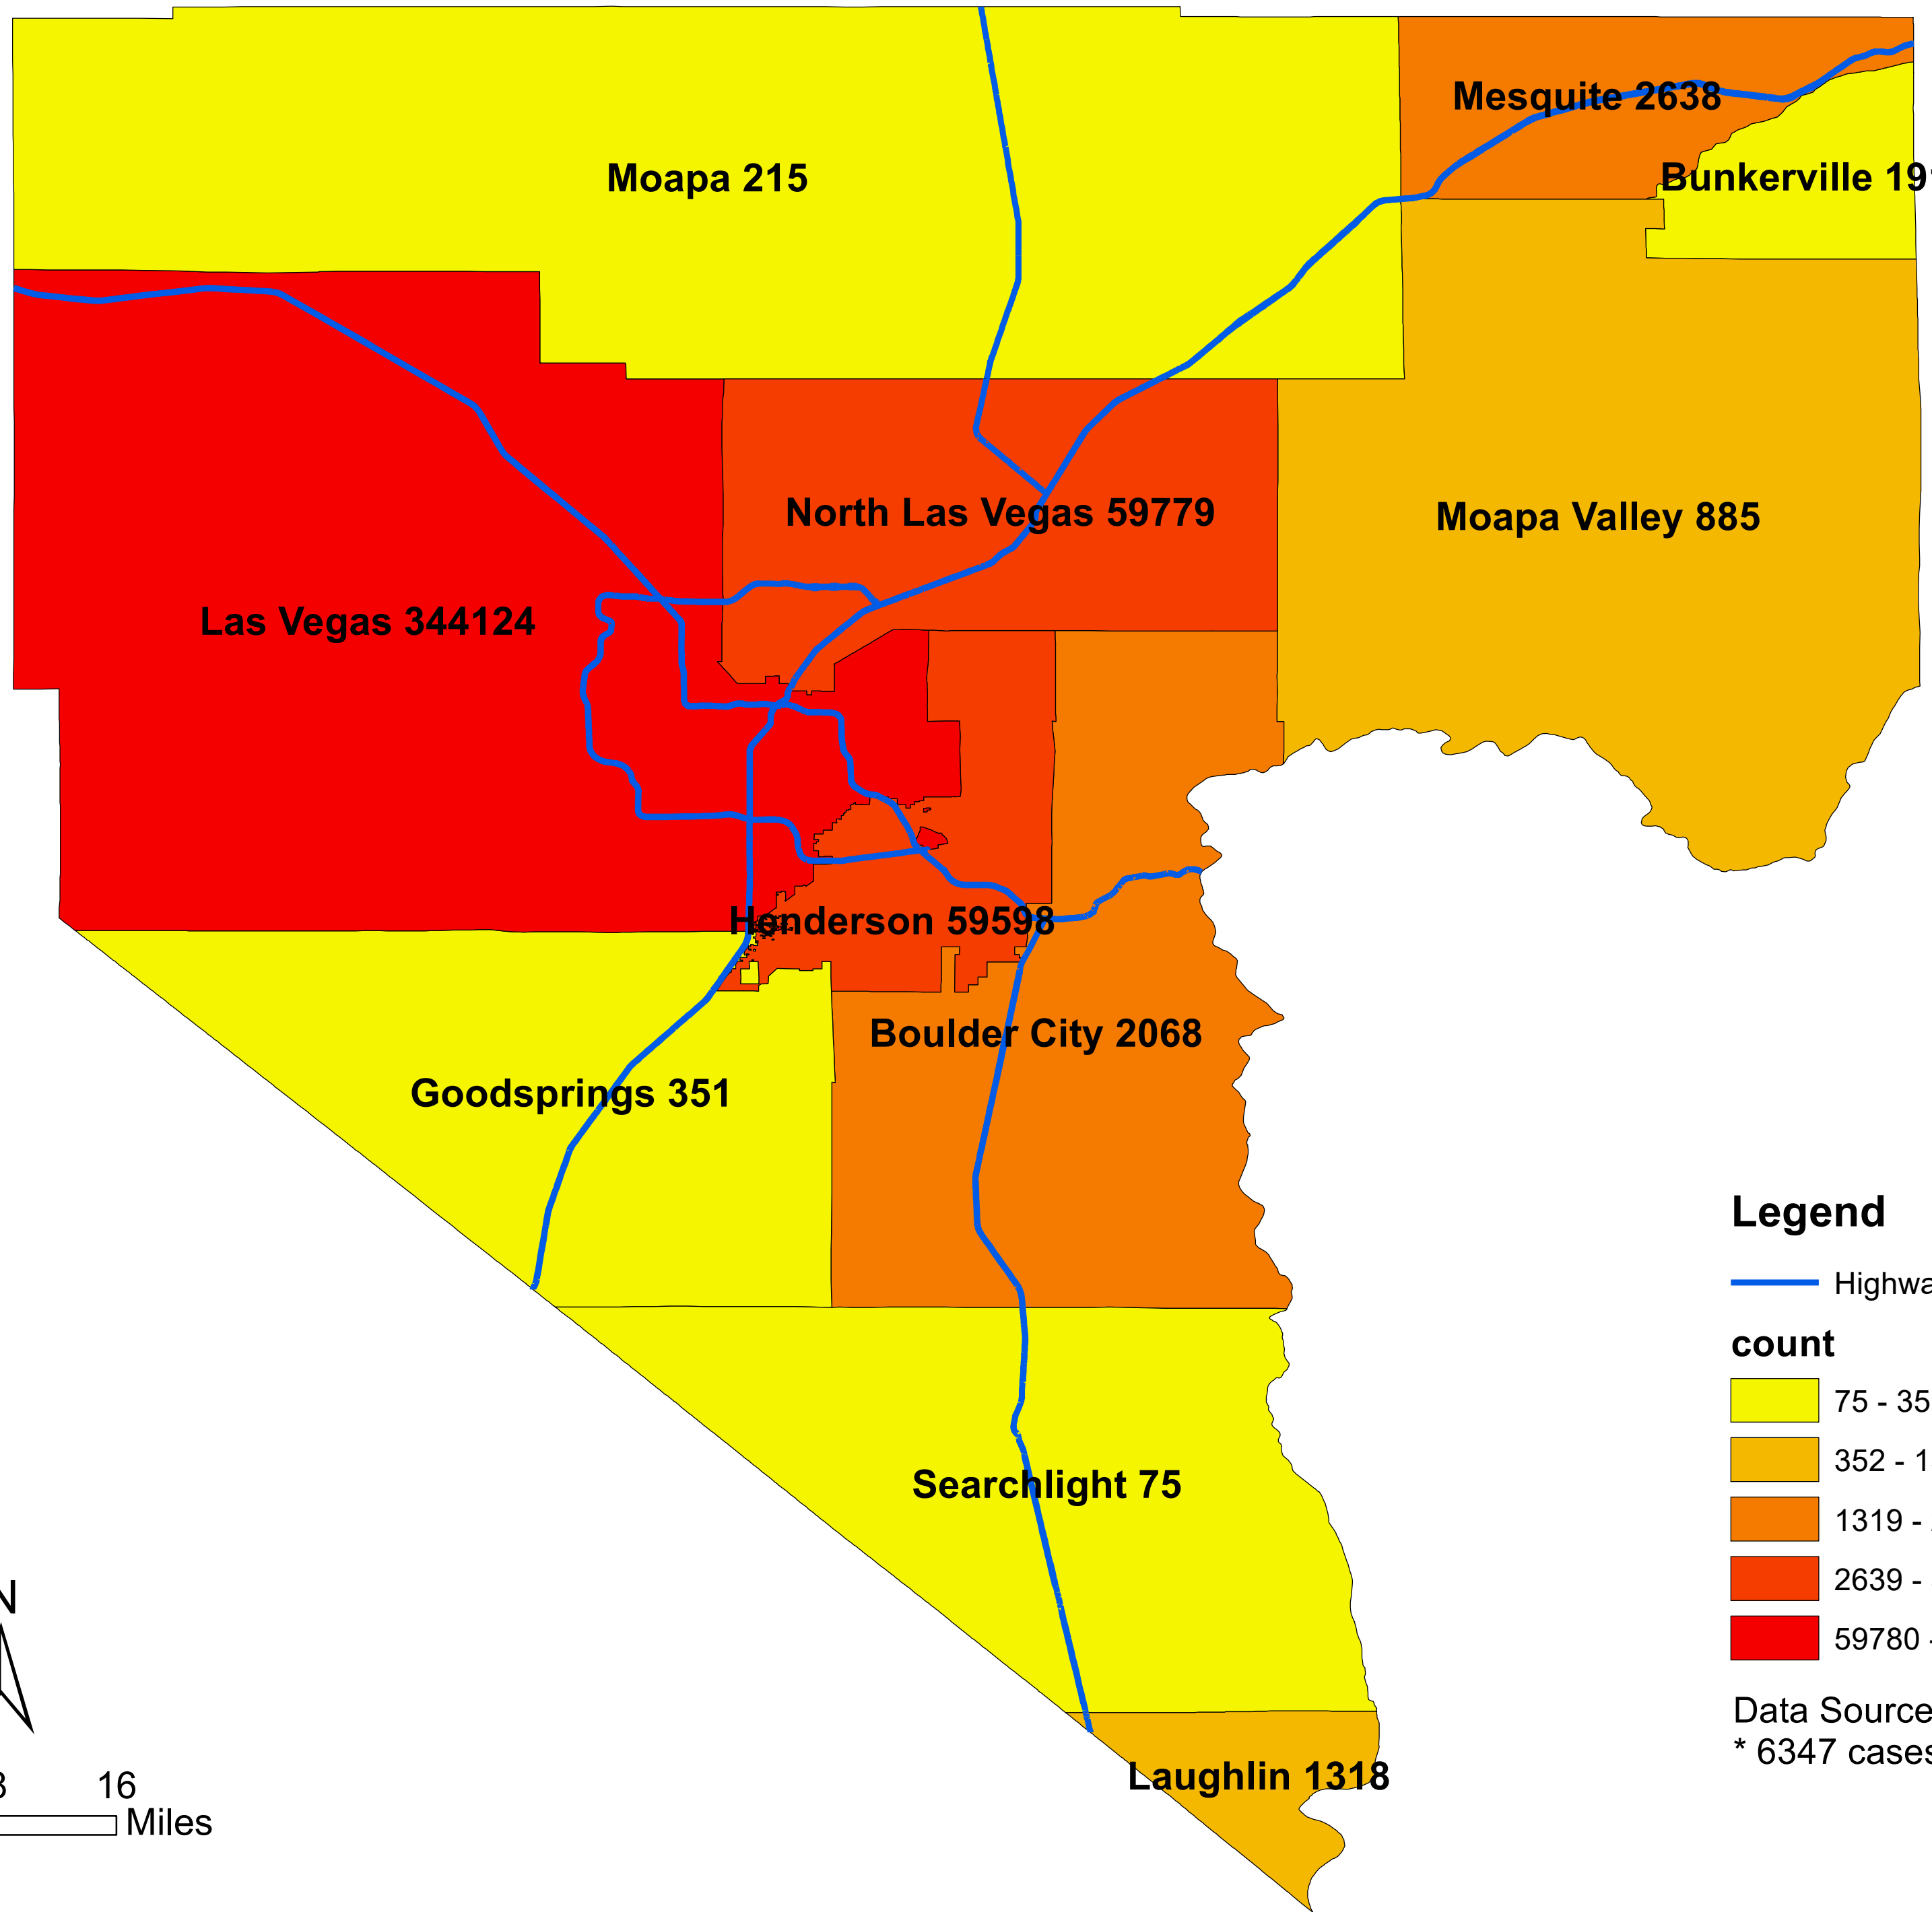

# Number of COVID-19 cases by city in Clark county (02.06.2022)

## Legend

— Highway

### count

- 75 - 351
- 352 - 1318
- 1319 - 2638
- 2639 - 59779
- 59780 - 344124

Data Source: SNHD

\* 6347 cases without city information

0 4 8 16 Miles