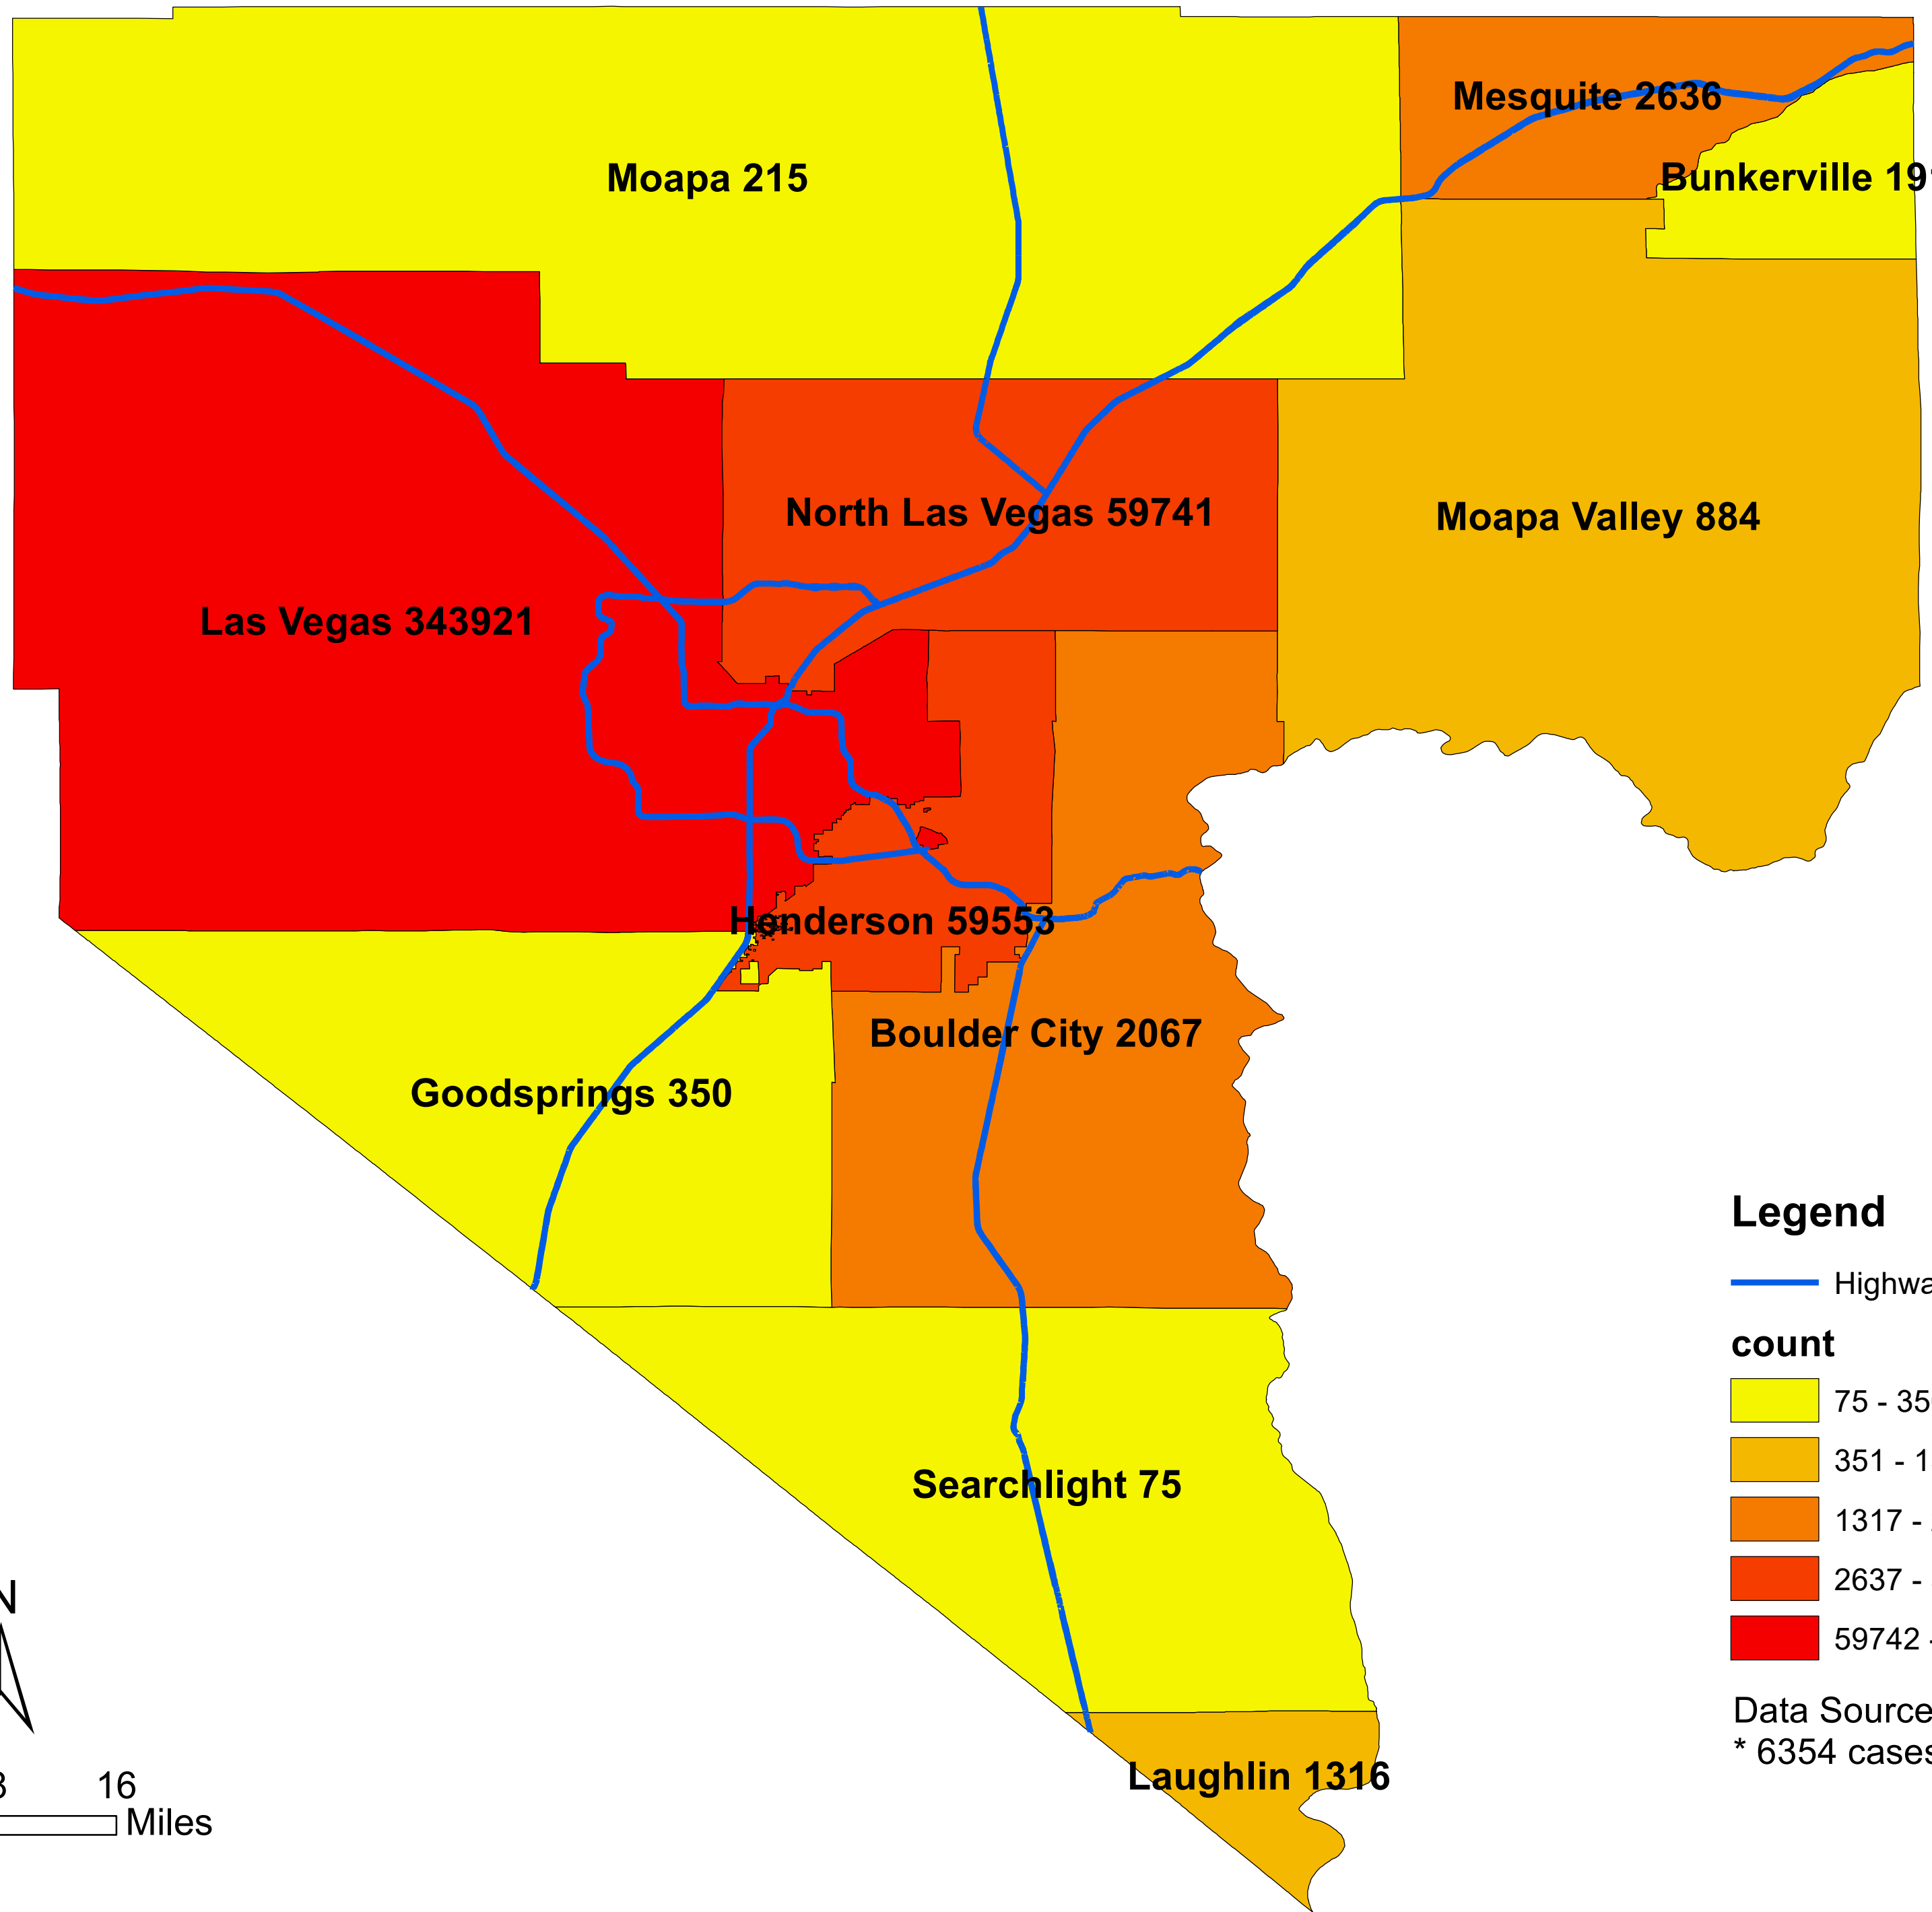

Number of COVID-19 cases by city in Clark county (02.05.2022)

Legend

— Highway

count

Data Source: SNHD

* 6354 cases without city information

0 4 8 16 Miles