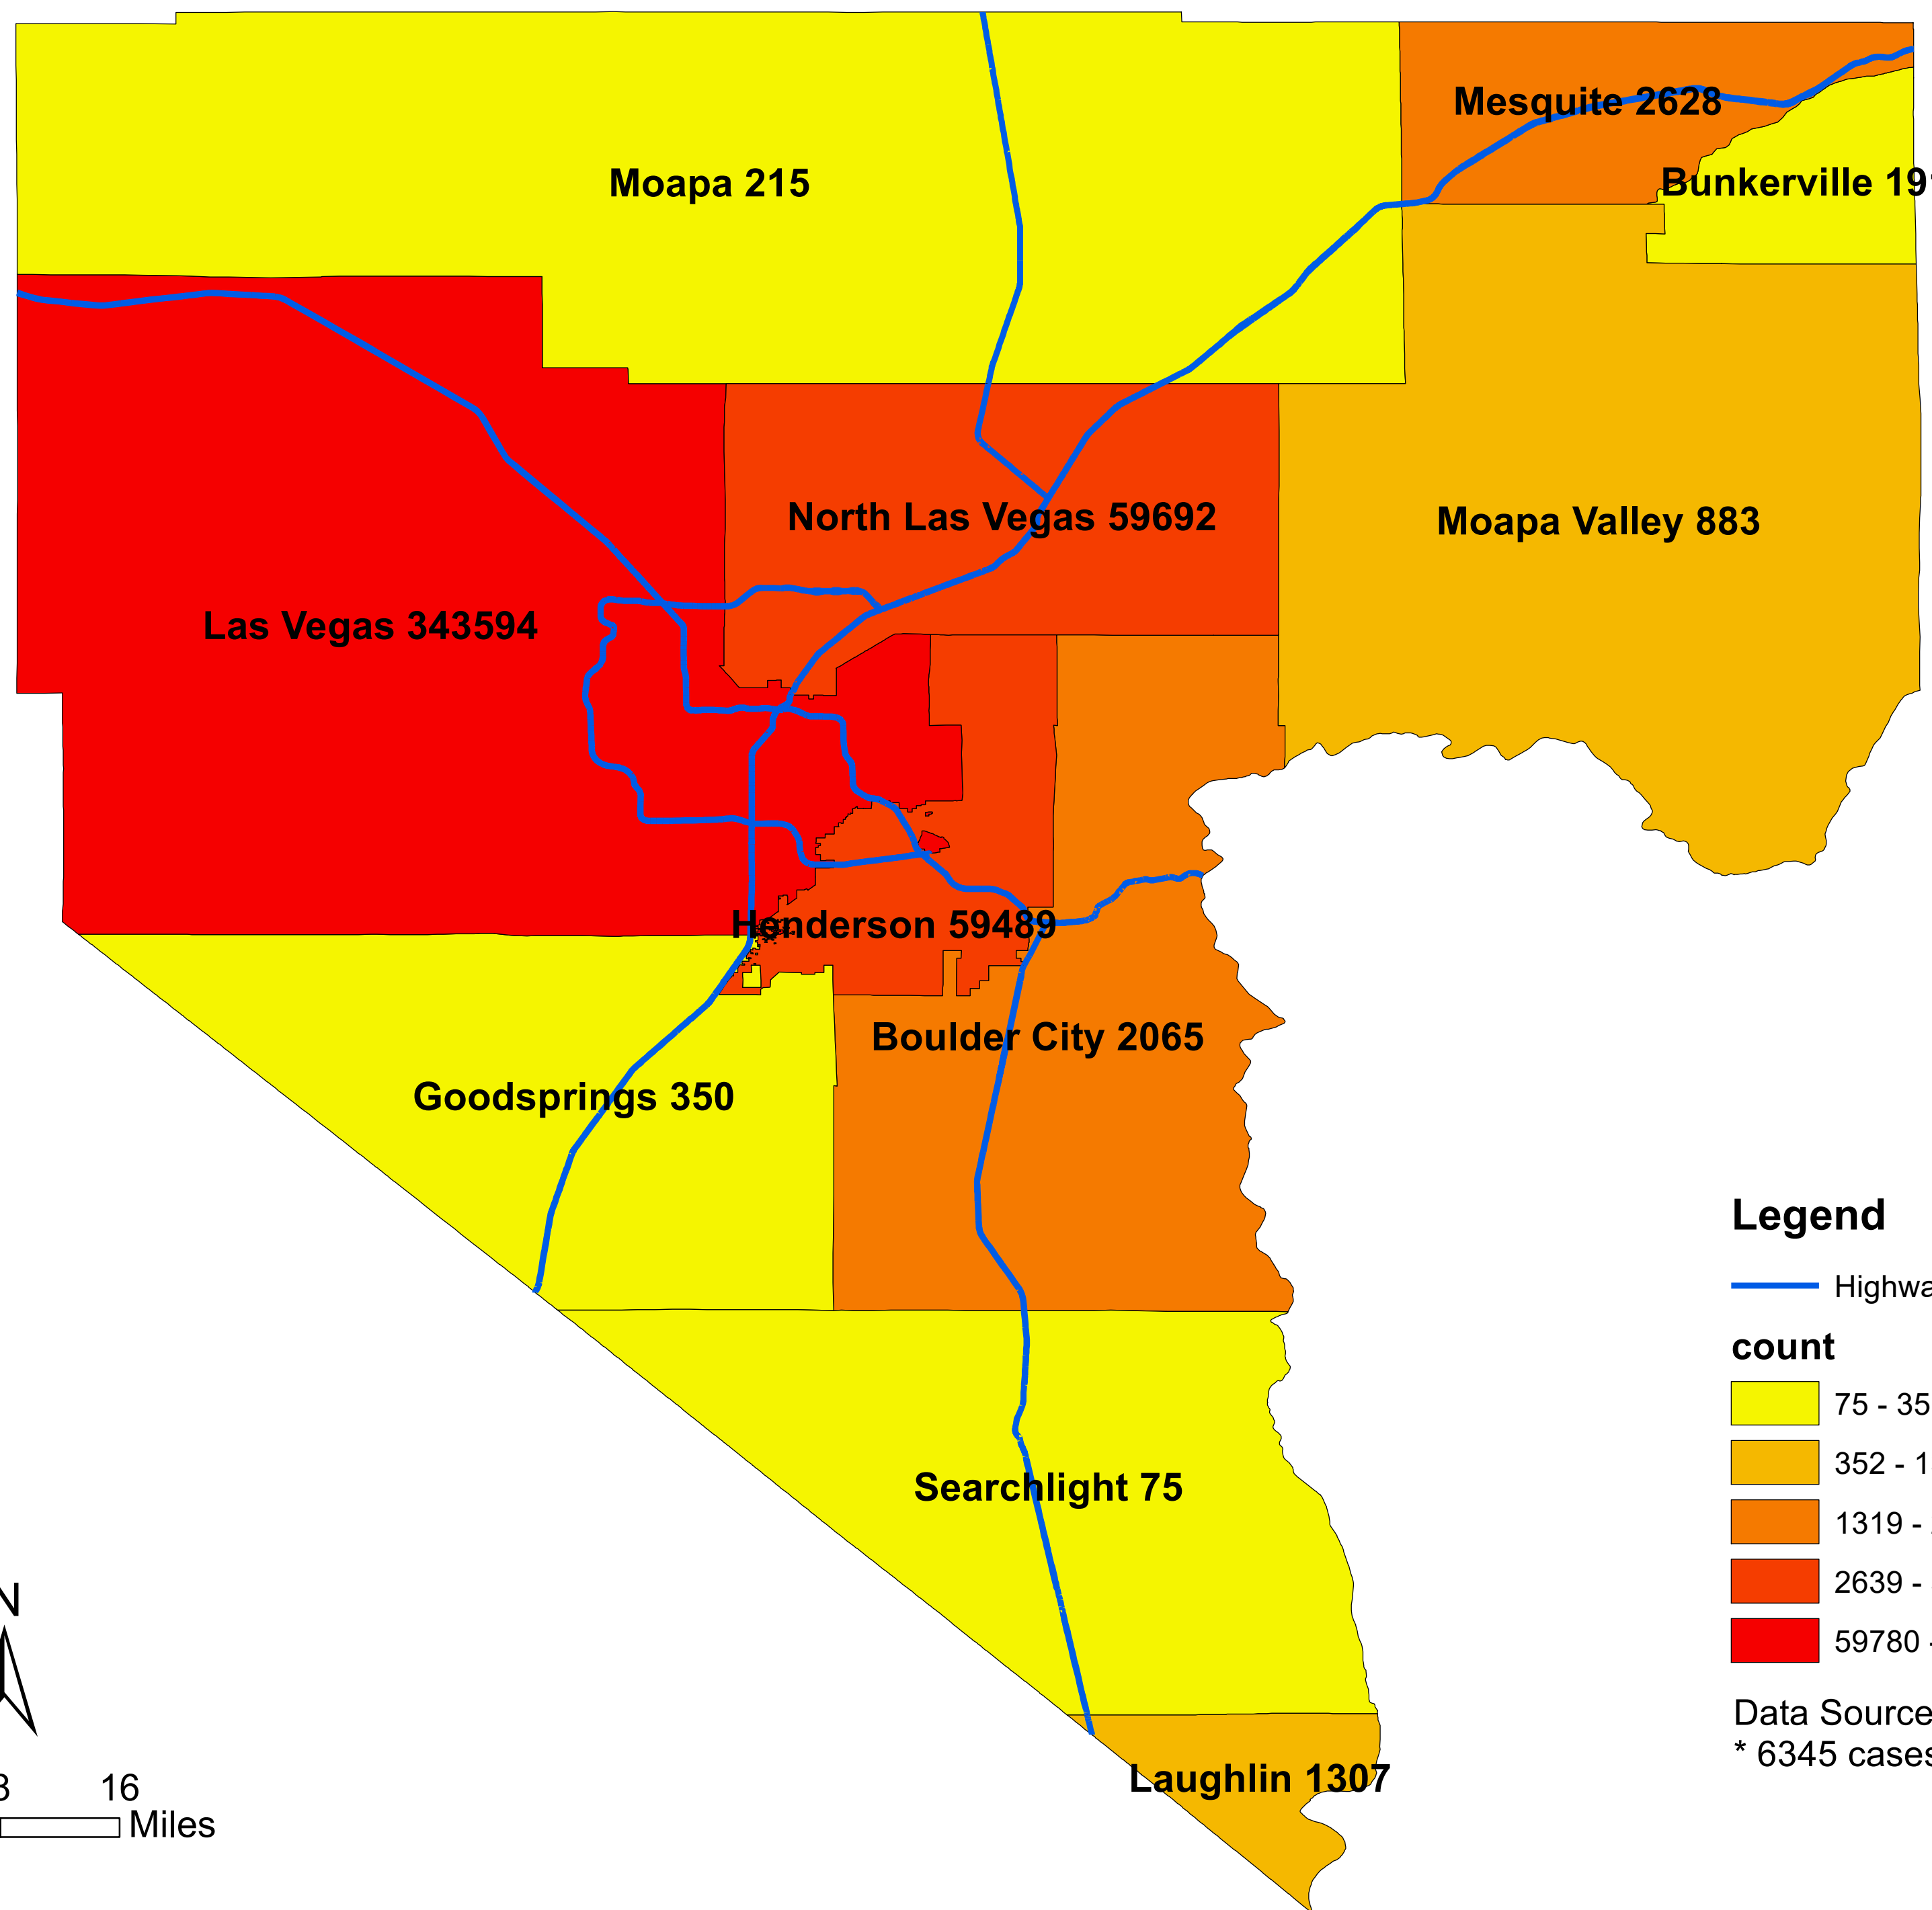

Number of COVID-19 cases by city in Clark county (02.04.2022)

Legend

— Highway

count

- 75 - 351
- 352 - 1318
- 1319 - 2638
- 2639 - 59779
- 59780 - 344124

Data Source: SNHD
* 6345 cases without city information