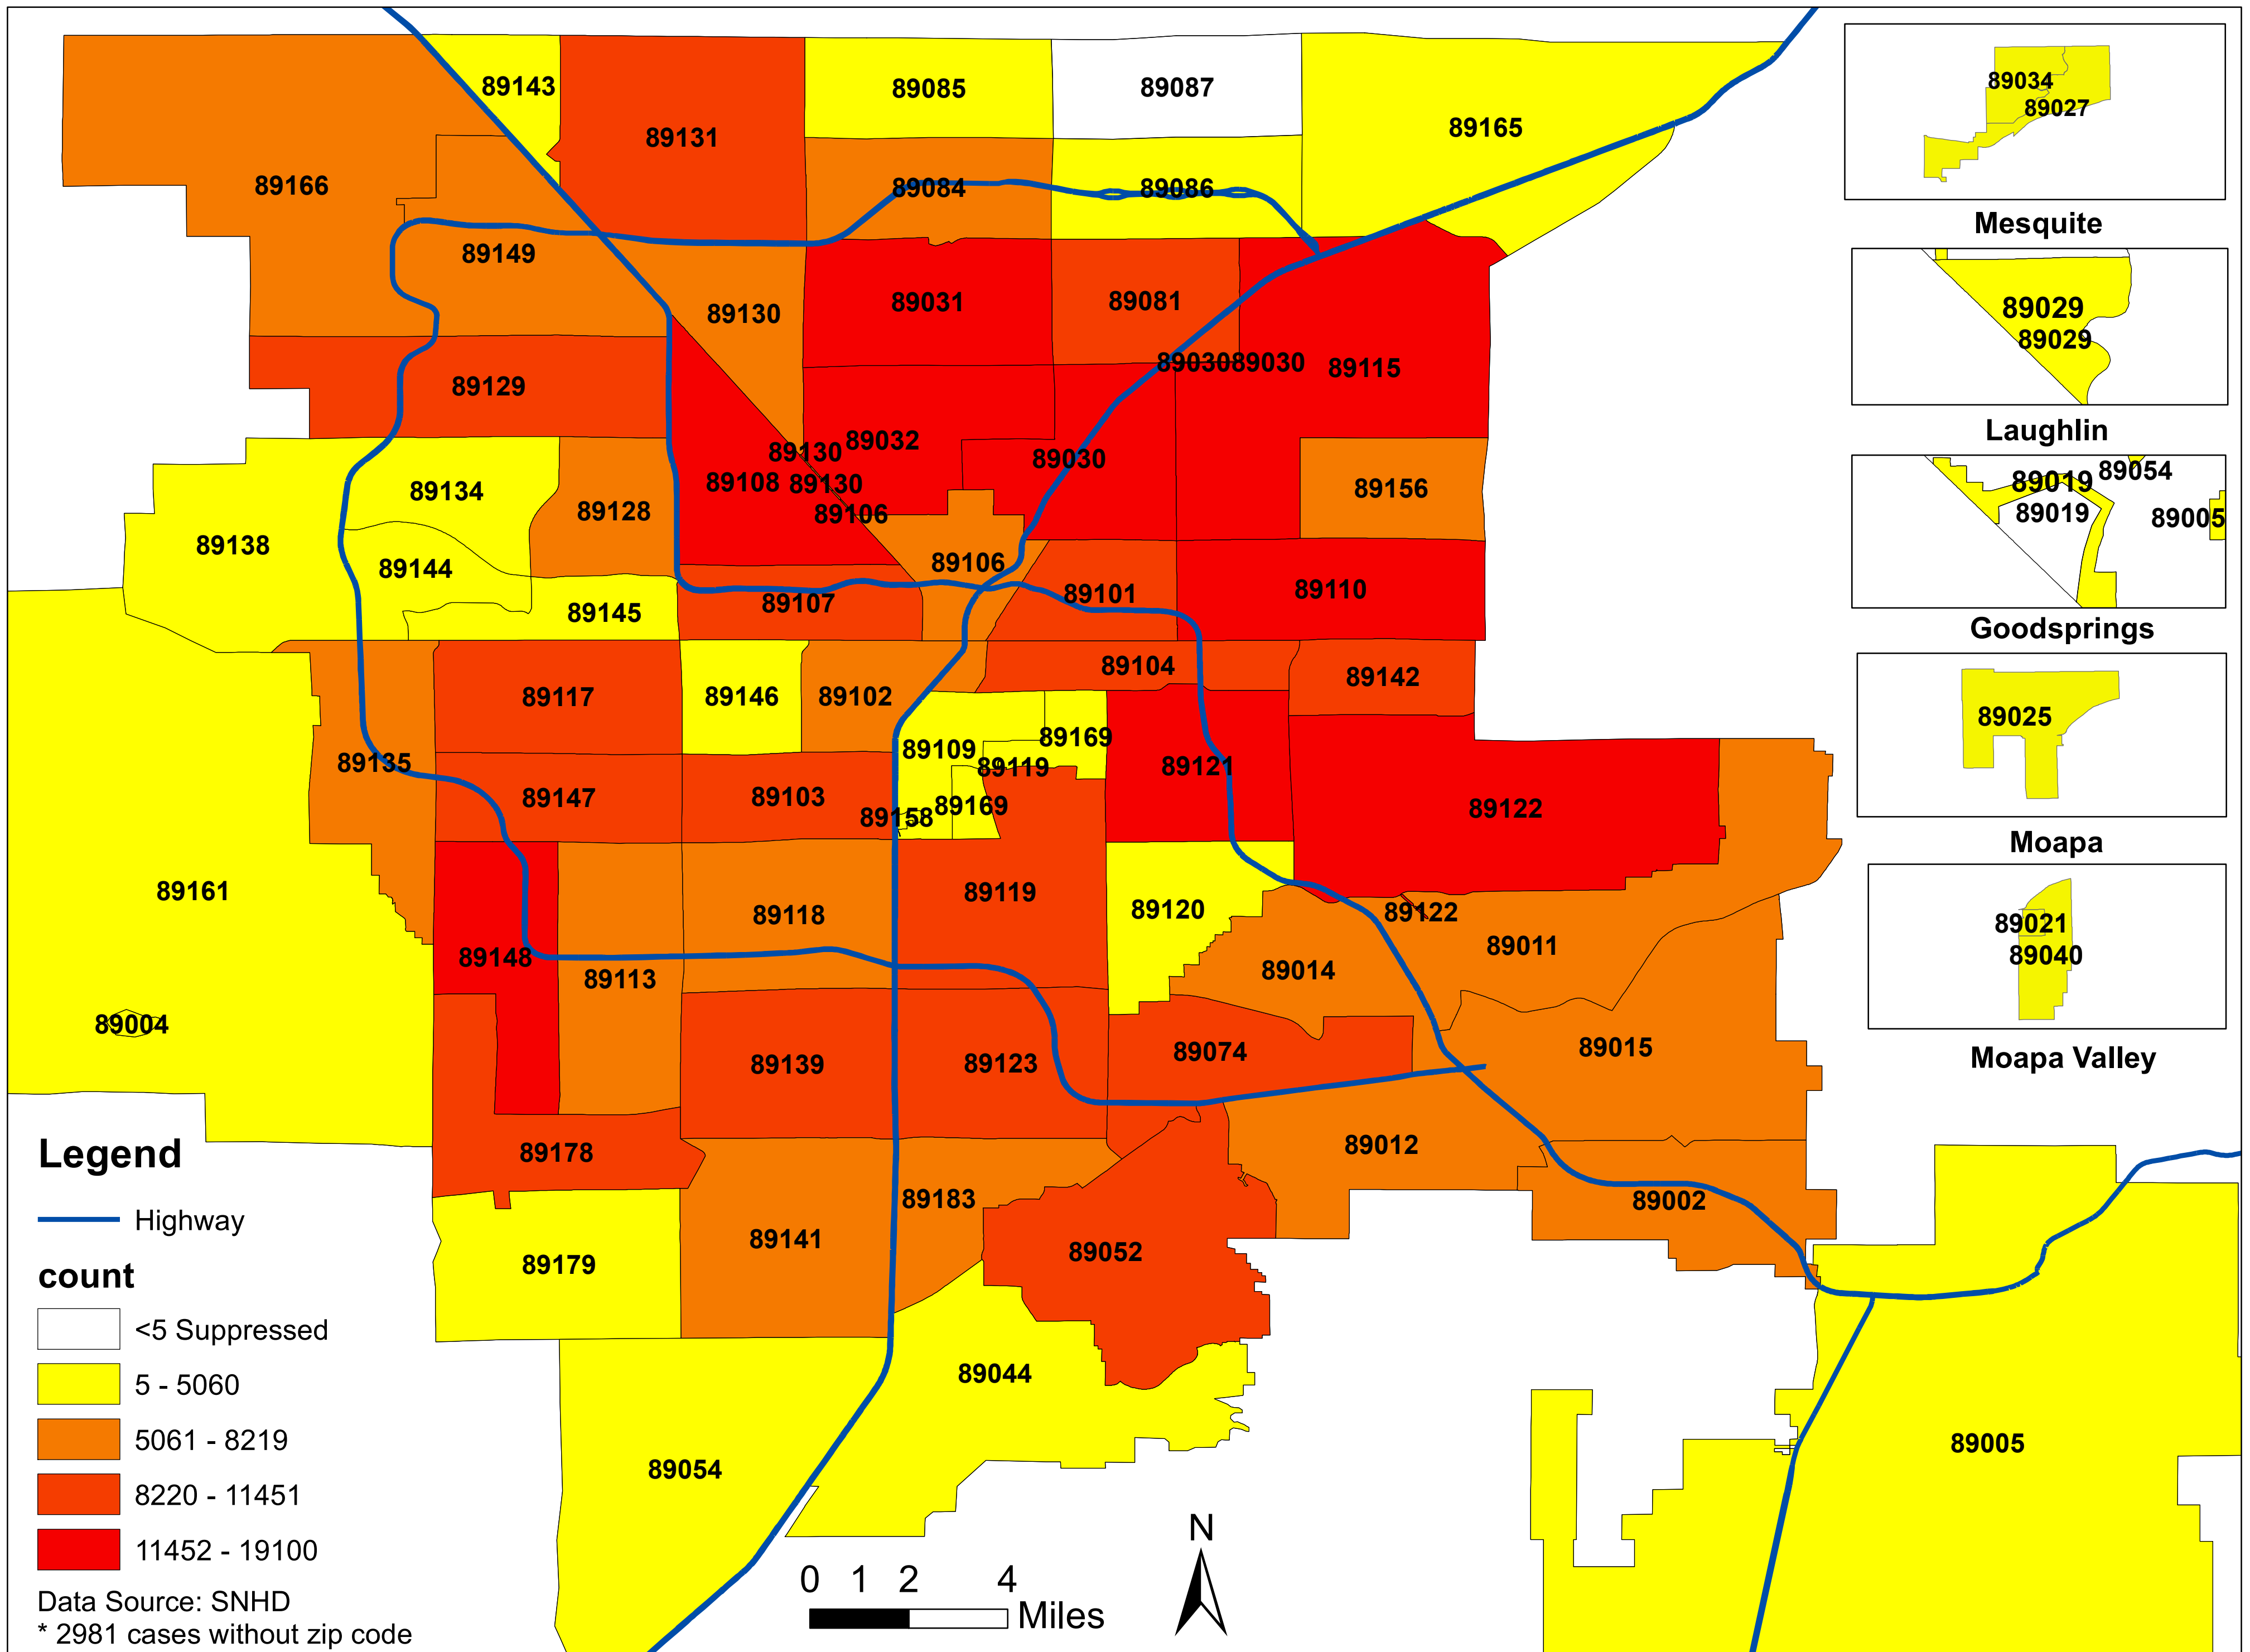

# Number of COVID-19 cases by zip code in Clark county (02.03.2022)

**Note: More than 5 cases reported from 89124**